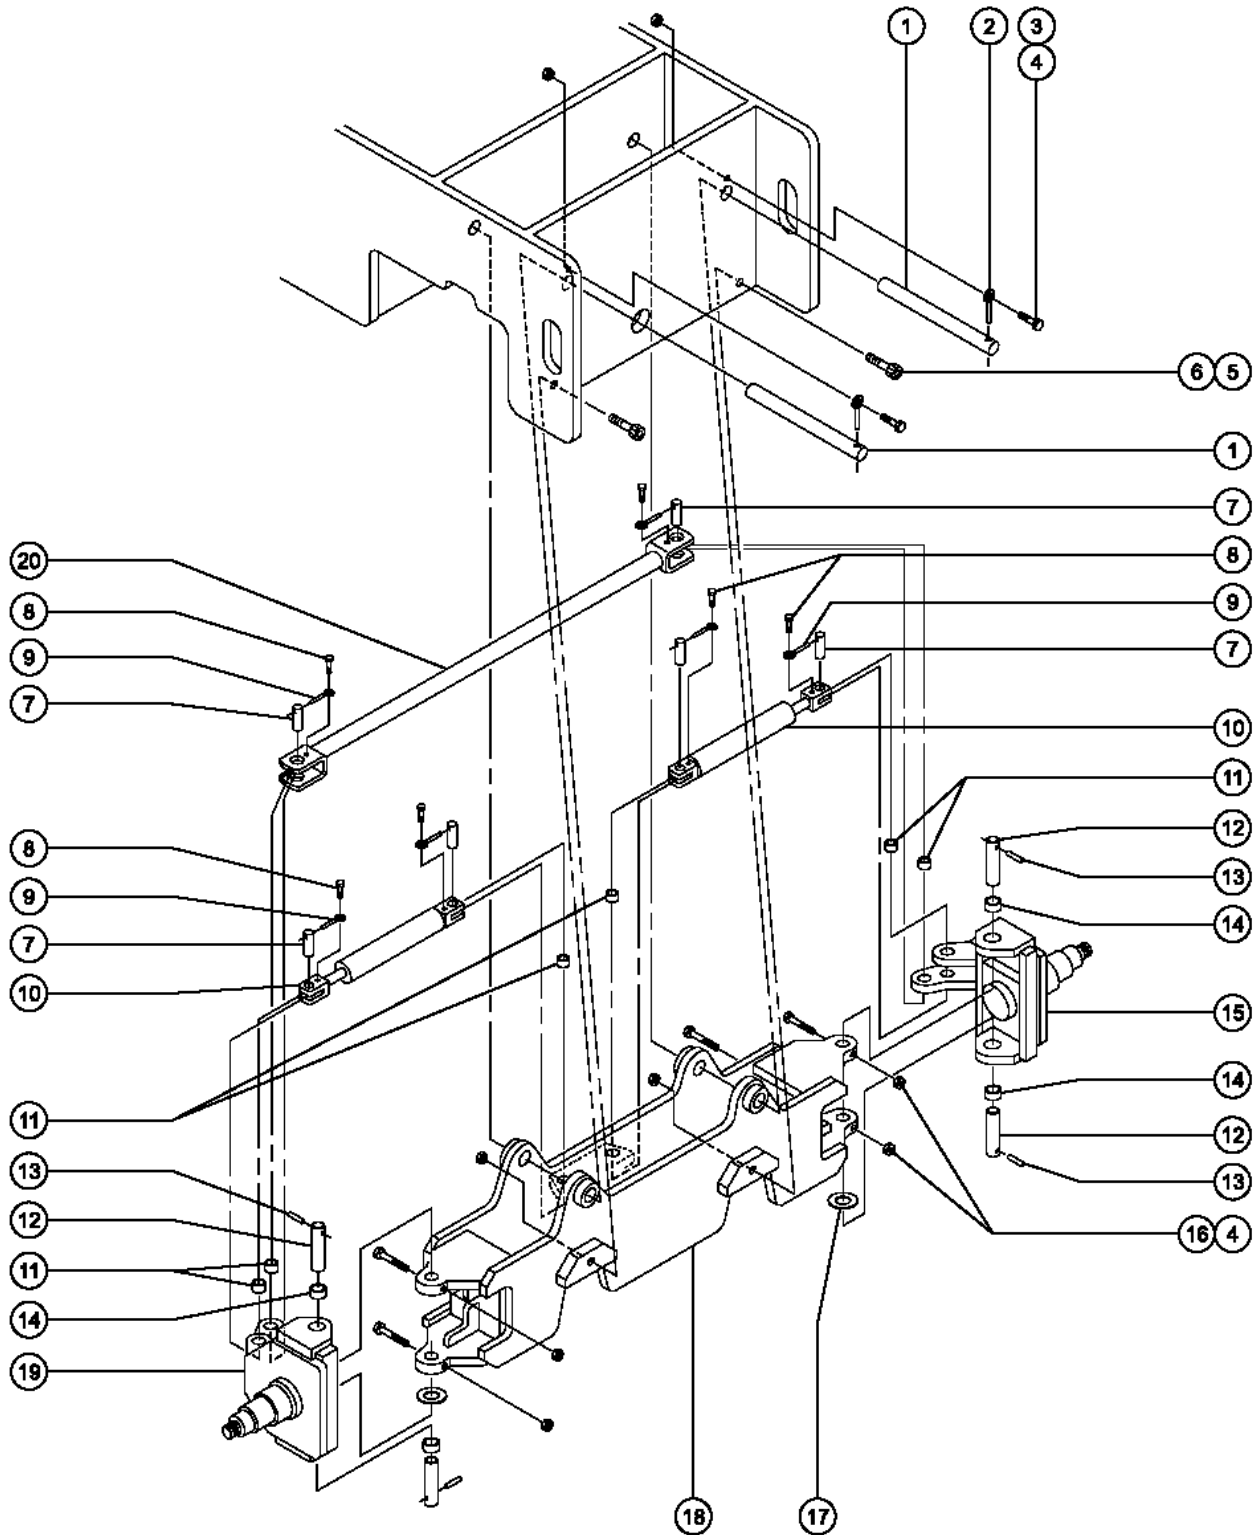

202.1 2WD Steer Axle Linkage - Non-oscillating Models

202.1 2WD Steer Axle Linkage - Non-oscillating Models

Item	Part No.	Description	Qty.
1	30731GT	PIN,PRIM.Boom,16.0 X 1.5 INCH.....	2
2	30418GT	ROD END,0.5 X 3.75***	2
3	6096GT	SCREW,HHC,1/2-13 X 2 GR5.....	2
4	6086GT	NUT,LP NYLOCK,1/2-13.....	6
5	45066GT	SCREW,SHC,5/8-11 X 2.25.....	2
6	6024GT	NUT,NYLOCK,5/8-11.....	2
7A	30734GT	PIN,1.00DIA X 2.88LG,1HOLE..... <i>measure before ordering</i>	6
7B	34276GT	PIN,1.25DIA X 3.37LG,1HOLE <i>measure before ordering</i>	
8	6175GT	SCREW,HHC,3/8-16 X 1.....	6
9	25284GT	ROD END,.375 X 2.25***	6
10A	53463GT	KIT,STEER CYLINDER,RETRO S60**.... <i>to SN 3908; includes 88346</i>	2
10B	88346GT	CYLINDER,S60/65 STEER***	2
--	88347GT	SEAL KIT,STEER CYL,S60/65***	2
11A	53452GT	BEARING,1.00IDX1.50ODX1.00L..... <i>measure before ordering</i>	6
11B	30370GT	BEARING,1.25IDX1.50ODX1.00L <i>measure before ordering</i>	
12	53081GT	PIN,1.50DIA X 4.76LG,2HOLE.....	4
13	14815GT	PIN,ROLL,SST,.25 X 2.25.....	4
14	45071GT	BEARING,1.5IDX1.75ODX1.5L.....	4
15	35002GT	YOKE ASSEMBLY,L.S.,2WD, S-60..... <i>includes 2 each Index No's. 11 and 14</i>	1
16	8220GT	SCREW,HHC,1/2-13 X 4.....	4
17	45074GT	WASHER,THRUST,1.5 X 3.5 X .187.....	2
18	33943GT	STEER AXLE ASSY, NON OSC,S-60..... <i>includes 2 each Index No. 11</i>	1
19	35001GT	YOKE ASSEMBLY,R.S.,2WD, S-60..... <i>includes 2 each Index No's. 11 and 14</i>	1
20	63156GT	TIE ROD WELDMENT,S60***	1