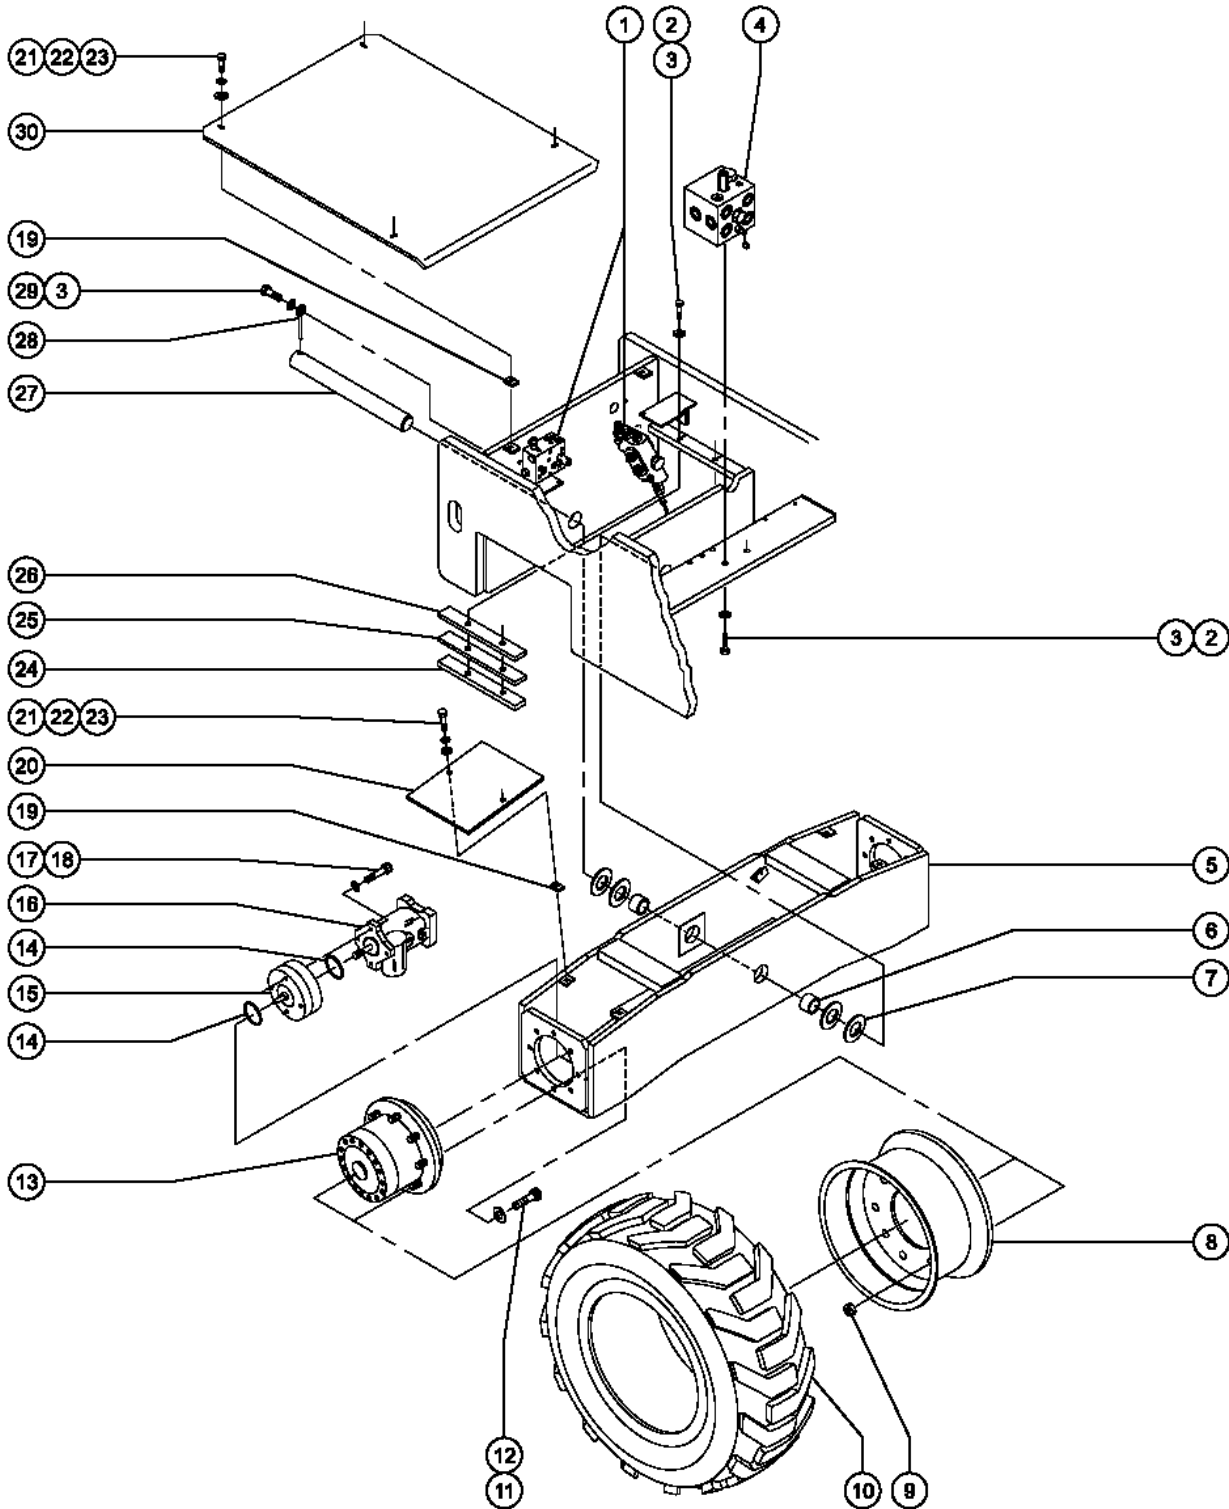

205.1 2WD Non-steer Axle