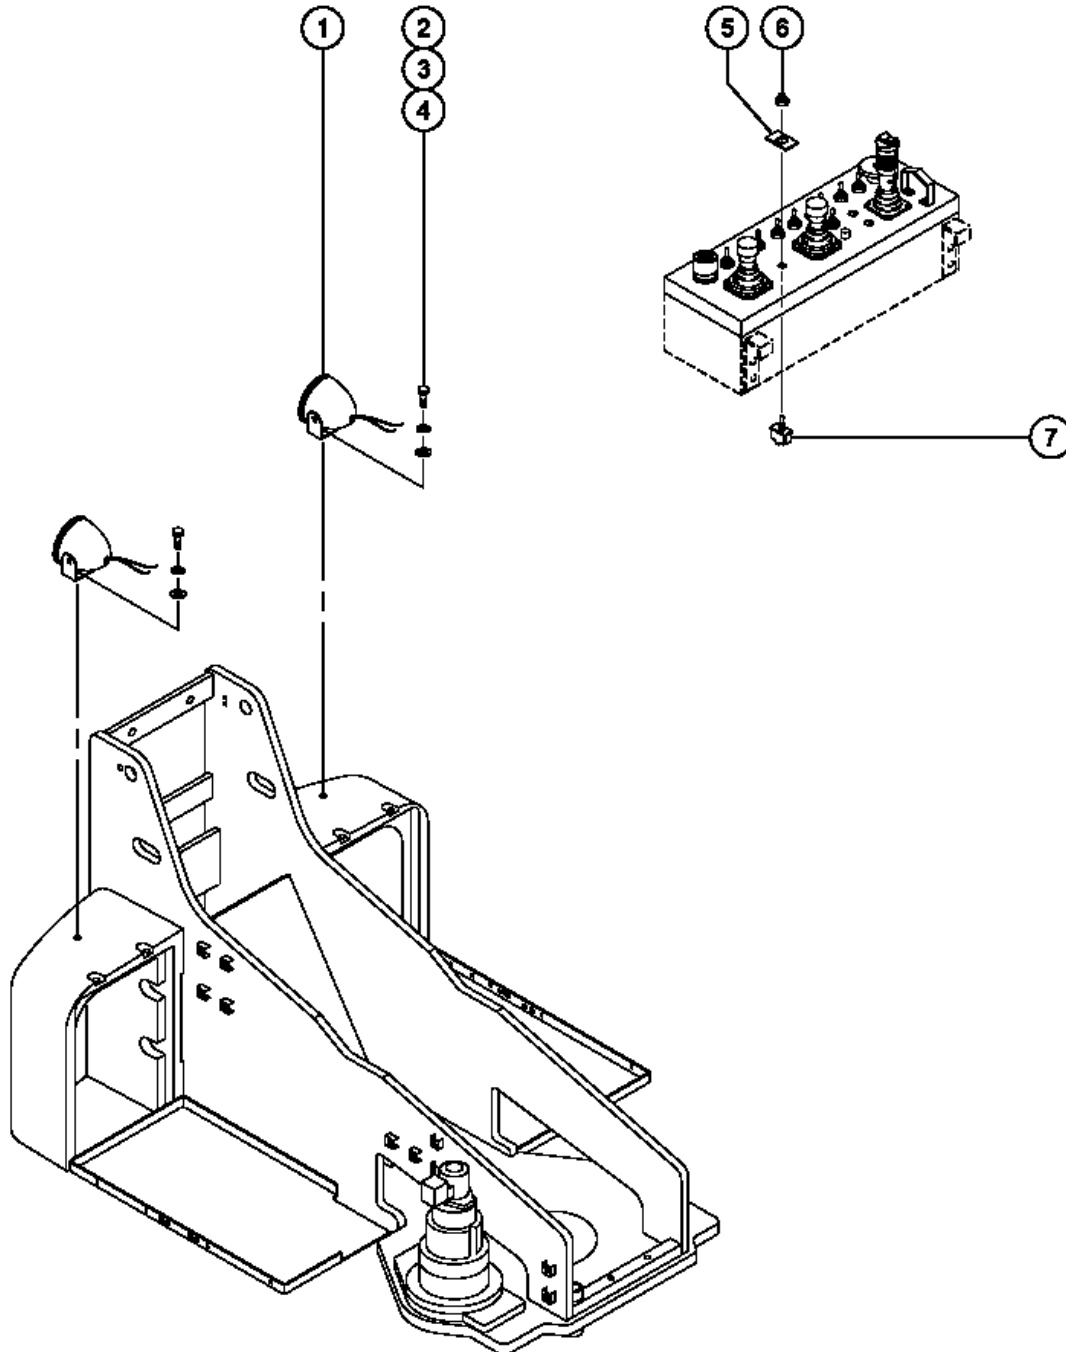

812.1 Drive Light Option

812.1 Drive Light Option

Item	Part No.	Description	Qty.
1	107857GT	LIGHT, 12 VOLT.....	2
2	8255GT	SCREW, HHC, 3/8-16 X .75.....	2
3	6021GT	WASHER, LOCK, .375.....	2
4	5397GT	WASHER, FLAT, USS, 5/16", Y.....	2
5	72867GT	DECAL, LABEL, LIGHTS***.....	1
6	27246GT	BOOT, TOGGLE SWITCH, SHORT*.....	1
7	27378-SGT	SWITCH, TOGGLE, DPDT, 2POS MAINT*.....	1