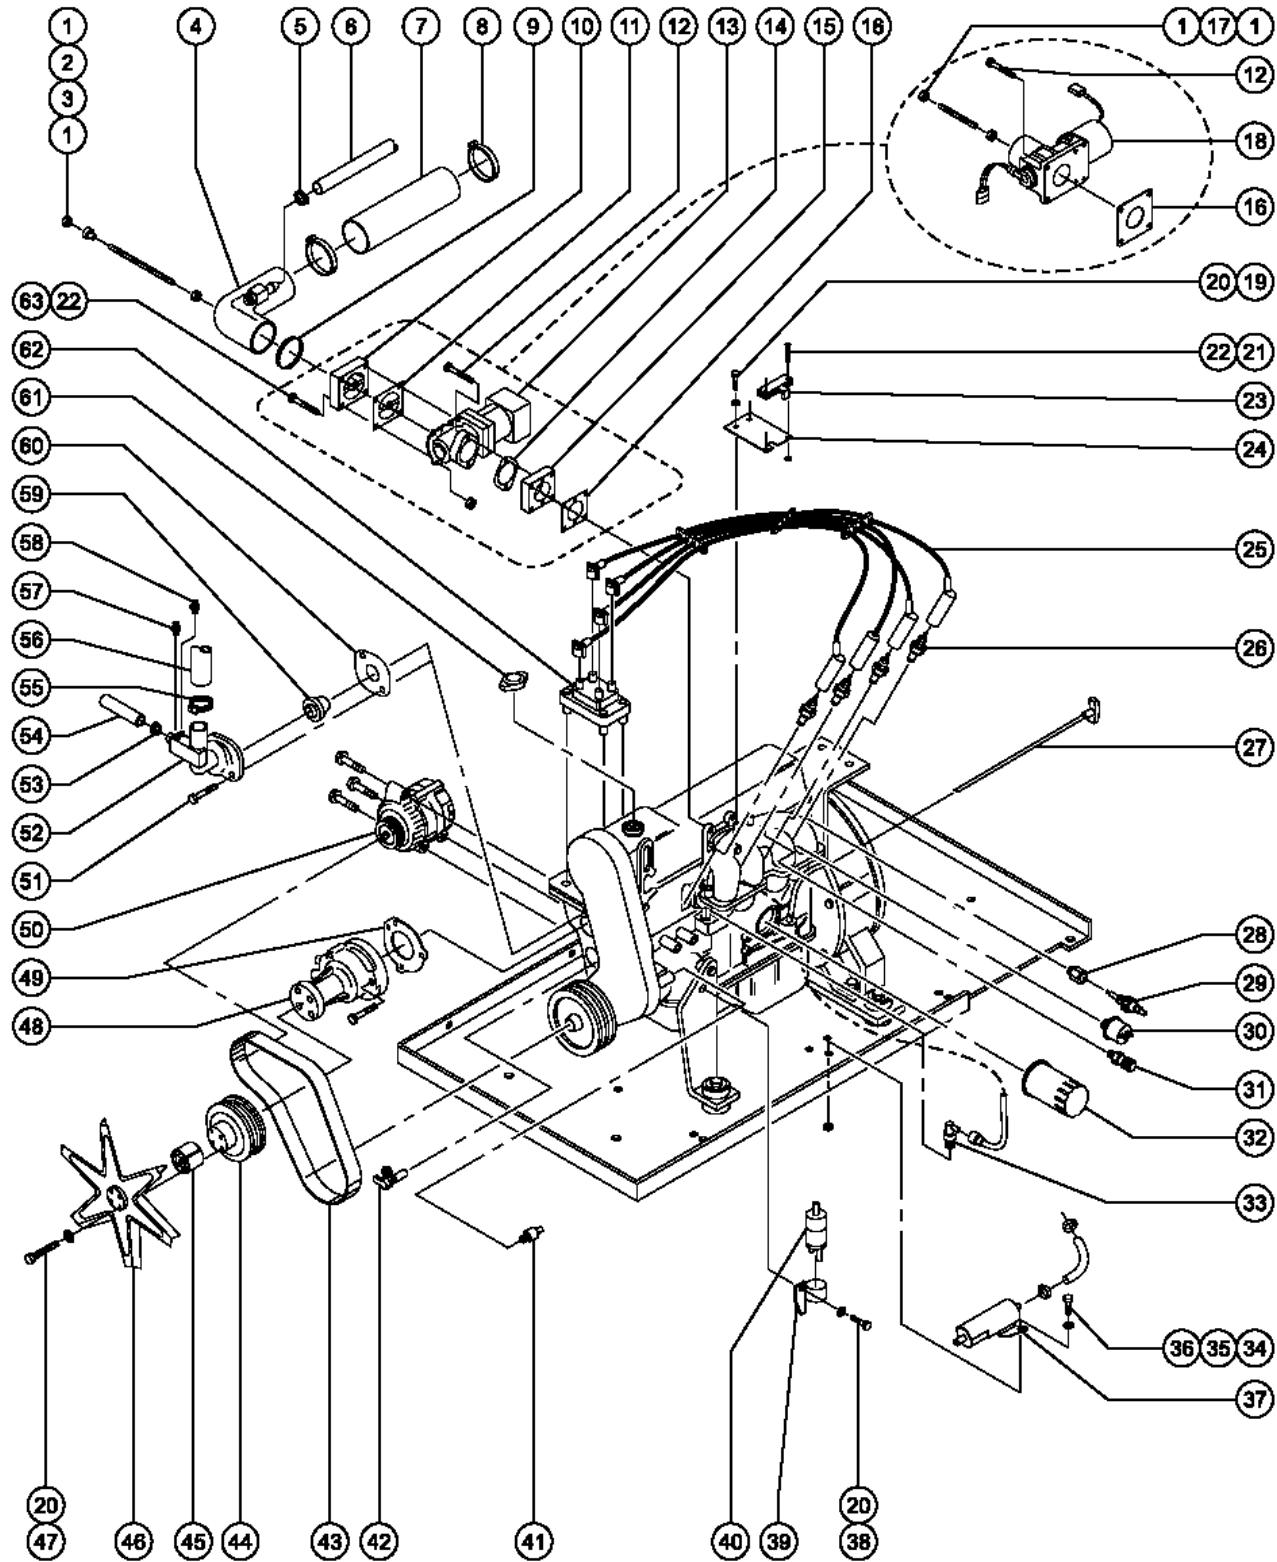

401.2 Ford LRG-425 EFI Engine - View 1 (from SN 3090 to 7832)

401.2 Ford LRG-425 EFI Engine - View 1 (from SN 3090 to 7832)

Item	Part No.	Description	Qty.	Item	Part No.	Description	Qty.
1	6889GT	NUT,LP NYLOCK,1/4-20.....	2	32	28656GT	FILTER,OIL,FORD.....	1
2	72317GT	GLAND NUT & GASKET KIT(24552)*.....	1			<i>Genie genuine part</i>	
3	27507GT	THREADED ROD,1/4-20,4.5".....	1	--	1259054GT	FILTER, OIL, FORD	
		<i>to SN 5193</i>				<i>Genie aftermarket part</i>	
4	24552GT	VENTURI,BEAM (FORD) ***.....	1	33	33957GT	VALVE,PCV-FORD LRG***.....	1
5	46131GT	CLAMP,HOSE,.63.....	2	34	8915GT	SCREW,HHC,1/4-20 X 1.25.....	3
6	53832GT	HOSE,FIRE RES.,5/8		35	6638GT	WASHER,FLAT,USS,1/4"Y.....	3
		ID,BULK.....	26-inches	36	6091GT	NUT,NYLOCK,1/4-20.....	3
7	53125GT	HOSE,AIR INTAKE 2.5 ID X 6.5.....	1	37	81941GT	FUEL PUMP RELOCATION KIT.....	1
8	30971GT	CLAMP,HOSE,3.00".....	2	38	25929GT	SCREW,HHC,M8 X 30MM,GRD 8.8.....	1
9	65455GT	GASKET-VENTURI BEAM (FORD).....	1	39	65453GT	BRACKET-FUEL FILTER (52567).....	1
10	48471GT	ADAPTER,LP VENTURI.....	1	40	58967GT	FUEL PRESSURE REG,425EFI***.....	1
		<i>to SN 5193</i>		41	58900GT	SENSOR,CAM,EFI***.....	1
11	48477GT	GASKET,LP ADAPTER.....	1	42	33968GT	SENSOR, CRANK POSITION.....	1
		<i>to SN 5193</i>		43	52580GT	BELT,SERPENTINE,LRG425 EFI***.....	1
12	49386GT	SCREW,HHC,M8 X 40.....	2	44	52078GT	PULLEY,FORD ENGINE,LRG-423***.....	1
		<i>to SN 5193</i>		45	52077GT	SPACER,FAN TO WATERPUMP	
13	94922GT	KIT,FORD EFI UPDATE,BASE***.....	1			LRG423.....	1
		<i>to SN 5193</i>		46	52076GT	FAN, LSG423/LRG425.....	1
14	52577GT	GASKET - THROTTLE BODY, 425EFI.....	1	47	32309GT	SCREW,HHC,M8 X 60MM X 1.25.....	4
		<i>to SN 5193</i>		48	33963GT	PUMP, WATER, WITH GASKET.....	1
15	88455GT	ADAPTER,THROTTLE ACTUATOR***.....	1	49	33964GT	GASKET, WATER PUMP.....	1
		<i>to SN 5193</i>		50	33960GT	ALTERNATOR,LRG-423 RE-BUILT*.....	1
16	52579GT	GASKET,ADAPTER PLATE,425EFI***.....	1	51	65454GT	BOLT-FLANGE,M6 X 22MM(52573).....	2
		<i>to SN 5193</i>		52	52573GT	THERMOSTAT HOUSING, LRG425	
17	27507GT	THREADED ROD,1/4-20,4.5".....	1			EFI.....	1
18A		ACTUATOR, FORD EFI PRECISION.....	1	53	36208GT	CLAMP,HOSE,1.25***.....	1
		<i>from SN 5196; component no longer</i>		54	52762GT	HOSE,WATER INLET,LRG425 EFI.....	1
		<i>available</i>		55	22672GT	CLAMP,HOSE,1.75.....	1
18B	88451GT	THROTTLE ACTUATOR*(BOSCH)		56	33965GT	HOSE, UPPER RADIATOR.....	1
		<i>models with EFI update kit ONLY</i>		57	33972GT	SENSOR,COOLANT TEMP*.....	1
19	23057GT	SCREW,HHC,M8 X 20MM.....	2	58	65456GT	SENDING UNIT-H20TMP LRG425EFI*.....	1
20	49408GT	WASHER,LOCK,M8.....	7	59	33966GT	THERMOSTAT, FORD LRG.....	1
21	49817GT	SCREW,PHILLIPS,PHM,10-32 X1.25.....	2	60	52575GT	GASKET,THERM.HSNG O-RING.....	1
22	6178GT	NUT,NYLOCK,10-32.....	6	61	49881GT	OIL FILLER CAP FOR LRG ENGINE.....	1
23	49898GT	MAP SENSOR, EFI.....	1	62	33970GT	COIL, ELECTRONIC IGN., FORD.....	1
24	53821PGT	BRACKET,MAP SENSOR,PAINTED.....	1	63	30469GT	SCREW,FHM,10-32 X 1.5.....	4
25	52570GT	SPARK PLUG WIRE SET, LRG425EFI.....	1				
26	28647GT	SPARK PLUG,FORD.....	4				
26	52656GT	FUEL INJECTOR, LRG-425 EFI.....	4				
27	52566GT	DIPSTICK, OIL LEVEL,LRG425 EFI.....	1				
28	28607GT	ADAPTER,140139-8-6.....	1				
29	34058GT	SENDING					
		UNIT,TMP,FRD,GM,PRK704.....	1				
30	30810GT	SENDING UNIT,OIL PRESSURE***.....	1				
		<i>dual-terminal sender</i>					
31	52652GT	SENSOR,AIR TEMP,LRG-425 EFI***.....	1