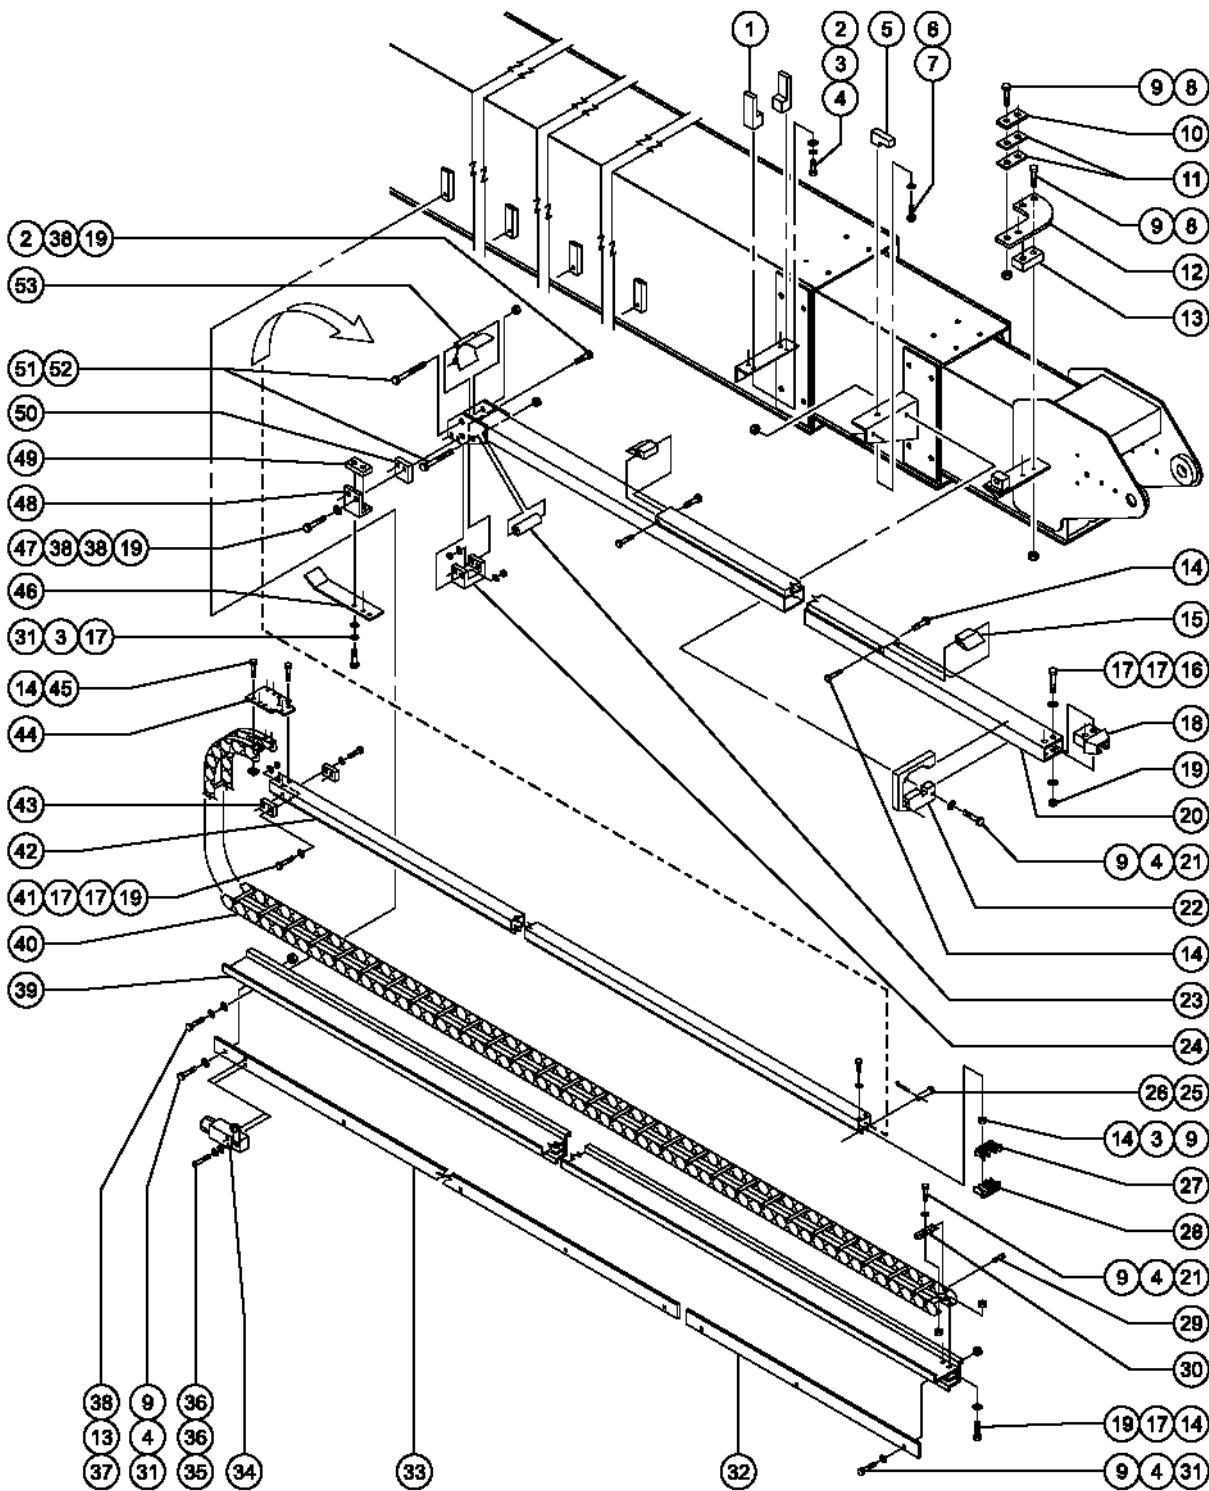

604.1 Cable Track Installation

604.1 Cable Track Installation

Item	Part No.	Description	Qty.	Item	Part No.	Description	Qty.
1	34636GT	WEAR PAD,CABLE TRCK OUTER TUBE.....	2	40B	73996GT	CABLETRACK,PLATED, 87 LINK***..... <i>Standard Cable track</i>	1
2	6145GT	SCREW,HHC,1/4-20 X 1.5.....	4	--	65873GT	ROLLER,POLY,STEEL TRACK(43484).....	1
3	6356GT	WASHER, LOCK, .25.....	8	--	72268GT	END SET,STEEL43482,43483,43484.....	1
4	6638GT	WASHER,FLAT,USS,1/4"Y.....	14	--	72330GT	SCREW,10-32 X.5 TORX PAN HD.....	1
5	34394GT	WEAR PAD,BOTTOM,CABLE TRACK.....	1	--	72354GT	ROLLER,ALUM TUBE,ST.TRK.43484.....	1
6	13918GT	SCREW,HHC,3/8-16 X 1.75,GRD.8.....	1	--	81007GT	REPAIR LINK, 4 LINKS PLATED <i>for 73996</i>	
7	6021GT	WASHER, LOCK, .375.....	5	41	6888GT	SCREW,HHC,1/4-20 X 1.....	4
8	4266GT	SCREW,HHC,1/4-20 X 2.....	4	42	43853-SGT	EXU.,CABLE TRK.SUPPT,210"DRIL*.....	1
9	6091GT	NUT,NYLOCK,1/4-20.....	24	--	27258GT	TRIM,RUBBER EDGE,5/8 (BY INCH) <i>order as needed</i>	
10	46751P-SGT	CABLE CLAMP.....	1	43	31411GT	WEAR PAD,CABLE TRACK.....	2
11	46765GT	PAD,CABLE CLAMP.....	2	44	43191P-SGT	PLATE,CABLE TRACK,PAINTED.....	1
12	46750P-SGT	BRACKET, CABLE CLAMP.....	1	45	56912GT	SPRING CLIP,1/4-20,.025-.15X.5, ZAG.....	4
13	46752GT	SPACER, CABLE CLAMP.....	1	46	36204P-SGT	BRACKET,LIMIT SWITCH EXT,BLUE*....	1
14	8914GT	SCREW, HHC, 1/4-20 X .625.....	12	47	8179GT	SCREW,HHC,1/4-20 X 2.25.....	2
15	41751GT	TUBE DEFLECTOR,PLASTIC.....	2	48	41031P-SGT	ANGLE,CABLE TRACK TUBE,PAINTED.....	1
16	6115GT	SCREW,HHC,1/4-20 X 3.5.....	2	49	41029GT	WEAR PAD,3 X 2 X .5 W/INSERT.....	1
17	30748GT	WASHER,SHIM,1.01 X 1.63 X.062.....	18	50	41030GT	WEAR PAD,2.25 X 2.50 X .5.....	1
18	41750GT	COW CATCHER,PLASTIC.....	1	51	22832GT	SCREW,HHC,3/8-16 X 6.....	3
19	6889GT	NUT,LP NYLOCK,1/4-20.....	10	52	7713GT	NUT, LP NYLOCK, 3/8-16.....	3
20	34660-SGT	CABLE TRACK TUBE WELDMENT S60.....	1	53	36593GT	WELDMENT,CABLE TRACK GUIDE**....	1
21	6637GT	SCREW,HHC,1/4-20 X 1.75.....	2				
22	34323GT	WEAR PAD,CABLE TRACK.....	1				
23	40653GT	ROLLER,UHMW.....	1				
24	43128GT	SLIDER BAR.....	1				
25	34746GT	PIN,CLEVIS,.50 X 2.00 LG.....	1				
26	5361GT	PIN,COTTER,.125 X 1.5.....	1				
27	63432GT	CLAMP,HOSE,BOTTOM,MOLDED.....	1				
28	63433GT	CLAMP,HOSE,TOP,MOLDED.....	1				
29	57075GT	SCREW,PHIL,8-32X.50,SELF TAP.....	2				
30	46766GT	CLAMP, CABLE TRACK.....	1				
31	6090GT	SCREW,HHC,1/4-20 X .75.....	12				
32	33054-SGT	COVER,CABLE TRACK TRAY,S60,'95....	1				
33	33053-SGT	COVER,CABLE TRACK TRAY,S60,'95'....	1				
34	~~88356~~11103GT	SWITCH,LIMIT,W/RLR ARM,NO/NC.....	1				
35	6179GT	SCREW,RHM,10-32 X 1.25.....	2				
36	6607GT	WASHER,LOCK,#10 PLTD.....	4				
37	8255GT	SCREW, HHC, 3/8-16 X .75.....	4				
38	5397GT	WASHER,FLAT,USS,5/16",Y.....	10				
39	43858GT	CABLE TRACK TRAY,DRILLED,S60.....	1				
40A	43483GT	TRACK,STEEL CABLE,86 LINKS***..... <i>Stainless Steel; includes item number 28</i>	1				
--	46677GT	REPAIR LINK,3 LINKS (STEEL)..... <i>for 48483</i>	1