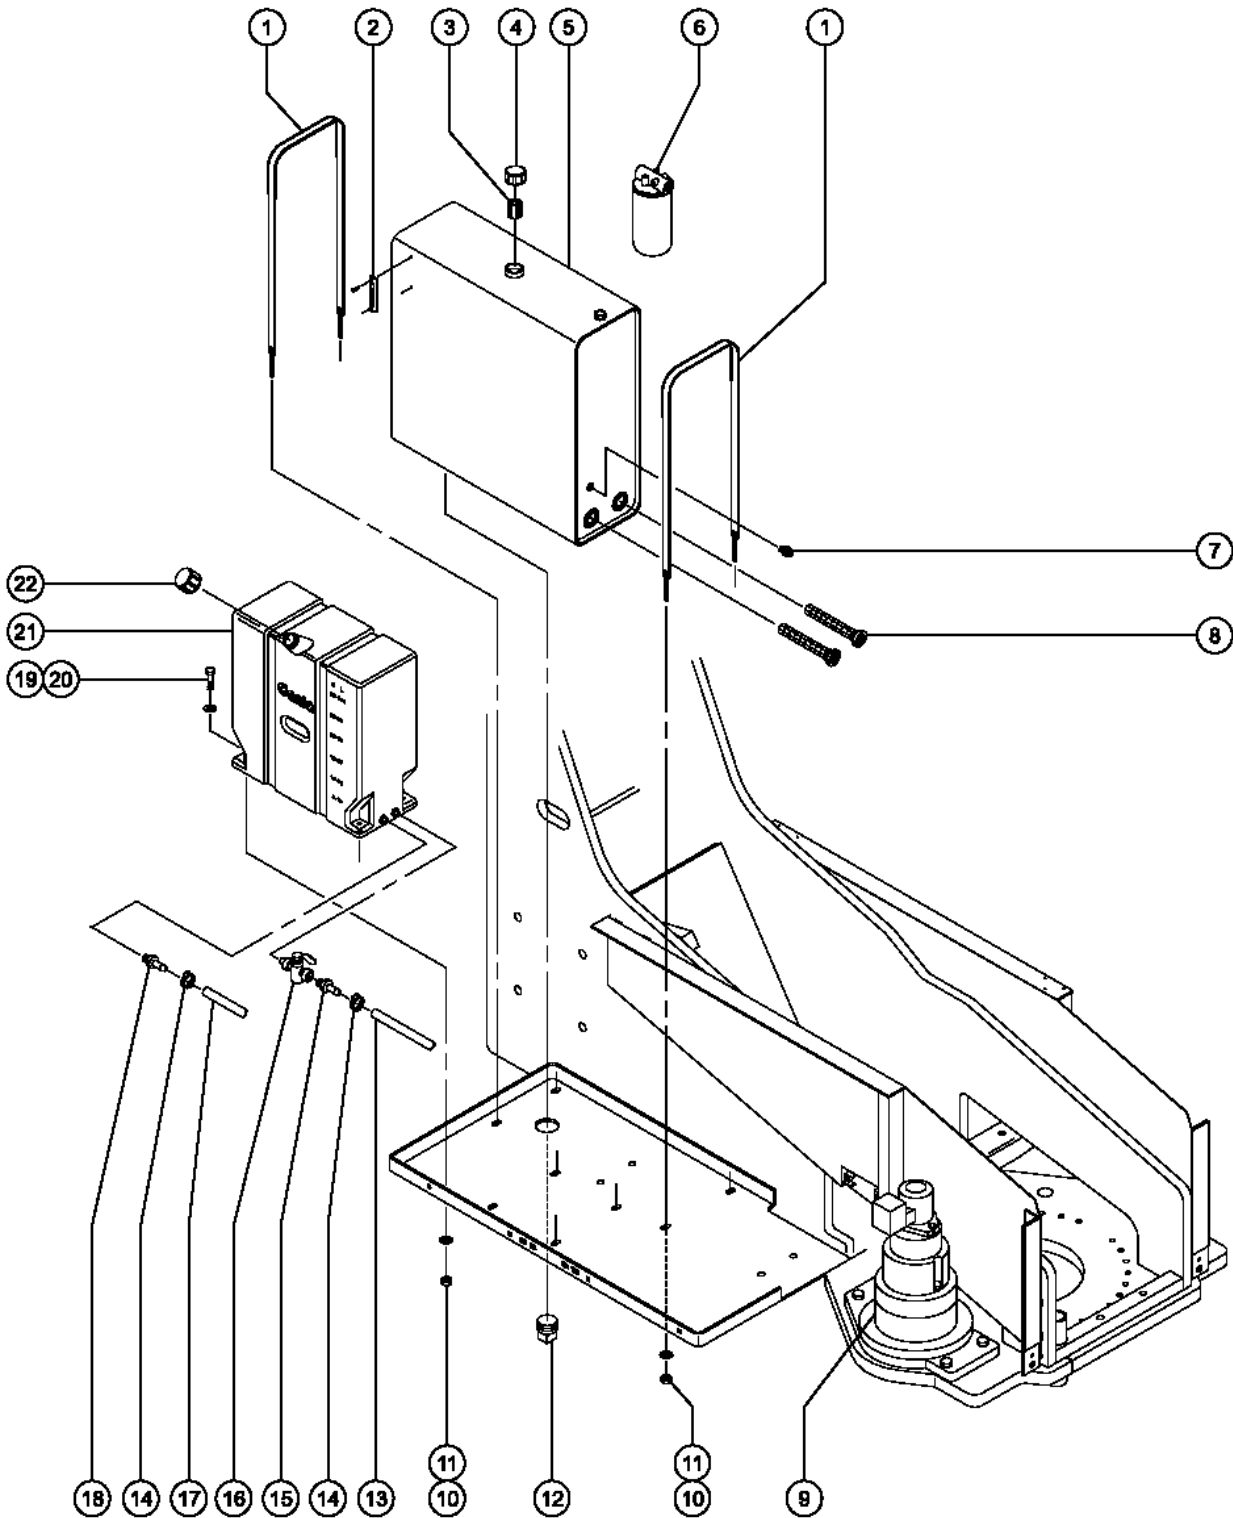

504.1 Hydraulic and Fuel Tanks - Diesel Models (with plastic fuel tank)

504.1 Hydraulic and Fuel Tanks - Diesel Models (with plastic fuel tank)

Item	Part No.	Description	Qty.
1	31524GT	STRAP ASSY,TANK, 66 INCH.....	2
2	21141GT	GAUGE-SIGHT,LHA-LGTB***.....	1
3	31506GT	STRAINER,FILLER NECK.....	1
4	53527GT	CAP,FILLER BREATHER,3 MICRON**.....	1
5	53353GT	TANK,HYDRAULIC,45 GALLON***..... <i>includes Index No's. 2, 8 and 12</i>	1
6	48470GT	FILTER ASSEMBLY W/IND L,PAPER.....	1
--	46014GT	FILTER,ELEMENT,BETA(6)=200.....	1
7	48922GT	CONN,520102-6-6.....	1
8	45161GT	STRAINER ASSEMBLY,1.5" NPT.....	2
9		Ref. Turntable Rotator..... <i>refer to section 507.1</i>	2
10	4828GT	NUT,NYLOCK,3/8-16.....	8
11	5397GT	WASHER,FLAT,USS,5/16",Y.....	8
12	31507GT	PLUG,SQUARE HEAD,3/4 MPT.....	1
13	27089GT	HOSE,5/16 FUEL,SAE 30R7...104-inches	
14	21465GT	CLAMP,HOSE,SIZE .25 TO .63.....	2
15	53023GT	FITTING,1/4 MPT 5/16 BARB.....	1
16	19487GT	VALVE, FUEL LOCK.....	1
17	30490GT	HOSE,1/4 FUEL LINE,SAE 30R7.....108-inches	
18	29137GT	HOSE END,MALE.25 X .25 MPT***.....	1
19	8178GT	SCREW,HHC,3/8-16 X 2.5.....	4
20	6097GT	WASHER,FLAT,USS,3/8",Y.....	4
21	73593GT	FUEL TANK,H/D PLASTIC W/DECAL*.....	1
22	101726GT	CAP,FUEL,DIESEL,1/8" VENT(GRN).....	1