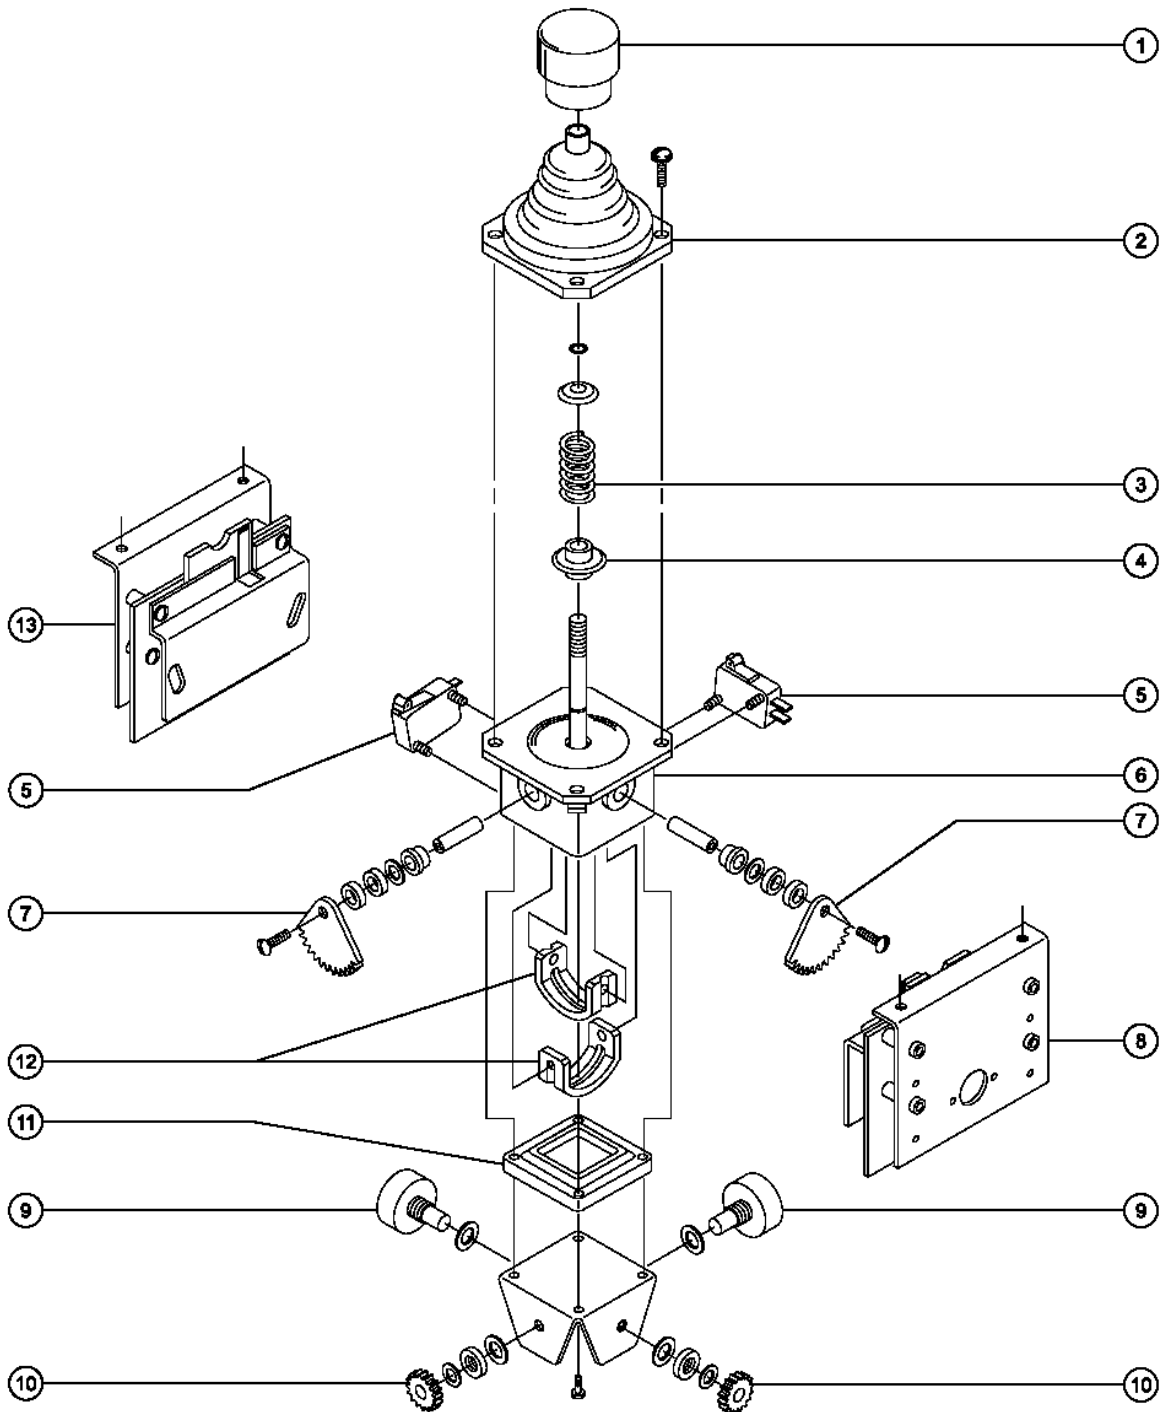

706.1 Joystick Controller - Boom Functions, Dual Axis

706.1 Joystick Controller - Boom Functions, Dual Axis

Item	Part No.	Description	Qty.
--	40613GT	JOYSTICK,DUAL AXIS CONTROLL.** <i>OEM joystick, contains all shown service parts</i>	
--	40613HGT	JOYSTICK,DUAL AXIS CONTROLL.** <i>aftermarket joystick replacement</i>	
1	27133GT	HANDLE,CAP,CONTROLLER.....	1
2	27134GT	BOOT,CONTROLLER..... <i>includes 46272</i>	1
--	46272GT	FLANGE-JOYSTICK MOUNTING,44988.....	1
3	27511GT	SPRING,24493 CONTROLLER.....	1
4	31283GT	BUSHING,SPRING SEAT.....	1
5	19712GT	MICROSWITCH,V3L-139-D8.....	2
6	31284GT	SHAFT ASSY W/HOUSING.....	1
7	27512GT	JOYSTICK, DRIVE GEAR, (24493).....	2
8	48413GT	PCB,ASSY,BOOM ROTATE,40613*.....	1
9	72356GT	POTENTIOMETER (40613)..... <i>(supplier p/n EPVR-342)</i>	2
9	83088GT	POTENTIOMETER (40613) <i>(supplier p/n EPVR-464)</i>	
10	27514GT	GEAR, SLAVE, 24493.....	2
11	58923GT	SADDLE BRCKT40613,34419,53073*.....	1
12	37948GT	SADDLES-SET(24493,40613,53073*.....	1
13	48414GT	PCB,ASSY,BOOM UP/DOWN,40613***.....	1