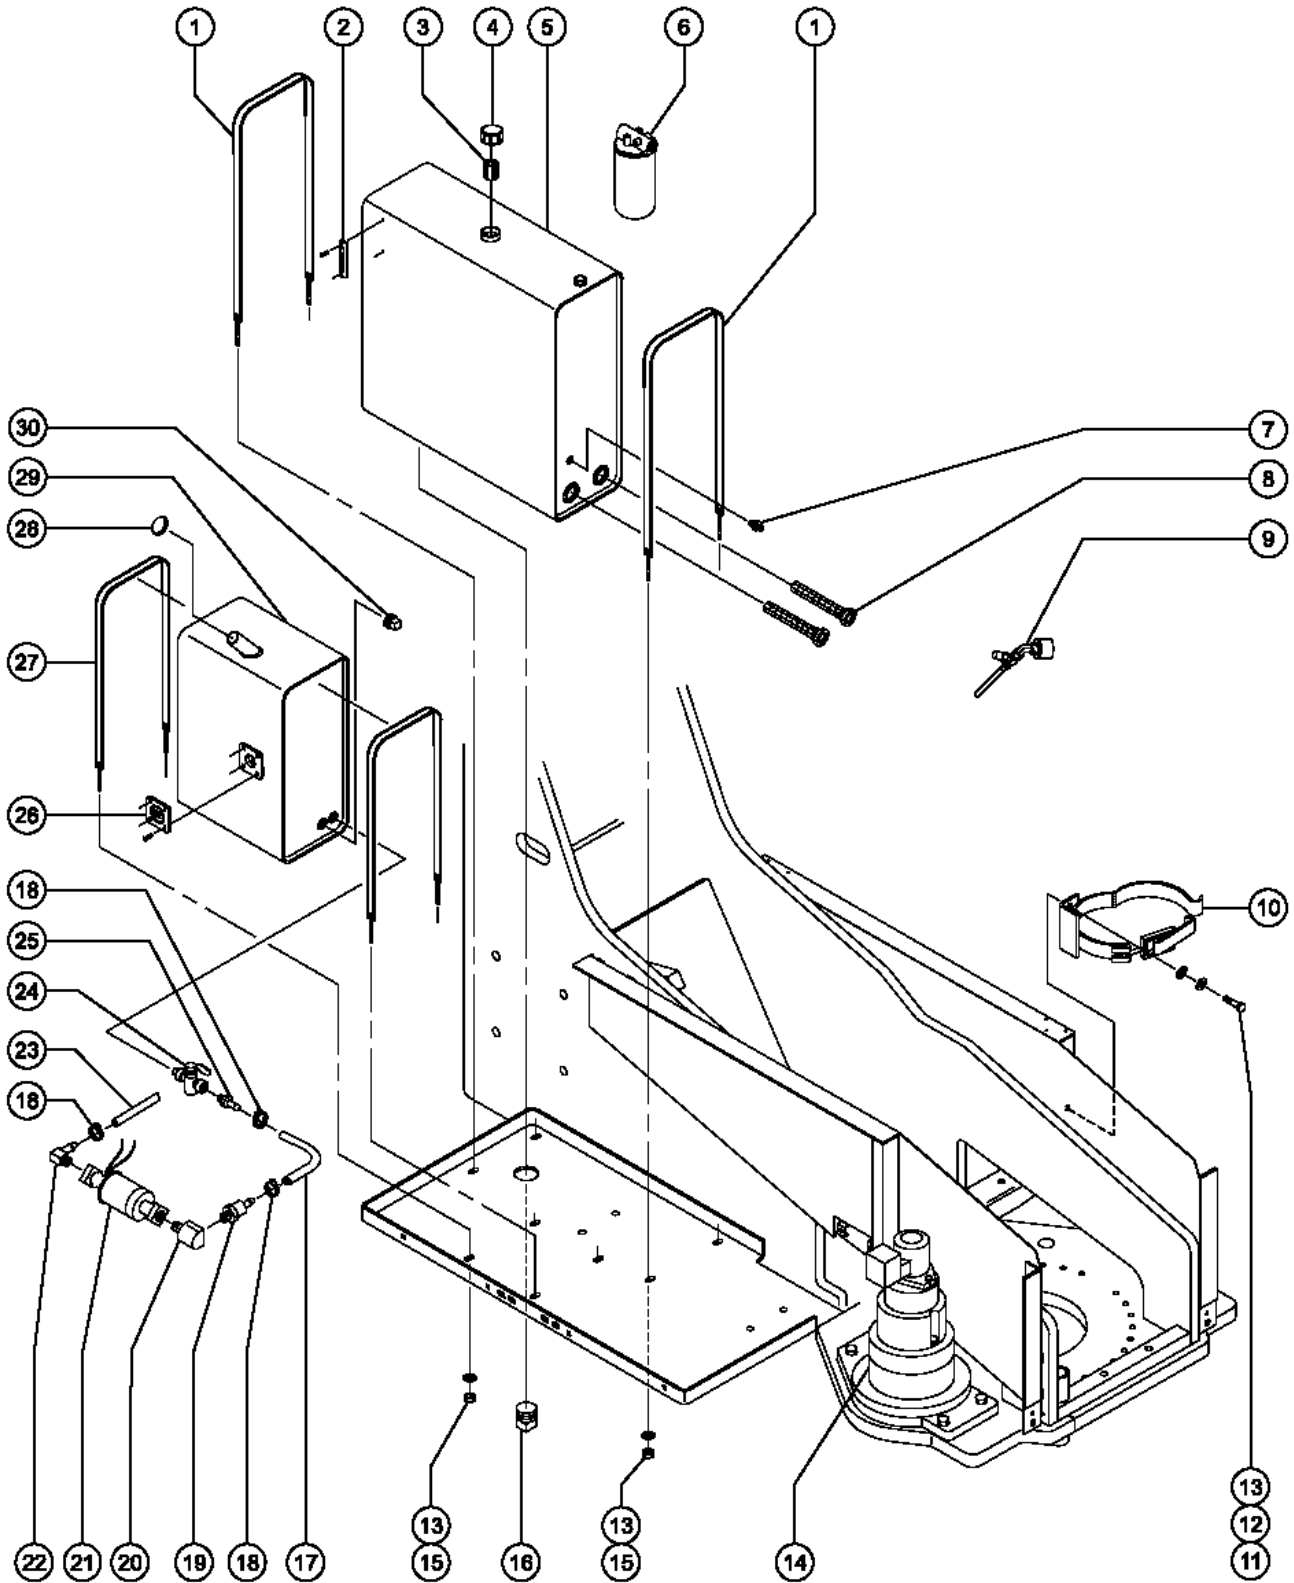

501.1 Hydraulic and Fuel Tanks - Gasoline/LPG Models (with metal fuel tank)

501.1 Hydraulic and Fuel Tanks - Gasoline/LPG Models (with metal fuel tank)

Item	Part No.	Description	Qty.
1	31524GT	STRAP ASSY,TANK, 66 INCH.....	2
2	21141GT	GAUGE-SIGHT,LHA-LGTB***.....	1
3	31506GT	STRAINER,FILLER NECK.....	1
4	53527GT	CAP,FILLER BREATHER,3 MICRON**.....	1
5	53353GT	TANK,HYDRAULIC,45 GALLON***..... <i>includes Index No's. 2, 8 and 16</i>	1
6	48470GT	FILTER ASSEMBLY W/IND L,PAPER.....	1
--	46014GT	FILTER,ELEMENT,BETA(6)=200.....	1
7	48922GT	CONN,520102-6-6.....	1
8	45161GT	STRAINER ASSEMBLY,1.5" NPT.....	2
9	25967GT	HOSE ASSEMBLY,LP GAS-86" LNG**..... <i>Gasoline/LPG models</i>	1
10	53120-SGT	LP.TANK BRACKET TALL WLDMNT..... <i>Gasoline/LPG models</i>	1
11	6175GT	SCREW,HHC,3/8-16 X 1.....	2
12	6021GT	WASHER, LOCK, .375.....	2
13	5397GT	WASHER,FLAT,USS,5/16",Y.....	10
14		Ref. Turntable Rotator..... <i>refer to section 507.1</i>	10
15	4828GT	NUT,NYLOCK,3/8-16.....	8
16	31507GT	PLUG,SQUARE HEAD,3/4 MPT.....	1
17	27089GT	HOSE,5/16 FUEL,SAE 30R7.....	7-inches
18	21465GT	CLAMP,HOSE,SIZE .25 TO .63.....	3
19	28662GT	FILTER,FUEL,LRG-423,SCREW-IN.....	1
20	22585GT	ELBOW,130239-2-2.....	1
21	46164GT	FUEL PUMP KIT,FORD LRG 423***.....	1
--	46164GT	FUEL PUMP KIT,FORD LRG 423***..... <i>includes Index No.s 19, 20 and 22</i>	1
22	38922GT	ELBOW,90DEG.1/8MPT-5/16 BARB.....	1
23	27089GT	HOSE,5/16 FUEL,SAE 30R7.....	75-inches
24	19487GT	VALVE, FUEL LOCK.....	1
25	27586GT	HOSE END,MALE,.313 X .25 MPT.....	1
26	30584GT	GAUGE,FUEL,SIDE MOUNT.....	1
27	30179GT	TANK STRAP,BOLT STYLE,62".....	2
28	28829GT	CAP,FUEL,RED***.....	1
29	30546P-SGT	TANK,30 GALLON,PAINTED**..... <i>includes Index No. 30</i>	1
30	18218GT	PLUG,PIPE,HEX HEAD,STL,1/4NPT.....	1