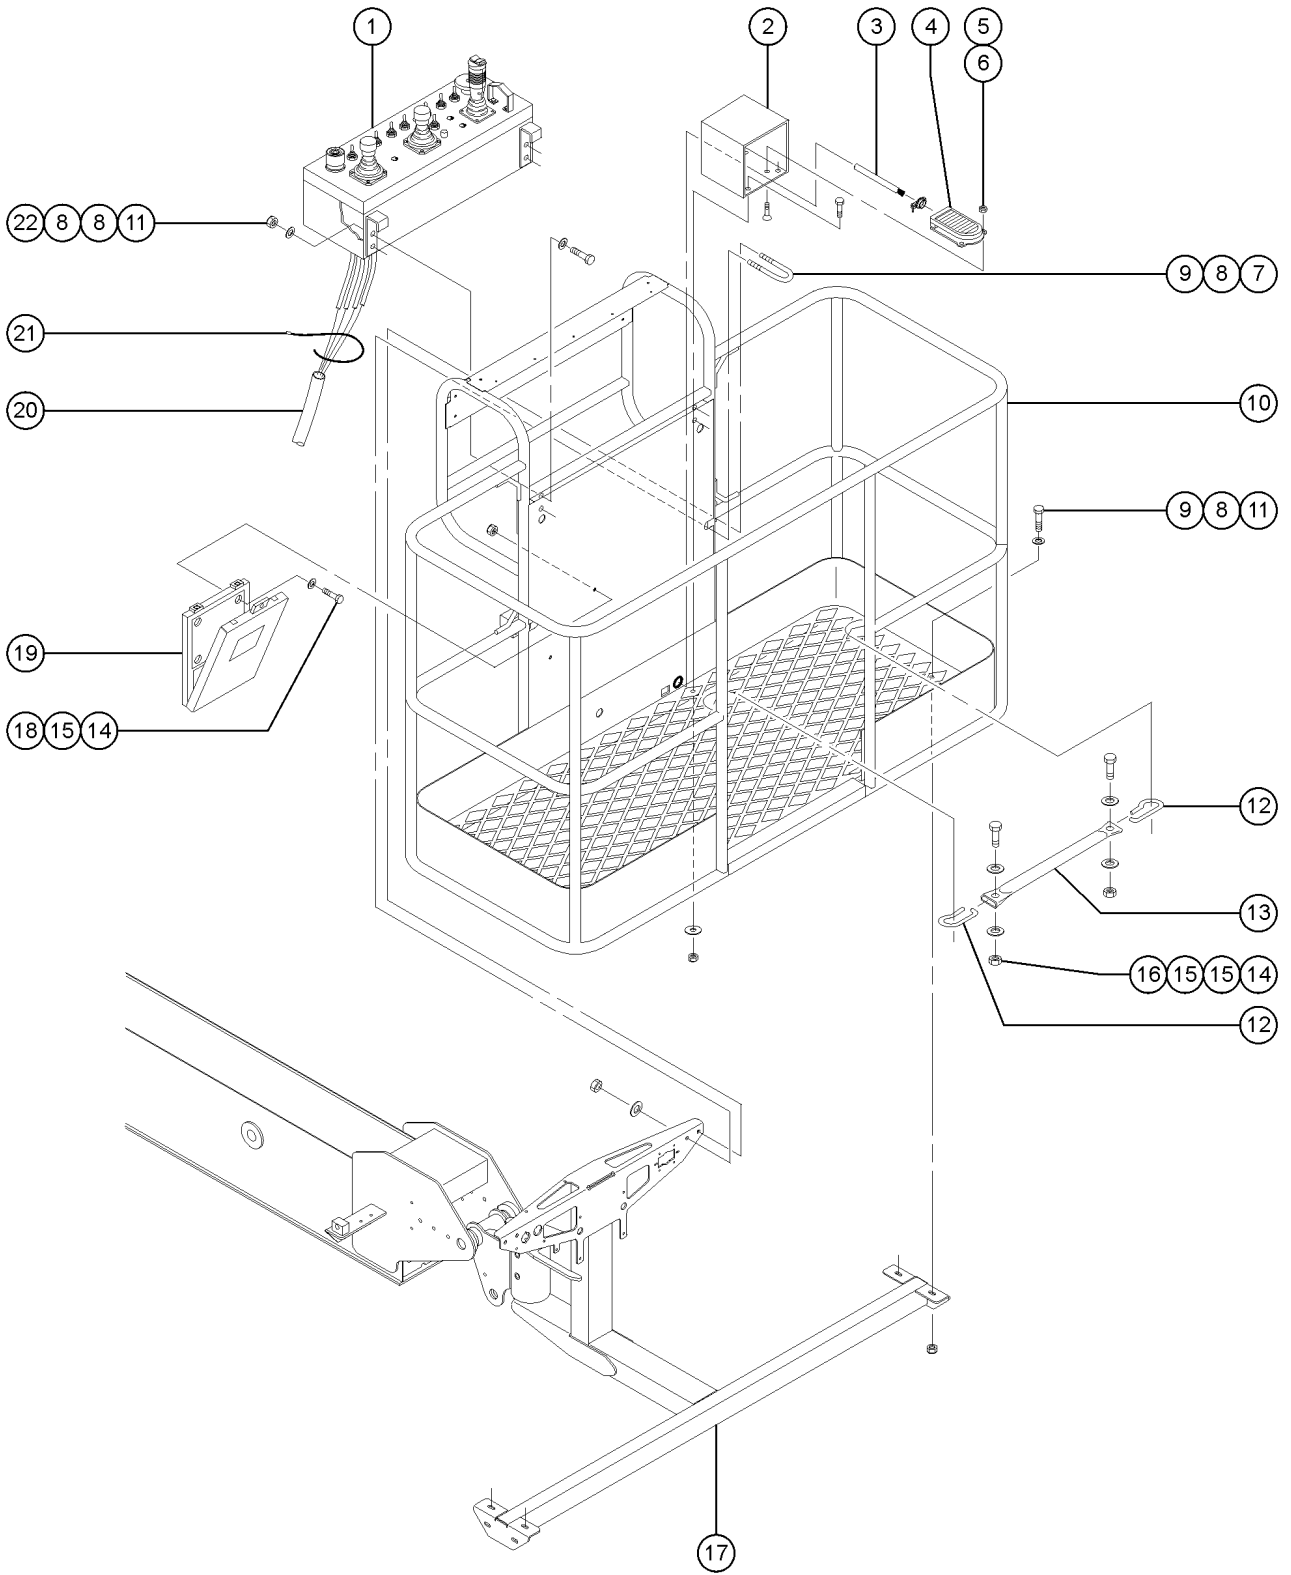

701.1 Platform Installation

701.1 Platform Installation

Item	Part No.	Description	Qty.	Item	Part No.	Description	Qty.
1		Ref. Platform Controls <i>refer to sections 702.1 or 703.1</i>		19	44743GT	MANUAL BOX W/DECALS***.....1	
2	32710GT	GUARD,FOOTSWITCH,W/DECAL STEEL.....1		20A	28131GT	WIRE LOOM,1.25 DIA.....66-inches S-60 models	
3	43960GT	WIRE CABLE,16/4 CON.TPE JKT.....158.4-inches		20B	28678GT	SLEEVE,NYLON,2" I.D.,BULK(100').66-inches S-65 models	
4	73233GT	ASSEMBLY,FOOT SWITCH***.....1 <i>includes mounting fasteners</i>		21	28443GT	CABLE TIE,11.5" BLACK.....8	
--	13482GT	FOOT SWITCH*** <i>for PN 73233</i>		22	7713GT	NUT, LP NYLOCK, 3/8-16.....4	
--	20262GT	MICROSWITCH,13482 FOOTSWITCH...1 <i>for PN 73233</i>					
5	6178GT	NUT,NYLOCK,10-32.....2					
6	17626GT	SCREW,FHM,10-32 X .75.....2					
7	6550GT	U-BOLT,3/8 X 1 YZ.....2					
8	5397GT	WASHER,FLAT,USS,5/16",Y.....16					
9	4828GT	NUT,NYLOCK,3/8-16.....8					
10A	52093GT	PLAT.ASSY,6FT-S40/S60-95'& S80.....1 <i>includes Index No's. 12 through 16</i>					
--	40170GT	TOEBOARD (PLAT. ENTRY ALUMN)....1					
--	52081GT	PLAT.ASSY,EURO,6 FT,S40/60/80.....1 <i>includes Index No's. 12 through 16</i>					
--	54817P-SGT	TOEBOARD,PLTFM ENTRY EUR,PNTD*.....1					
10B	52082GT	PLAT ASSY,8 FT,SERV,S40/60/80.....1 <i>includes Index No's. 12 through 16</i>					
--	40170GT	TOEBOARD (PLAT. ENTRY ALUMN)....1					
--	52083GT	PLAT.ASSY,EURO,8 FT,S40/60.....1 <i>includes Index No's. 12 through 16</i>					
--	54817P-SGT	TOEBOARD,PLTFM ENTRY EUR,PNTD*.....1					
11	6019GT	SCREW,HHC,3/8-16 X 1.25 GRD 5.....12					
12	12443GT	MIDRAIL GUIDE (HOOK).....2					
13	102992GT	SLIDING MIDRAIL KIT,PTD.....1 <i>includes Index No's. 12, 14, 15 and 16</i>					
--	20973GT	WIRE LOOM,3/8 POLY SLIT.....1					
--	21121GT	CABLE TIE,4" BLK,HEAT RESISTNT.....1					
--	53819GT	TUBE,SLIDING MIDRAIL,20.69 IN.....1					
14	6091GT	NUT,NYLOCK,1/4-20.....10					
15	6638GT	WASHER,FLAT,USS,1/4"Y.....14					
16	8915GT	SCREW,HHC,1/4-20 X 1.25.....2					
17	60370-SGT	PLATFORM SUPPORT WELDMNT-SERV*.....2 <i>from SN 7025</i>					
--	50144-SGT	PLATFORM SUPPORT WELDMNT***.....1 <i>to SN 7024</i>					
18	6888GT	SCREW,HHC,1/4-20 X 1.....4