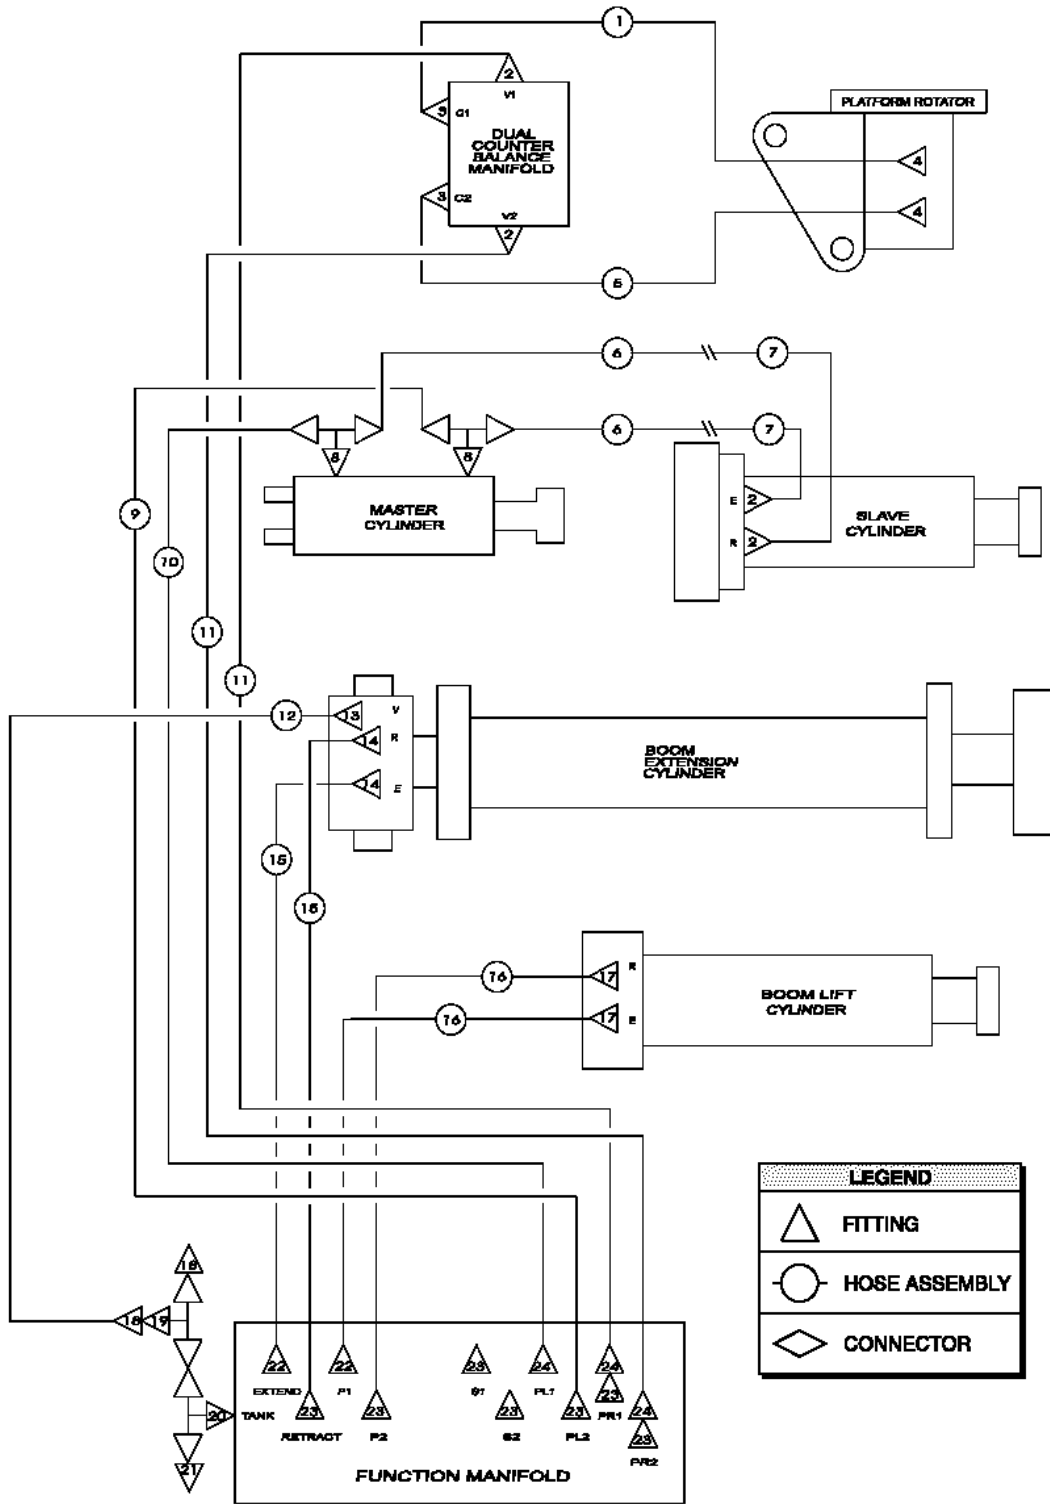

607.1 Hydraulic Hoses and Fittings - S-60

LEGEND	
	FITTING
	HOSE ASSEMBLY
	CONNECTOR