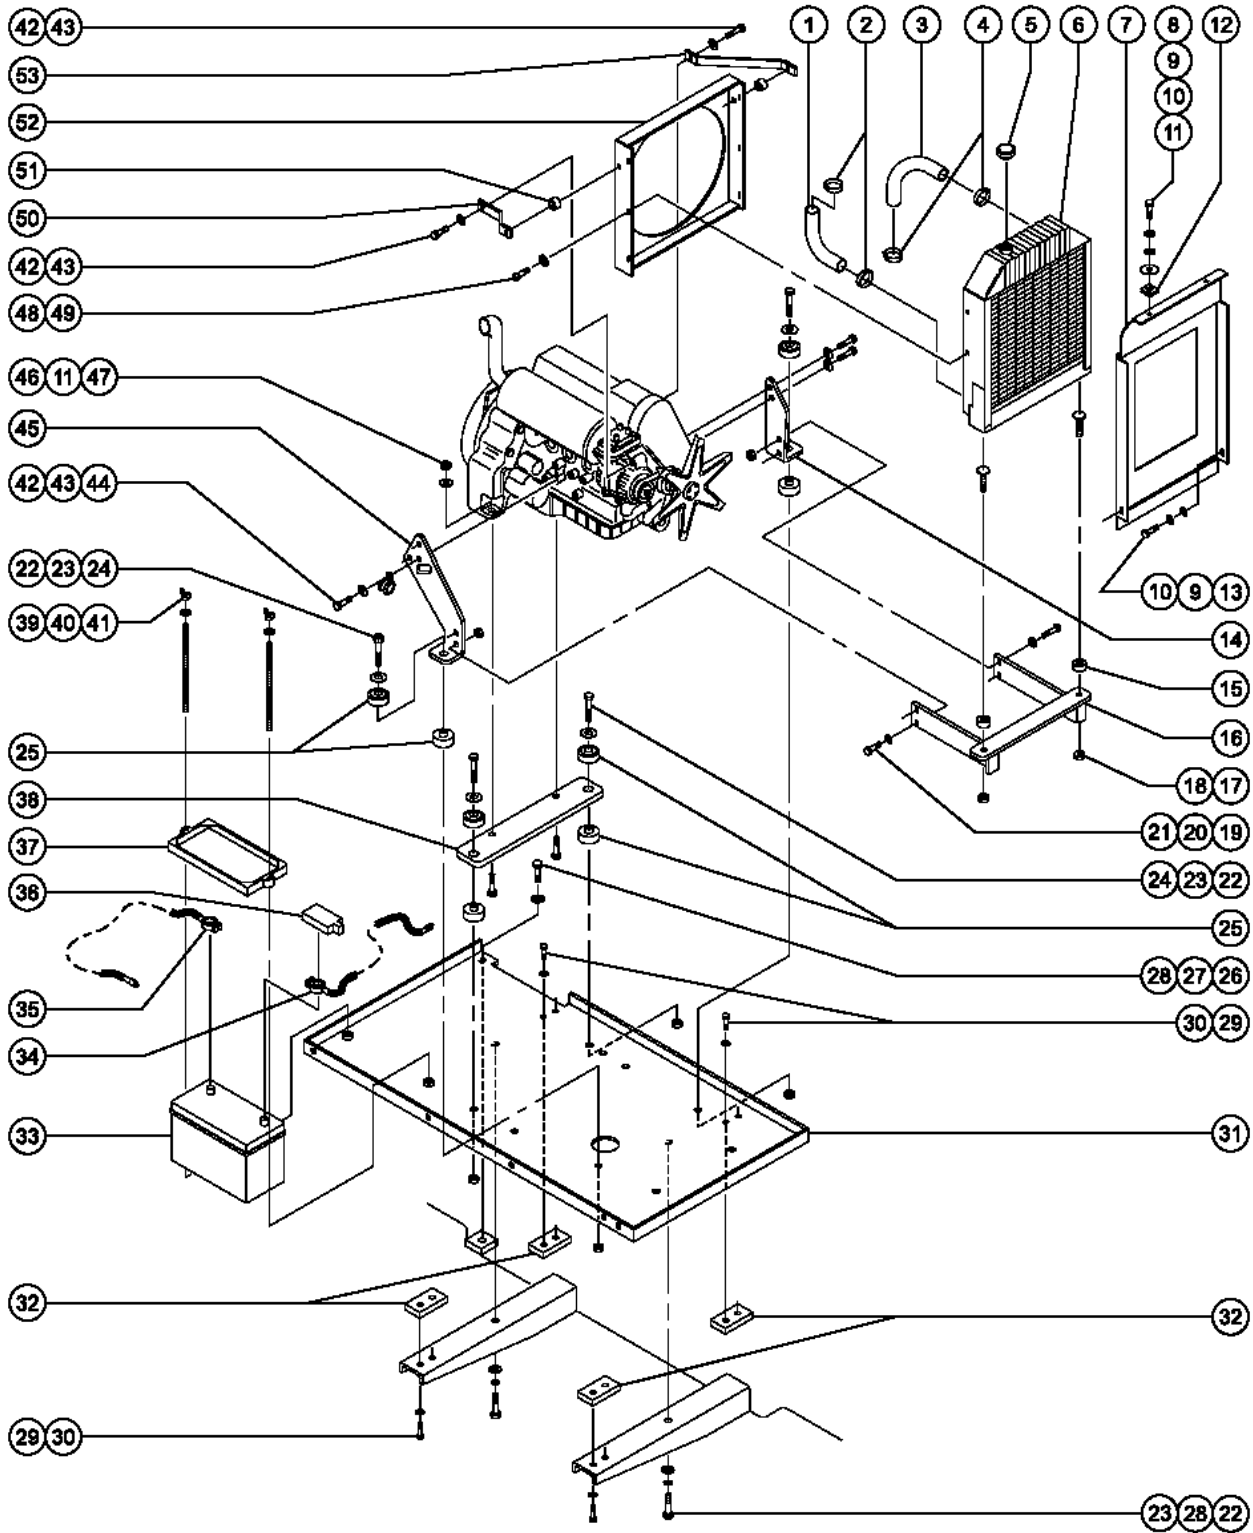

403.2 Ford LRG-425 EFI Engine - View 3 (from SN 3090)

403.2 Ford LRG-425 EFI Engine - View 3 (from SN 3090)

Item	Part No.	Description	Qty.	Item	Part No.	Description	Qty.
1	77170GT	HOSE,LOWER RADIATOR,Z45.....	1	42	27034GT	SCREW,HHC,M10 X 25MM,GR 8.8.....	7
2	13014GT	CLAMP,HOSE,2.25" DIA.....	2	43	22700GT	WASHER,LOCK,M10.....	7
3	33965GT	HOSE, UPPER RADIATOR.....	1	44	32339GT	CLAMP,1.75,#28 X 3/8,RUB CUSH.....	2
4	45171GT	CLAMP,HOSE,1.75,LINED.....	2	45	53290-SGT	WELDMENT,RH,ENGINE MOUNT.....	1
5	27943GT	CAP,RADIATOR,FORD***.....	1	46	6198GT	NUT,NYLOCK,1/2-13.....	2
6	33969GT	RADIATOR,FORD,LRG.....	1	47	10598GT	SCREW,HHC,1/2-13 X 3.....	2
--	28717GT	VALVE,DRAIN,FORD,BLOCK,RAD.....	1	48	73612GT	SCREW,PHM,10-24X.50,SELF TAP.....	6
7	49610PGT	BAFFLE,AIR,FORD,PAINTED GRAY.....	1	49	73613GT	WASHER,STAR,#10,PLTD.....	6
8	6708GT	SCREW,HHC,3/8-16 X 2.25.....	2	50	34942P-SGT	STRUT,RH,FORD RADIATOR,PAINT.....	1
9	6021GT	WASHER, LOCK, .375.....	4	51	219437GT	ISOLATOR, VIBRATION.....	2
10	5397GT	WASHER,FLAT,USS,5/16",Y.....	4	52	34927P-SGT	SHROUD,RADIATOR LRG 423 BLUE**.....	1
11	6095GT	WASHER,FLAT,USS,1/2",Y.....	4	53	34943P-SGT	MOUNT,RAD.SUPPT,LH,BLUE.....	1
12	29868GT	SPRING CLIP,3/8-16,.05-.20X.73,ZAG...2					
13	6175GT	SCREW,HHC,3/8-16 X 1.....	2				
14	53425-SGT	WELDMENT,RH,ENGINE MOUNT.....	1				
15	24038GT	SHOCK MOUNT,SMALL.....	2				
16	34929-SGT	WELDMENT,RADIATOR MOUNT LRG423.....	1				
17	48425GT	NUT,LOCKING-LRG.FLANGE,3/8-16....2					
18	60790GT	BOLT, CARRIAGE, 3/8-16 X 1.50, G5....2					
19	8516GT	SCREW,HHC,3/8-16 X 1.50,GR5.....	4				
20	6097GT	WASHER,FLAT,USS,3/8",Y.....	4				
21	4828GT	NUT,NYLOCK,3/8-16.....	4				
22	53909GT	SCREW,HHC,5/8-11 X 4.0 GR8.....	4				
23	33418GT	WASHER,FLAT,.625 X 2.25 X.15.....	4				
24	6024GT	NUT,NYLOCK,5/8-11.....	4				
25	28076GT	ISOLATOR,VIBRATION,LG,RD&WH***...4					
26	29883GT	SCREW,HHC,5/8-11 X 1.75 GRD.8.....	3				
27	13064GT	WASHER,FLAT,.625 HARDENED.....	3				
28	6036GT	WASHER,LOCK,.625 PLTD.....	3				
29	6090GT	SCREW,HHC,1/4-20 X .75.....	8				
30	6356GT	WASHER, LOCK, .25.....	8				
31	30679-SGT	WELDMENT, ENGINE MODULE PLATE.....	1				
32	45209GT	WEAR PAD,4X2X.5 W/INSERT***.....	4				
33	30143GT	BATTERY,12V,1000 CCA GRP 31.....	1				
34	30891GT	BATT.CABLE,.00,POS.,RED,50".....	1				
35	122058GT	BATTERY CABLE,1/0 GA,BLK 30".....	1				
36	18189GT	BOOT,BATTERY TERMINAL,RED.....	1				
37	30144GT	BATTERY HOLD DOWN,GROUP 31.....	1				
38	28234P-SGT	PLATE,ENGINE MOUNT,PAINTED.....	1				
39	8170GT	NUT,WING,1/4-20.....	2				
40	6638GT	WASHER,FLAT,USS,1/4"Y.....	2				
41	30784-975GT	THREADED ROD,(1/4-20),9.75.....	2