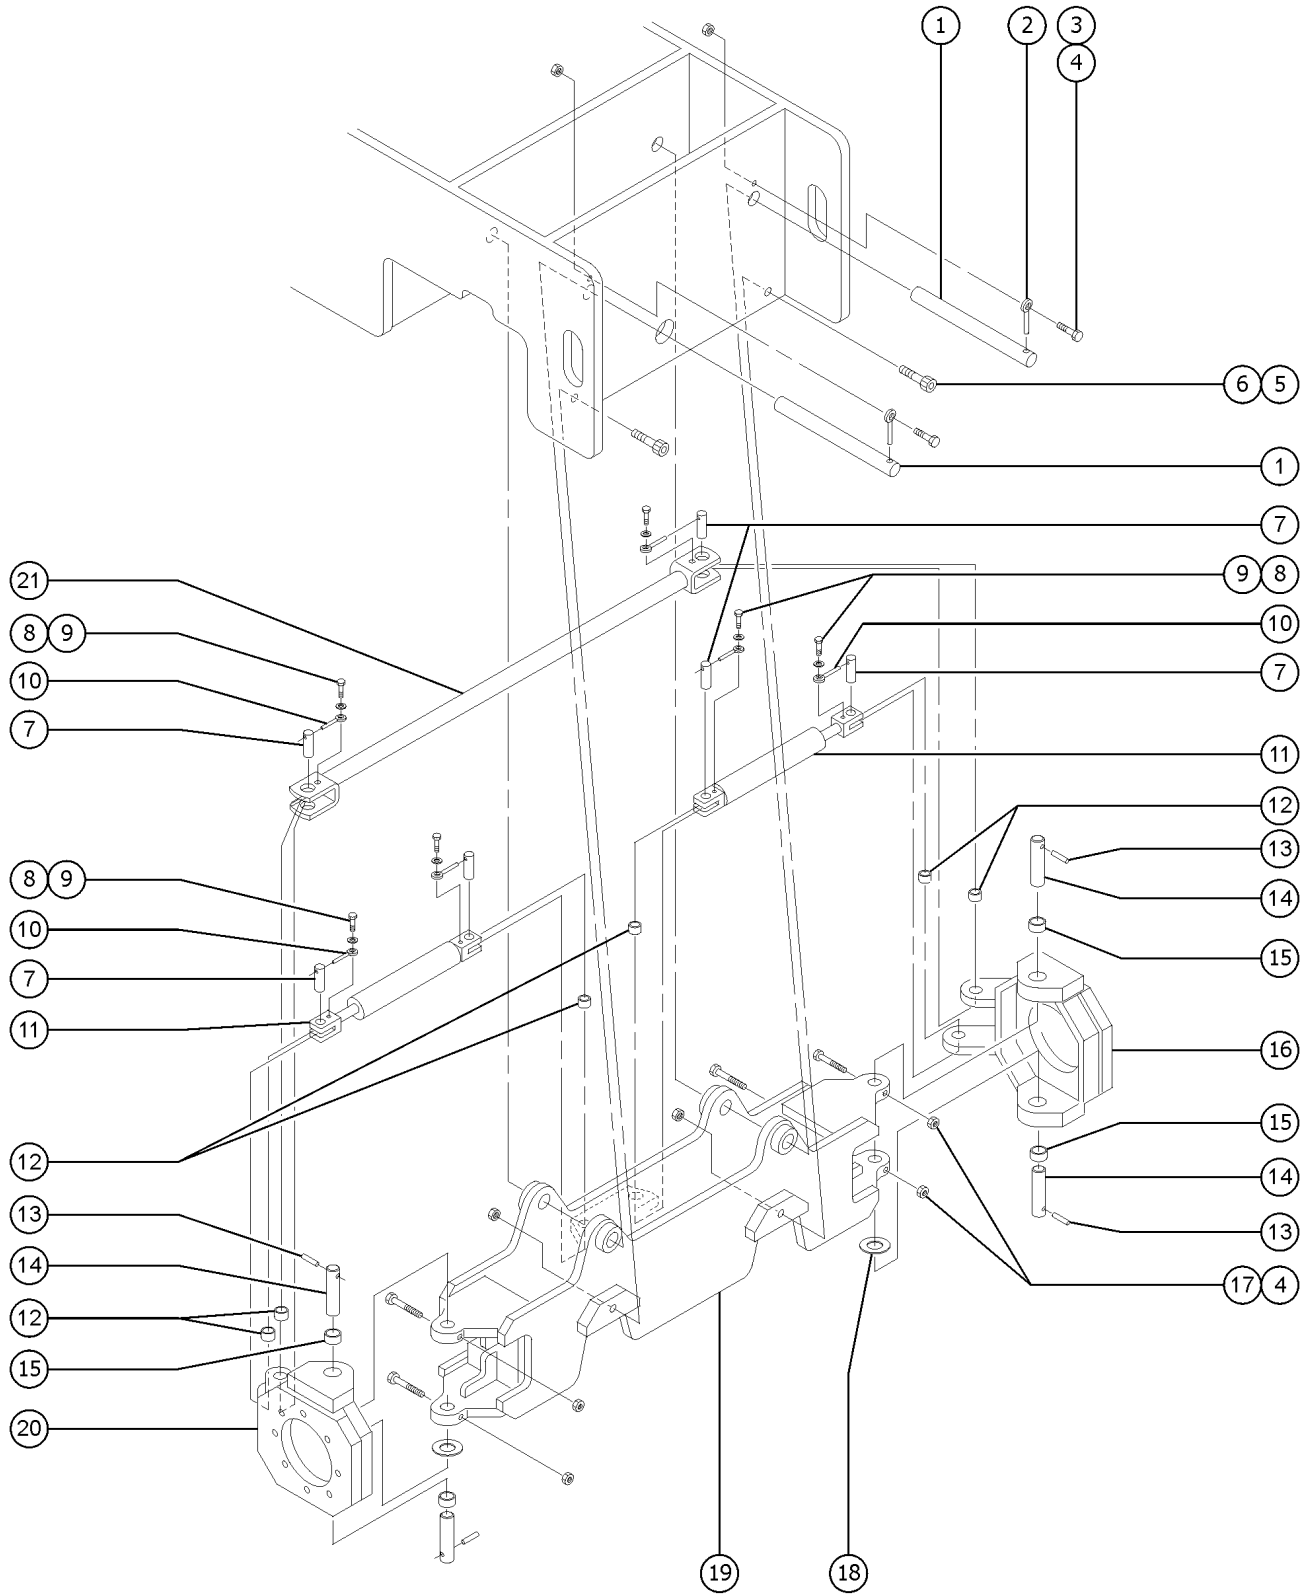

302.1 Steer Axle Linkage - Non-oscillating Models

302.1 Steer Axle Linkage - Non-oscillating Models

Item	Part No.	Description	Qty.
1	30731GT	PIN,PRIM.Boom,16.0 X 1.5 INCH.....	2
2	30418GT	ROD END,0.5 X 3.75***	2
3	6096GT	SCREW,HHC,1/2-13 X 2 GR5.....	2
4	6086GT	NUT,LP NYLOCK,1/2-13.....	6
5	45066GT	SCREW,SHC,5/8-11 X 2.25.....	2
6	6024GT	NUT,NYLOCK,5/8-11.....	2
7A	30734GT	PIN,1.00DIA X 2.88LG,1HOLE..... <i>measure before ordering</i>	6
7B	34276GT	PIN,1.25DIA X 3.37LG,1HOLE <i>measure before ordering</i>	
8	6175GT	SCREW,HHC,3/8-16 X 1.....	6
9	6021GT	WASHER, LOCK, .375.....	6
10	25284GT	ROD END,.375 X 2.25***	6
--	59050GT	SEAL KIT,2.5" BORE,1.5" ROD***	2
		<i>for cylinder 59000; check stamp on part prior to ordering</i>	
--	59437GT	SEAL KIT,2.5" BORE 1.5" ROD***	2
		<i>for cylinder 59227; check stamp on part prior to ordering</i>	
--	88347GT	SEAL KIT,STEER CYL,S60/65***	2
		<i>for cylinder 88346; check stamp on part prior to ordering</i>	
11A	53463GT	KIT,STEER CYLINDER,RETRO S60**	2
		<i>to SN 3908; includes 88346</i>	
11B	88346GT	CYLINDER,S60/65 STEER***	2
		<i>from SN 3909</i>	
12A	53452GT	BEARING,1.00IDX1.50ODX1.00L.....	6
		<i>measure before ordering</i>	
12B	30370GT	BEARING,1.25IDX1.50ODX1.00L <i>measure before ordering</i>	
13	14815GT	PIN,ROLL,SST,.25 X 2.25.....	4
14A	30736GT	PIN,1.50 DIA X 4.76 LG.GES1360.....	1
		<i>top pin</i>	
14B	53081GT	PIN,1.50DIA X 4.76LG,2HOLE.....	4
		<i>lower pin</i>	
15	45071GT	BEARING,1.5IDX1.75ODX1.5L.....	4
16	33942GT	YOKE ASSEMBLY, LEFT SIDE 4WD.....	1
		<i>includes 2 each Index No's. 12 and 15</i>	
17	8220GT	SCREW,HHC,1/2-13 X 4.....	4
18	45074GT	WASHER,THRUST,1.5 X 3.5 X .187.....	2
19	33943GT	STEER AXLE ASSY, NON OSC,S-60.....	1
		<i>includes 2 each Index No. 12</i>	
20	33941GT	YOKE ASSEMBLY, RIGHT SIDE 4WD....	1
		<i>includes 2 each Index No's. 12 and 15</i>	
21	63156GT	TIE ROD WELDMENT,S60***	1