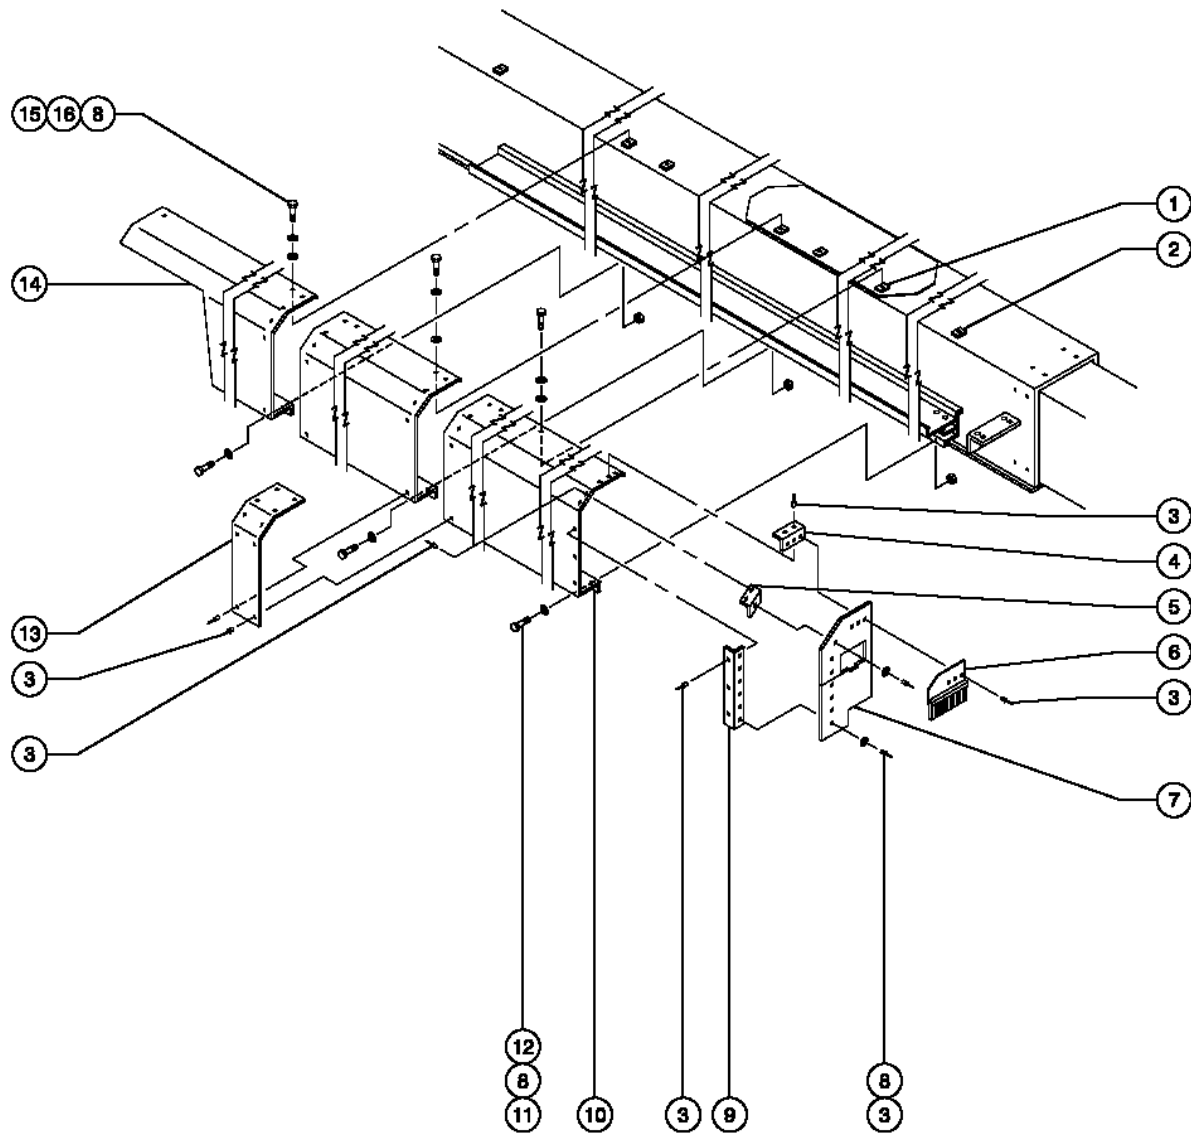

810.1 Hostile Environment Package, Cable Track

810.1 Hostile Environment Package, Cable Track

Item	Part No.	Description	Qty.
1	49626GT	BOLT PAD,CBL.TRK.CVR.,.50**.....	2
2	49625GT	BOLT PAD,CBL.TRK.CVR.,.75**.....	8
3	12037GT	RIVET,STL,STL,P,.25 X .5.....	27
4	53144GT	BRACKET,CBL TRK GASKET,S60/80.....	1
5	53145GT	BRACKET,CBL TRK GASKET,S60/80.....	1
6	53146GT	BRUSH,CABLE TRACK COVER, 6.69....	1
7	49624GT	END COVER GASKET,CBLE TRCK CVR.....	1
8	6638GT	WASHER,FLAT,USS,1/4"Y.....	17
9	53143GT	BRACKET, CABLE TRACK GASKET.....	1
10	53040GT	COVER, CABLE TRACK, 106.00".....	1
11	6090GT	SCREW,HHC,1/4-20 X .75.....	4
12	6889GT	NUT,LP NYLOCK,1/4-20.....	4
13	49623GT	JOINT COVER,CABLE TRACK.....	1
14	53039GT	COVER, CABLE TRACK, 102.00".....	1
15	8914GT	SCREW, HHC, 1/4-20 X .625.....	10
16	6356GT	WASHER, LOCK, .25.....	10