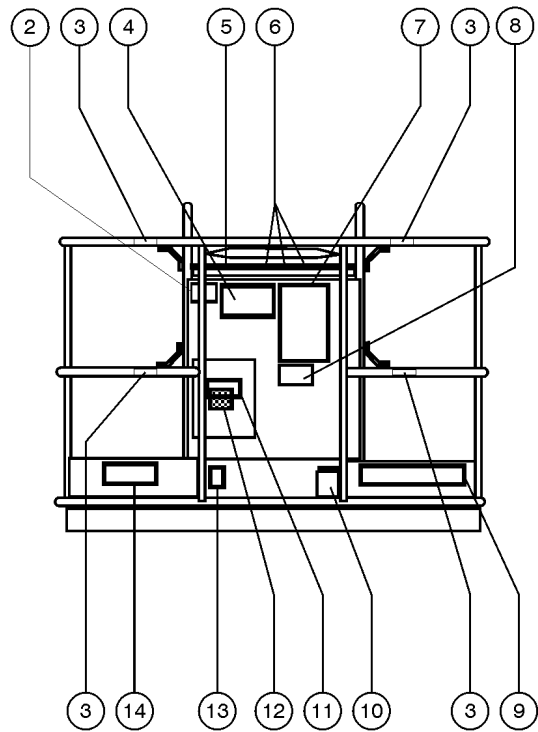

102.1 Decals and Paint - View 2

 Shading indicates that the decal is hidden from view.

102.1 Decals and Paint - View 2

Item	Part No.	Description	Qty.	Item	Part No.	Description	Qty.
--	1268GT	PAINT,AEROSOL,GENIE GRAY***		14	97887GT	DECAL,INSTR,MAX SIDE FRC,ANSI.....1 <i>ANSI and CSA models</i>	1
--	1484GT	PAINT,AEROSOL,BRIGHT BLUE***		--	44986GT	DECAL,INSTR,SIDE FRC/WIND,AUS.....1 <i>CE models</i>	1
--	32150GT	PAINT,WET,GENIE BLUE (1 GL)**		15	52966GT	DECAL,COSMETIC,4 X 2.....1	1
--	32151GT	PAINT,WET,GENIE GRAY (1 GL)**		--	52967GT	DECAL,COSMETIC,4 X 4.....1	1
--	46200GT	DECAL KIT,INSTRUCT,S60/65 DSL <i>Diesel Models; kit does not include Index No's. 5, 6, 8, 9, 13, 14, 15, 16 and 17</i>		16	28235GT	DECAL,POWER TO PLATFORM 115V...1	1
--	52056GT	DECAL KIT,INSTR,S60/65 GAS*** <i>Gasoline/LPG Models; kit does not include Index No's. 5, 6, 8, 9, 13, 14, 15, 16 and 17</i>		--	28174GT	DECAL,POWER TO PLATFORM 230V...1	1
1	28161GT	DECAL,WARN,CRUSH HAZARD HAND.....1	1	17	62077GT	DECAL,COSMETIC,S60.....2	2
2	33952GT	DECAL,DANGER,TILT ALARM.....1	1	17	62079GT	DECAL,COSMETIC,S65.....2	2
3	40434GT	DECAL,LANYARD ANCHORAGE POINT.....4	4	18	27564GT	DECAL,DANGER,ELEC.HAZ.STAY CLR.....1	1
4	43647GT	DECAL,NOTICE,OPER INST.IC***.....1	1	19	27207GT	DECAL,TRIANGLE,YELLOW.....2	2
5	32941GT	DECAL,PLATFORM CTRL PANEL***.....1 <i>to SN 3099</i>	1	20	27205GT	DECAL,ARROW YELLOW LRG 9".....1	1
--	33949GT	DECAL,PROTECTOR PLAT,S80/60***.....1	1	21	27206GT	DECAL,TRIANGLE,BLUE.....2	2
--	52156GT	DECAL,PLATFORM CTRL PANEL.....1 <i>from SN 3100 to SN 6829</i>	1	22	27204GT	DECAL,ARROW BLUE.....1	1
--	52251GT	DECAL,PROTECTOR,CLEAR,PLATE***.1	1				
--	72162GT	DECAL,PLATFORM CTRL PANEL.....1 <i>from SN 6830</i>	1				
5A	32941GT	DECAL,PLATFORM CTRL PANEL***.....1 <i>to SN 3099</i>	1				
--	33949GT	DECAL,PROTECTOR PLAT,S80/60***.....1	1				
5B	52156GT	DECAL,PLATFORM CTRL PANEL.....1 <i>from SN 3100 to SN 6829</i>	1				
5C	72162GT	DECAL,PLATFORM CTRL PANEL.....1 <i>from SN 6830</i>	1				
6	49927GT	DECAL,OPTION GLOW PLUGS***.....1	1				
--	32728GT	DECAL,OPTION GENERATOR***.....1	1				
--	44769GT	DECAL,LABEL,LFT/DRV SELECT.....1	1				
--	72867GT	DECAL,LABEL,LIGHTS***.....1	1				
7	97890GT	DECAL,DANGER,GEN SAFETY RULES.....1	1				
8	43595GT	DECAL,DANGER,TIP-OVER, TIRES***...1	1				
9	30080GT	DECAL,NOTICE,MAX LOAD 500 LBS...1	1				
--	32998GT	DECAL,NOTICE,MAX LOAD 600 LBS...1	1				
--	43594GT	DECAL,NOTICE,MAX LOAD 750 LBS...1	1				
10	28165GT	DECAL,INSTRUCT,FOOTSWITCH OPER.....1	1				
11	28236GT	DECAL,WARN,IMPROPER OPERATION.....1	1				
12	28176GT	DECAL,LABEL,MANUAL NOT HERE.....1	1				
13	44981GT	DECAL,LABEL,AIRLINE 110 PSI.....2	2				