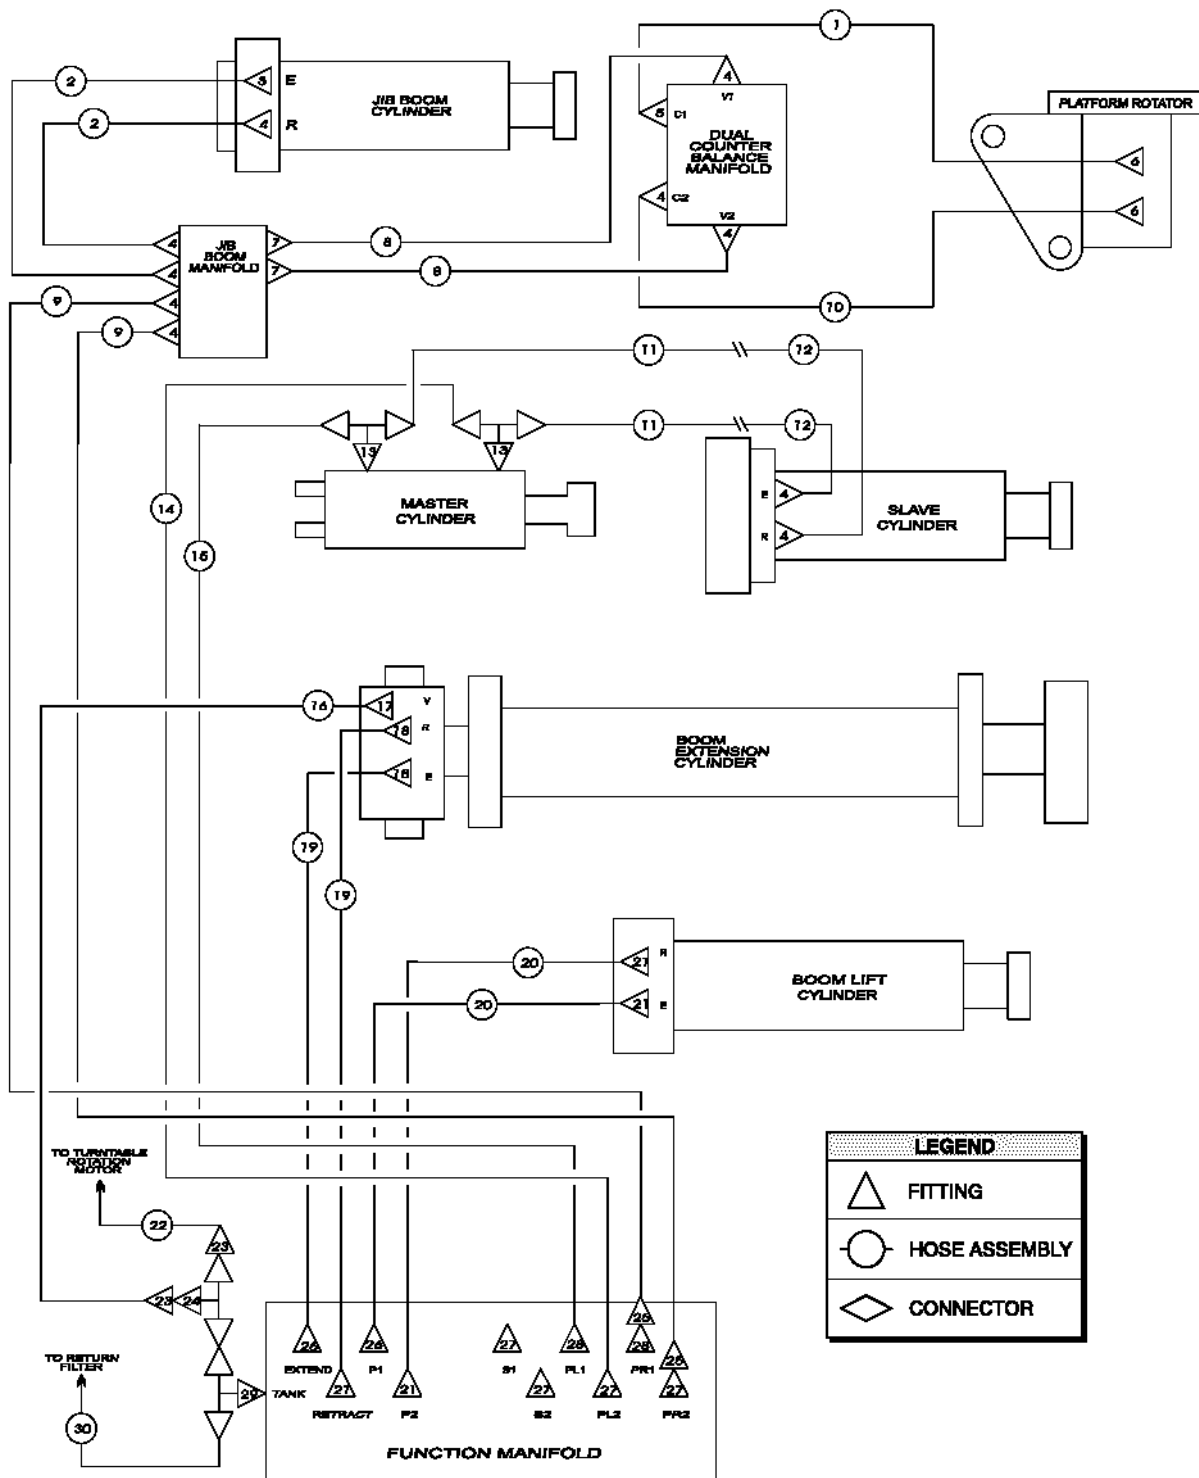

608.1 Hydraulic Hoses and Fittings - S-65

608.1 Hydraulic Hoses and Fittings - S-65

Item	Part No.	Description	Qty.
--	49612GT	O-RING KIT (ORFS FITTINGS)	
--	49613GT	PLUG AND CAP KIT-SERVICE,ORFS*	
1	~~49119-2550~~SGT	HOSE ASSY,1/4,STR FEM,STR FEM.....1	
2	49120-8500GT	HOSE ASSEMBLY-1/4".....2	
3	48900GT	CONN,520120-4-6,.035,ORI.....1	
4	48912GT	CONN,520120-4-6***.....10	
5	48911GT	ELBOW,90D,520220-4-6***.....1	
6	48886GT	CONNECTOR,520120-4 SPEC.....2	
7	48913GT	CONN,520120-4-6,.030 ORI.....2	
8	49119-8500GT	HOSE ASSY,1/4,STR FEM,STR FEM.....2	
9	49112-8390GT	HOSE ASSEMBLY-1/4".....2	
10	49120-3200SGT	HOSE ASSEMBLY,1/4".....1	
11	49118-7350GT	HOSE ASSEMBLY-1/4".....2	
12	49121-3088GT	HOSE ASSY,1/4,STR FEM,STR MALE...2	
13	48919GT	TEE,BRANCH,520429-6.....2	
14	49122-14525GT	HOSE ASSEMBLY-1/4".....1	
15	49122-13750GT	HOSE ASSEMBLY-1/4".....1	
16	49116-1590GT	HOSE ASSY,1/4,45 FEM,STR FEM.....1	
17	48907GT	ELBOW,45D,520320-4.....1	
18	48937GT	ELBOW,45D,520320-8.....2	
19	~~49109-1650~~SGT	HOSE ASSY,1/2,90 FEM,STR FEM.....2	
20	49109-8550SGT	HOSE ASSY,1/2,90 FEM,STR FEM.....2	
21	48933GT	CONN,520120-8***.....4	
22	49119-1625GT	HOSE ASSY,1/4,STR FEM,STR FEM.....1	
23	48956GT	REDUCER,520123-10-4.....2	
24	48955GT	TEE,RUN,SWIVEL,520432-10.....1	
25	48892GT	ELBOW,SWIVEL 90D, 520221-6.....2	
26	48934GT	CONN,LONG,520122-8.....2	
27	48916GT	FITTING,CONN,520120-6.....4	
28	48917GT	CONN,LONG,520122-6.....2	
29	48954GT	TEE,BRANCH,520429-10.....1	
30	49153-1600GT	HOSE ASSEMBLY-3/4" 100R1.....1