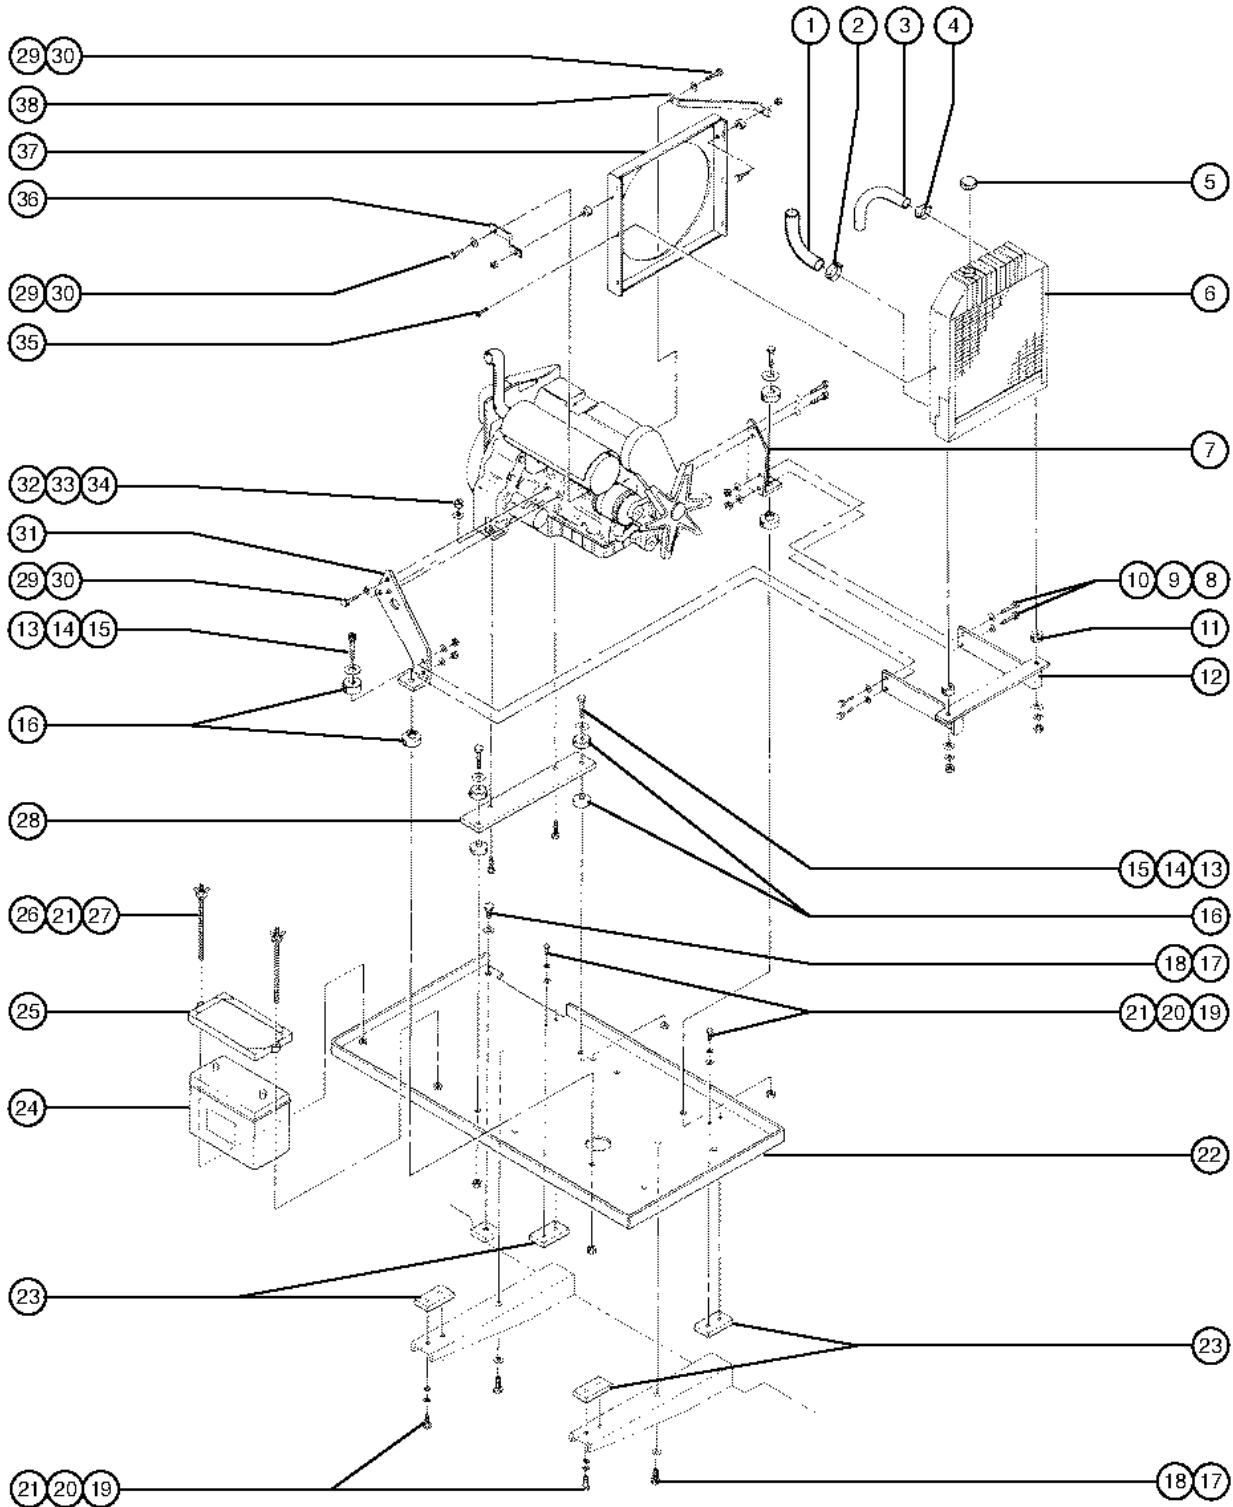

403.1 Ford LRG-423 Engine - View 3 (to SN 3089)

403.1 Ford LRG-423 Engine - View 3 (to SN 3089)

Item	Part No.	Description	Qty.
1	77170GT	HOSE,LOWER RADIATOR,Z45.....	1
2	13014GT	CLAMP,HOSE,2.25" DIA.....	1
3	33965GT	HOSE, UPPER RADIATOR.....	1
4	45171GT	CLAMP,HOSE,1.75,LINED.....	1
5	27943GT	CAP,RADIATOR,FORD***.....	1
6	33969GT	RADIATOR,FORD,LRG.....	1
--	28717GT	VALVE,DRAIN,FORD,BLOCK,RAD.....	1
7	29297GT	WELDMENT,FORD ENG.MNT,INBOARD.....	1
8	8516GT	SCREW,HHC,3/8-16 X 1.50,GR5.....	4
9	6097GT	WASHER,FLAT,USS,3/8",Y.....	8
10	4828GT	NUT,NYLOCK,3/8-16.....	4
11	24038GT	SHOCK MOUNT,SMALL.....	2
12	34929-SGT	WELDMENT,RADIATOR MOUNT LRG423.....	1
13	6023GT	SCREW,HHC,5/8-11 X 3.5.....	4
14	6035GT	WASHER,FLAT,USS,5/8",Y.....	4
15	6024GT	NUT,NYLOCK,5/8-11.....	4
16	28076GT	ISOLATOR,VIBRATION,LG,RD&WH***...4	4
17	29883GT	SCREW,HHC,5/8-11 X 1.75 GRD.8.....	3
18	13064GT	WASHER,FLAT,.625 HARDENED.....	3
19	6090GT	SCREW,HHC,1/4-20 X .75.....	8
20	6356GT	WASHER, LOCK, .25.....	8
21	6638GT	WASHER,FLAT,USS,1/4"Y.....	10
22	30679-SGT	WELDMENT, ENGINE MODULE PLATE.....	1
23	45209GT	WEAR PAD,4X2X.5 W/INSERT***.....	4
24	30143GT	BATTERY,12V,1000 CCA GRP 31.....	1
25	30144GT	BATTERY HOLD DOWN,GROUP 31.....	1
26	30784-975GT	THREADED ROD,(1/4-20),9.75.....	2
27	8170GT	NUT,WING,1/4-20.....	2
28	28234P-SGT	PLATE,ENGINE MOUNT,PAINTED.....	1
29	27034GT	SCREW,HHC,M10 X 25MM,GR 8.8.....	7
30	22700GT	WASHER,LOCK,M10.....	7
31	33995GT	WELDMENT,FORD ENG MT,OUTBOARD.....	1
32	6198GT	NUT,NYLOCK,1/2-13.....	2
33	6095GT	WASHER,FLAT,USS,1/2",Y.....	2
34	10598GT	SCREW,HHC,1/2-13 X 3.....	2
35	21018GT	SCREW,PHIL,PHM,10-24 X.38,SEMS...6	6
36	34942P-SGT	STRUT,RH,FORD RADIATOR,PAINT.....	1
37	34927P-SGT	SHROUD,RADIATOR LRG 423 BLUE**.....	1
38	34943P-SGT	MOUNT,RAD.SUPPT,LH,BLUE.....	1