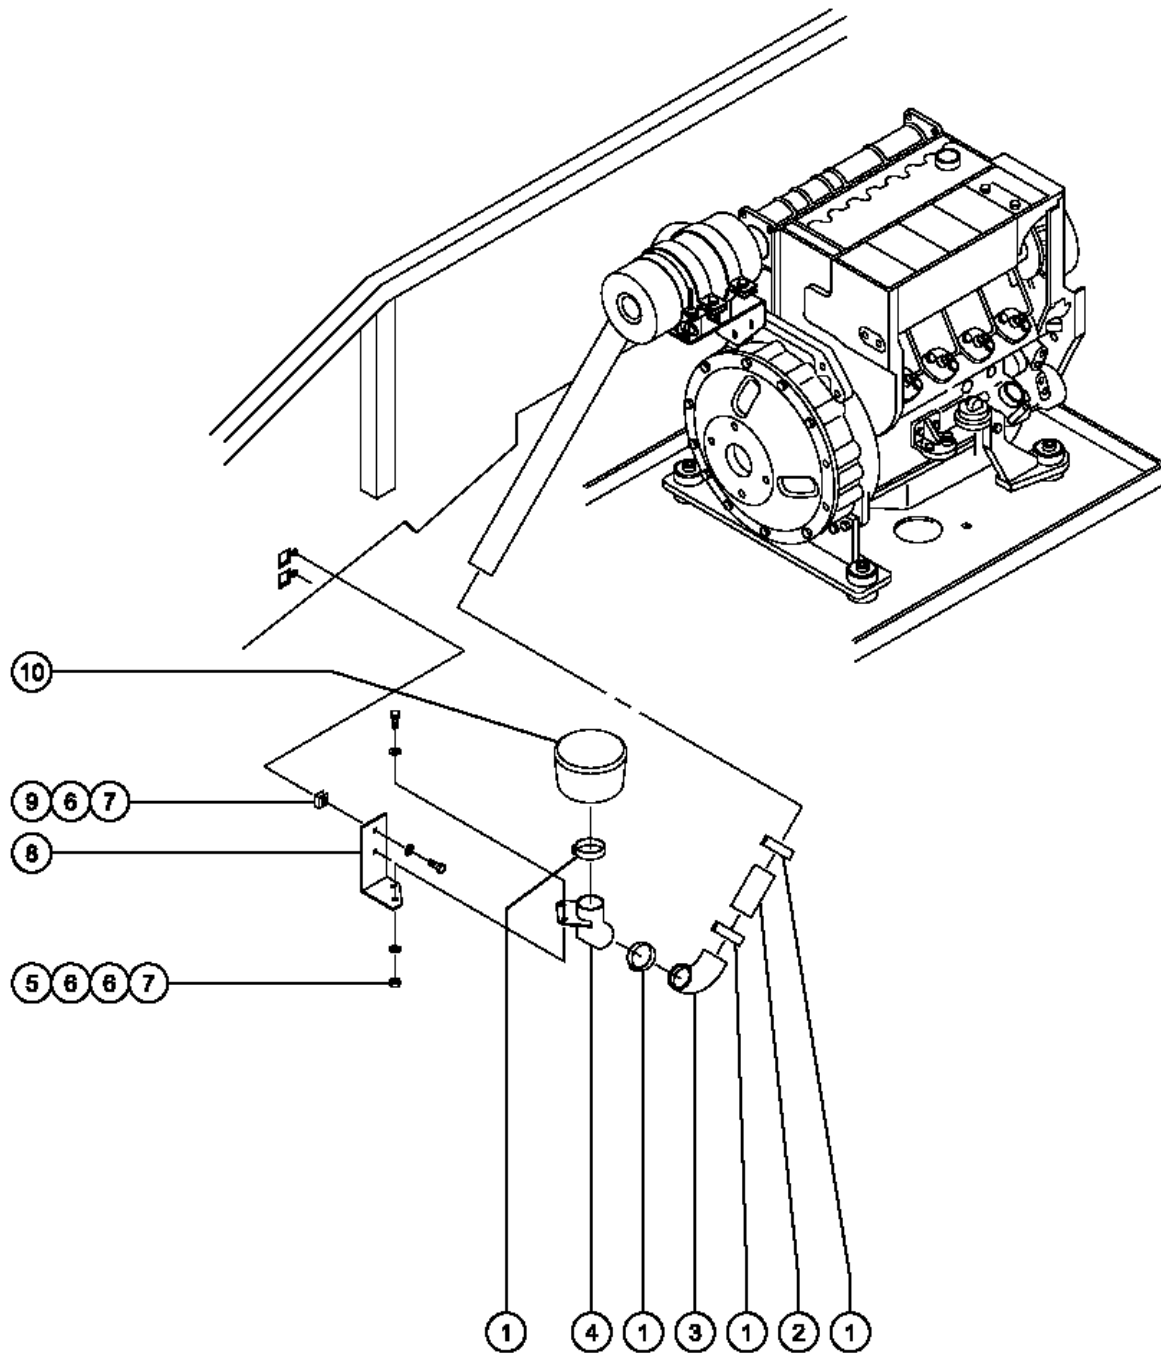

811.1 Hostile Environment Package, Engine

811.1 Hostile Environment Package, Engine

Item	Part No.	Description	Qty.
--	102007GT	OPT,PRECLEANER,PERKINS,S40	
--	36873GT	S60,80 HOSTILE ENVIRONMT,DEUTZ	
1	30971GT	CLAMP,HOSE,3.00".....	4
2	35067-800GT	TUBE,RD,ALUM 2.5 X .083..... <i>Deutz models</i>	1
--	35067-300GT	TUBE,RD,ALUM 2.5 X .083 X 3.00..... <i>Perkins models</i>	1
3	34164GT	ELBOW,90 DEGR,RUBBER,2.5" I.D.*.....	1
4	34526GT	WELDMENT,PRECLEANER MOUNT..... <i>Deutz models</i>	1
4	34894GT	WELDMENT,AIR CLEANER..... <i>Perkins models</i>	1
5	4828GT	NUT,NYLOCK,3/8-16.....	2
6	6097GT	WASHER,FLAT,USS,3/8",Y.....	6
7	6175GT	SCREW,HHC,3/8-16 X 1.....	4
8	53129GT	BRACKET, PRE-FILTER..... <i>Deutz models</i>	1
--	63633PGT	BRKT, PREFILTER ADAPTER PAINTD..... <i>Perkins models</i>	1
9	29868GT	SPRING CLIP,3/8-16,.05-.20X.73,ZAG....	2
10	34959GT	PRECLEANER,AIR INTAKE***.....	1