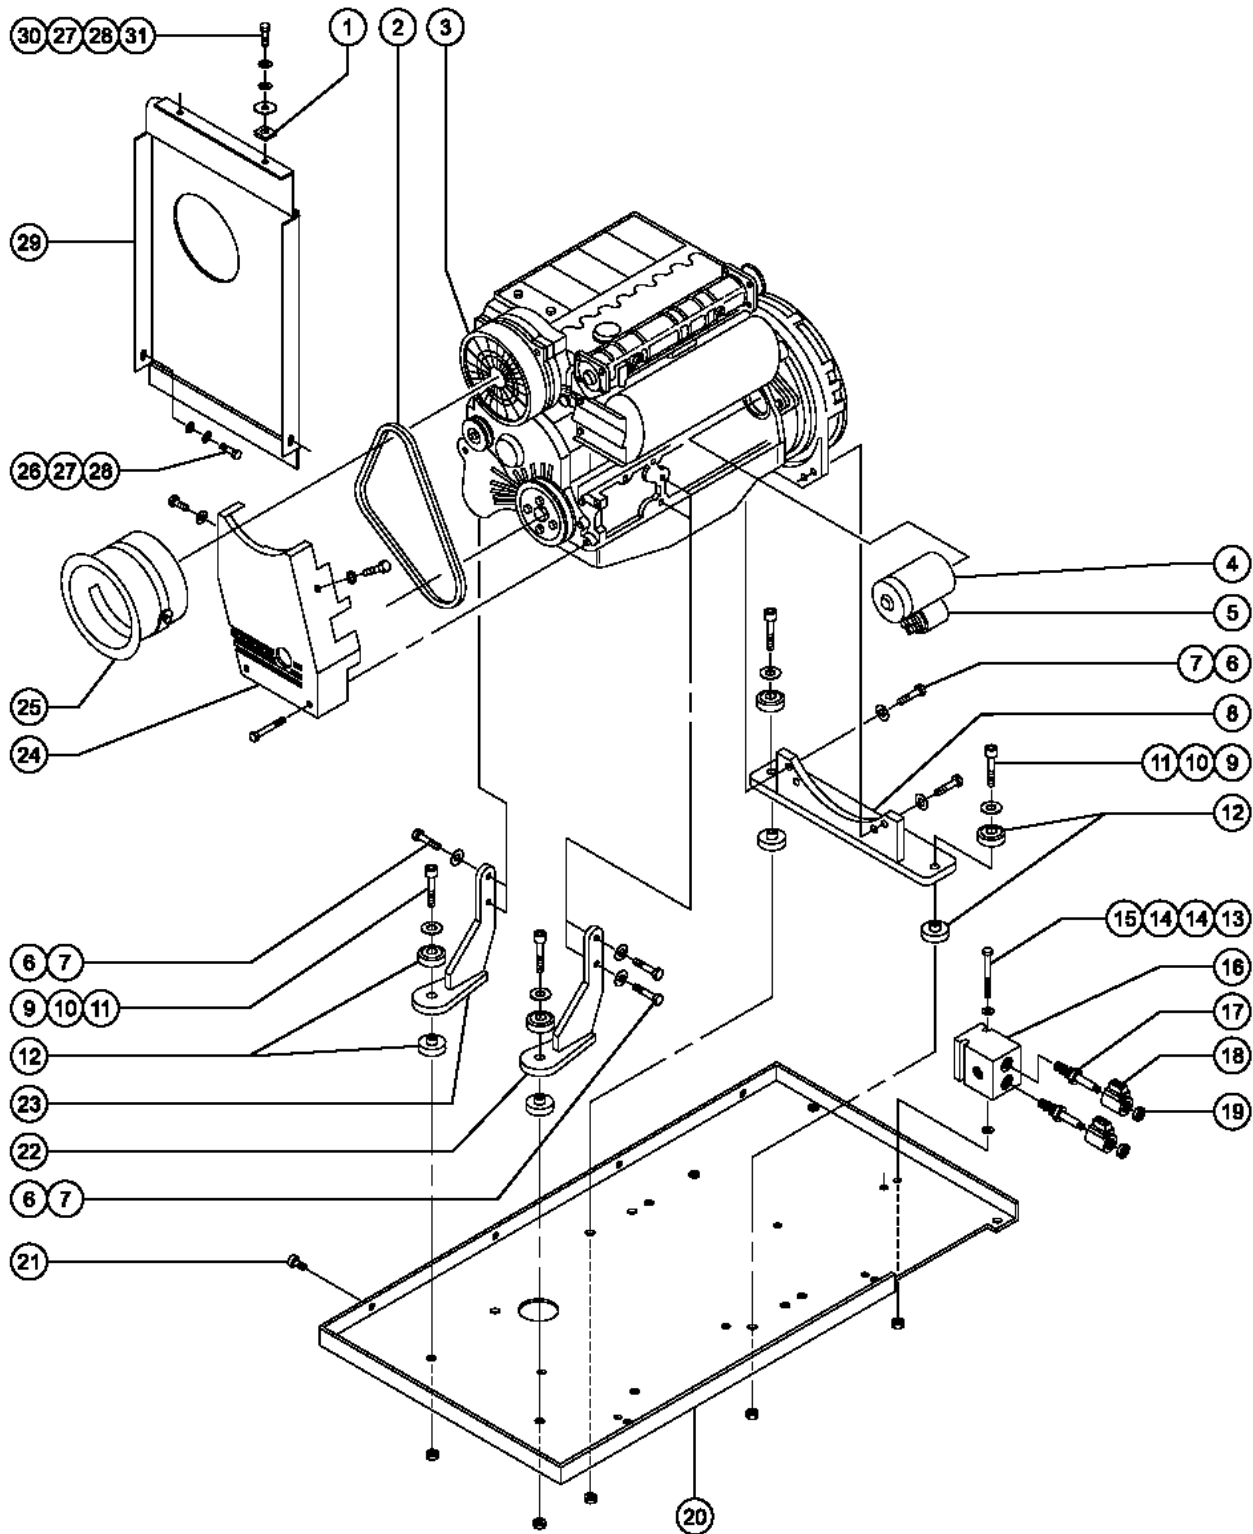

404.1 Deutz F4L 1011F Engine - View 1

404.1 Deutz F4L 1011F Engine - View 1

Item	Part No.	Description	Qty.
--	70453GT	ENGINE,DEUTZ D2011L031 <i>F3L 1011 AND F3L 1011F Engines only</i>	
1	29868GT	SPRING CLIP,3/8-16,.05-.20X.73,ZAG....2	
2	32698GT	BELT,V, DEUTZ DIESEL ENGINE.....1	
3	35586GT	ALTERNATOR, DEUTZ F3L10/F4L10*....1	
4	139709GT	STARTER, 12V <i>9 tooth; inspect old starter before ordering (includes item 5)</i>	
4	37950GT	STARTER,DEUTZ,F4L1011F/F3L1011...1 <i>11 tooth; inspect old starter before ordering (includes item 5)</i>	
5	49915GT	SOLENOID-STARTR DEUTZF4L1011F*.....1	
6	34265GT	SCREW,HHC,M14 X 55.....8	
7	37505GT	WASHER,LOCK,M14.....8	
8	29550GT	WELDMENT,DEUTZ ENGINE MOUNT...1	
9	53909GT	SCREW,HHC,5/8-11 X 4.0 GR8.....4	
10	33418GT	WASHER,FLAT,.625 X 2.25 X.15.....4	
11	6024GT	NUT,NYLOCK,5/8-11.....4	
12	28076GT	ISOLATOR,VIBRATION,LG,RD&WH***...4	
13	6115GT	SCREW,HHC,1/4-20 X 3.5.....2	
14	6638GT	WASHER,FLAT,USS,1/4"Y.....4	
15	6889GT	NUT,LP NYLOCK,1/4-20.....2	
16	42157GT	MANIFOLD,BRAKE/MOTOR SHIFT.....1 <i>includes Index No's. 17 through 19</i>	
17	65766GT	VALVE,SOLENOID,10V W/DIODE***.....2 <i>includes Index No's. 18 and 19</i>	
18	43601GT	COIL,SOLENOID VLV,10V W/ DIODE.....2	
19	45912GT	NUT,SOLENOID VALVE 2P3W.....2	
20	30679-SGT	WELDMENT, ENGINE MODULE PLATE.....1	
21	34619GT	BUMPER,RUBBER***.....1	
22	32748GT	WELMENT,DEUTZ ENGINE MOUNT....1	
23	32749GT	WELDMENT,DEUTZ ENGINE MOUNT...1	
24	29555GT	COVER,FRONT DEUTZ ENGINE.....1	
25	35498GT	GUIDE RING W/RUBBER LIP.....1	
26	6175GT	SCREW,HHC,3/8-16 X 1.....2	
27	6021GT	WASHER, LOCK, .375.....4	
28	5397GT	WASHER,FLAT,USS,5/16",Y.....4	
29	49609PGT	BAFFLE,AIR,DEUTZ,PAINTED.....1	
30	6708GT	SCREW,HHC,3/8-16 X 2.25.....2	
31	6095GT	WASHER,FLAT,USS,1/2",Y.....2