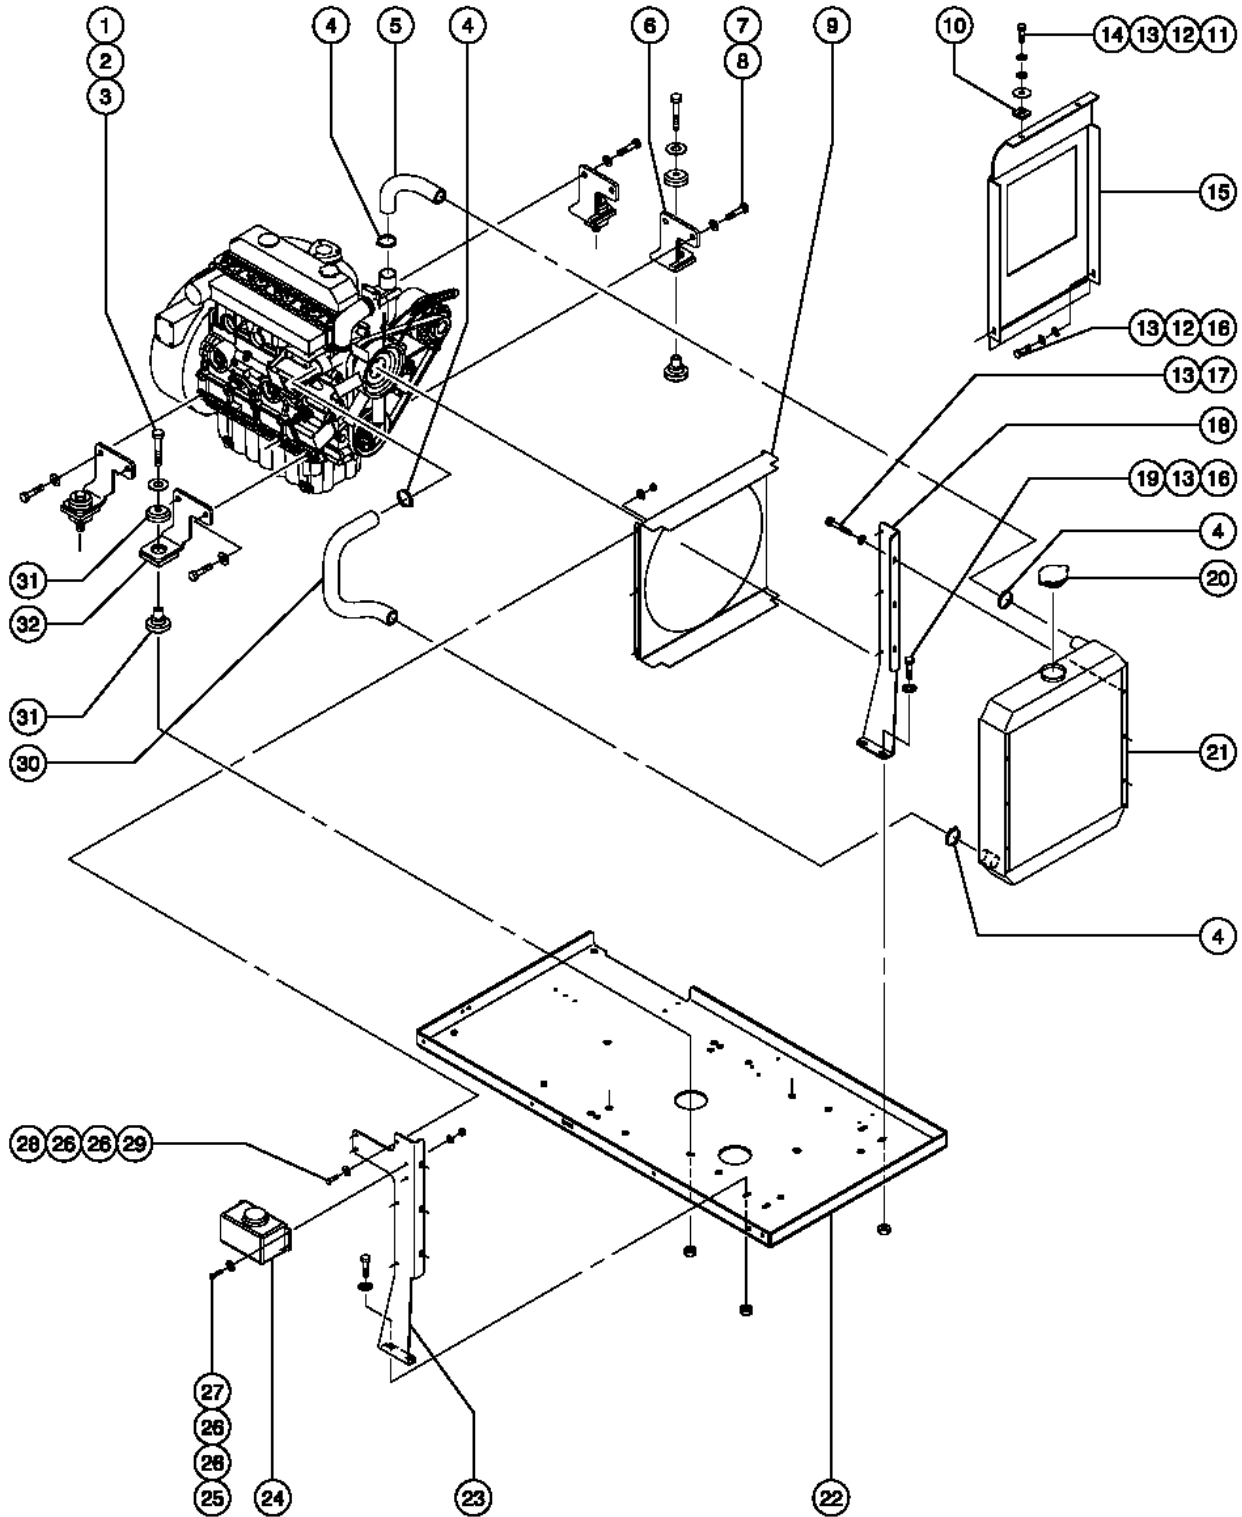

410.1 Perkins 704-30 Engine - View 4

410.1 Perkins 704-30 Engine - View 4

Item	Part No.	Description	Qty.
1	53909GT	SCREW,HHC,5/8-11 X 4.0 GR8.....	4
2	33418GT	WASHER,FLAT,.625 X 2.25 X.15.....	4
3	6024GT	NUT,NYLOCK,5/8-11.....	4
4	13014GT	CLAMP,HOSE,2.25" DIA.....	4
5	63413GT	RADIATOR HOSE, UPPER.....	1
6	63418GT	WELDMENT,ENGINE MOUNT,INBOARD.....	2
7	49384GT	SCREW,HHC,M14 X 30.....	4
8	37505GT	WASHER,LOCK,M14.....	4
9	63364PGT	FAN SHROUD, PAINTED.....	1
10	29868GT	SPRING CLIP,3/8-16,.05-.20X.73,ZAG...2	2
11	6708GT	SCREW,HHC,3/8-16 X 2.25.....	2
12	6021GT	WASHER, LOCK, .375.....	4
13	5397GT	WASHER,FLAT,USS,5/16",Y.....	14
14	6095GT	WASHER,FLAT,USS,1/2",Y.....	4
15	63401PGT	BAFFLE,PERKINS,S60/80,PAINTED*.....	1
16	6175GT	SCREW,HHC,3/8-16 X 1.....	6
17	13002GT	SCREW,HHC,5/16-18 X 1 GR5.....	6
18	63362PGT	RADIATOR MOUNT, LH, PAINTED.....	1
19	7713GT	NUT, LP NYLOCK, 3/8-16.....	6
20	65473GT	CAP,RADIATOR,PERKINS/FORD.....	1
21	63462GT	RADIATOR,PERKINS,GM.....	1
22	30679-SGT	WELDMENT, ENGINE MODULE PLATE.....	1
23	63363PGT	RADIATOR MOUNT, RH PAINTED.....	1
24	54071GT	COOLANT RETURN SYSTEM,Z45***.....	1
--	72327GT	CAP, COOLANT RET SYS(54071).....	1
25	6090GT	SCREW,HHC,1/4-20 X .75.....	4
26	6638GT	WASHER,FLAT,USS,1/4"Y.....	22
27	6889GT	NUT,LP NYLOCK,1/4-20.....	4
28	6888GT	SCREW,HHC,1/4-20 X 1.....	6
29	6091GT	NUT,NYLOCK,1/4-20.....	6
30	63414GT	RADIATOR HOSE, LOWER.....	1
31	28076GT	ISOLATOR,VIBRATION,LG,RD&WH***...4	4
32	63419GT	WELDMENT,ENGINE MOUNT,OUTBOARD.....	2