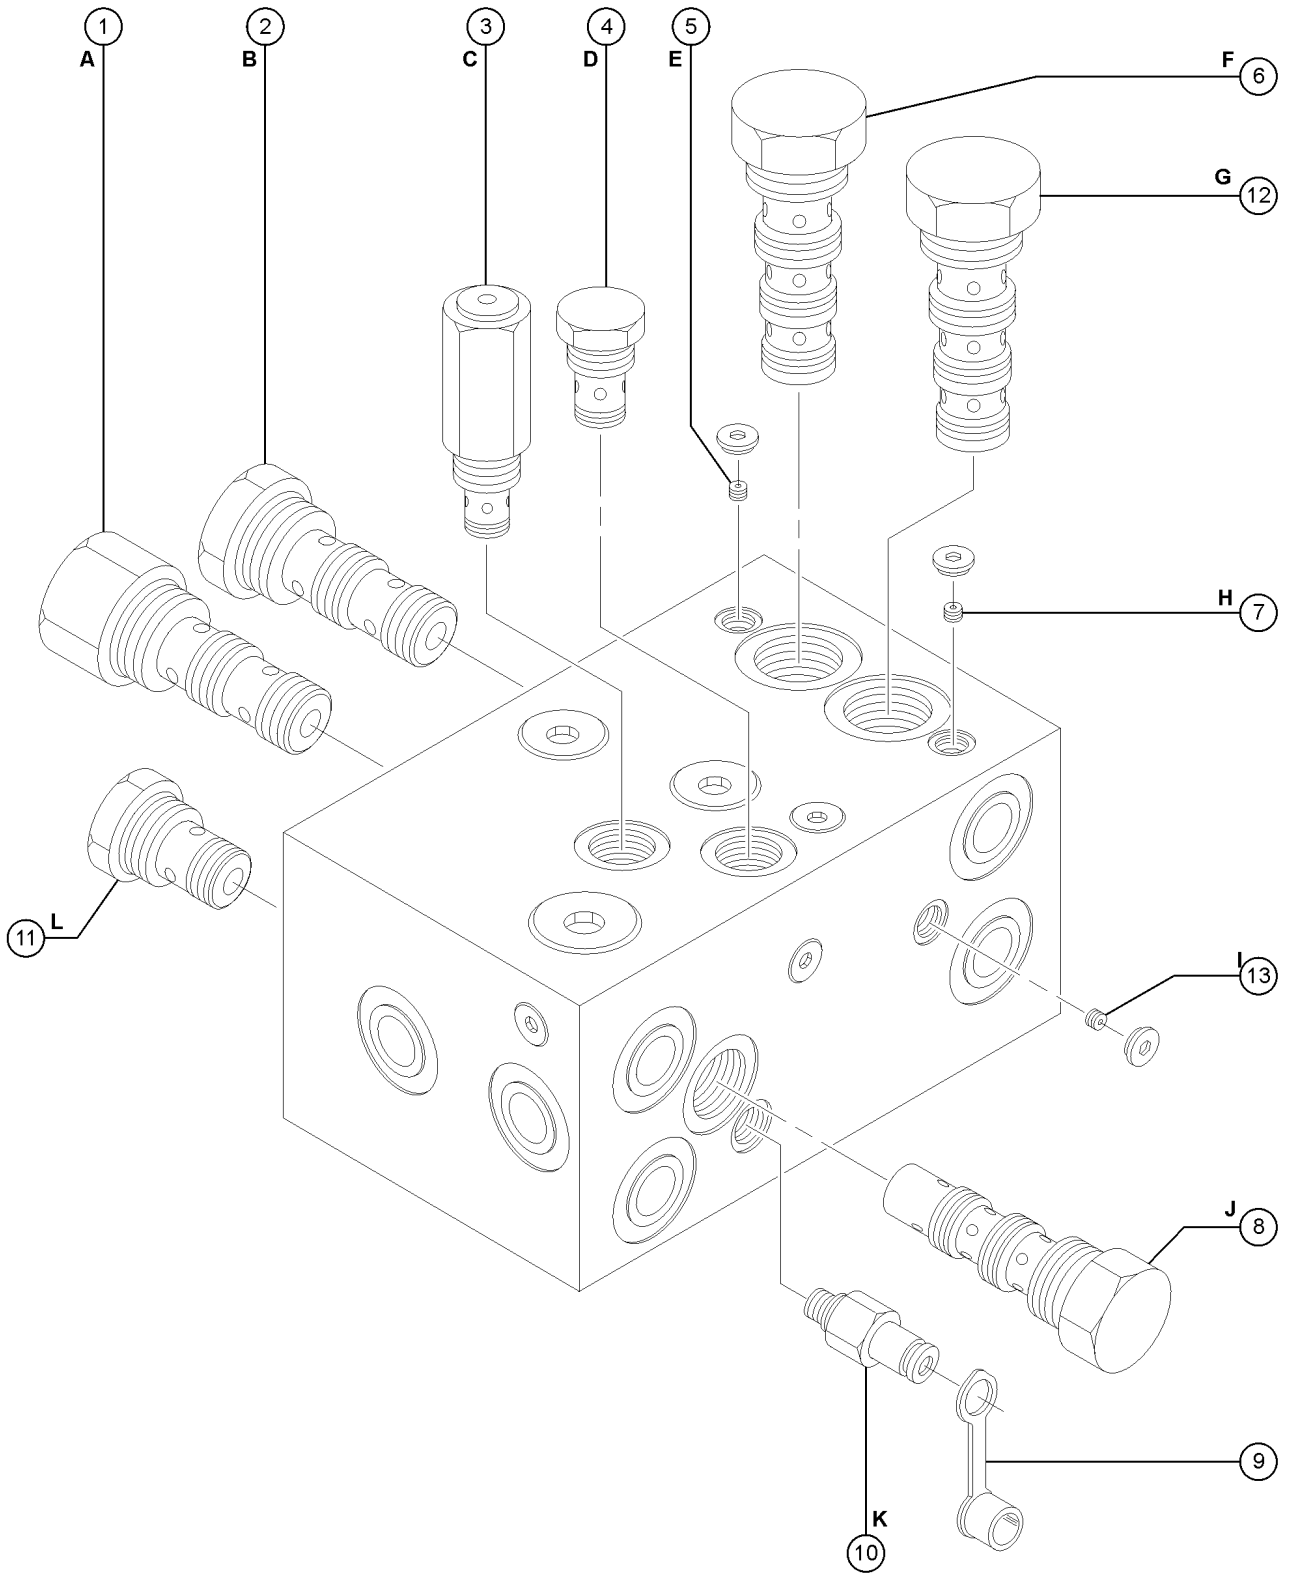

304.1 Drive Manifold (to SN 7809)