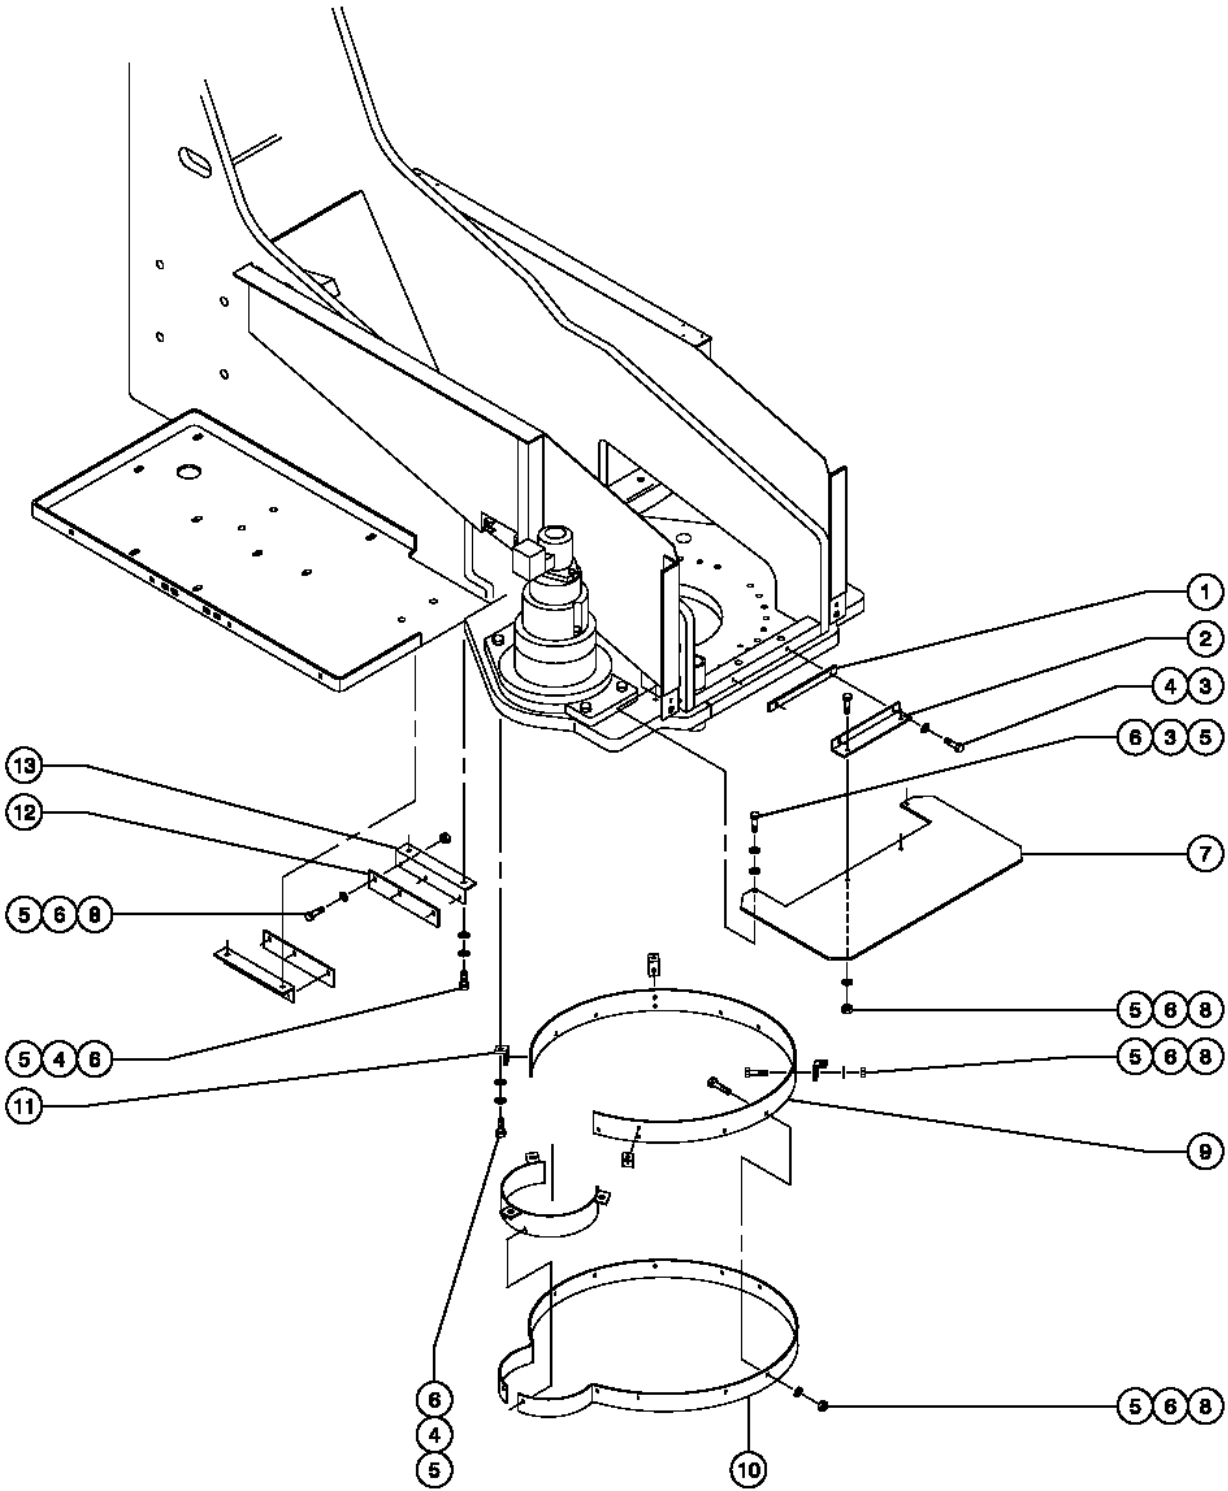

808.1 Hostile Environment Package, Turntable

808.1 Hostile Environment Package, Turntable

Item	Part No.	Description	Qty.
1	35424PGT	FLATBAR,CHASSIS SPACER BLUE.....1	
2	35423PGT	ANGLE,FRONT CHASSIS GUARD BLUE.....1	
3	6888GT	SCREW,HHC,1/4-20 X 1.....2	
4	6356GT	WASHER, LOCK, .25.....8	
5	6090GT	SCREW,HHC,1/4-20 X .75.....31	
6	6638GT	WASHER,FLAT,USS,1/4"Y.....31	
7	34992PGT	PLATE,FRONT CHASSIS GUARD,BLUE.....1	
8	6091GT	NUT,NYLOCK,1/4-20.....21	
9	35419PGT	BRACKET,RING GUARD.....1	
10	35421GT	WIPER,RING GEAR.....1	
11	81062PGT	ANGLE,RING GUARD *PAINTED.....4	
12	53633GT	WIPER, RING GEAR.....2	
13	35420PGT	BRACKET,RING GUARD MTG.BLUE.....2	