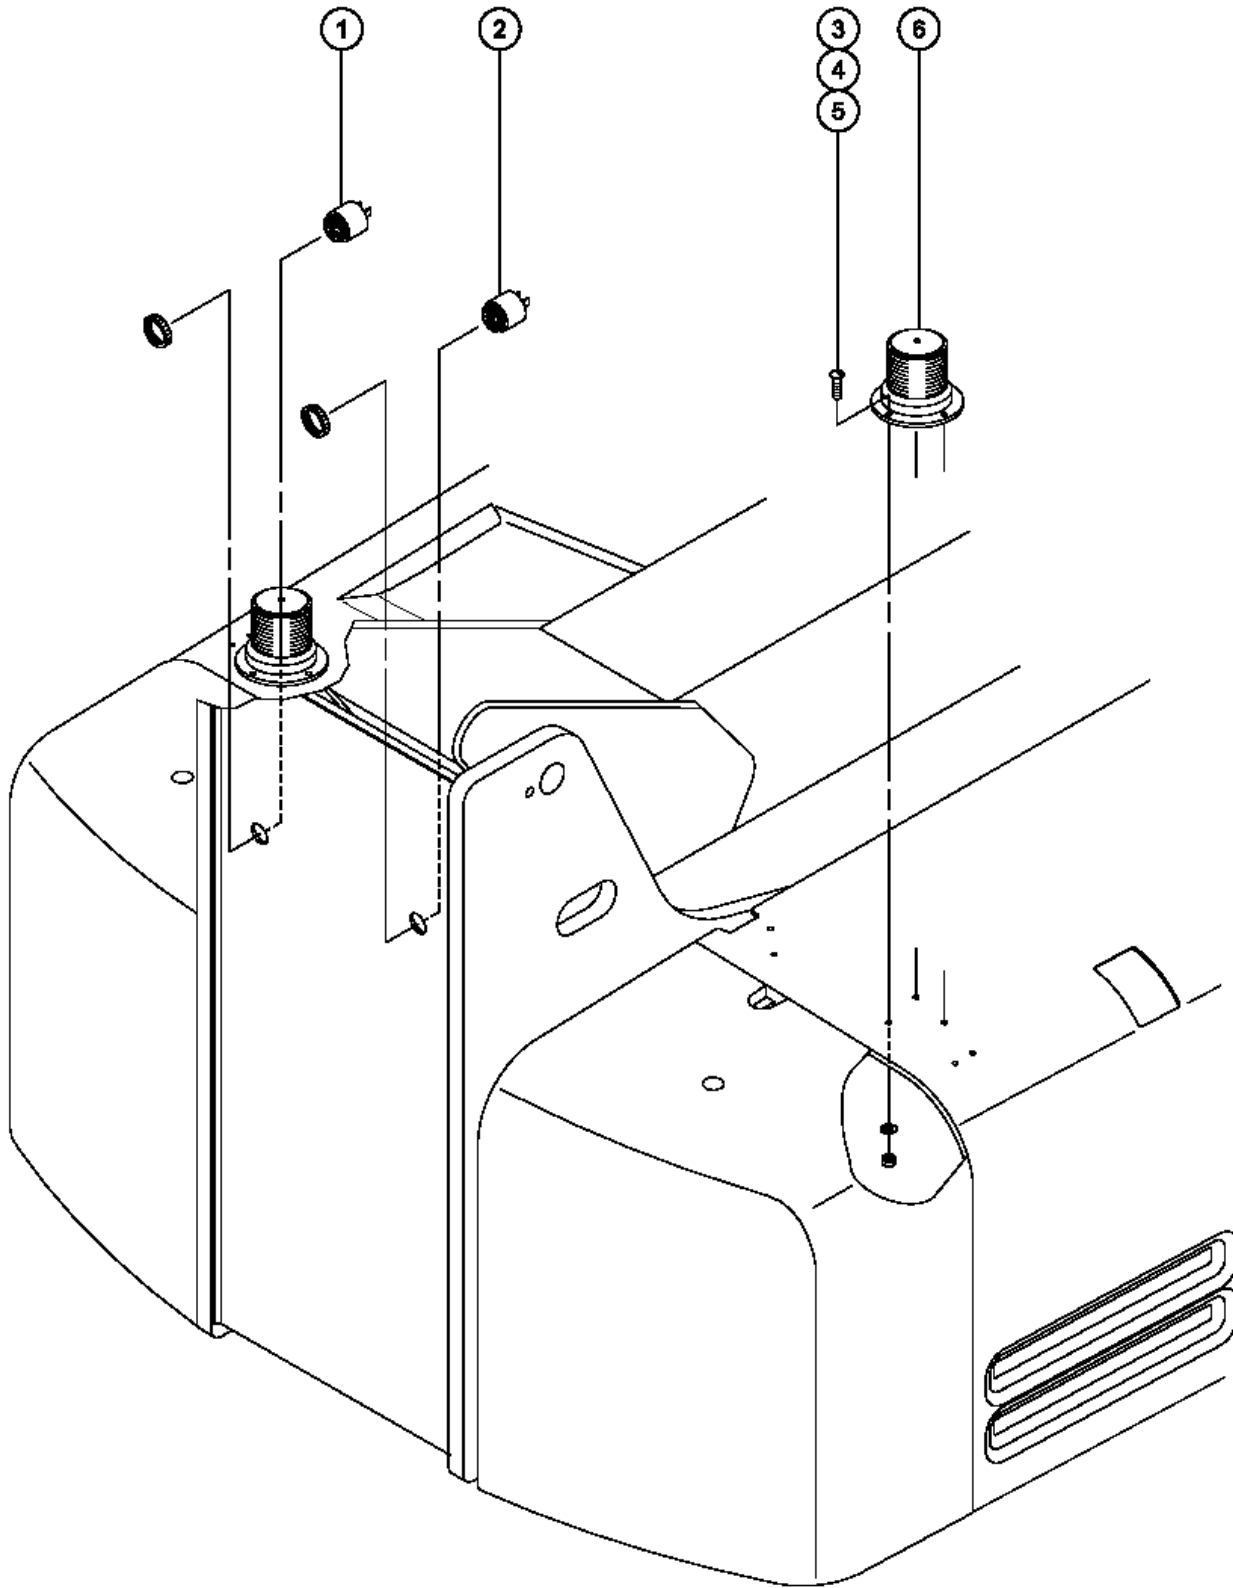

801.1 Alarm and Beacon Package

801.1 Alarm and Beacon Package

Item	Part No.	Description	Qty.
--	46984GT	ALARM PKG,S60/80***	
1	230392GT	ALARM,DESCENT.....1 <i>Does not include 72326 nut</i>	1
1	72326GT	NUT - PLASTIC,RING FOR ALARMS.....1	1
2	18963GT	ALARM,INTERMITTENT TONE 6-30V*...1 <i>Does not include 72326 nut</i>	1
2	72326GT	NUT - PLASTIC,RING FOR ALARMS.....1	1
3	6147GT	SCREW,RHM,10-32 X 1.....6	6
4	6146GT	WASHER,FLAT,MS,#10,Y.....6	6
5	6178GT	NUT,NYLOCK,10-32.....6	6
6	56704GT	STROBE,FIREBOLT,12-80VDC,AMB**...2 <i>(replaced 20189)</i>	2
--	122019GT	FLASHTUBE,U SHAPED,360DEG,BULB	
--	226393GT	FLASHTUBE,STRAIGHT,360DEG,BULB	
--	72282GT	LENS,AMBER,STROBE,FIREBOLT.....2	2