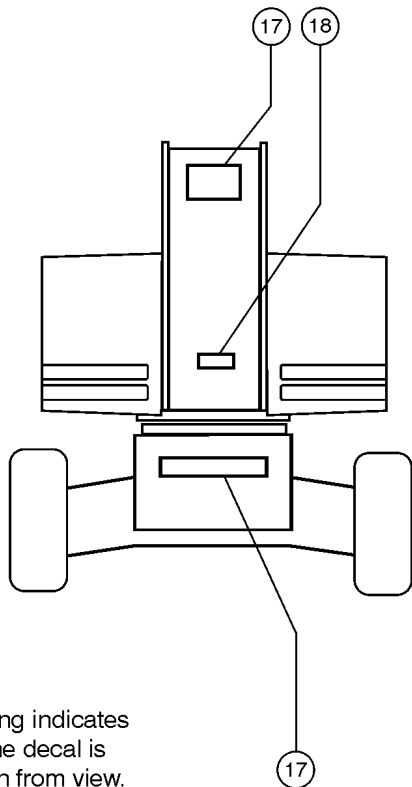

101.1 Decals and Paint - View 1

Item	Part No.	Description	Qty.	Item	Part No.	Description	Qty.
--	1268GT	PAINT,AEROSOL,GENIE GRAY***		20	28160GT	DECAL,LABEL,LIQUID PROPANE.....1	
--	1484GT	PAINT,AEROSOL,BRIGHT BLUE***		21	44981GT	DECAL,LABEL,AIRLINE 110 PSI.....2	
--	32150GT	PAINT,WET,GENIE BLUE (1 GL)**		22	28181GT	DECAL,WARN,FALL HAZARD.....1	
--	32151GT	PAINT,WET,GENIE GRAY (1 GL)**		23	52972GT	DECAL,CE MARK,3".....1	
--	46200GT	DECAL KIT,INSTRUCT,S60/65 DSL <i>Diesel Models; kit does not include Index No's. 4, 6, 9, 13, 17, 18, 20, 21 and 23</i>		--	97890GT	DECAL,DANGER,GEN SAFETY RULES.....1	
--	52056GT	DECAL KIT,INSTR,S60/65 GAS*** <i>Gasoline/LPG Models; kit does not include Index No's. 4, 6, 9, 13, 17, 18, 19, 21 and 23</i>		24	28157GT	DECAL,USE DEXRON***.....1	
1	28158GT	DECAL,LABEL,UNLEADED GAS ONLY.....2					
--	28159GT	DECAL,DIESEL.....2					
2	28171GT	DECAL,DANGER,NO SMOKING ***.....2					
3	43647GT	DECAL,NOTICE,OPER INST.IC***.....1					
4	49926GT	DECAL,GND CONT PNL,S45/60/80**.....1 <i>to SN 6829</i>					
--	72160GT	DECAL,GND CONT PNL,S45/S60/80.....1 <i>from SN 6830</i>					
5	25994GT	DECAL, NOTICE, SHUTOFF VALVES.....1					
6	77046GT	SERIAL # LABEL,MYLAR 4X8***.....1					
7	28161GT	DECAL,WARN,CRUSH HAZARD HAND.....7					
8	28177GT	DECAL,WARN,CRUSH HAZARD PLAT.....2					
9	28235GT	DECAL,POWER TO PLATFORM 115V...1					
--	28174GT	DECAL,POWER TO PLATFORM 230V...1					
10	27564GT	DECAL,DANGER,ELEC.HAZ.STAY CLR.....3					
11	33973GT	DECAL,NOTICE,TIRE PRESSURE.....2					
12	43663GT	DECAL,NOTICE, FUNCTION ENABLE*.....1					
13	62076GT	DECAL,COSMETIC,GENIE S-60.....1					
13	62078GT	DECAL,COSMETIC,GENIE S65.....1					
14	28164GT	DECAL,NOTICE,HAZARDOUS MAT'LS*.....1					
15	28175GT	Warning - Compartment Access.....1					
16	31060GT	DECAL,DANGER DO NOT ALTER SWTC.....1					
17	62077GT	DECAL,COSMETIC,S60.....1					
17	62079GT	DECAL,COSMETIC,S65.....1					
18	49741GT	DECAL,NOTICE,FORD EFI ENG SPEC.....1					
--	53037GT	DECAL,NOTICE,DEUTZ ENG SPEC.....1					
--	82644GT	DECAL, ENGINE SPEC, PERKINS.....1					
19	35599GT	DECAL,NOTICE,AIR INLET***.....1 <i>Diesel Models</i>					

102.1 Decals and Paint - View 2

Shading indicates that the decal is hidden from view.