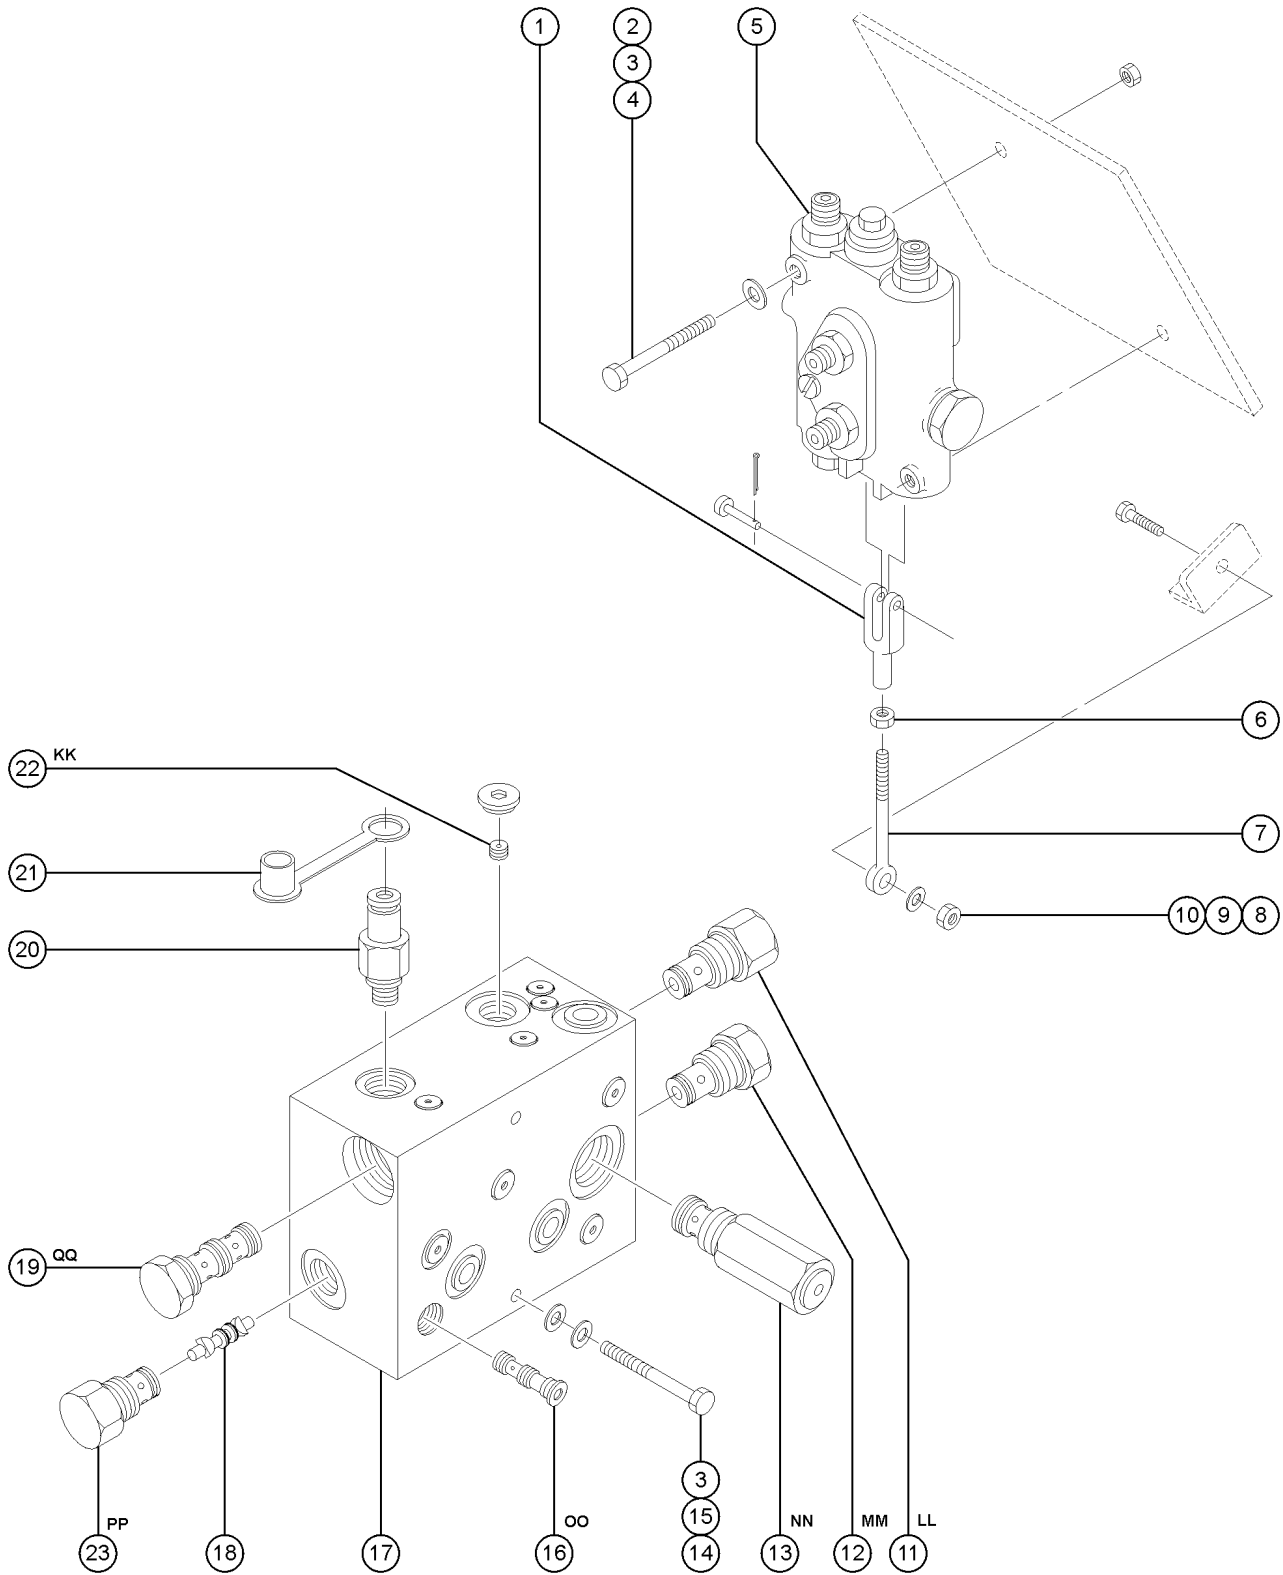

206.1 2WD Oscillation Manifold and Control Valve

206.1 2WD Oscillation Manifold and Control Valve

Item	Part No.	Description	Qty.
--	49612GT	O-RING KIT (ORFS FITTINGS)	
--	49613GT	PLUG AND CAP KIT-SERVICE,ORFS*	
1	21130GT	CLEVIS YOKE-1/4-28,PLTD W/PIN.....1 <i>includes clevis pin and cotter pin</i>	
2	6884GT	SCREW,HHC,1/4-20 X 2.5.....2	
3	6638GT	WASHER,FLAT,USS,1/4"Y.....4	
4	6091GT	NUT,NYLOCK,1/4-20.....2	
5	30558GT	VLV,MAN,3 POS/4 WAY,OPEN CTR.....1	
--	32681GT	SEAL KIT,CONTROL VALVE.....1	
6	21496GT	NUT,HEX,1/4-28.....1	
7	34858GT	ROD END,1/4-28 OSC.LINKAGE.....1	
8	5365GT	NUT,NYLOCK,10-24.....1	
9	6146GT	WASHER,FLAT,MS,#10,Y.....1	
10	6584GT	SCREW,SHS,10-24 X .625.....1	
11	27532GT	VALVE,DIFFERENTIAL SENSING.....1 <i>LL, Differential sensing circuit</i>	
--	110197GT	SEAL KIT, VALVE, #10	
12	32725GT	VALVE,CHECK (30797).....1 <i>MM, Oscillate check - left</i>	
--	110194GT	SEAL KIT, VALVE, #10	
13	37050GT	VALVE,UNLOADER,P.O.....1 <i>NN, Sequencing</i>	
14	12343GT	SCREW,HHC,1/4-20 X 3.....2	
15	6356GT	WASHER, LOCK, .25.....2	
16	45483GT	VALVE,SHUTTLE***.....1 <i>OO, Pilot</i>	
17	30797GT	MANIFOLD,OSCILLATION.....1 <i>includes Index No's. 11 through 13 and 16, 18, 19, and 22</i>	
--	25375GT	KIT, O-RING.....1	
18	32724GT	PISTON (30797).....1	
19	32723GT	VALVE,SHUTTLE (30797).....1 <i>QQ, Unloading</i>	
--	110197GT	SEAL KIT, VALVE, #10	
20	48997GT	NIPPLE,DIAGNOSTIC,#4.....1	
--	20224GT	DIAGNOSTIC FEMALE Q-DSCNT.....1	
21	48880GT	CAP,DIAGNOSTIC NIPPLE.....1	
22	29737GT	PLUG,ORIFICE,0.052 INCH.....1 <i>KK, Differential sensing circuit</i>	
23	32725GT	VALVE,CHECK (30797).....1 <i>PP, Oscillate check - right</i>