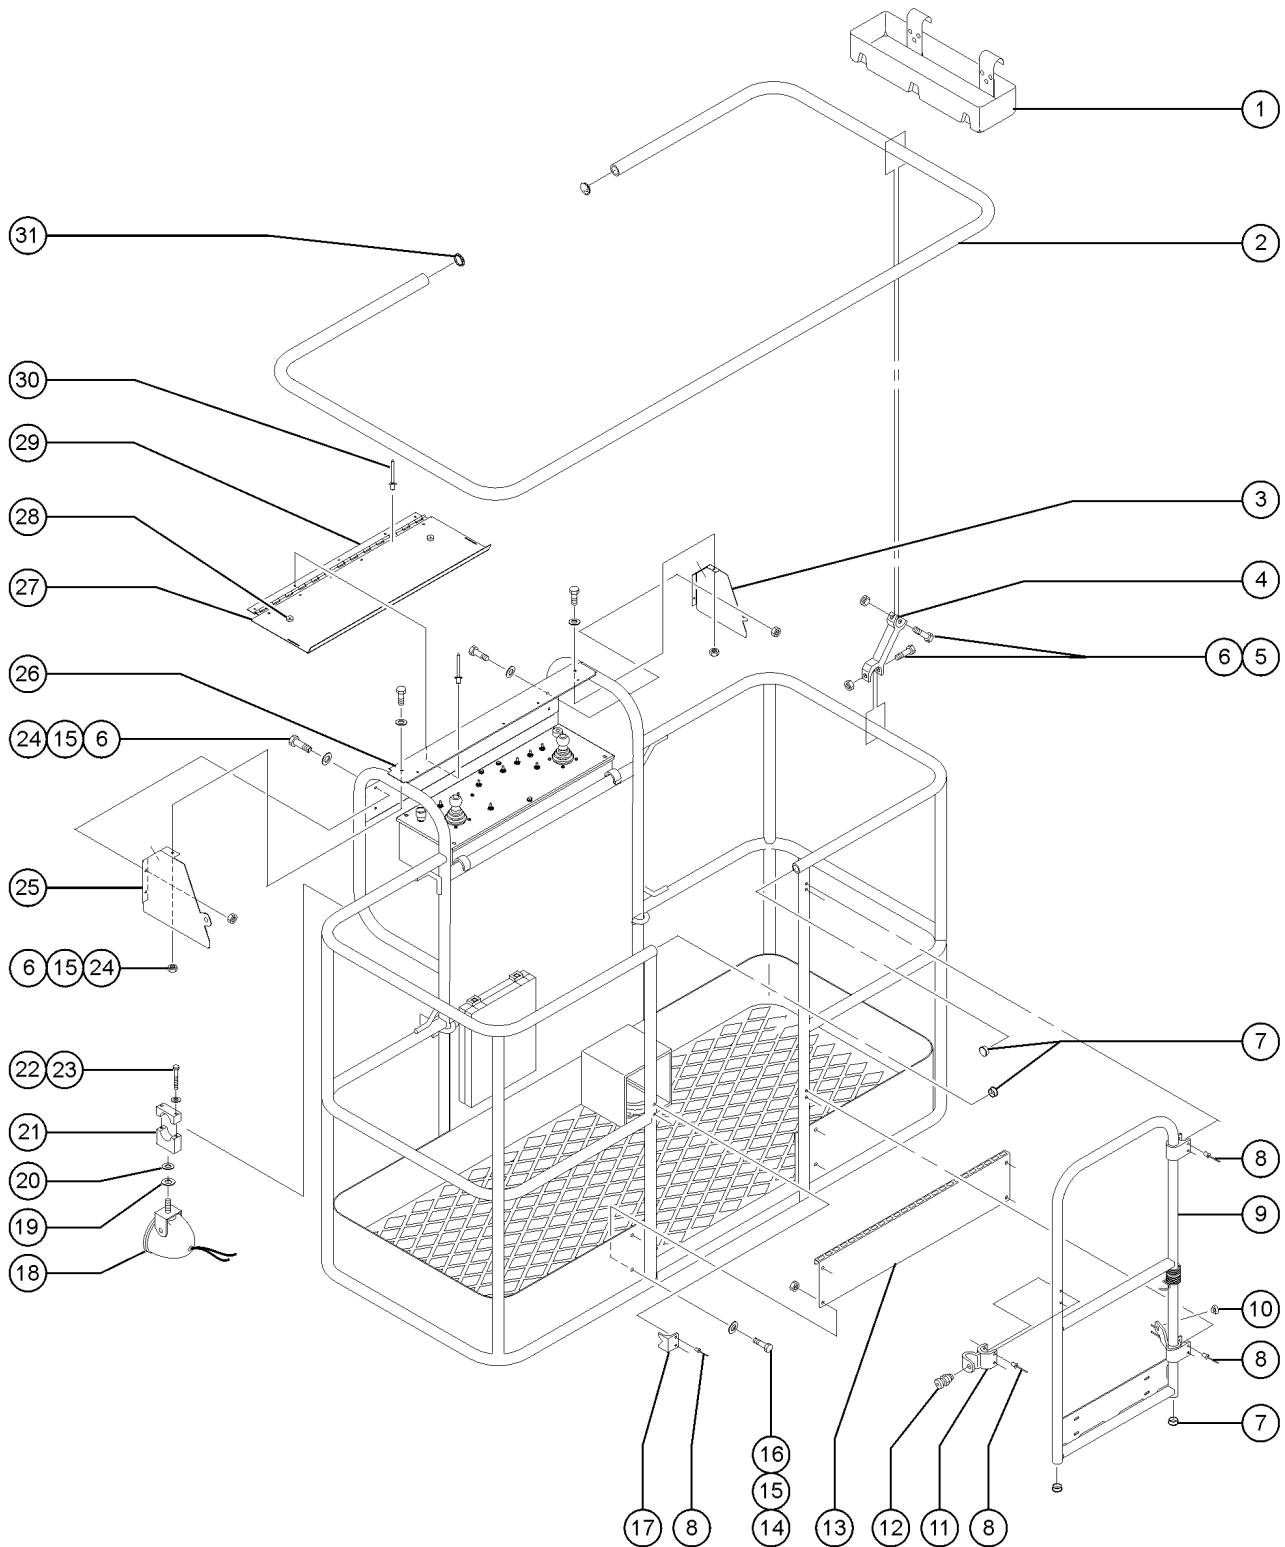

802.1 Platform Options

802.1 Platform Options

Item	Part No.	Description	Qty.	Item	Part No.	Description	Qty.
--	28856-SGT	PLAT.PINCH GUARD,8',1.3		--	119795GT	KIT,CONTROL BOX COVER <i>includes part 89915P, index number 26 is required for first time installation</i>	
--	34321-SGT	OPTION,WORKLIGHT,12 VOLT					
--	53157-SGT	PINCH GUARD,6'(1.31")SERVICE**		28	43392GT	BUMPER,BATTERY BOX & RAILS	
1	9599-SGT	TOOL TRAY ACCESSORY***.....1	1	29	111526GT	HINGE,PLAT CONTROL BOX COVER	
2	1259704GT	PINCH GUARD RAIL,6' PLATFORM.....1 <i>includes 55753 bumpers</i>	1	30	54486GT	RIVET,ALUM,ALUM,3/16BUTTONHEAD	
--	52661GT	PINCH GUARD RAIL,8' PLATFORM**....1 <i>includes 2 each index number 31</i>	1	31	55753GT	BUMPER, PLASTIC, 1.25 O.D.....2	2
3	119797GT	CONTROL BOX COVER, RIGHT SIDE*					
4	139958GT	KIT, AUX TOP RAIL SUPPORT.....10	10				
5	4266GT	SCREW,HHC,1/4-20 X 2.....20	20				
6	6889GT	NUT,LP NYLOCK,1/4-20.....20	20				
7	31120GT	PLUG,NYLON 1.187 BLACK DOMED....4	4				
8	7265GT	RIVET,STEEL,P .25 X .375.....14	14				
9	128368GT	KIT,SWING GATE W/SPRING.....1 <i>includes 2 each index number 7</i>	1				
9A	119950GT	KIT,FIELD INSTALL,SWING GATE <i>includes 128368, 1487, 1488, and 33674</i>					
--	1487GT	GATE LATCH CASTING--DRILLED					
--	1488GT	RAILING CATCH CASTING--DRILLED					
--	33674GT	PIN,LOCK,SHORT***					
--	9596GT	HINGE CASTING					
10	43392GT	BUMPER,BATTERY BOX & RAILS.....1	1				
11	1487GT	GATE LATCH CASTING--DRILLED.....1	1				
12	63311GT	SNAP PIN.....1	1				
13	54817P-SGT	TOEBOARD,PLTFM ENTRY EUR,PNTD*.....1	1				
14	8915GT	SCREW,HHC,1/4-20 X 1.25.....4	4				
15	6638GT	WASHER,FLAT,USS,1/4"Y.....4	4				
16	6091GT	NUT,NYLOCK,1/4-20.....6	6				
17	1488GT	RAILING CATCH CASTING--DRILLED...1	1				
18	107858GT	WORKLIGHT,48 VOLT.....2	2				
18A	35960GT	BULB,WORKLIGHT,12V 35W					
19	6036GT	WASHER,LOCK,.625 PLTD.....1	1				
20	6035GT	WASHER,FLAT,USS,5/8",Y.....1	1				
21	35956GT	BRACKET,WORK LIGHT MOUNT 5/16".....2	2				
22	6145GT	SCREW,HHC,1/4-20 X 1.5.....4	4				
23	6356GT	WASHER, LOCK, .25.....4	4				
24	6090GT	SCREW,HHC,1/4-20 X .75.....2	2				
25	119796GT	CONTROL BOX COVER,LEFT SIDE**					
26	119562PGT	GUARD,PLATFORM CNTRL PANEL PTD					
--	119642GT	KIT,PLAT CONTROL PANEL GUARD** <i>includes part 119562P, required for first time installation</i>					
27	89915PGT	COVER,CONTROL BOX LID