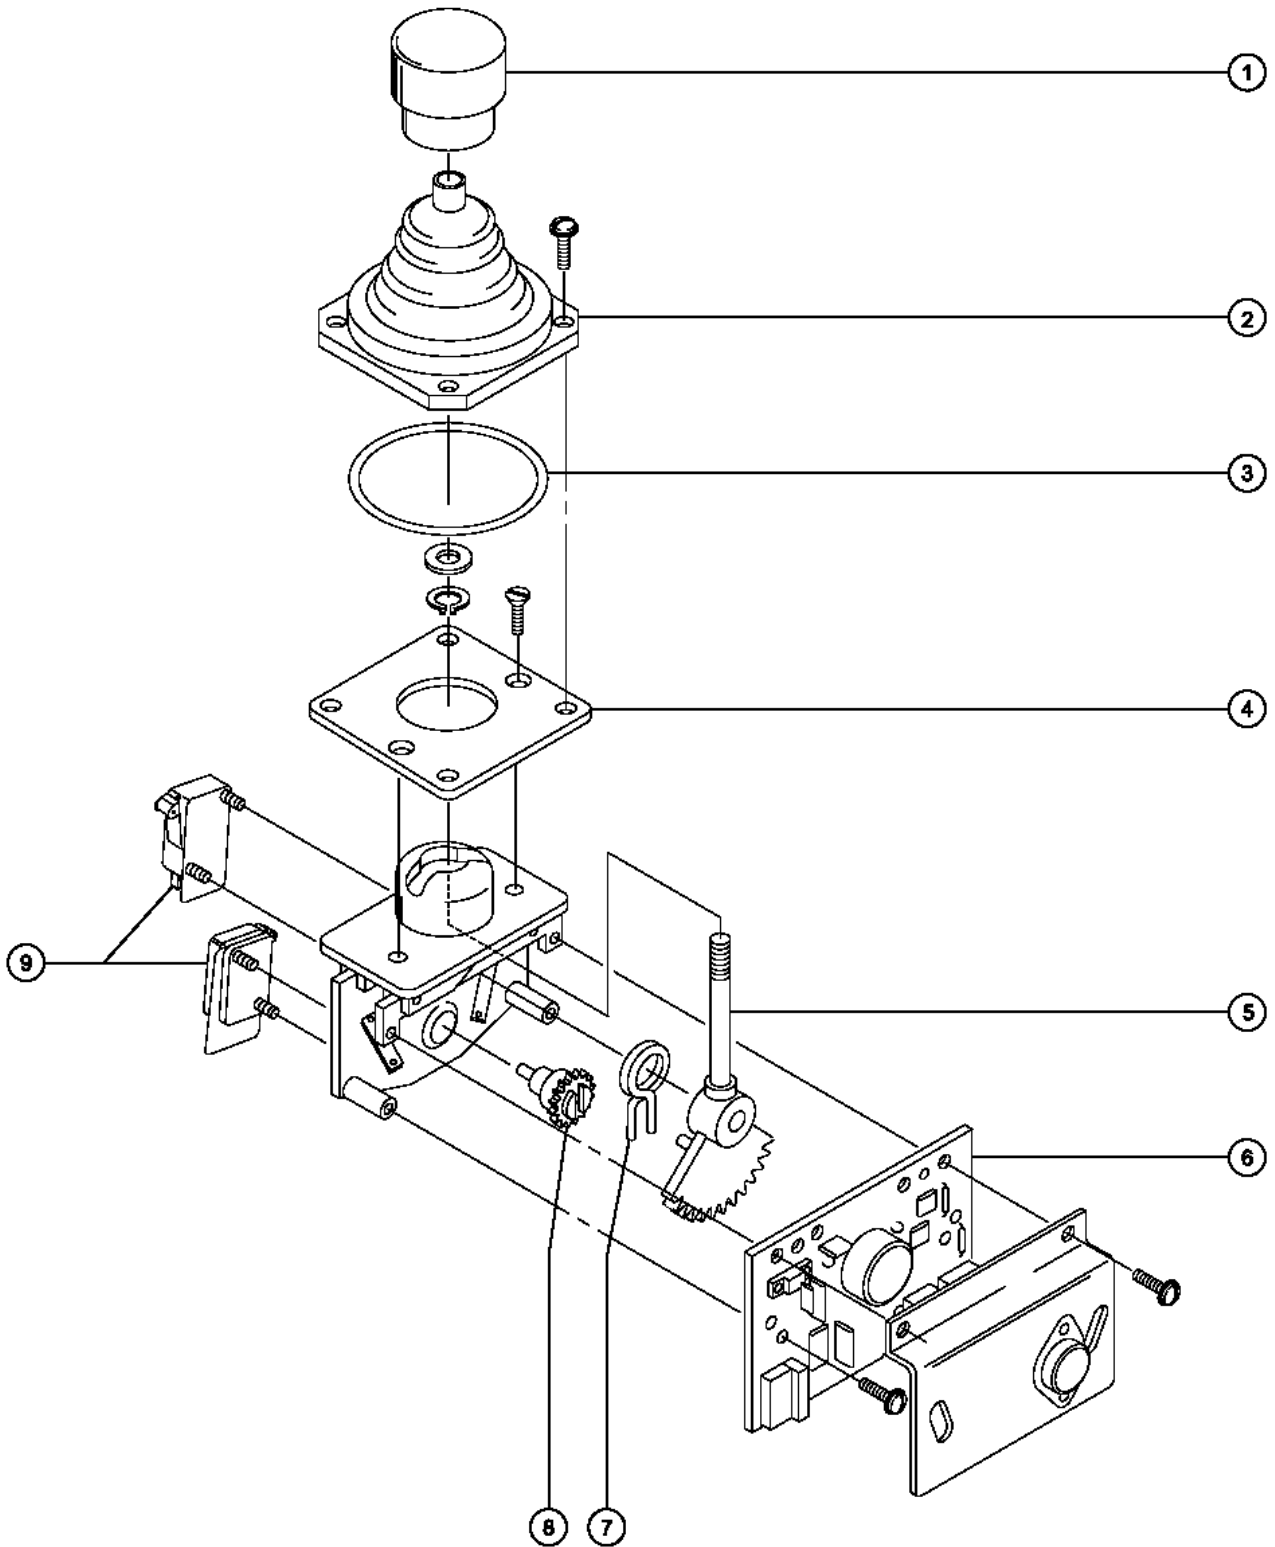

705.1 Joystick Controller - Extend/Retract, Single Axis

705.1 Joystick Controller - Extend/Retract, Single Axis

Item	Part No.	Description	Qty.
--			
--	24495GT	JOYSTICK,SINGLE AXIS PROPORT <i>OEM joystick, contains all shown service parts</i>	
--	24495HGT	JOYSTICK,SINGLE AXIS PROPORT <i>aftermarket joystick replacement</i>	
1	27133GT	HANDLE,CAP,CONTROLLER.....	1
2	27134GT	BOOT,CONTROLLER.....	1
3	31526GT	O-RING,BOOT,CONTROLLER.....	1
4	19720GT	CASTING,45049, 40612.....	1
5	27135GT	SHAFT W/GEAR.....	1
6	27524GT	PCB,ASSY,24495.....	1
--	49870GT	POTENTIOMETER (24493).....	1
7	21434GT	SPRING & BUSHING KIT,RETURN***	1
8	19731GT	GEAR, SLAVE, MS4,45048.....	1
9	19712GT	MICROSWITCH,V3L-139-D8.....	2