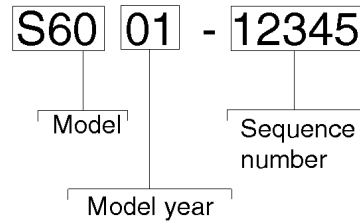

A TEREX BRAND

Model: S-60

Serial number: S6001-12345

Model year: 2001 **Manufacture date:** 04/12/01

Electrical schematic number: E0186

Machine unladen weight: 20,736lbs / 9,406kg
Foam Tires add 764 lbs/347 kg to weight

Rated work load (including occupants): 500 lb / 227 kg

Maximum number of platform occupants: 2

Maximum allowable side force : 150 lb / 670 N

Maximum allowable inclination of the chassis:

Air Tires 2 deg / Foam Tires 4.5 deg

Maximum wind speed : 28 mph/ 12.5 m/s

Maximum platform height : 60 ft 2 in/ 18.3 m

Maximum platform reach : 50 ft 4 in/ 15.3 m

Gradeability: 45%

Country of manufacture: USA

This machine complies with:

ANSI A92.5

CAN B.354.4

Terex South Dakota, Inc.

18340 NE 76th Street

Redmond, WA 98052

USA

11111111

Serial label
(located under cover)

Serial number
stamped on chassis