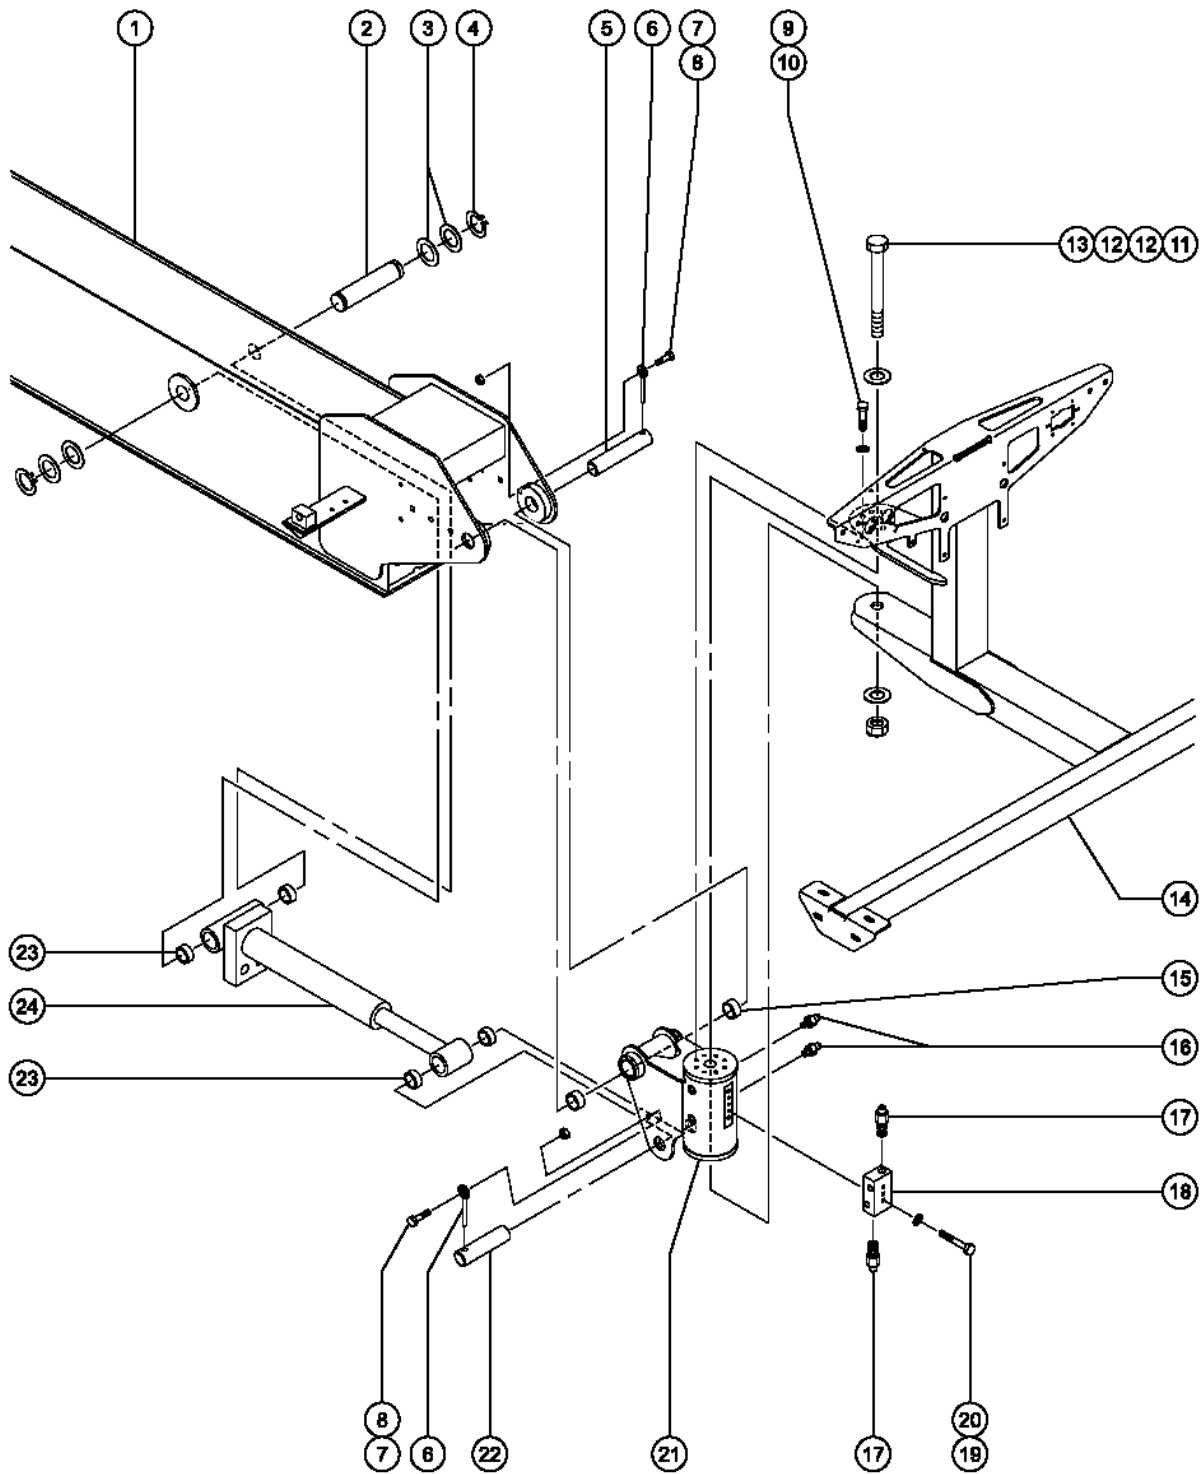

605.2 Slave Cylinder and Platform Rotator (from SN 7401)

605.2 Slave Cylinder and Platform Rotator (from SN 7401)

Item	Part No.	Description	Qty.
1		Ref. Boom Installation (refer to Figure 6-B)	
2	T108079GT	PIN,1.25DIA X 8.30LG,2RING.....	1
3	30255GT	WASHER,SHIM,1.27 X 2.13 X .062.....	4
4	30217GT	SNAP RING,EXTERNAL,1.25 DIA.**.....	2
5	T108078GT	PIN,1.25DIA X 9.50LG,1HOLE.....	1
6	45226GT	ROD END,,375 X 3.69.....	2
7	8516GT	SCREW,HHC,3/8-16 X 1.50,GR5.....	2
8	4828GT	NUT,NYLOCK,3/8-16.....	2
9	6175GT	SCREW,HHC,3/8-16 X 1.....	8
10	6097GT	WASHER,FLAT,USS,3/8",Y.....	8
11	73928GT	SCREW,HHC,1-8 X 11,GRD 5***.....	1
12	122079GT	WASHER,FLAT,1.000,HARDENED.....	2
13	29764GT	NUT,NYLOCK,1-8.....	1
14	60370-SGT	PLATFORM SUPPORT WELDMNT-SERV*.....	1
15	30219GT	BEARING,FL,1.25ID X 1.41OD X 1.....	2
16	13852GT	VALVE ASSY,BLEED***.....	2
17	62506GT	VALVE - COUNTERBALANCE**.....	2
18	73807GT	MANIFOLD,ROTATOR,CB***..... <i>includes Index No. 17</i>	1
19	6145GT	SCREW,HHC,1/4-20 X 1.5.....	3
20	6356GT	WASHER, LOCK, .25.....	3
21	94398GT	ROTATOR,PLAT,NON-JIB..... <i>includes Index No's. 15 and 16</i>	1
--	122944GT	SEAL KIT,8K ROTATOR*** <i>for rotator 94398; check stamp on part prior to ordering</i>	
--	62417GT	SEAL KIT,PLAT ROTATE***..... <i>for rotator 73917; check stamp on part prior to ordering</i>	1
--	75395GT	BEARING KIT,PLAT ROTATOR,SUPER..... <i>for rotator 73917; check stamp on part prior to ordering</i>	1
22	T108075GT	PIN,1.25DIA X 5.25LG,1HOLE.....	1
23	25683GT	BEARING,POLYGON,20DU12.....	4
24	63210GT	CYLINDER,SLAVE,3 X 11.38***..... <i>includes Index No. 19</i>	1
--	43169GT	VALVE,COUNTERBALANCE***..... <i>for blue cylinder</i>	2
--	59267GT	VALVE,COUNTERBAL.CACG-LGN@3500.2 <i>for black cylinder</i>	
--	63350GT	SEAL KIT,CYL (63210).....	1