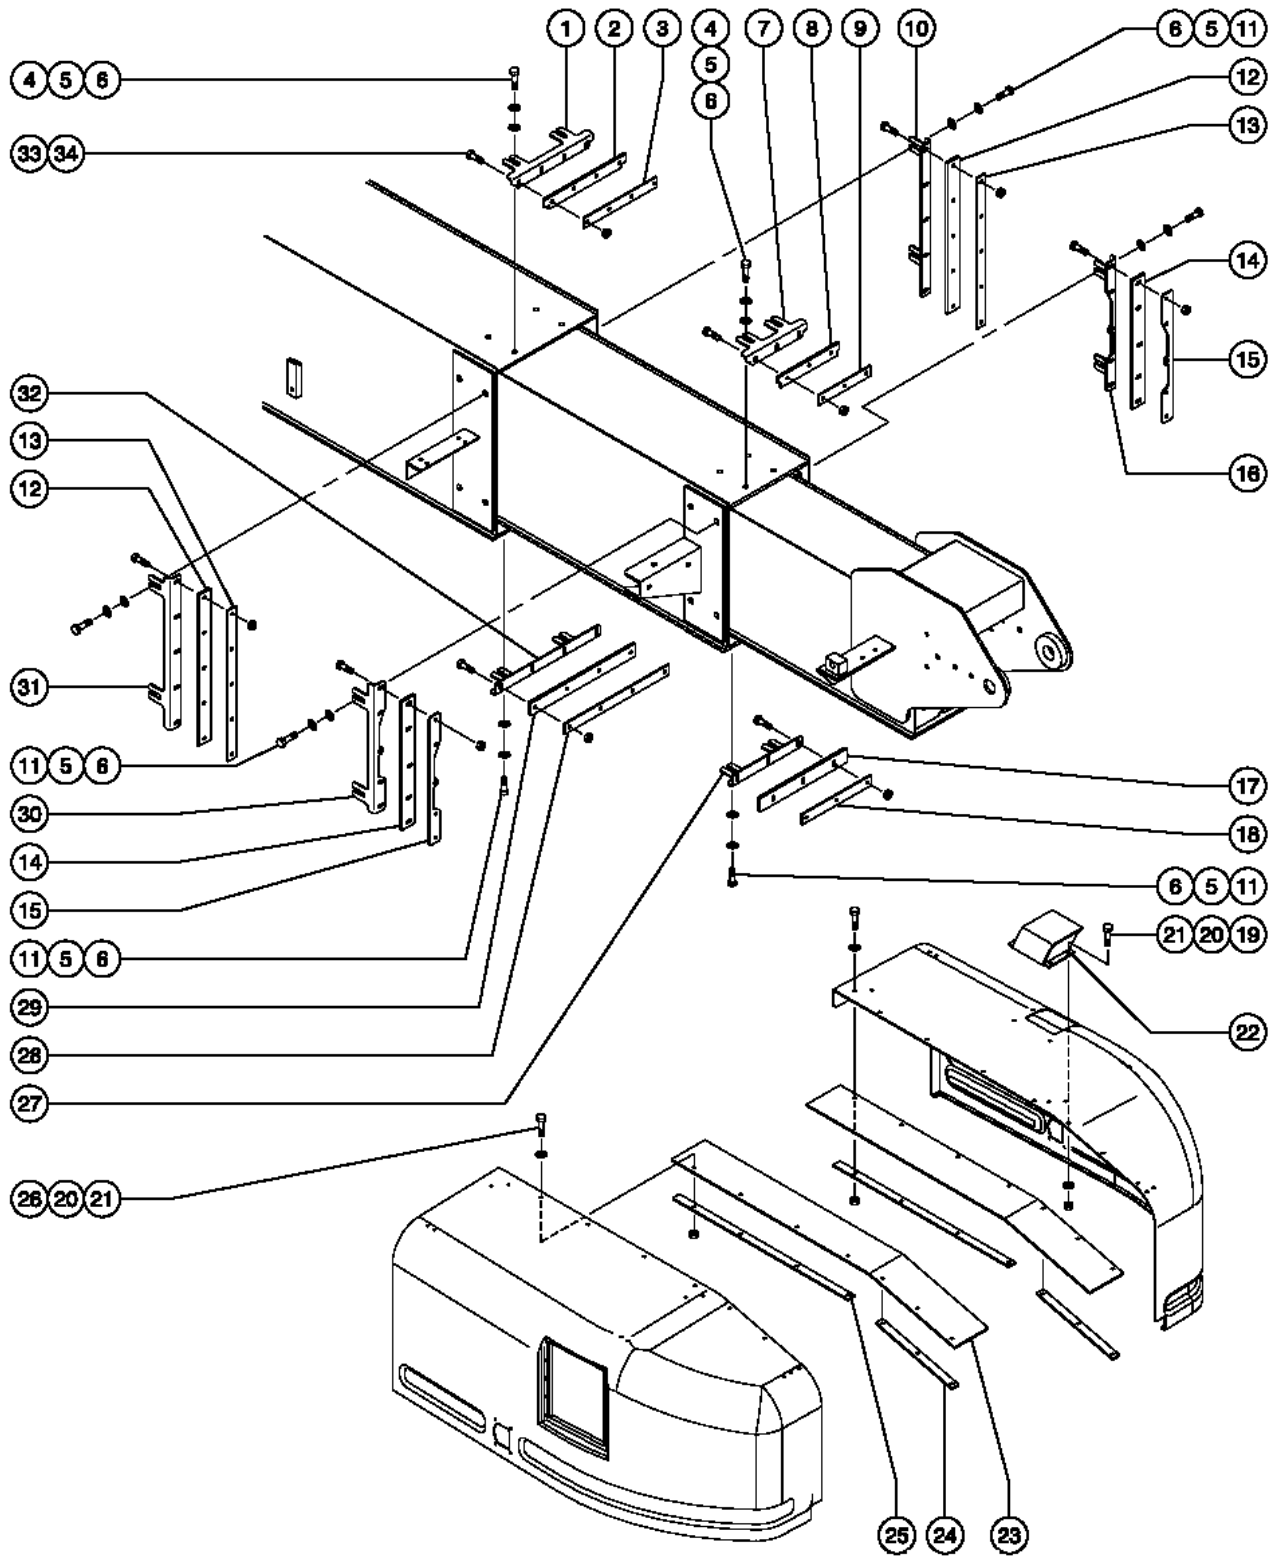

809.1 Hostile Environment Package, Boom and Turntable Covers

809.1 Hostile Environment Package, Boom and Turntable Covers

Item	Part No.	Description	Qty.
1	63179PGT	WIPER BRACKET, PNTD.....	1
2	63171GT	WIPER.....	1
3	63172PGT	BACKING PLATE, PNTD.....	1
4	6019GT	SCREW,HHC,3/8-16 X 1.25 GRD 5.....	4
5	6021GT	WASHER, LOCK, .375.....	16
6	5397GT	WASHER,FLAT,USS,5/16",Y.....	16
7	63135PGT	WIPER BRACKET, PNTD.....	1
8	63174GT	WIPER.....	1
9	63168PGT	BACKING PLATE, PAINTED.....	1
10	63143PGT	WIPER BRACKET, PNTD.....	1
11	8516GT	SCREW,HHC,3/8-16 X 1.50,GR5.....	12
12	63144GT	WIPER.....	2
13	63170PGT	BACKING PLATE, PNTD.....	2
14	63138GT	WIPER.....	2
15	63167PGT	BACKING PLATE, PNTD.....	2
16	63176PGT	WIPER BRACKET, PNTD.....	1
17	63136GT	WIPER.....	1
18	63175PGT	BACKING PLATE, PNTD.....	1
19	6145GT	SCREW,HHC,1/4-20 X 1.5.....	4
20	6638GT	WASHER,FLAT,USS,1/4"Y.....	4
21	6091GT	NUT,NYLOCK,1/4-20.....	4
22	34359-SGT	EXHAUST HOOD WELDMENT.....	1
23	34381GT	FLAP,SWING CHASSIS COVER.....	2
24	34389PGT	BAR,FLAP REINFORCING 23" BLUE....	2
25	34388PGT	BAR,FLAP REINFORCING 37.5 BLUE...2	2
26	6888GT	SCREW,HHC,1/4-20 X 1.....	14
27	63177PGT	WIPER BRACKET, PNTD.....	1
28	63182PGT	BACKING PLATE, PNTD.....	1
29	63181GT	WIPER.....	1
30	63137PGT	WIPER BRACKET, PNTD.....	1
31	63180PGT	WIPER BRACKET, PNTD.....	1
32	63141PGT	WIPER BRACKET, PNTD.....	1
33	6878GT	BOLT,CARRIAGE,1/4-20 X .75,G2.....	34
34	6889GT	NUT,LP NYLOCK,1/4-20.....	34