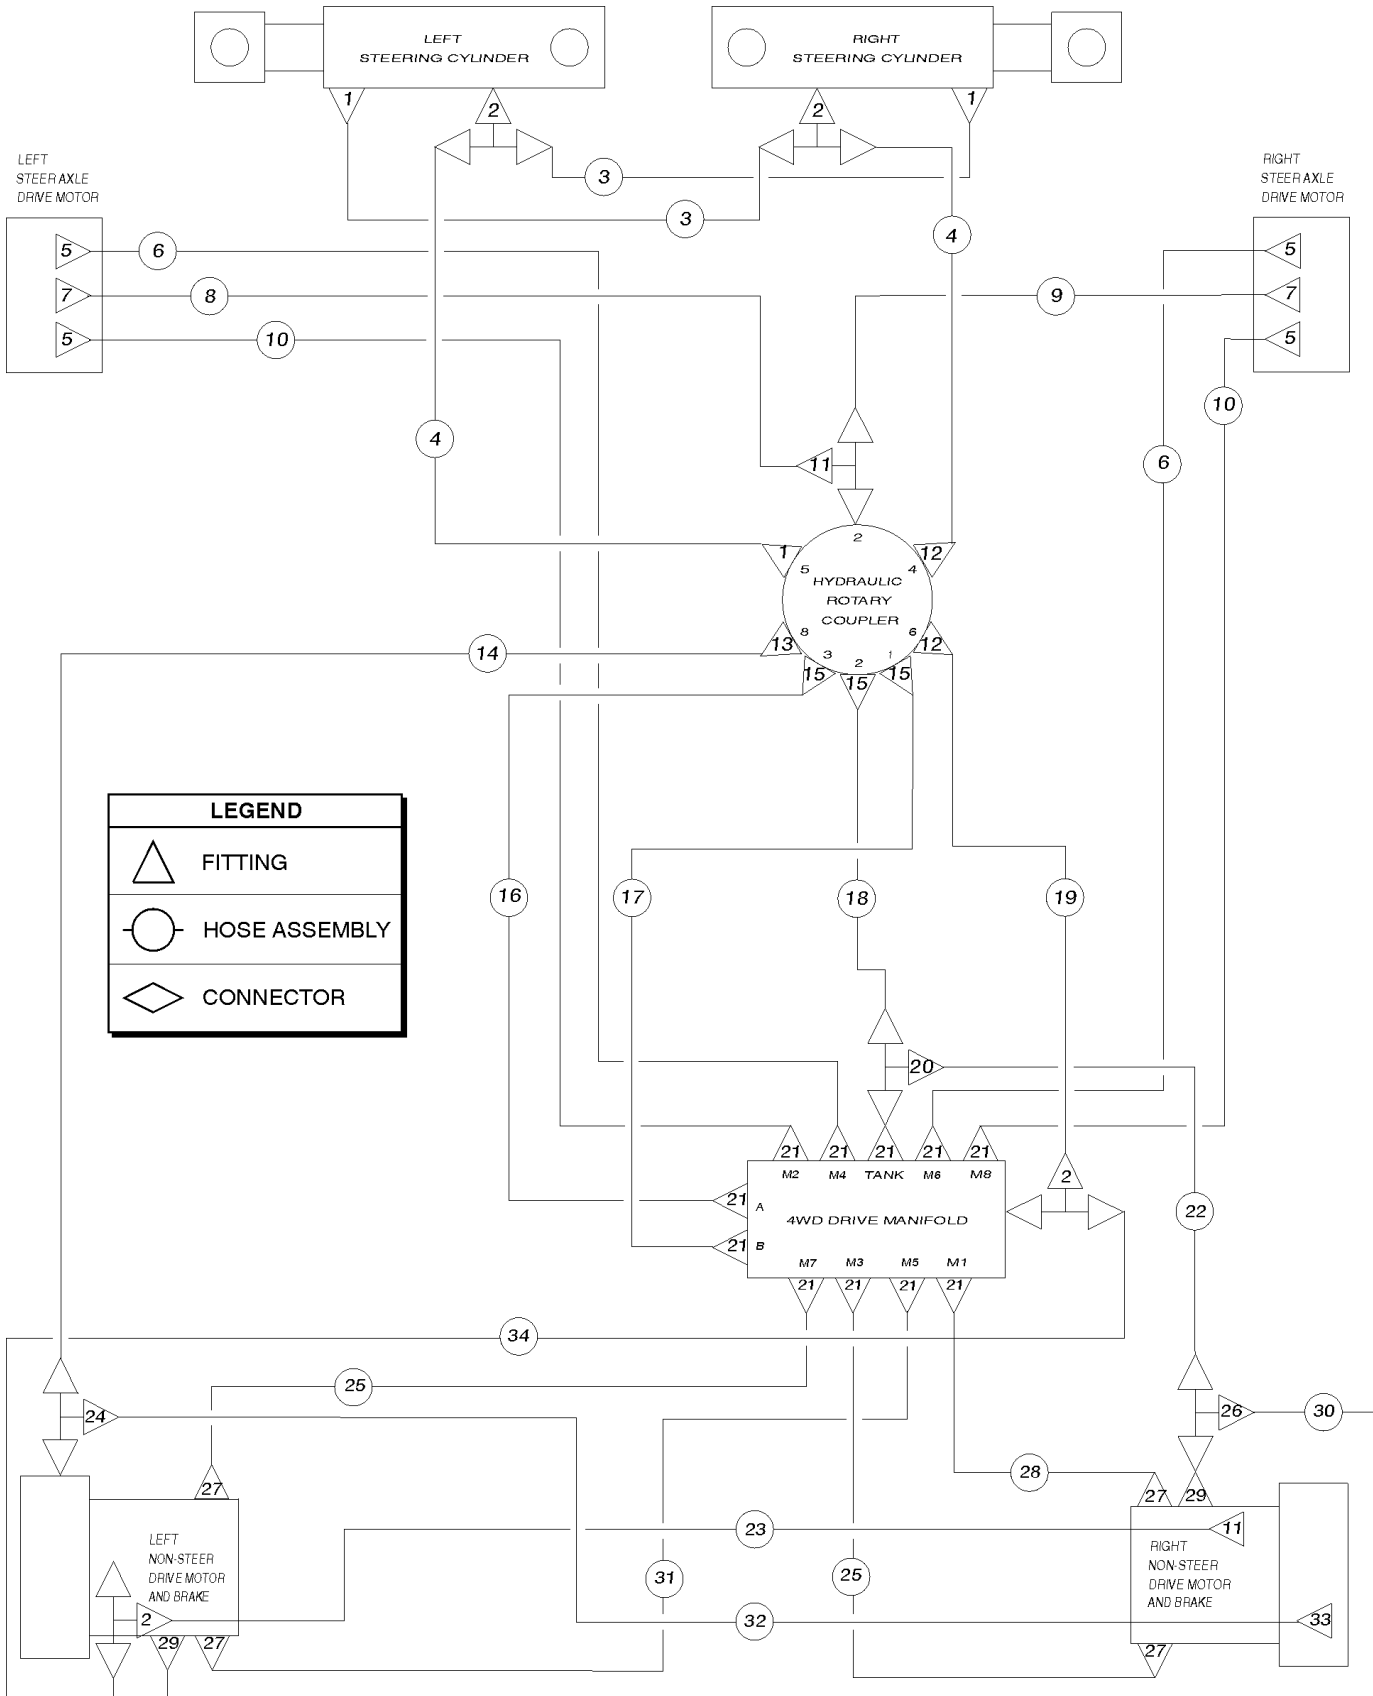

307.1 Hydraulic Hoses and Fittings - Drive and Steer Systems

LEGEND	
	FITTING
	HOSE ASSEMBLY
	CONNECTOR