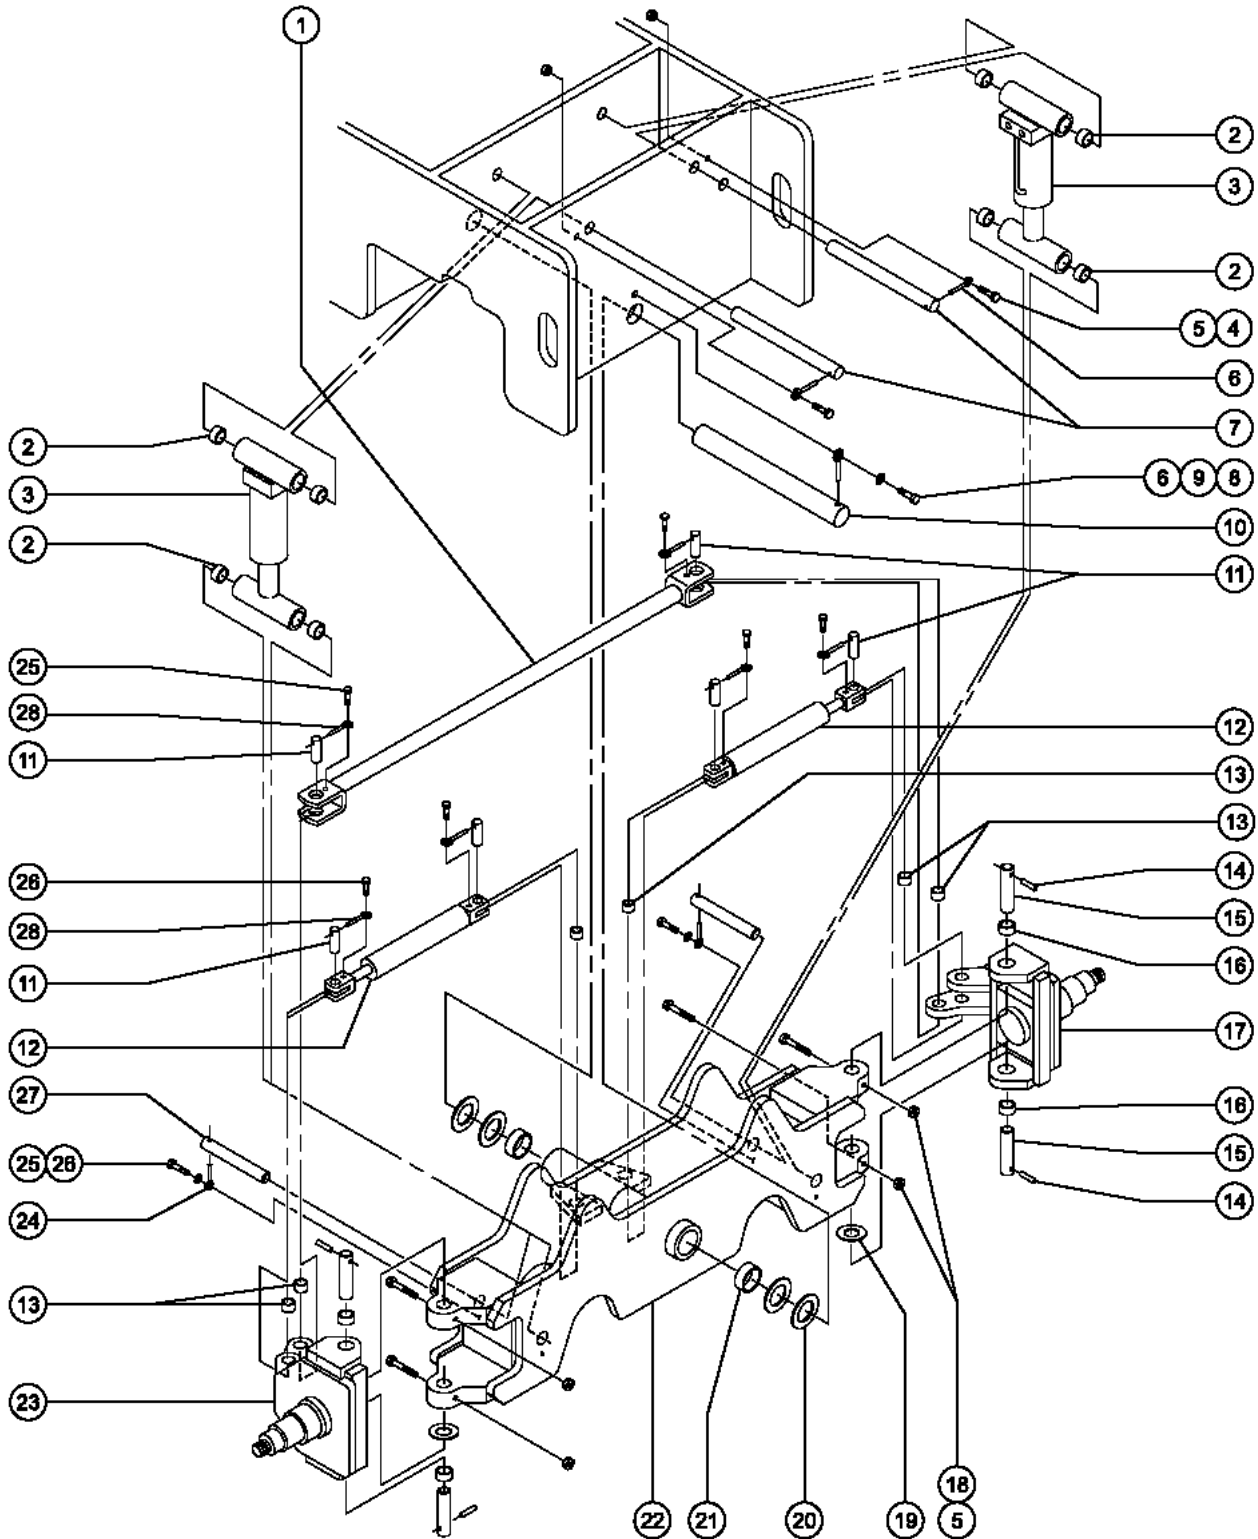

201.1 2WD Steer Axle Linkage - Oscillating Models

201.1 2WD Steer Axle Linkage - Oscillating Models

Item	Part No.	Description	Qty.
1	63156GT	TIE ROD WELDMENT,S60***.....	1
2	45072GT	BEARING,GARLOCK,24DU24.....	8
3	1264673GT	CYLINDER, OSCILLATE, S60..... <i>includes 4 each index number 2</i>	2
--	33428GT	VALVE,COUNTERBALANCE.....	2
--	63355GT	SEAL KIT CYL.S60(63215).....	2
4	6096GT	SCREW,HHC,1/2-13 X 2 GR5.....	2
5	6086GT	NUT,LP NYLOCK,1/2-13.....	6
6	30418GT	ROD END,0.5 X 3.75***.....	3
7	30731GT	PIN,PRIM.Boom,16.0 X 1.5 INCH.....	2
8	8177GT	SCREW,HHC,1/2-13 X 1.5.....	1
9	6033GT	WASHER,LOCK,0.5".....	1
10	34642GT	PIN,2.50DIA X 23.38LG,1HOLE.....	1
11A	30734GT	PIN,1.00DIA X 2.88LG,1HOLE..... <i>measure before ordering</i>	6
11B	34276GT	PIN,1.25DIA X 3.37LG,1HOLE <i>measure before ordering</i>	
12A	53463GT	KIT,STEER CYLINDER,RETRO S60**.... <i>to SN 3908; includes 88346</i>	2
12B	88346GT	CYLINDER,S60/65 STEER***..... <i>from SN 3909</i>	2
--	88347GT	SEAL KIT,STEER CYL,S60/65***.....	2
13A	53452GT	BEARING,1.00IDX1.50ODX1.00L..... <i>measure before ordering</i>	6
13B	30370GT	BEARING,1.25IDX1.50DX1.00L <i>measure before ordering</i>	
14	14815GT	PIN,ROLL,SST,.25 X 2.25.....	4
15	53081GT	PIN,1.50DIA X 4.76LG,2HOLE.....	4
16	45071GT	BEARING,1.5IDX1.75ODX1.5L.....	4
17	35002GT	YOKE ASSEMBLY,L.S.,2WD, S-60..... <i>includes 2 each index numbers 13 and 16</i>	1
18	8220GT	SCREW,HHC,1/2-13 X 4.....	4
19	45074GT	WASHER,THRUST,1.5 X 3.5 X .187.....	2
20	29746GT	WASHER,FLAT,2.5 X 4 X .062	
21	27698GT	BEARING,2.50IDX2.75ODX2.00L.....	2
22	33908GT	STEER AXLE ASSEMBLY, OSC, S-60.... <i>includes 2 each index numbers 13 and 21</i>	1
23	35001GT	YOKE ASSEMBLY,R.S.,2WD, S-60..... <i>includes 2 each index numbers 13 and 16</i>	1
24	45226GT	ROD END,.375 X 3.69.....	2
25	6175GT	SCREW,HHC,3/8-16 X 1.....	8
26	6021GT	WASHER, LOCK, .375.....	2
27	47955GT	PIN,1.50DIA X 10.45LG,1HOLE.....	2
28	25284GT	ROD END,.375 X 2.25***.....	6