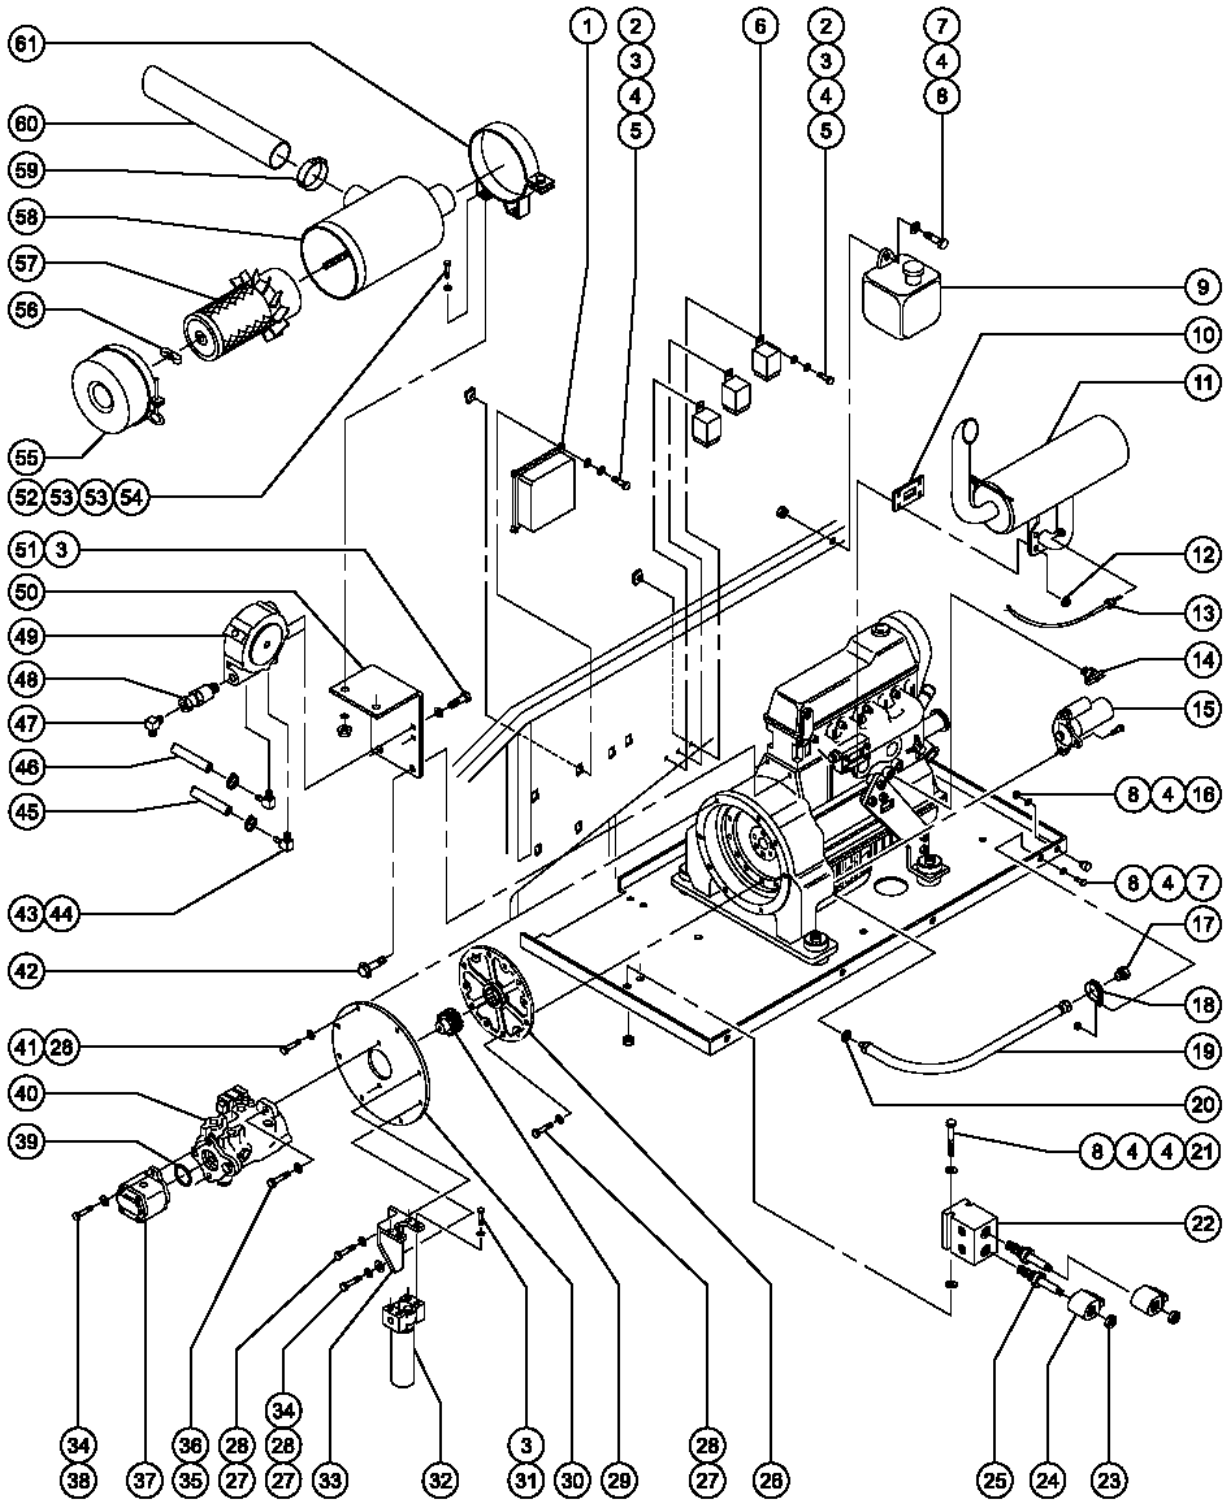

402.2 Ford LRG-425 EFI Engine - view 2 (from SN 3090)

402.2 Ford LRG-425 EFI Engine - view 2 (from SN 3090)

Item	Part No.	Description	Qty.	Item	Part No.	Description	Qty.
--	65770GT	BELT,TIMING,FORD LRG423/425EFI		25	65766GT	VALVE,SOLENOID,10V W/DIODE***.....2 <i>includes Index No's. 23 and 24; to SN 7500</i>	
1	94922GT	KIT,FORD EFI UPDATE,BASE***.....1 <i>Contains Genie calibration file - order from Genie only; to SN 5193</i>		--	65766GT	VALVE,SOLENOID,10V W/DIODE***.....2 <i>includes Index No's. 23 and 24; from SN 7501</i>	
--	88457GT	ENGINE PERFORMANCE MODULE T1**.....1 <i>Contains Genie calibration file - order from Genie only; from SN 8689</i>		26	33024GT	FLYWHEEL FLANGE,GREEN PLASTIC.....1	
--	94922GT	KIT,FORD EFI UPDATE,BASE***.....1 <i>Contains Genie calibration file - order from Genie only; from SN 5195 to SN 8688</i>		27	6019GT	SCREW,HHC,3/8-16 X 1.25 GRD 5.....10	
2	6888GT	SCREW,HHC,1/4-20 X 1.....9		28	6021GT	WASHER, LOCK, .375.....20	
3	6356GT	WASHER, LOCK, .25.....13		29	37002GT	COUPLER,HUB,15 TOOTH 7/16BOLT*.....1	
4	6638GT	WASHER,FLAT,USS,1/4"Y.....14		30	25571P-SGT	PLATE,PUMP MOUNT,FORD,PAINTED.....1	
5	56912GT	SPRING CLIP,1/4-20,.025-.15X.5, ZAG.....7		31	7339GT	SCREW, HHC, 1/4-20 X .5.....4	
6	52592GT	RELAY - LRG425 EFI.....3		32		FILTER ASY,M PRESS,SAE8,WOUND* (77139).....1 <i>component no longer available</i>	
7	8915GT	SCREW,HHC,1/4-20 X 1.25.....2		--	20880GT	FILTER ELEMENT-10 MIC ***.....1 <i>for 20879 (no longer available)</i>	
8	6091GT	NUT,NYLOCK,1/4-20.....5		--	60857GT	FILTER,ELEMENT,BETA(5)=1000.....1 <i>for 77139</i>	
9	54071GT	COOLANT RETURN SYSTEM,Z45*** .....1 <i>includes cap</i>		32A	1267807GT	ASSEMBLY, MED. PRESS. FILTER, -- 1268229GT <i>for 1267807</i>	
10	27142GT	GASKET,EXHAUST.....1		33	30230P-SGT	FILTER MOUNT BRACKET.....1	
11	77885GT	MUFFLER,FORD LRG S40-60-80***.....1		34	6097GT	WASHER,FLAT,USS,3/8",Y.....3	
12	65460GT	NUT-FLANGE,7/16-14.....4		35	8177GT	SCREW,HHC,1/2-13 X 1.5.....2	
13	52564GT	SENSOR,O2,LRG 425 EFI***.....1		36	6033GT	WASHER,LOCK,0.5".....2	
--	88450GT	SENSOR,OXYGEN LRG425EFI <i>for use after ECM Update completion</i>		37	53959GT	PUMP,LIFT 1.403 C.I.***.....1	
14	28717GT	VALVE,DRAIN,FORD,BLOCK,RAD.....1		--	31249GT	SEAL KIT,LIFT PUMP**.....1 <i>to SN 6053</i>	
15	29606GT	RING GEAR,FORD*** <i>FITS LSG-LRG 423, AND LRG425</i>		--	58228GT	SEAL KIT***.....1 <i>from SN 6054</i>	
15	29616GT	STARTER,ENGINE,FORD LSG/LRG***.....1		38	33988GT	SCREW,SHC,3/8-16 X 1.....2	
16	34619GT	BUMPER,RUBBER***.....1		39	29436GT	O-RING***.....1	
17	63426GT	PLUG,070109-8.....1		40	37027GT	PUMP,VAR PISTON,2.8 C.I.***.....1	
18	21618GT	CLAMP,1.13,#18 X 1/4,RUB CUSH.....1		--	22965GT	EDC ASSY,SAUER,M46***.....1	
19	63427GT	HOSE ASSY,FORD OIL DRAIN 1/2".....33-inches		--	27067GT	SEAL,SHAFT-SUNDSTRAND***.....1	
20	53910GT	GASKET, FORD OIL DRAIN.....1		--	29739GT	SEAL KIT,SAUER-DANFOSS M46*** 1	
21	4266GT	SCREW,HHC,1/4-20 X 2.....2		--	32611GT	SHAFT,M46 15 TOOTH.....1	
22	42157GT	MANIFOLD,BRAKE/MOTOR SHIFT.....2 <i>includes Index No's. 23 through 25 to SN 7500</i>		--	65843GT	SEAL KIT.....1	
22	81024GT	MANIFOLD,BRAKE/2 SPD.....1 <i>includes Index No's. 23 through 25; from SN 7501</i>		41	6175GT	SCREW,HHC,3/8-16 X 1.....8	
23	45912GT	NUT,SOLENOID VALVE 2P3W.....2		42	53024GT	SCR,M 10X40 LG HEX FLG. SERR.....2	
24	43601GT	COIL,SOLENOID VLV,10V W/ DIODE.....2 <i>to SN 7500</i>		43	37017GT	HOSE END,90DEG,.63 HS X.25 MPT.....2	
--	81043GT	COIL,SOLENOID,8 DSD 10V,W/DIO*.....2 <i>from SN 7501</i>		44	46131GT	CLAMP,HOSE,.63.....2	
				45	52762GT	HOSE,WATER INLET,LRG425 EFI.....1