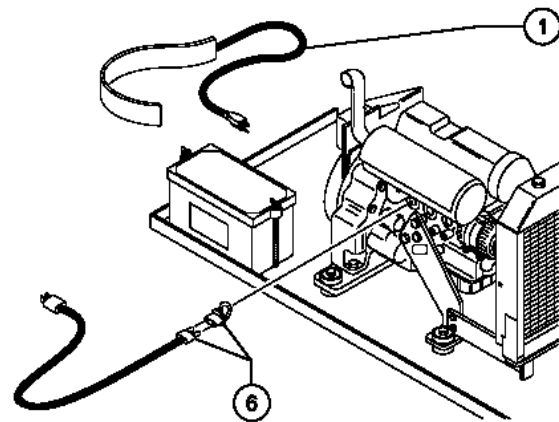

Ford Gasoline/LPG Engine