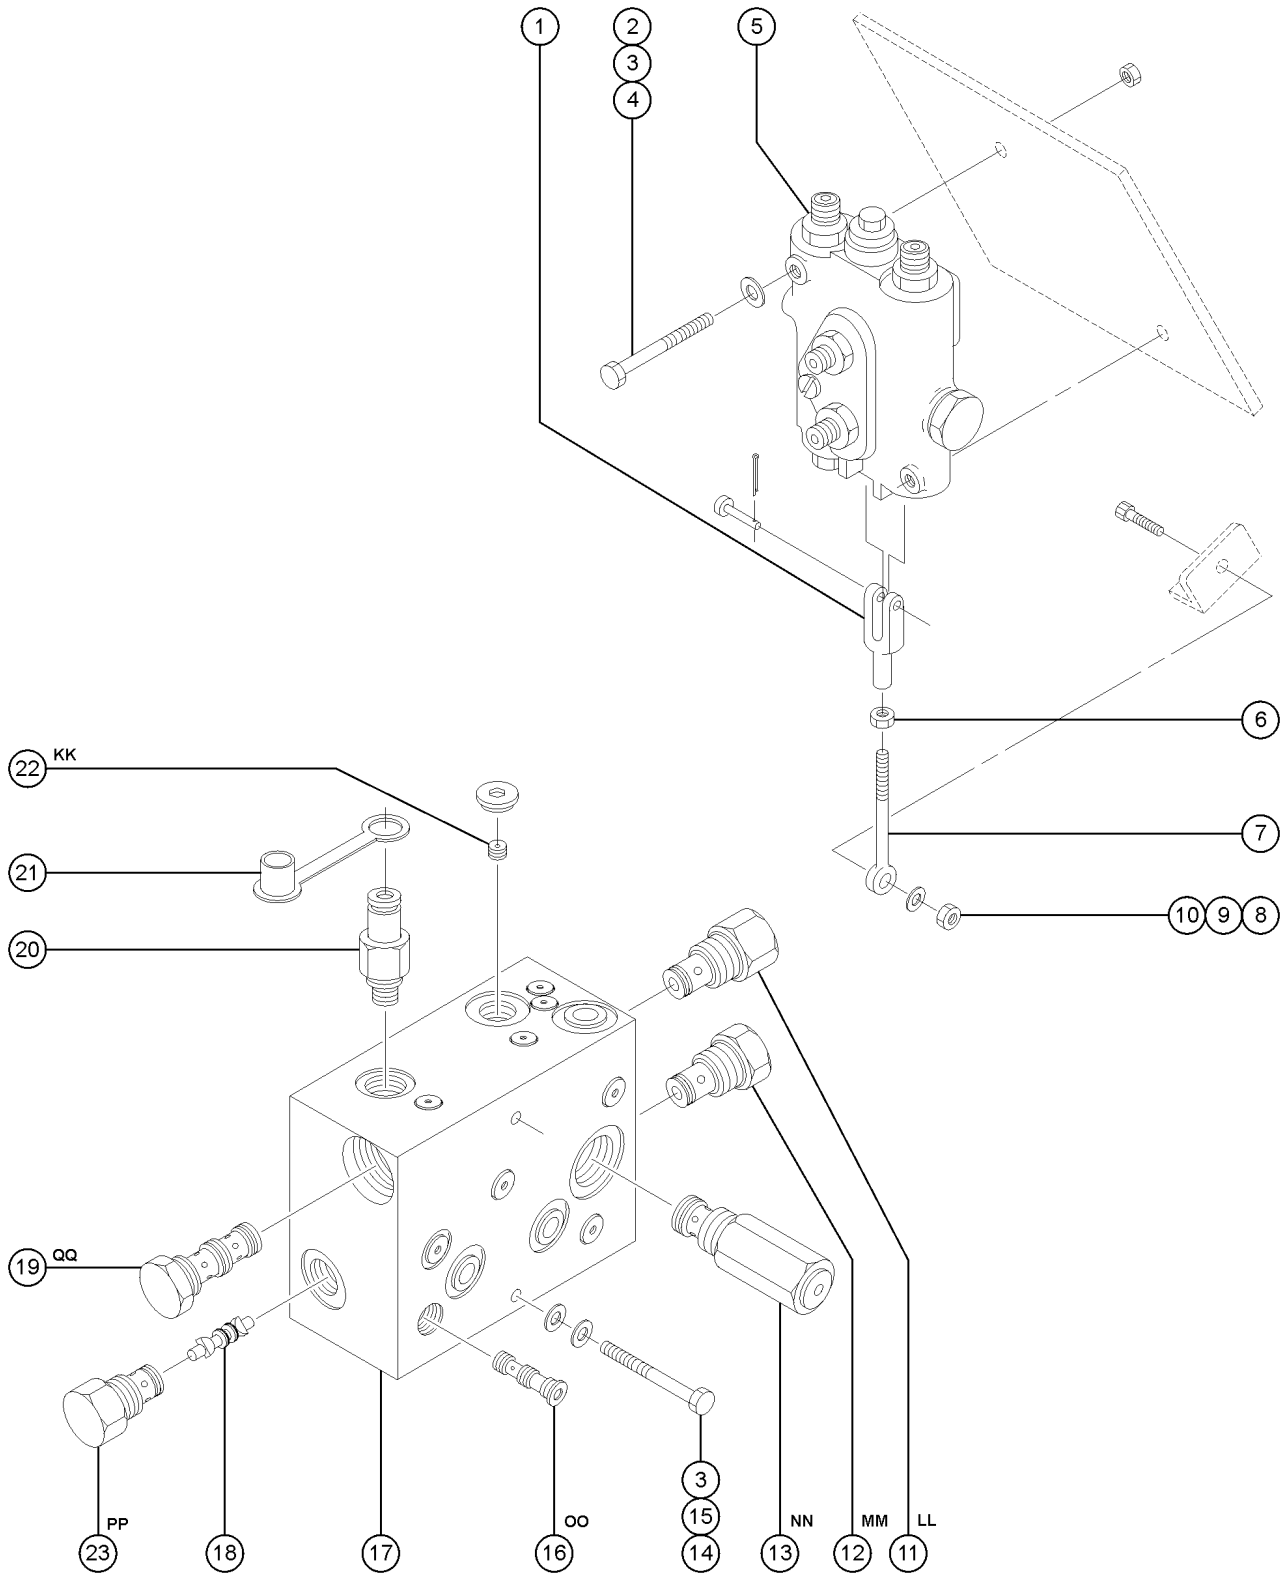

306.1 Oscillation Manifold and Control Valve

306.1 Oscillation Manifold and Control Valve

Item	Part No.	Description	Qty.
--	49612GT	O-RING KIT (ORFS FITTINGS)	
--	49613GT	PLUG AND CAP KIT-SERVICE,ORFS*	
1	21130GT	CLEVIS YOKE-1/4-28,PLTD W/PIN.....1 <i>includes clevis pin and cotter pin</i>	
2	6884GT	SCREW,HHC,1/4-20 X 2.5.....2	
3	6638GT	WASHER,FLAT,USS,1/4"Y.....4	
4	6091GT	NUT,NYLOCK,1/4-20.....2	
5	30558GT	VLV,MAN,3 POS/4 WAY,OPEN CTR.....1	
--	32681GT	SEAL KIT,CONTROL VALVE.....1	
6	21496GT	NUT,HEX,1/4-28.....1	
7	34858GT	ROD END,1/4-28 OSC.LINKAGE.....1	
8	5365GT	NUT,NYLOCK,10-24.....1	
9	6146GT	WASHER,FLAT,MS,#10,Y.....1	
10	6584GT	SCREW,SHS,10-24 X .625.....1	
11	27532GT	VALVE,DIFFERENTIAL SENSING.....1 <i>LL, Differential sensing circuit</i>	
--	110197GT	SEAL KIT, VALVE, #10	
12	32725GT	VALVE,CHECK (30797).....2 <i>MM, Oscillate check - left</i>	
--	110194GT	SEAL KIT, VALVE, #10	
13	37050GT	VALVE,UNLOADER,P.O.....1 <i>NN, Sequencing</i>	
14	12343GT	SCREW,HHC,1/4-20 X 3.....2	
15	6356GT	WASHER, LOCK, .25.....2	
16	45483GT	VALVE,SHUTTLE***.....1 <i>OO, Pilot</i>	
17	30797GT	MANIFOLD,OSCILLATION.....1 <i>includes Index No's. 11 through 13 and 16, 18, 19 and 22</i>	
--	25375GT	KIT, O-RING.....1	
18	32724GT	PISTON (30797).....1	
19	32723GT	VALVE,SHUTTLE (30797).....1 <i>QQ, Unloading</i>	
--	110197GT	SEAL KIT, VALVE, #10	
20	48997GT	NIPPLE,DIAGNOSTIC,#4.....1	
--	20224GT	DIAGNOSTIC FEMALE Q-DSCNT.....1	
21	48880GT	CAP,DIAGNOSTIC NIPPLE.....1	
22	29737GT	PLUG,ORIFICE,0.052 INCH.....1 <i>KK, Differential sensing circuit</i>	
23	32725GT	VALVE,CHECK (30797) <i>PP, Oscillate check - right</i>