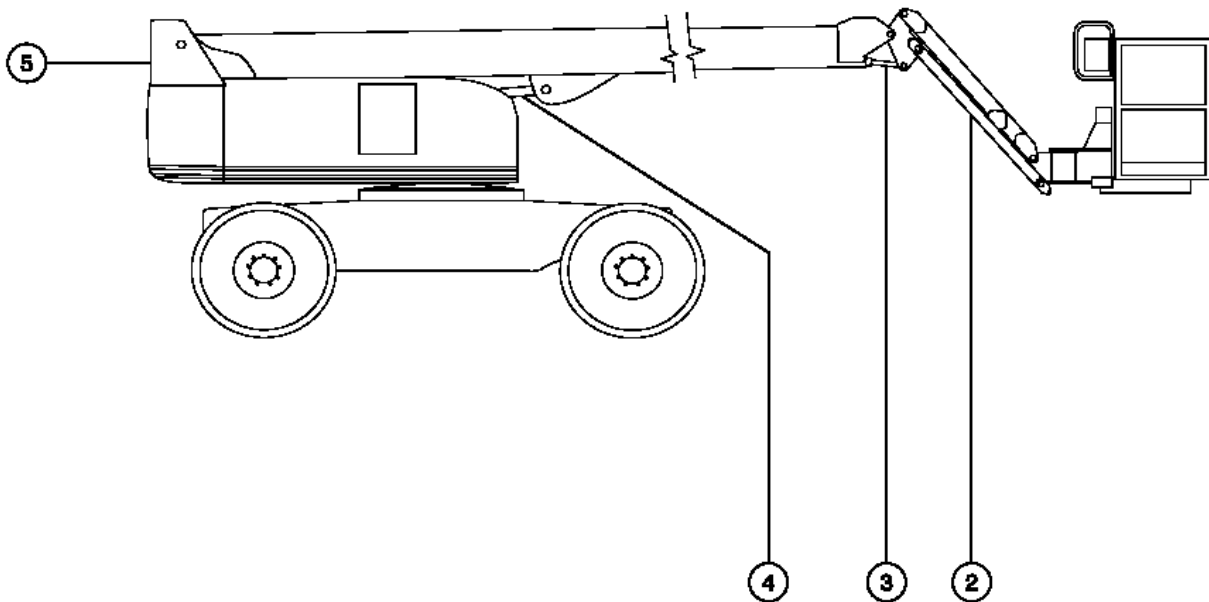

807.1 Hostile Environment Package, Bellows and Cylinders

**Typical
Bellows
Installation**

807.1 Hostile Environment Package, Bellows and Cylinders

Item	Part No.	Description	Qty.
--	34508GT	COVER,PROTECTIVE,OSC.CYLINDER.2	
--	35433GT	S60 HOSTILE ENVIRONMENT,OSC	
--	53616GT	S60 DELUXE HOSTILE ENVIRONMENT	
1	34507GT	COVER,PROTECTIVE,STEER CYL.....2	
2	34505GT	COVER,PROTECTIVE,JIB CYLINDER...1	
3	34503GT	COVER,PROTECTIVE,SLAVE W/JIB.....1	
4	38067GT	COVER,PROTECTIVE,LIFT CYLINDER.....1	
5	34501GT	COVER,PROTECTIVE,MASTER W/JIB.....1	
6	36208GT	CLAMP,HOSE,1.25*** 5	
--	30489GT	CLAMP,HOSE,3.50.....1	
7	30971GT	CLAMP,HOSE,3.00".....5	
--	31523GT	CLAMP,HOSE,8.50 DIA*** 1