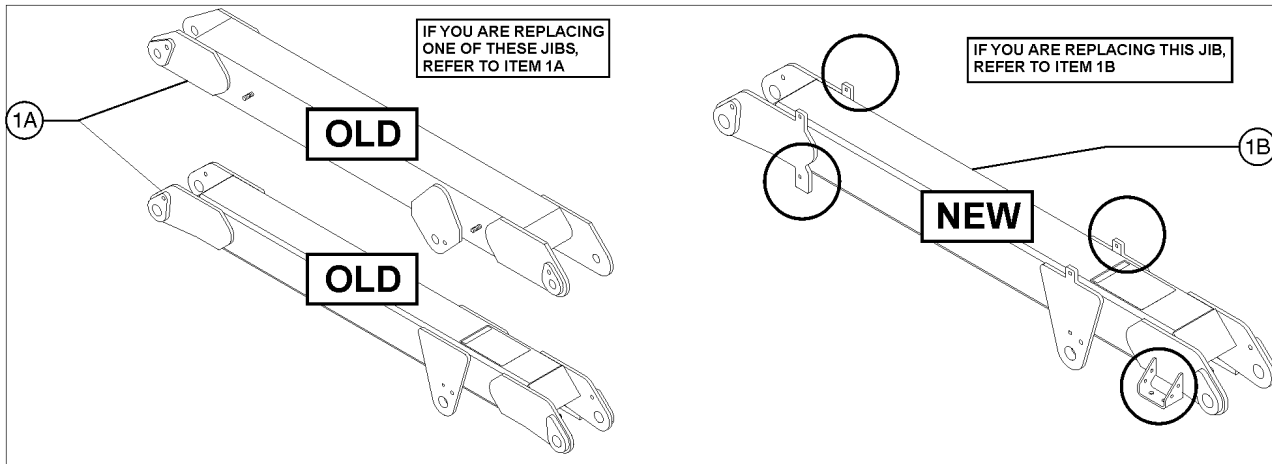

609.1 Jib Detail

Item	Part No.	Description	Qty.
1A	128513GT	SERVICE KIT,5FT JIB <i>required for first time replacement (includes part number 128534)</i>	
1B	128534GT	JIB BOOM ASSY W/WORD DECAL.....1 <i>use ONLY if service kit 128513 has been installed on the machine</i>	
2	8255GT	SCREW, HHC, 3/8-16 X .75	
3	6021GT	WASHER, LOCK, .375	
4	81640GT	WEAR PAD,3 X 1.5 X.625 W/NUTS.....1	
5	119542GT	CLAMP,TWO HOSE.....1	
6	56912GT	SPRING CLIP,1/4-20,.025-.15X.5, ZAG.....1	
7	119536GT	BRACKET,HOSE CLAMP***.....1	
8	6888GT	SCREW,HHC,1/4-20 X 1	
9	6638GT	WASHER,FLAT,USS,1/4"Y	
10	6091GT	NUT,NYLOCK,1/4-20	
11	8915GT	SCREW,HHC,1/4-20 X 1.25	
12	128482GT	HOSE GUIDE, JIB.....1	
13	128483GT	BACKING PLATE, HOSE BLOCK, JIB....2	
14	128501GT	CLAMP,JIB HOSE/CABLE.....2	
15	128724GT	BOLT,CARRIAGE,1/4-20 X 2.75,G2	
16	128454PGT	COVER, JIB HOSES/CABLES.....1	
17	79456GT	BOLT,CARRIAGE,1/4-20 X 1.00,G2	
18	5224GT	SCREW,HHC,3/8-16 X 2	
19	5397GT	WASHER,FLAT,USS,5/16",Y	
20	4828GT	NUT,NYLOCK,3/8-16	
21	77181GT	CLAMP,1.63,#26 X 3/8,RUB CUSH.....2	
22	6356GT	WASHER, LOCK, .25