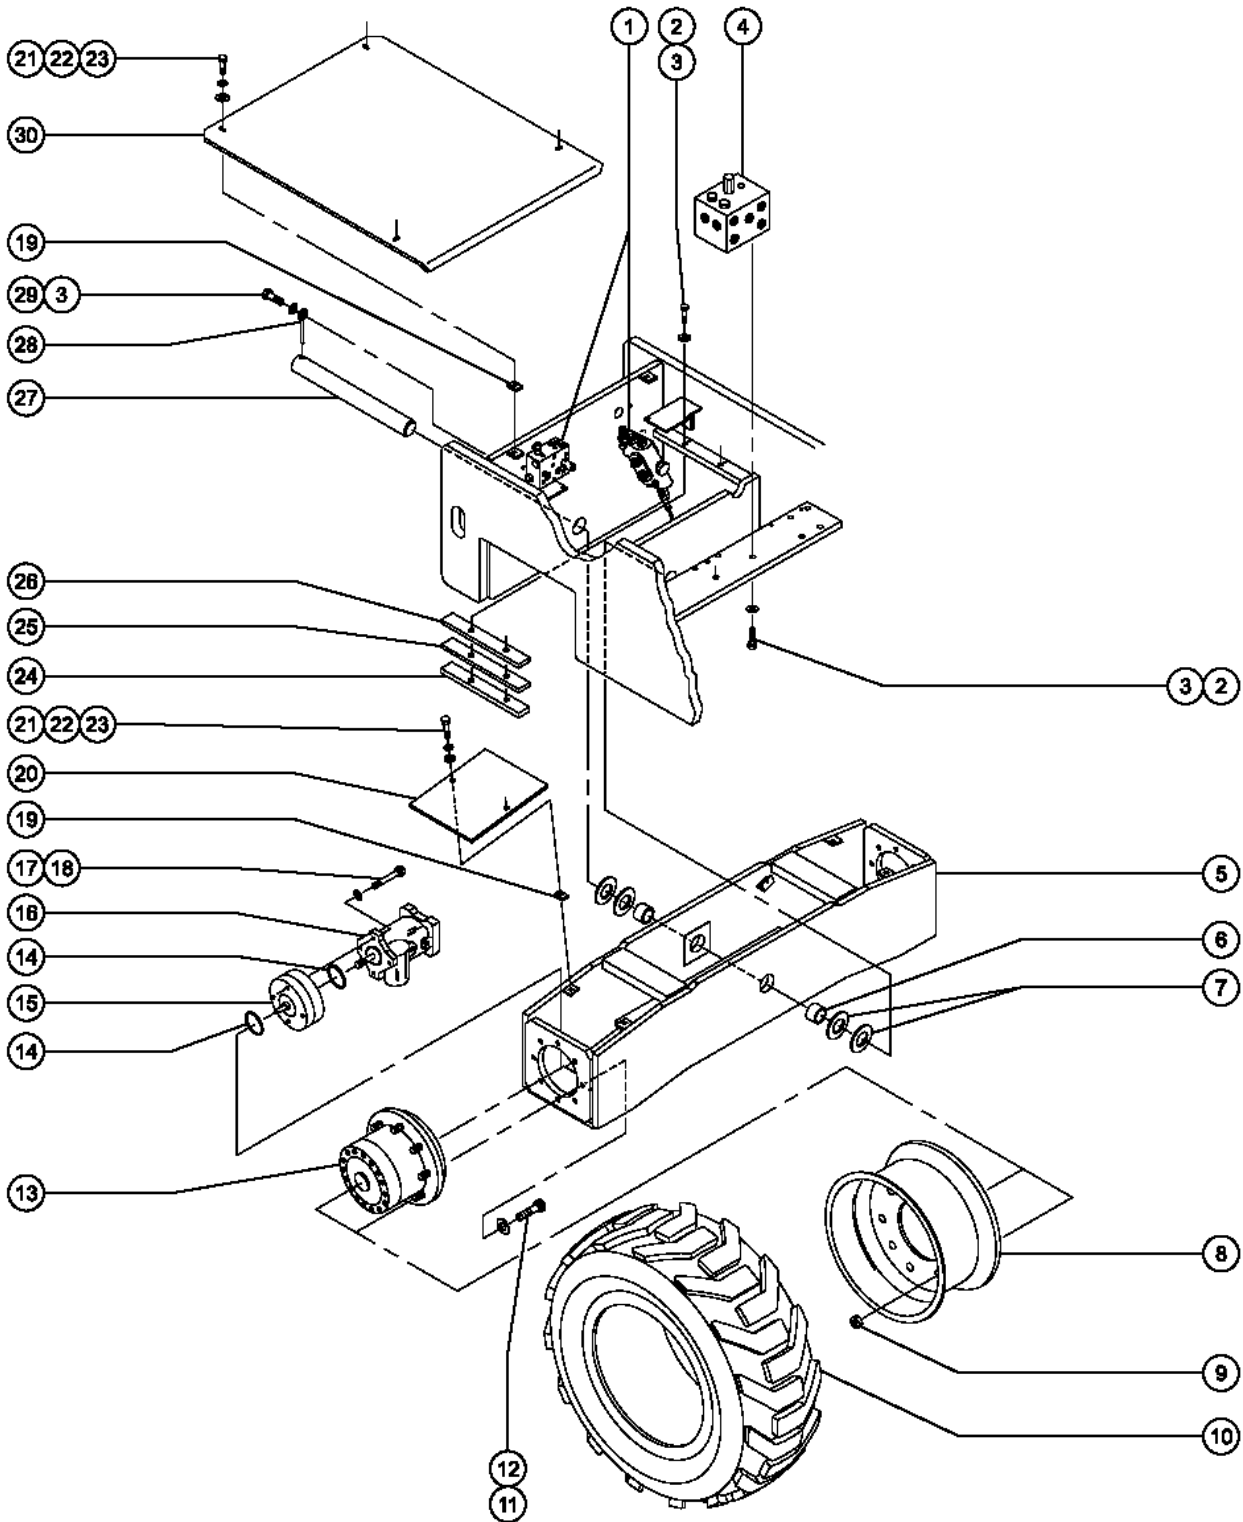

305.1 Non-steer Axle