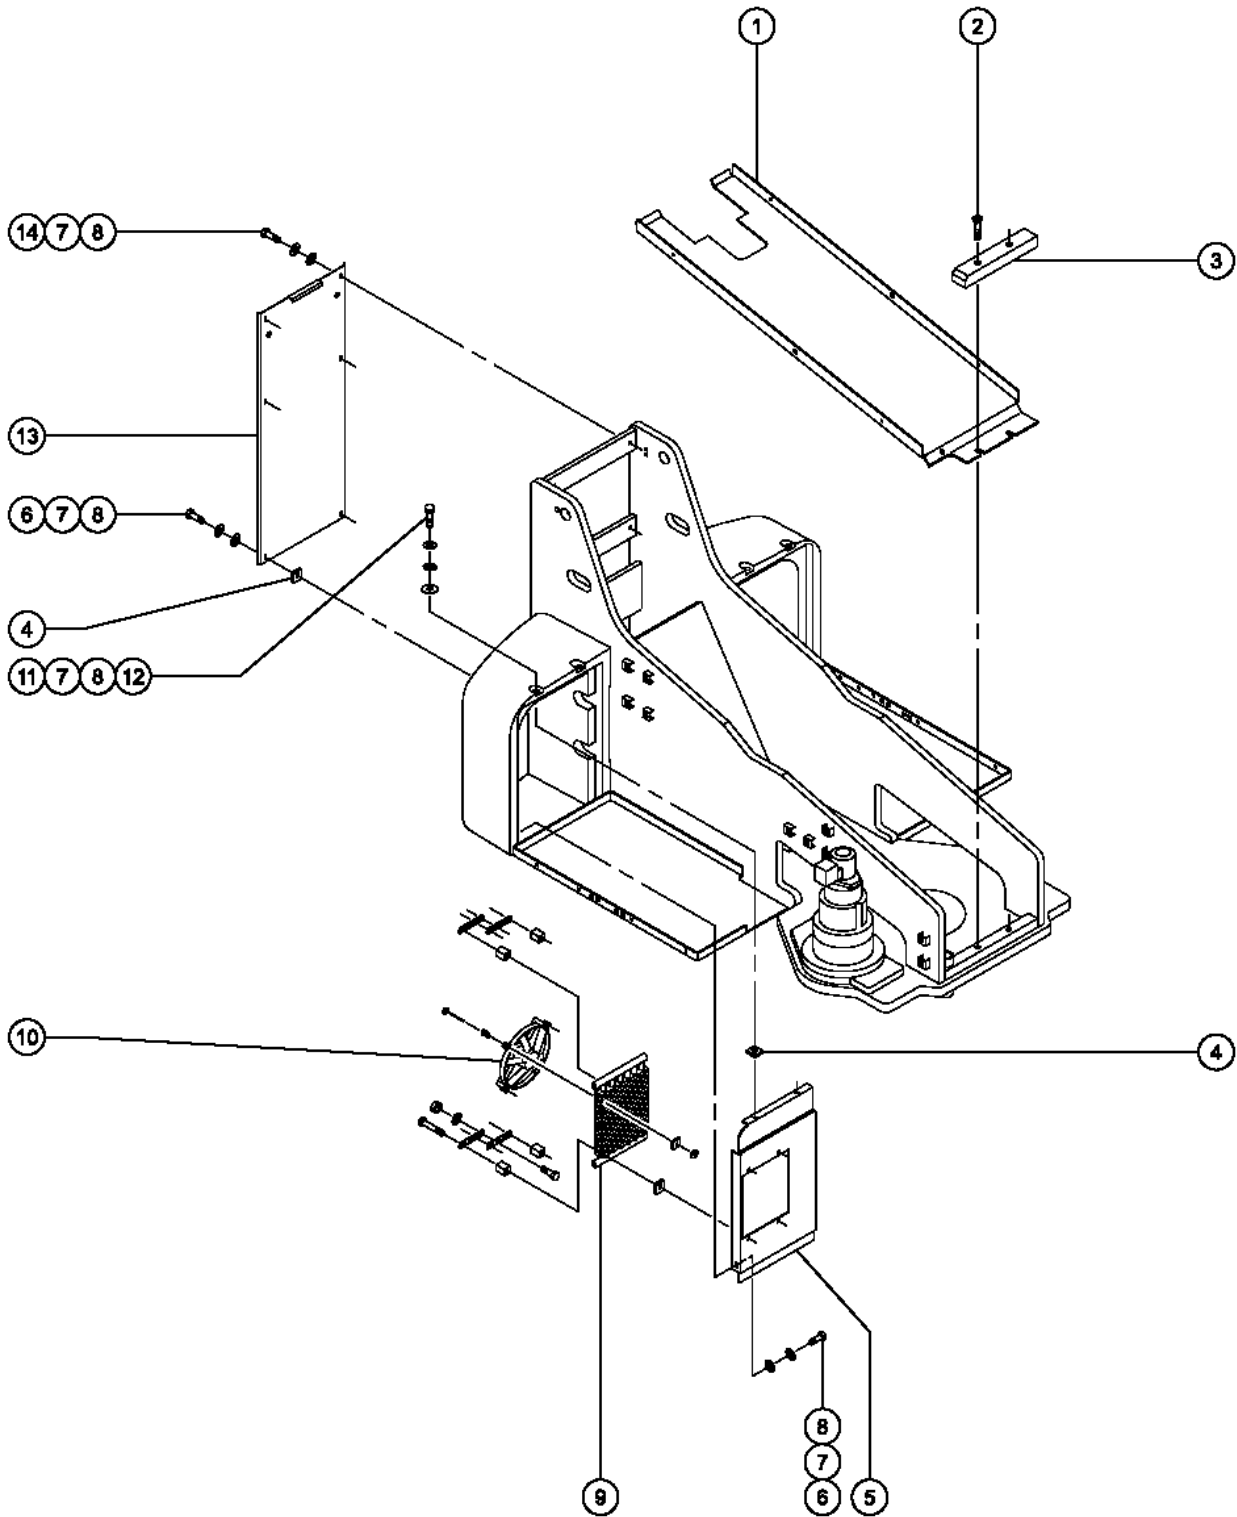

512.1 Turntable Covers and Oil Cooler Option - View 3

512.1 Turntable Covers and Oil Cooler Option - View 3

Item	Part No.	Description	Qty.
--	34980-SGT	OIL COOLER KIT,S60,S80 PARKER <i>includes Index No's. 4 through 10; to SN 7810</i>	
--	46990GT	OIL COOLER(SYNFLEX)S40,60,80 <i>includes Index No's. 4 through 10; to SN 7810</i>	
1	44286PGT	PLATE, SWING COVER S60/S80.....	1
2	35714GT	SCREW,FHS,3/8-16 X 2.25.....	2
3	41549GT	PAD,BOOM REST.....	2
4	29868GT	SPRING CLIP,3/8-16,.05-.20X.73,ZAG....	4
5	49611-SGT	BAFFLE,TANK SIDE,PAINTED.....	1
6	6175GT	SCREW,HHC,3/8-16 X 1.....	4
7	6021GT	WASHER, LOCK, .375.....	10
8	5397GT	WASHER,FLAT,USS,5/16",Y.....	10
9	22349GT	COOLER-HYDRAULIC OIL..... <i>includes mounting hardware; to SN 7810</i>	1
9	75855GT	THERMOSTAT -OIL COOLER (71259)... <i>from SN 7811</i>	1
--	71259GT	OIL COOLER W/FAN, 12VDC..... <i>from SN 7811</i>	1
--	75855GT	THERMOSTAT -OIL COOLER (71259)... <i>from SN 7811</i>	1
10	63118GT	FAN,OIL COOLER***..... <i>to SN 7810</i>	1
--	75854GT	FAN - VENTED..... <i>from SN 7811</i>	1
11	6708GT	SCREW,HHC,3/8-16 X 2.25.....	2
12	6095GT	WASHER,FLAT,USS,1/2",Y.....	2
13A	52088GT	COVER-TURNTABLE W/DECALS S60...	1
13B	52089GT	COVER-TURNTABLE W/DECALS S65...	1
14	8255GT	SCREW, HHC, 3/8-16 X .75.....	4