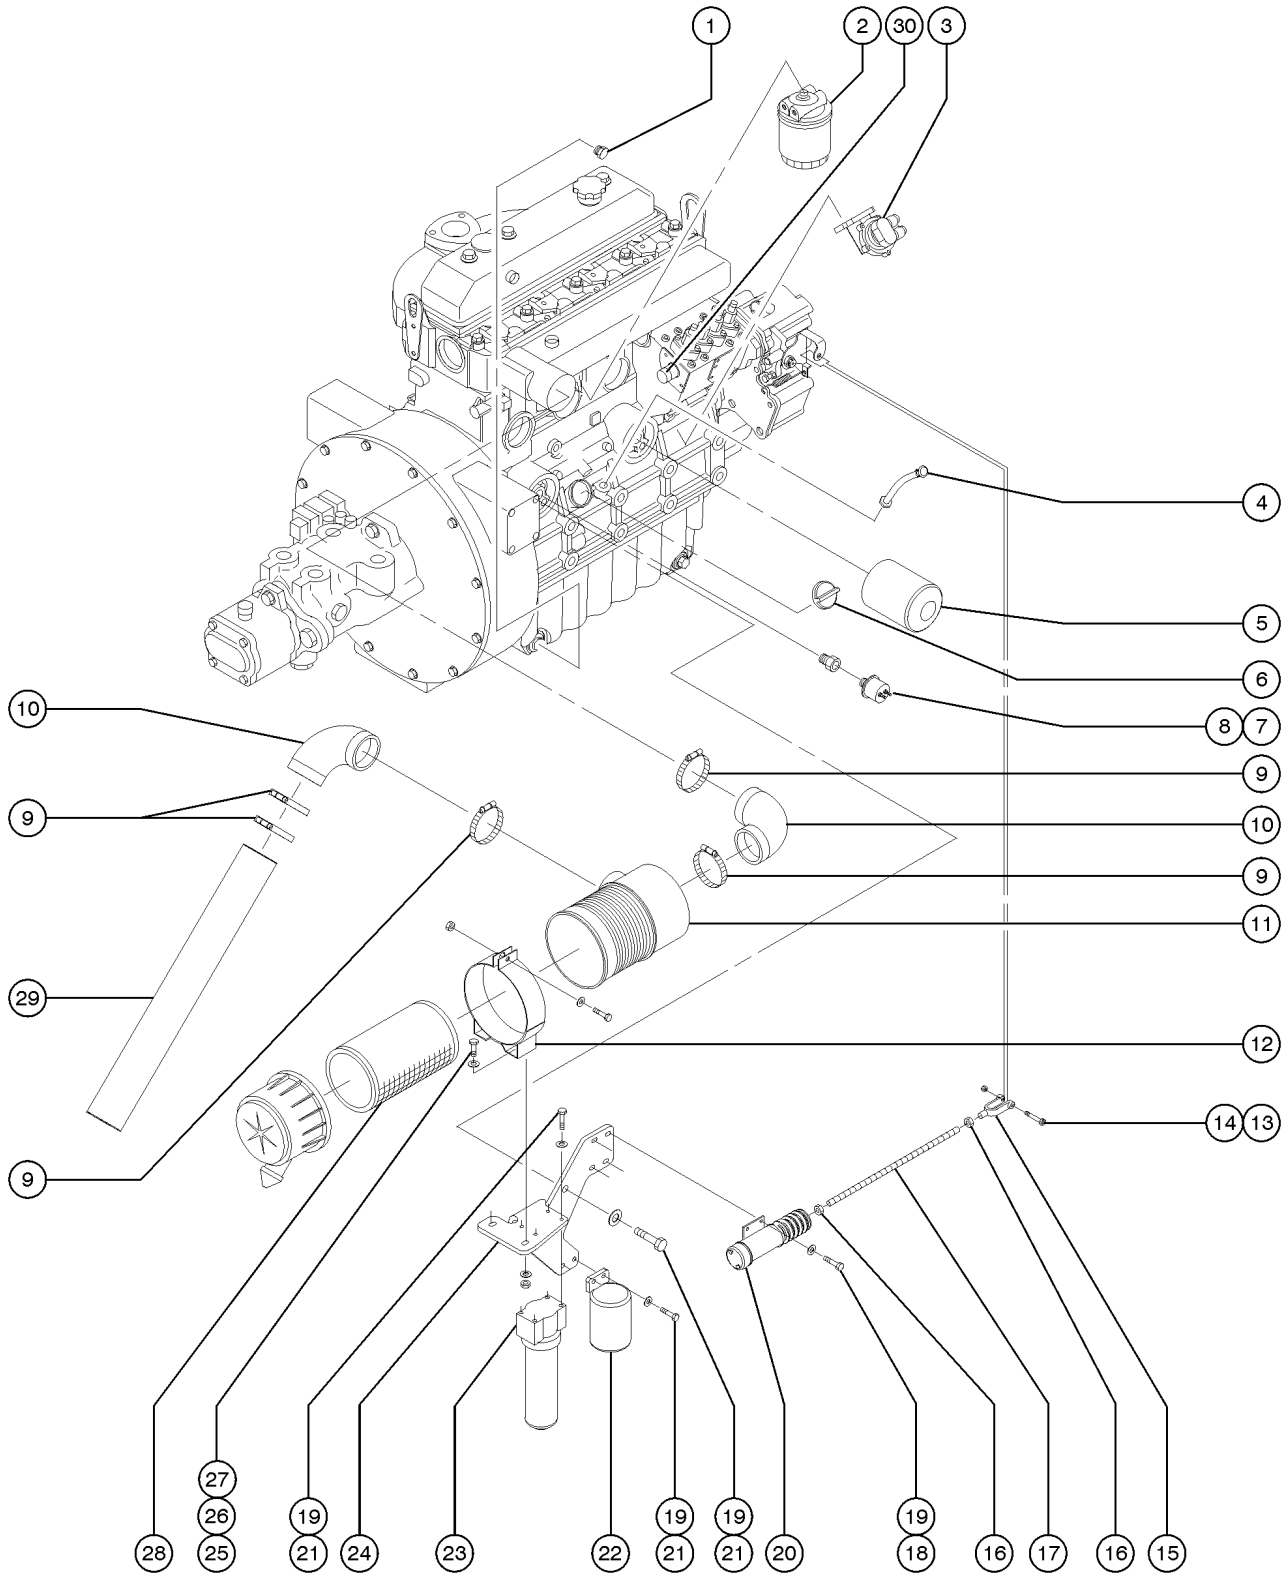

408.1 Perkins 704-30 Engine - View 2

408.1 Perkins 704-30 Engine - View 2

Item	Part No.	Description	Qty.	Item	Part No.	Description	Qty.
1	109802GT	PLUG,ORB #6.....	1	--	13002GT	SCREW,HHC,5/16-18 X 1 GR5..... <i>from SN 2959</i>	2
2	62421GT	FILTER,FUEL,PERKINS.....	1	26	5397GT	WASHER,FLAT,USS,5/16",Y.....	4
3	65500GT	PUMP, LIFT INLET PORT (53883).....	1	27	18503GT	NUT,LOCKING-LG.FLANGE,5/16-18..... <i>to SN 2958</i>	4
--	65501GT	FITTINGS, LIFT PUMP INLET PORT.....	1	--	6782GT	NUT,NYLOCK,5/16-18..... <i>from SN 2959</i>	2
--	73436GT	SLEEVE,COMPRESSION 1/4".....	1	28	62420GT	FILTER,AIR***.....	1
--	73437GT	NUT,COMPRESSION 1/4".....	1	29	34162-3150GT	HOSE,AIR INTAKE 2.5" I.D.....	1
--	73438GT	ADPT,HOSE BARB/STAND PIPE 1/4".....	1	30	72265GT	SOLENOID,SHUTDOWN,PERKINS ****.....	1
4	65497GT	DIPSTICK (53883).....	1				
5	62422GT	FILTER,OIL,PERKINS 704-30 (BB).....	1				
6	65498GT	CAP,OIL FILLER, PERKINS.....	1				
7	53951GT	ADPTR,ST. THR 3/4-16 FEM PIPE.....	1				
8	30810GT	SENDING UNIT,OIL PRESSURE***..... <i>dual-terminal sender</i>	1				
9	30971GT	CLAMP,HOSE,3.00".....	5				
10	34164GT	ELBOW,90 DEGR,RUBBER,2.5" I.D.*.....	2				
11	63463GT	AIR CLEANER,NELSON***.....	1				
--	52866GT	EVACUATOR VALVE-AIR CLEANER					
12	53952GT	BRKT,AIR CLEANER ORIENTATION**..... <i>includes mounting fasteners</i>	1				
13	6584GT	SCREW,SHS,10-24 X .625.....	1				
14	5365GT	NUT,NYLOCK,10-24.....	1				
15	21130GT	CLEVIS YOKE-1/4-28,PLTD W/PIN.....	1				
16	21496GT	NUT,HEX,1/4-28.....	2				
17	30785-1000GT	THREADED ROD,1/4-28 X 10 IN***.....	1				
18	6888GT	SCREW,HHC,1/4-20 X 1.....	4				
19	6638GT	WASHER,FLAT,USS,1/4"Y.....	11				
20	29073GT	SOLENOID,THROTTLE,.....	1				
--	52537GT	BOOT,SOLENOID,29073.....	1				
21	6090GT	SCREW,HHC,1/4-20 X .75.....	7				
22	42766GT	SEPARATOR/FILTER,FUEL DIESEL**.....	1				
--	42767GT	SEPARATOR/FILTER ELEMENT,FUEL*.....	1				
23		FILTER ASY,M PRESS,SAE8,WIND* (77139)..... <i>component no longer available</i>	1				
--	20880GT	FILTER ELEMENT-10 MIC.***..... <i>for 20879 (no longer available)</i>	1				
--	60857GT	FILTER,ELEMENT,BETA(5)=1000..... <i>for 77139</i>	1				
23A	1267807GT	ASSEMBLY, MED. PRESS. FILTER,					
--	1268229GT	ELEMENT-5 MIC, PAPER, W/BYPASS <i>for 1267807</i>					
24	63399PGT	AIR CLEANER BRACKET, PAINTED.....	1				
25	219437GT	ISOLATOR, VIBRATION..... <i>to SN 2958</i>	2