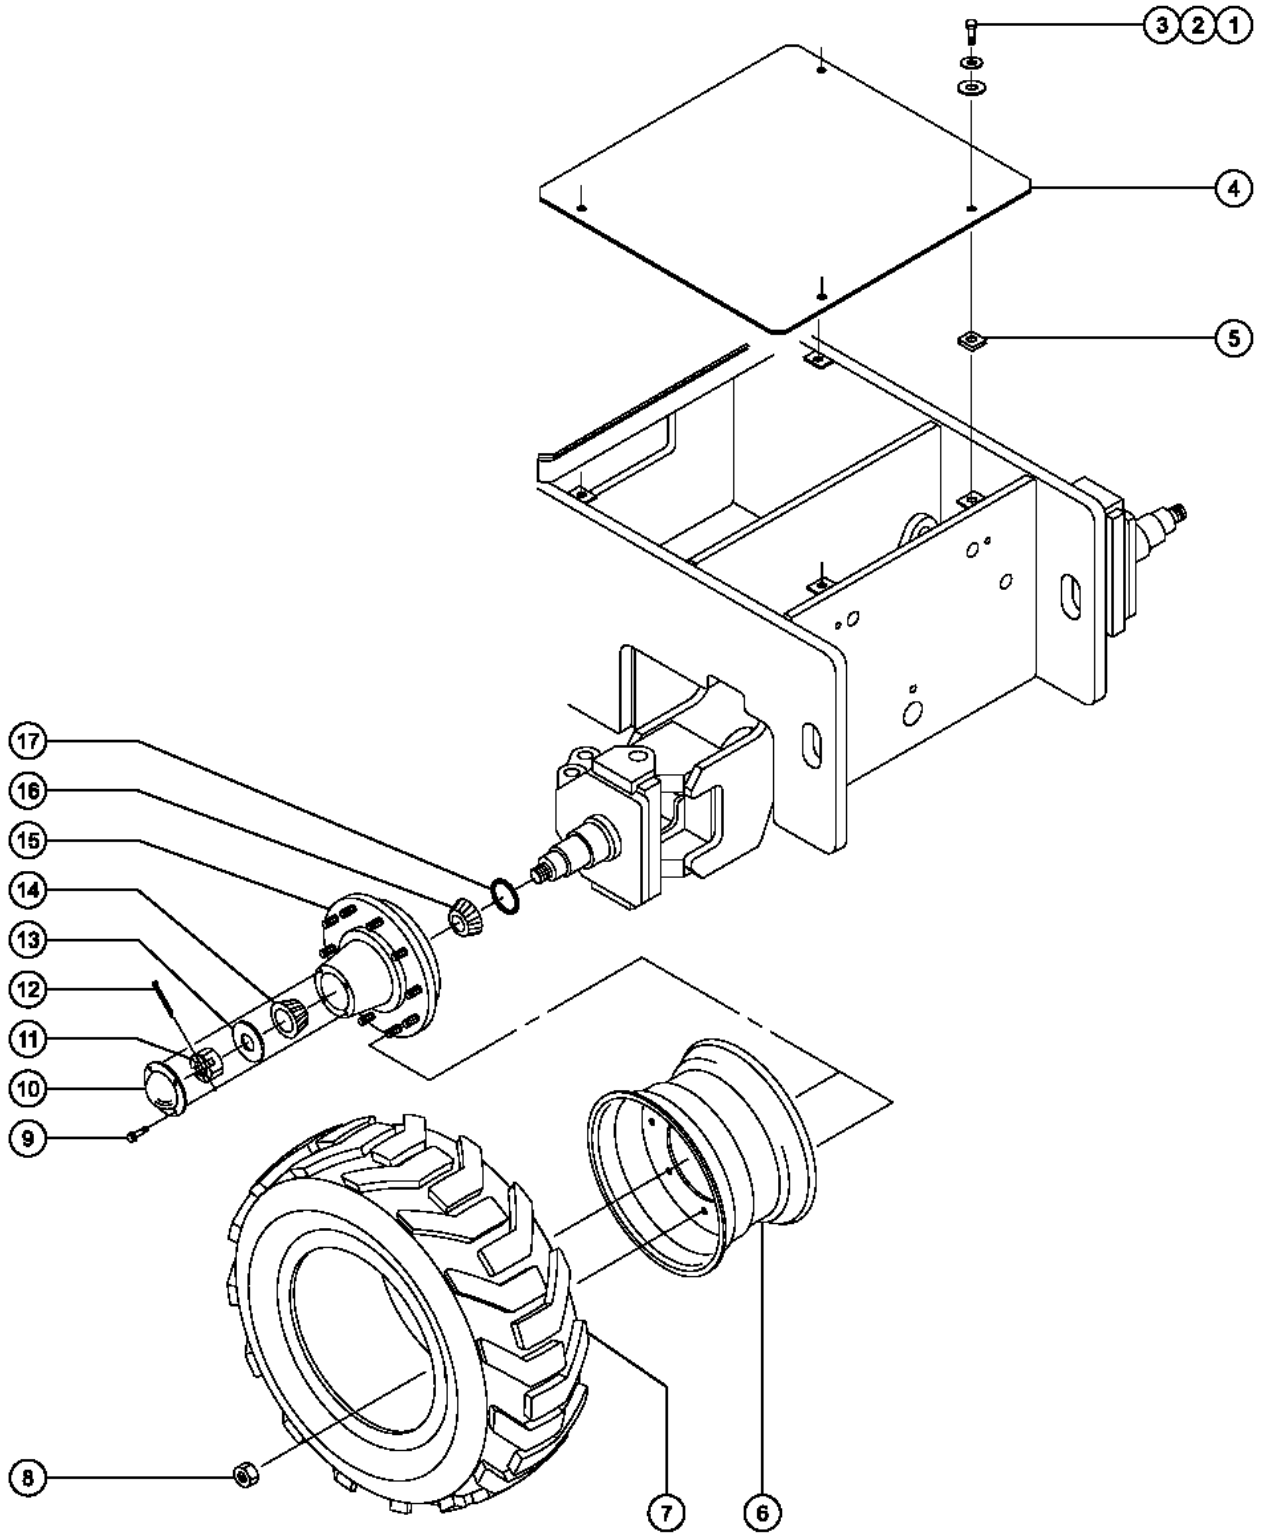

203.1 2WD Steer Axle - Wheels and Hubs

203.1 2WD Steer Axle - Wheels and Hubs

Item	Part No.	Description	Qty.
1	6090GT	SCREW,HHC,1/4-20 X .75.....	4
2	6356GT	WASHER, LOCK, .25.....	4
3	6638GT	WASHER,FLAT,USS,1/4"Y.....	4
4	33448GT	COVER W/DECALS,DR.CHAS.STR.END.....	1
5	56912GT	SPRING CLIP,1/4-20,.025-.15X.5, ZAG.....	4
6	73184GT	WHEEL,19.5 X 11.75,10 HOLE***.....	2
--	73180GT	TIRE & WHEEL RH, AIR S60***	
--	73181GT	TIRE & WHEEL LH, AIR S60	
--	73182GT	TIRE & WHEEL ASSY.RIGHT,FF S60	
--	73183GT	TIRE & WHEEL ASSY.LEFT,FF S60	
--	73206GT	TIRE&WHEEL ASSY R,AF,NON-MARKI	
--	73207GT	TIRE&WHEEL ASSY L,AF,NON-MARKI	
7	73185GT	TIRE,38/65D-19.5,16PLY,OTR*.....	2
--	73210GT	TIRE,385 19.5,16PLY,NON-MARKI	
8	34127GT	NUT,LUG,3/4-16 X 7/8 RADIUS.....	20
9	18506GT	5/16-18 X .75 LG.FLG.LCK.SCREW.....	8
10	73082GT	CAP,DUST.....	2
11	34627GT	NUT,SPINDLE,2.00-12.....	2
12	34628GT	PIN,COTTER,.375 X 3.5.....	2
13	34626GT	WASHER,FLAT,2.0 X 4.5 X .25.....	2
14	73080GT	BEARING,OUTER CONE.....	2
15	73075GT	HUB ASSY W/RACES.....	2
--	73076GT	HUB RACE,INNER	
--	73077GT	HUB RACE, OUTER	
--	73078GT	STUD,WHEEL,3/4-16	
16	73079GT	BEARING, INNER CONE.....	2
17	94794GT	SEAL,GREASE.....	2