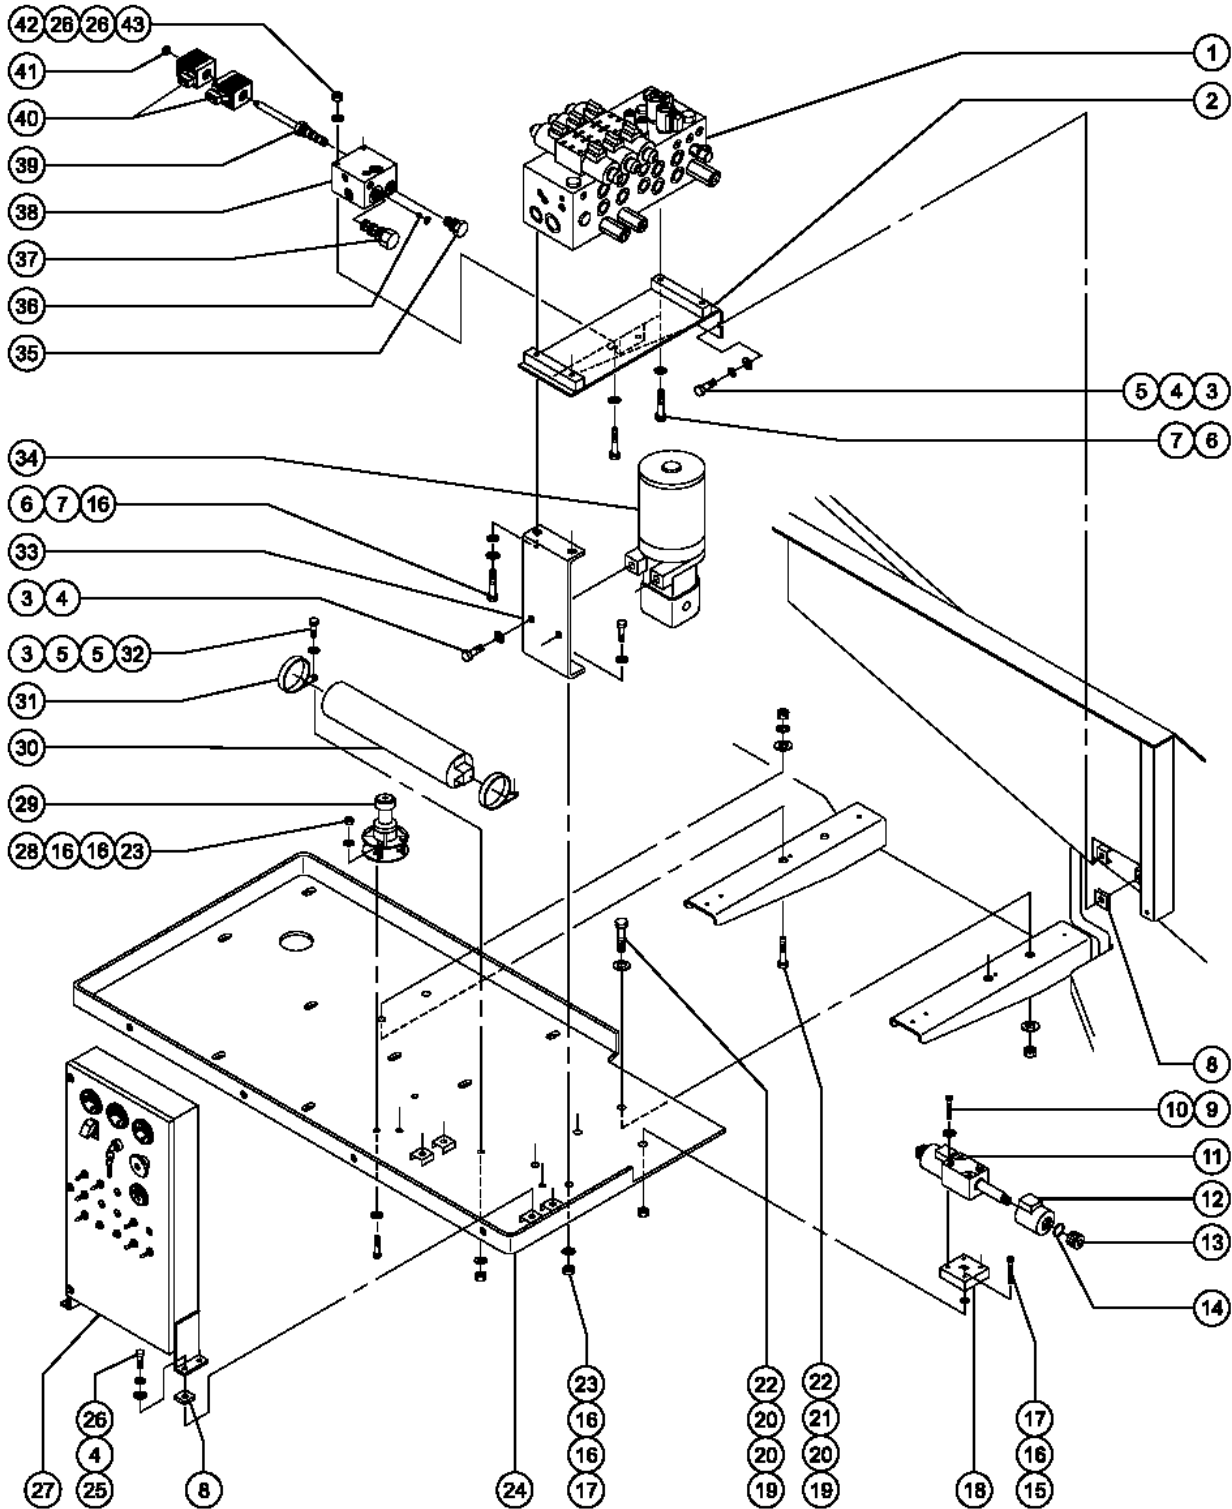

505.1 Function Manifold and Auxiliary Power Unit Installation

505.1 Function Manifold and Auxiliary Power Unit Installation

Item	Part No.	Description	Qty.	Item	Part No.	Description	Qty.
1A	146172GT	MANIFOLD,FUNCTION <i>to SN 7500; replaced 46938</i>		32	4828GT	NUT,NYLOCK,3/8-16.....	2
1B	146173GT	MANIFOLD,MULTI-FUNCTION,S60 <i>from SN 7501; replaced 81026</i>		33	30718P-SGT	BRACKET,AUX.PUMP MNT.PAINTED....	1
2	53122-SGT	WELDMENT,FUNCTION MANIFOLD MNT.....	1	34A	32811GT	POWER UNIT,AUX PUMP 12VDC** <i>(dual terminal motor) to SN 3883</i>	
3	6019GT	SCREW,HHC,3/8-16 X 1.25 GRD 5.....	8	--	32948GT	COUPLER,PUMP TO MOTOR (32810)....	1
4	6021GT	WASHER, LOCK, .375.....	8	--	32949GT	MOTOR,12V DC (32810/32811)APU.....	1
5	6097GT	WASHER,FLAT,USS,3/8",Y.....	6	--	32955GT	END HEAD, 32810 POWER UNIT.....	1
6	4266GT	SCREW,HHC,1/4-20 X 2.....	4	--	32959GT	BALL,CHECK (32810).....	1
7	6356GT	WASHER, LOCK, .25.....	4	--	32962GT	GASKET,0.0005,SILVER (32810).....	1
8	29868GT	SPRING CLIP,3/8-16,.05-.20X.73,ZAG.....	14	--	32963GT	GASKET,0.001,AMBER (32810).....	1
9	45916GT	SCREW,SHC,10-24 X 1.250 (D01).....	4	--	32964GT	GASKET,0.00075,GOLD (32810).....	1
10	6607GT	WASHER,LOCK,#10 PLTD.....	4	--	32967GT	GASKET,PUMP TO DC MTR.(32810)....	1
11	146160GT	VALVE KIT,D03..... <i>includes Index No's. 12 through 14 Non-oscillating models only</i>	1	--	33455GT	PUMP, AUX. POWER UNIT.....	1
12	223763GT	COIL WITH DE CONNECTOR..... <i>non-oscillating models</i>	1	34B	53236GT	POWER UNIT,AUX PUMP 12VDC*..... <i>(single terminal motor) from SN 3884 to 7816</i>	1
13	33568GT	NUT, CP521-1 VALVE..... <i>non-oscillating models</i>	1	--	29417GT	PUMP ASSY.(27648)*****.....	1
14	45914GT	O-RING, DO1 VALVE..... <i>non-oscillating models</i>	1	--	29418GT	COUPLER - 27648 POWER UNIT.....	1
15	30444GT	SCREW,SHC,1/4-20 X 2.....	4	--	29428GT	VALVE,CHECK.....	1
16	6638GT	WASHER,FLAT,USS,1/4"Y.....	14	--	33455GT	PUMP, AUX. POWER UNIT.....	1
17	6091GT	NUT,NYLOCK,1/4-20.....	6	--	62080GT	MOTOR,12V DC,APU (53236).....	1
18	24675GT	SUB PLATE (SPOOL VALVE)..... <i>non-oscillating models</i>	1	--	34C	POWER UNIT,AUX PUMP 12VDC,MTE* <i>(item no longer available, replace with PN 89617); Check unit label for part number prior to ordering components, from SN 7817 to 10890</i>	
19	29883GT	SCREW,HHC,5/8-11 X 1.75 GRD.8.....	3	--	37187GT	SEAL KIT, 37185 PUMP.....	1
20	13064GT	WASHER,FLAT,.625 HARDENED.....	5	--	37192GT	COUPLER, PUMP / MOTOR (36179)....	1
21	6036GT	WASHER,LOCK,.625 PLTD.....	1	--	62268GT	PUMP, AUX. POWER UNIT.....	1
22	6024GT	NUT,NYLOCK,5/8-11.....	3	--	77069GT	MOTOR,12VDC,77066.....	1
23	6888GT	SCREW,HHC,1/4-20 X 1.....	4	--	77071GT	SOLENOID,77066.....	1
24	30677-SGT	WELDMENT,HYD TANK MODULE.....	1				
25	6175GT	SCREW,HHC,3/8-16 X 1.....	4				
26	5397GT	WASHER,FLAT,USS,5/16",Y.....	8				
27		Ref. Ground Controls..... <i>refer to sections 508.1 or 509.1</i>	8				
28	6889GT	NUT,LP NYLOCK,1/4-20.....	2				
29A	44586GT	SENSOR,LEVEL 4.5***..... <i>to SN 7388</i>	1				
29B	94077GT	SENSOR,LEVEL,4.5 DEG..... <i>from SN 7389</i>	1				
30	36599GT	ACCUMULATOR,250 PSI PRECHARGE.....	1				
31	27497GT	CLAMP,RUBBER CUSHIONED-2 5/32....	2