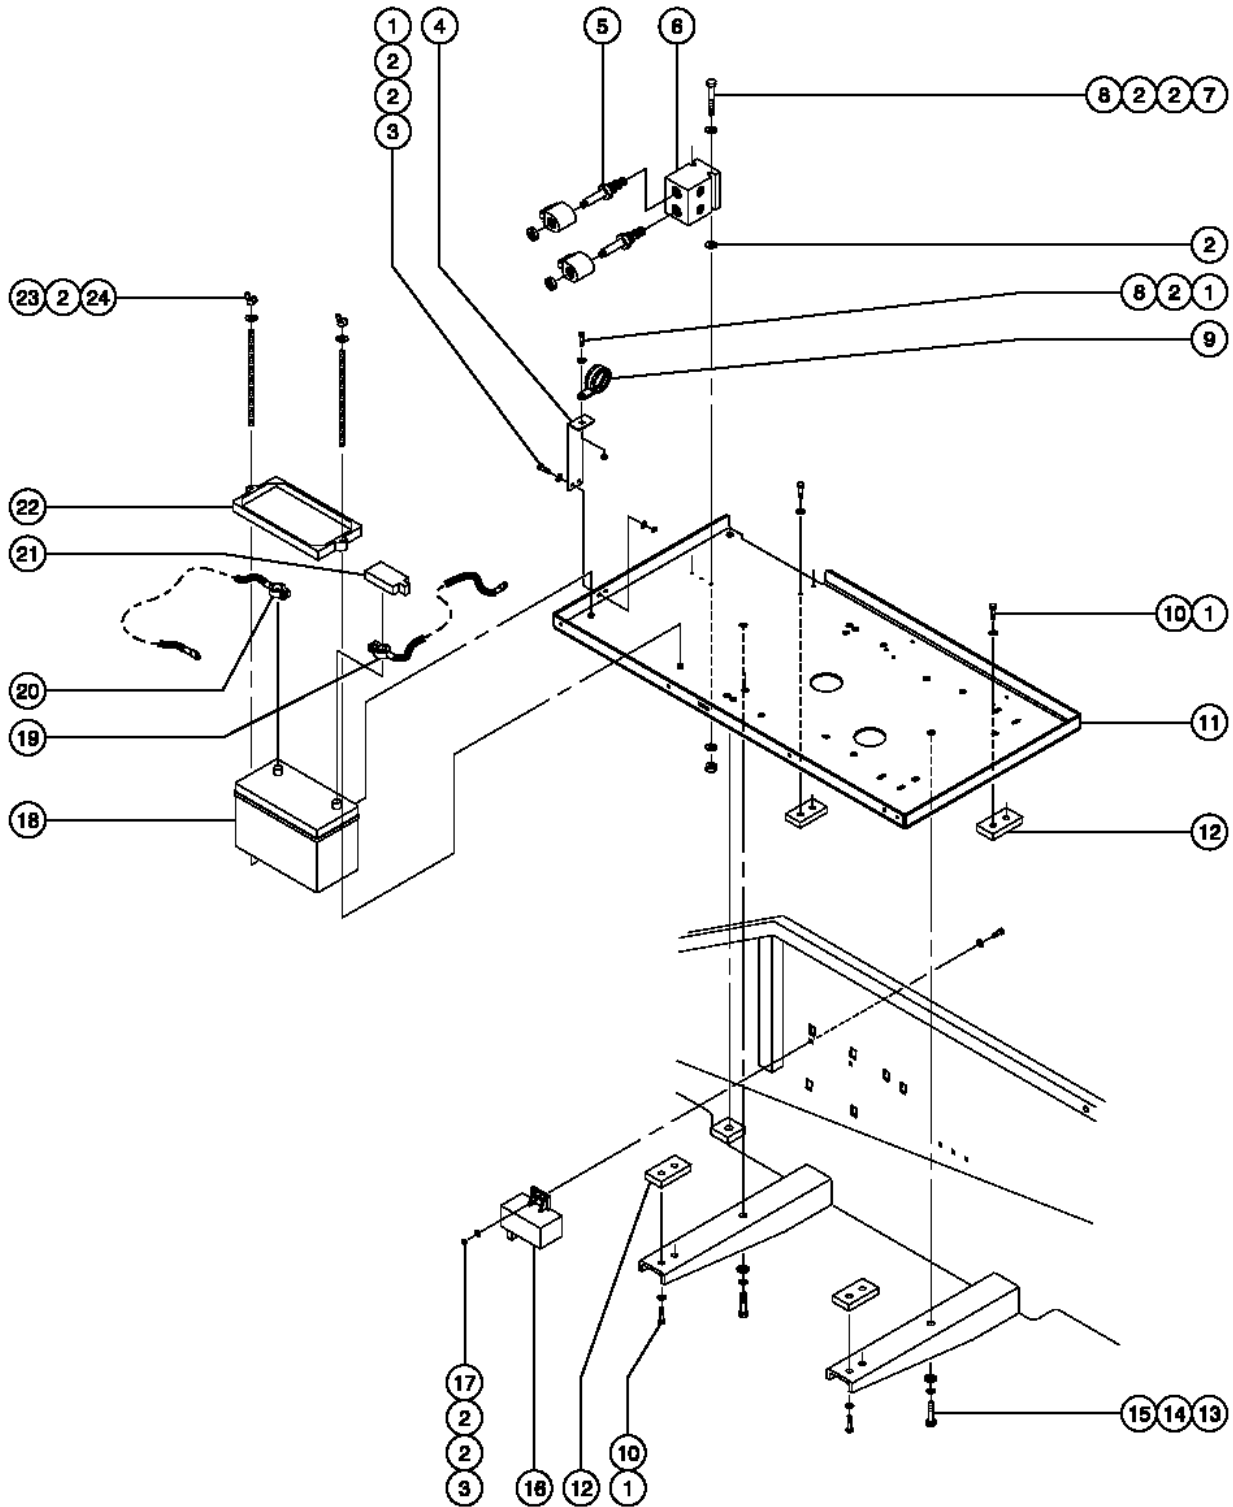

411.1 Perkins 704-30 Engine - View 5

411.1 Perkins 704-30 Engine - View 5

Item	Part No.	Description	Qty.
1	6090GT	SCREW,HHC,1/4-20 X .75.....	11
2	6638GT	WASHER,FLAT,USS,1/4"Y.....	13
3	6091GT	NUT,NYLOCK,1/4-20.....	3
4	63457PGT	AIR INTAKE BRACKET, PAINTED.....	1
5	65766GT	VALVE,SOLENOID,10V W/DIODE***.....	2
--	45912GT	NUT,SOLENOID VALVE 2P3W.....	2
--	81043GT	COIL,SOLENOID,8 DSD 10V,W/DIO*.....	2
6	42157GT	MANIFOLD,BRAKE/MOTOR SHIFT..... <i>includes Index No. 5; to SN 7500</i>	1
--	81024GT	MANIFOLD,BRAKE/2 SPD..... <i>includes Index No. 5; from SN 7501</i>	1
7	6115GT	SCREW,HHC,1/4-20 X 3.5.....	2
8	6889GT	NUT,LP NYLOCK,1/4-20.....	3
9	45455GT	CLAMP,2.75,#44 X 1/4,RUB CUSH*.....	1
10	6356GT	WASHER, LOCK, .25.....	8
11	30679-SGT	WELDMENT, ENGINE MODULE PLATE.....	1
12	45209GT	WEAR PAD,4X2X.5 W/INSERT***.....	4
13	21175GT	SCREW,SHC,5/8-11 X 4,A574.....	2
14	6036GT	WASHER,LOCK,.625 PLTD.....	4
15	33418GT	WASHER,FLAT,.625 X 2.25 X.15.....	4
16		CONTROLLER,GLOW PLUG (53883).... <i>component no longer available</i>	1
17	6888GT	SCREW,HHC,1/4-20 X 1.....	1
18	30143GT	BATTERY,12V,1000 CCA GRP 31.....	1
19	30891GT	BATT.CABLE,00,POS.,RED,50".....	1
20	122058GT	BATTERY CABLE,1/0 GA,BLK 30".....	1
21	18189GT	BOOT,BATTERY TERMINAL,RED.....	1
22	30144GT	BATTERY HOLD DOWN,GROUP 31.....	1
23	8170GT	NUT,WING,1/4-20.....	2
24	30784-975GT	THREADED ROD,(1/4-20),9.75.....	2