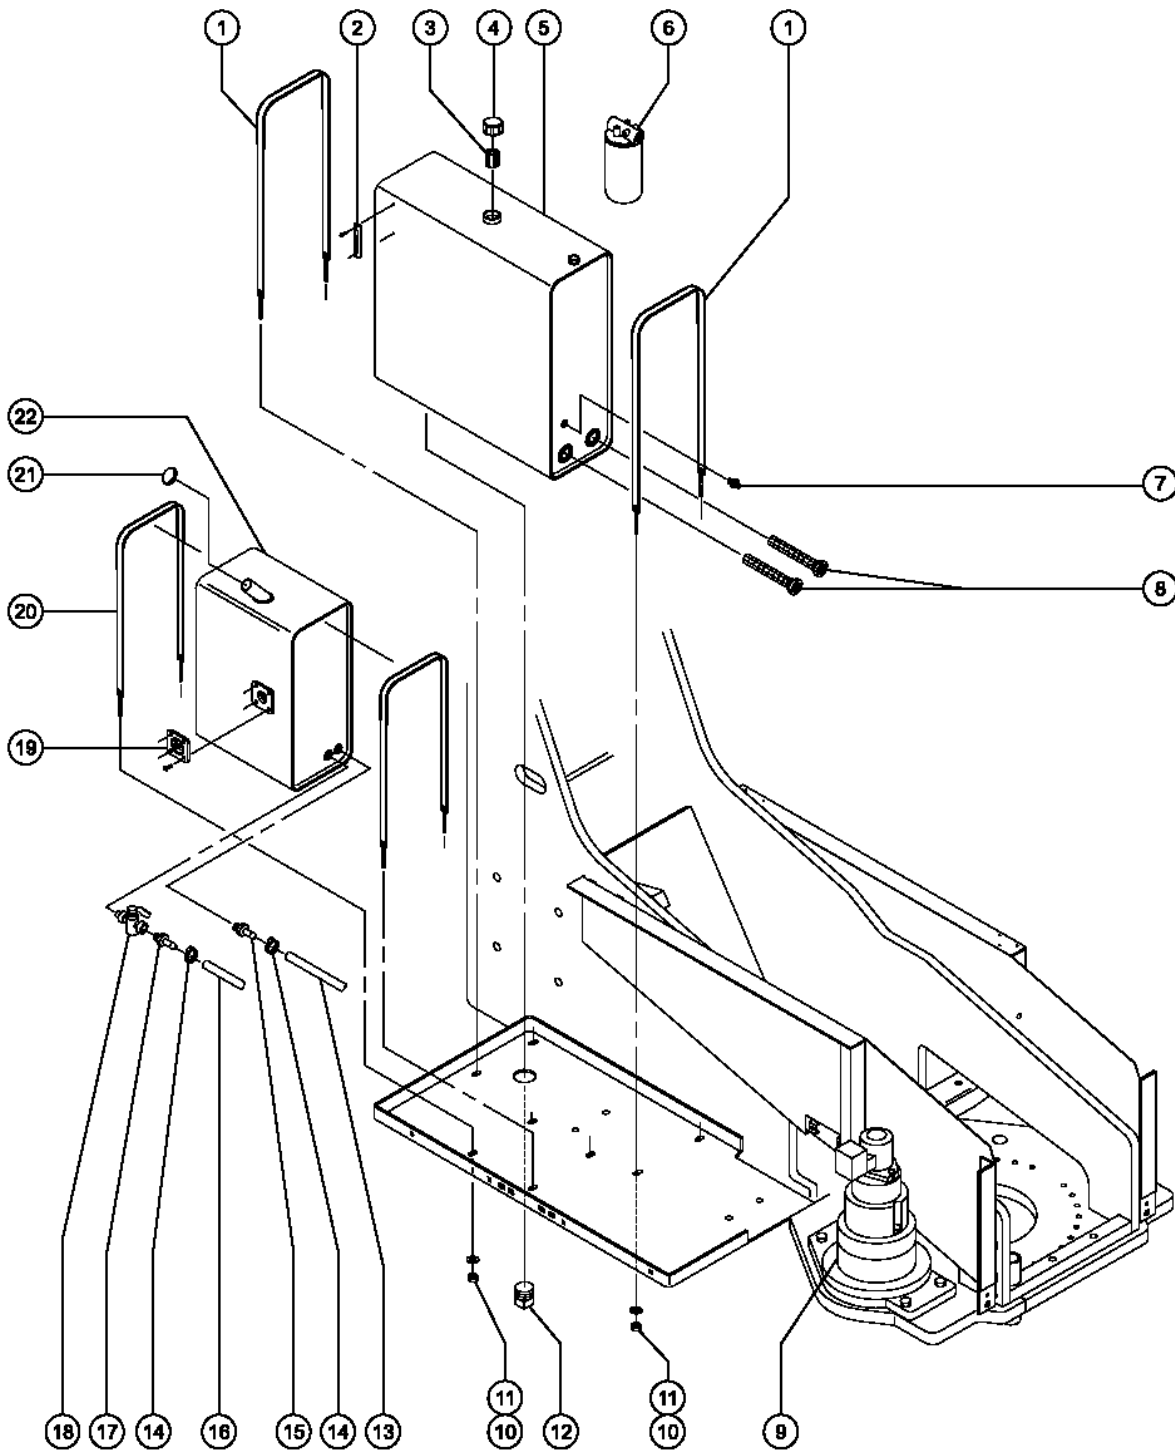

503.1 Hydraulic and Fuel Tanks - Diesel Models (with metal fuel tank)

503.1 Hydraulic and Fuel Tanks - Diesel Models (with metal fuel tank)

Item	Part No.	Description	Qty.
1	31524GT	STRAP ASSY,TANK, 66 INCH.....	2
2	21141GT	GAUGE-SIGHT,LHA-LGTB***.....	1
3	31506GT	STRAINER,FILLER NECK.....	1
4	53527GT	CAP,FILLER BREATHER,3 MICRON**.....	1
5	53353GT	TANK,HYDRAULIC,45 GALLON***..... <i>includes Index No's. 2, 8 and 12</i>	1
6	48470GT	FILTER ASSEMBLY W/IND L,PAPER.....	1
--	46014GT	FILTER,ELEMENT,BETA(6)=200.....	1
7	48922GT	CONN,520102-6-6.....	1
8	45161GT	STRAINER ASSEMBLY,1.5" NPT.....	2
9		Ref. Turntable Rotator..... <i>refer to section 507.1</i>	2
10	4828GT	NUT,NYLOCK,3/8-16.....	8
11	5397GT	WASHER,FLAT,USS,5/16",Y.....	8
12	31507GT	PLUG,SQUARE HEAD,3/4 MPT.....	1
13	30490GT	HOSE,1/4 FUEL LINE,SAE 30R7.....	108-inches
14	21465GT	CLAMP,HOSE,SIZE .25 TO .63.....	2
15	29137GT	HOSE END,MALE.25 X .25 MPT***.....	1
16	27089GT	HOSE,5/16 FUEL,SAE 30R7...104-inches	
17	53023GT	FITTING,1/4 MPT 5/16 BARB.....	1
18	19487GT	VALVE, FUEL LOCK.....	1
19	30584GT	GAUGE,FUEL,SIDE MOUNT.....	1
20	30179GT	TANK STRAP,BOLT STYLE,62".....	2
21	25567GT	CAP,FUEL,GREEN*.....	1
22	30546P-SGT	TANK,30 GALLON,PAINTED**.....	1