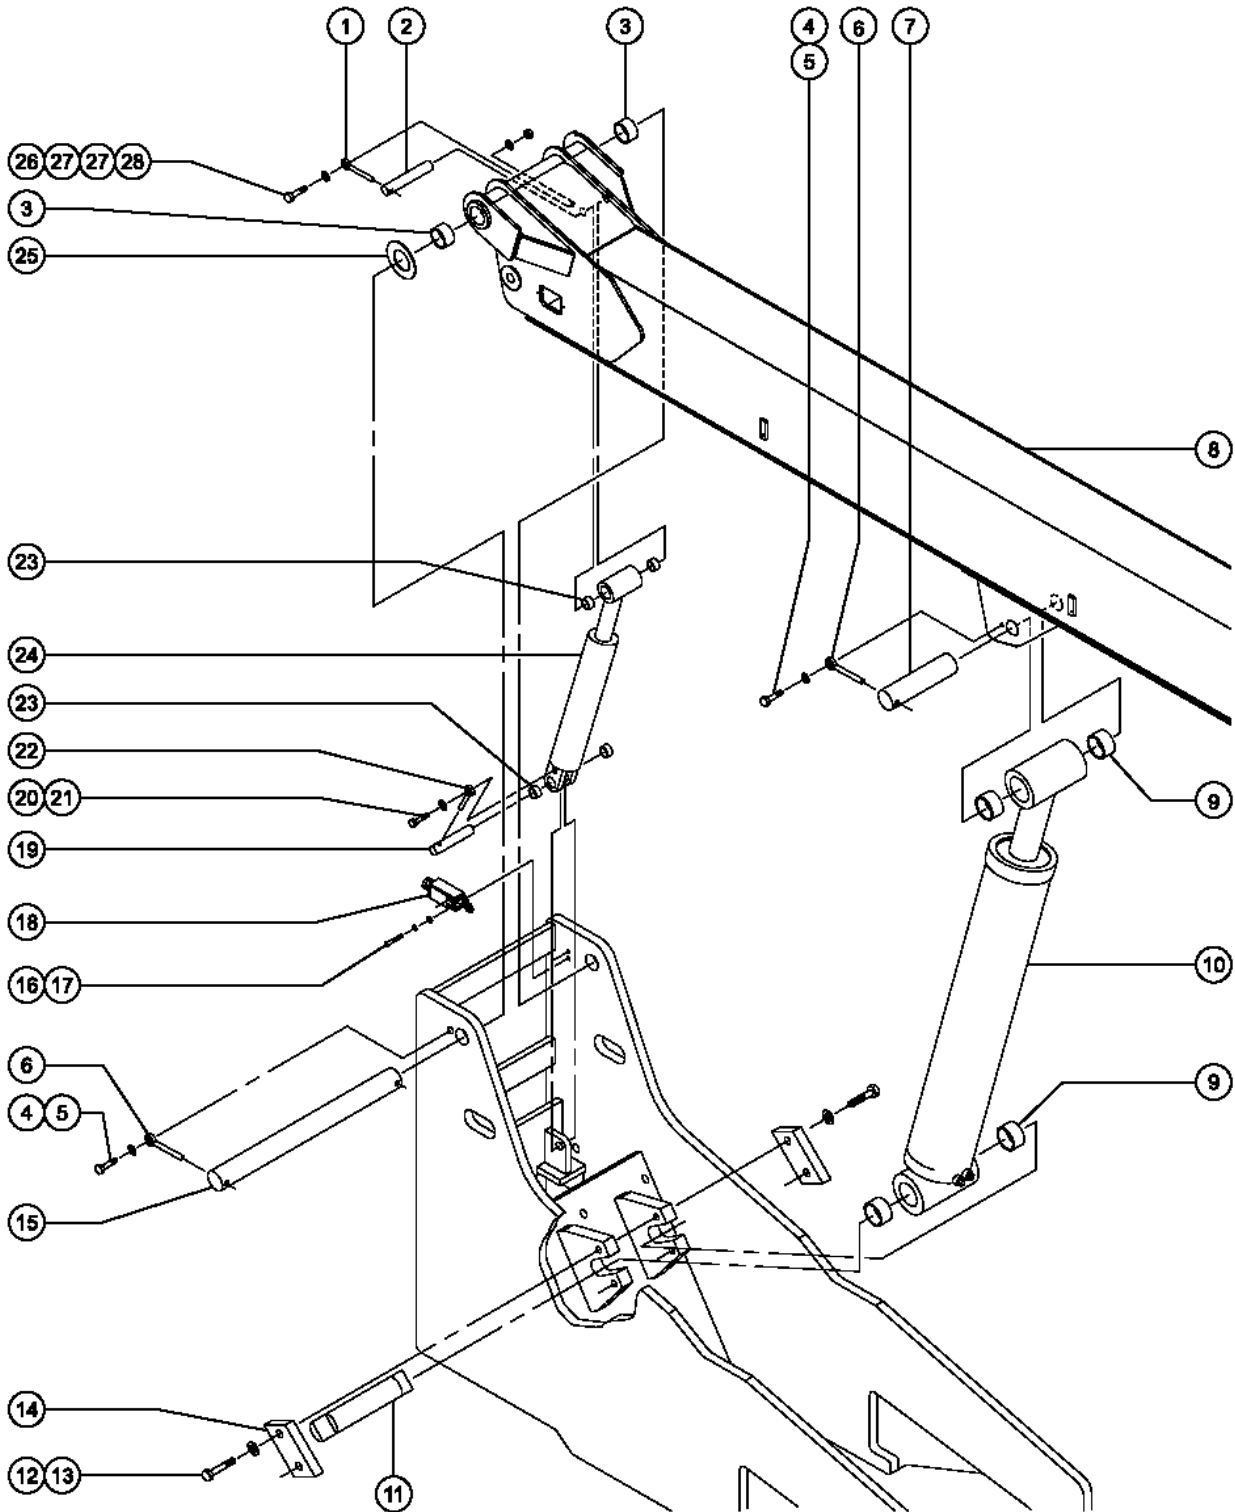

601.1 Boom Lift and Master Leveling Cylinder Installation

601.1 Boom Lift and Master Leveling Cylinder Installation

Item	Part No.	Description	Qty.
1	45226GT	ROD END,.375 X 3.69.....	1
2	34270GT	PIN,1.25DIA X 6.62LG,1HOLE.....	1
3	34131GT	BEARING,2.50IDX3.00OD X 2.00L.....	2
4	8177GT	SCREW,HHC,1/2-13 X 1.5.....	1
5	6033GT	WASHER,LOCK,0.5".....	2
6	30418GT	ROD END,0.5 X 3.75***.....	2
7	34269GT	PIN,2.50DIA X 13.75LG,1HOLE.....	1
8		Ref. Boom Assembly..... <i>refer to section 602.1 or 603.1</i>	1
9	27698GT	BEARING,2.50IDX2.75OD X 2.00L.....	4
10	63205GT	CYLINDER, LIFT, S60**..... <i>includes Index No. 9</i>	1
--	43937GT	VALVE,CB.CBBC-LHN@3200***.....	1
--	63345GT	SEAL KIT CYL.S60(63205).....	1
11	33823GT	PIN,PRI.CYL./SWING CHASSIS.....	1
12	33557GT	SCREW,HHC,3/4-10 X 2.00,GR5.....	4
13	34550GT	WASHER,LOCK,.75 PLTD.....	4
14	33822P-SGT	PIN RETAINER,PRI.CYL.BLUE.....	2
15	34271GT	PIN,2.50DIA X 29.13LG,1HOLE.....	1
16	22541GT	SCREW,RHM,10-32 X 1.5.....	2
17	6607GT	WASHER,LOCK,#10 PLTD.....	4
18	~~88366-14GR5GT~~	SWITCH,LIMIT,W/ROLLER HEAD***.....	1
--	19491GT	CONTACTOR,LIMIT SWITCH.....	1
19	34276GT	PIN,1.25DIA X 3.37LG,1HOLE.....	1
20	8255GT	SCREW, HHC, 3/8-16 X .75.....	1
21	6021GT	WASHER, LOCK, .375.....	1
22	25284GT	ROD END,.375 X 2.25***.....	1
23	25683GT	BEARING,POLYGON,20DU12.....	4
24	63209GT	CYLINDER,MASTER***..... <i>includes Index No. 23</i>	1
--	33487GT	SEAL KIT,HYDRAULIC CYLINDER*** <i>For cylinder 34118; check cylinder part number stamp or label prior to ordering</i>	
--	63349GT	SEAL KIT,CYL (63209)..... <i>For cylinder 63209; check cylinder part number stamp or label prior to ordering</i>	1
25	29746GT	WASHER,FLAT,2.5 X 4 X .062.....	3
26	13918GT	SCREW,HHC,3/8-16 X 1.75,GRD.8.....	1
27	5397GT	WASHER,FLAT,USS,5/16",Y.....	2
28	4828GT	NUT,NYLOCK,3/8-16.....	1