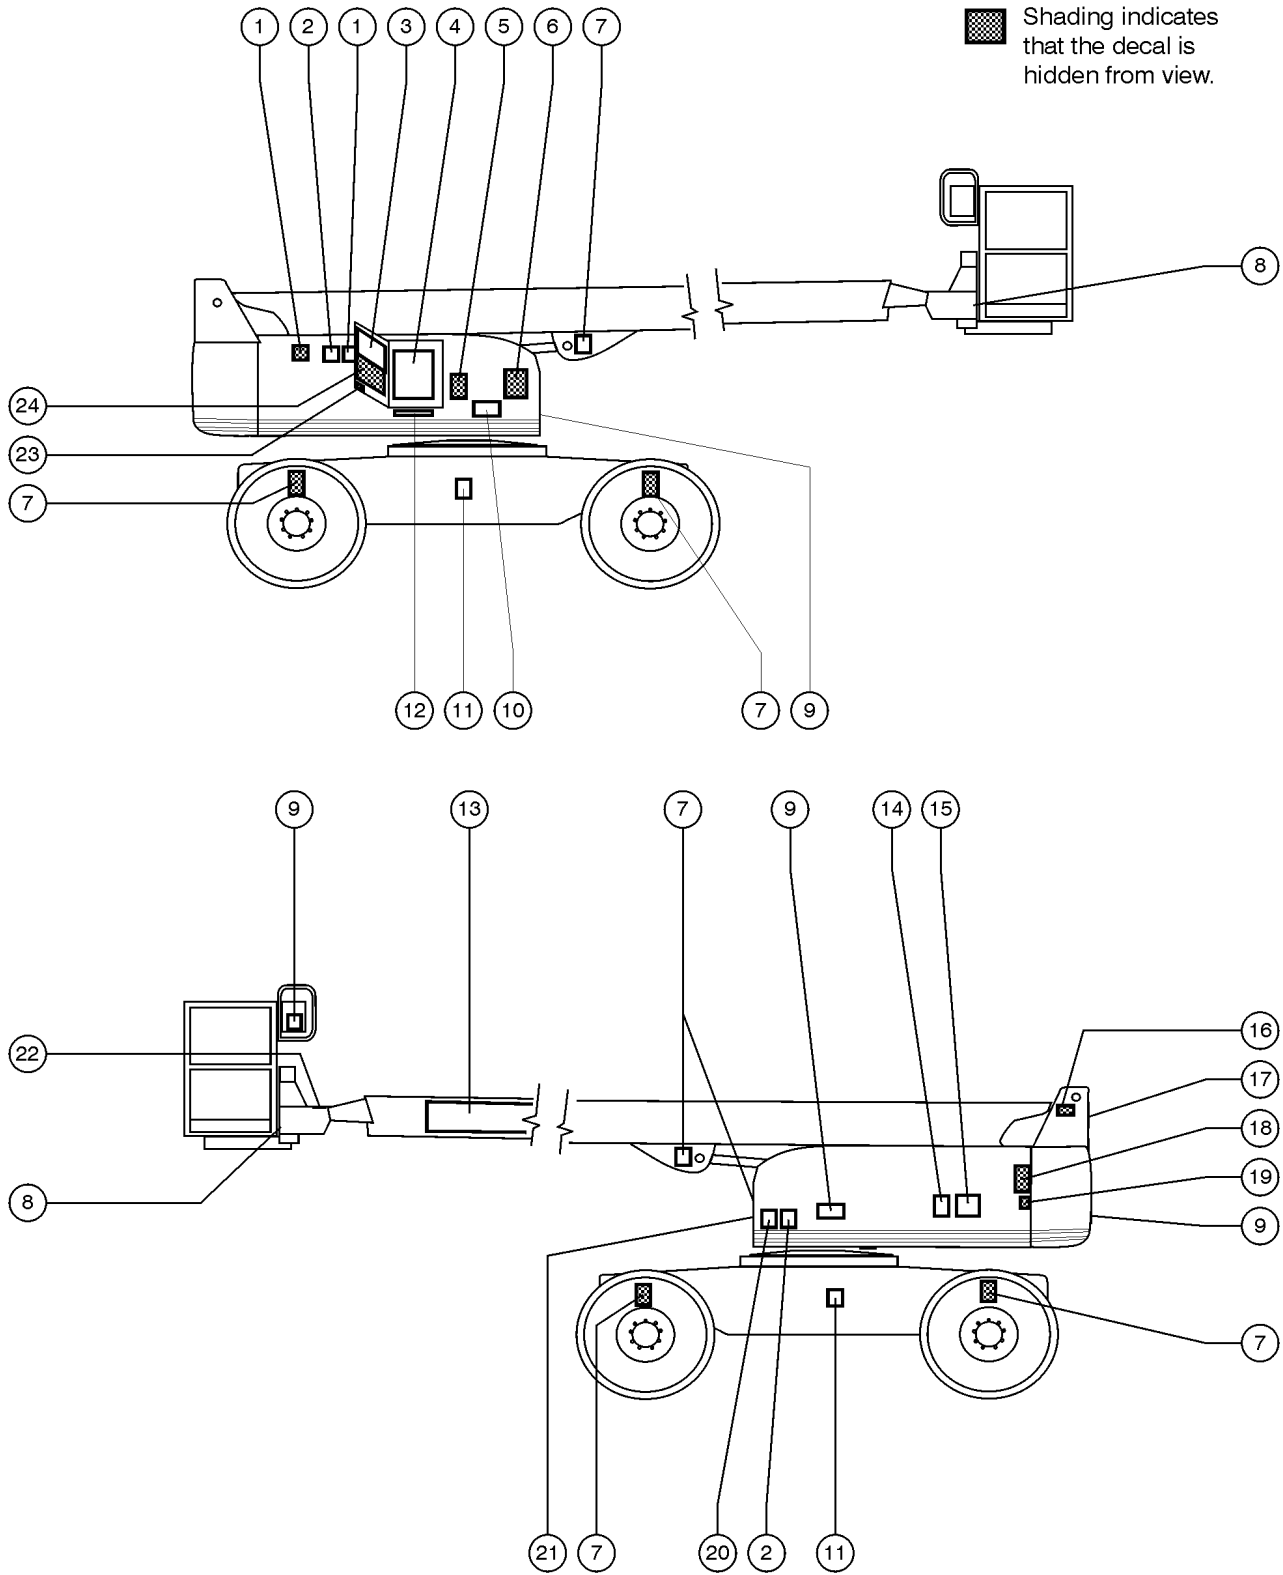

101.1 Decals and Paint - View 1

101.1 Decals and Paint - View 1

Item	Part No.	Description	Qty.	Item	Part No.	Description	Qty.
--	1268GT	PAINT,AEROSOL,GENIE GRAY***		20	28160GT	DECAL,LABEL,LIQUID PROPANE.....1	
--	1484GT	PAINT,AEROSOL,BRIGHT BLUE***		21	44981GT	DECAL,LABEL,AIRLINE 110 PSI.....2	
--	32150GT	PAINT,WET,GENIE BLUE (1 GL)**		22	28181GT	DECAL,WARN,FALL HAZARD.....1	
--	32151GT	PAINT,WET,GENIE GRAY (1 GL)**		23	52972GT	DECAL,CE MARK,3".....1	
--	46200GT	DECAL KIT,INSTRUCT,S60/65 DSL <i>Diesel Models; kit does not include Index No's. 4, 6, 9, 13, 17, 18, 20, 21 and 23</i>		--	97890GT	DECAL,DANGER,GEN SAFETY RULES.....1	
--	52056GT	DECAL KIT,INSTR,S60/65 GAS*** <i>Gasoline/LPG Models; kit does not include Index No's. 4, 6, 9, 13, 17, 18, 19, 21 and 23</i>		24	28157GT	DECAL,USE DEXRON***.....1	
1	28158GT	DECAL,LABEL,UNLEADED GAS ONLY.....2					
--	28159GT	DECAL,DIESEL.....2					
2	28171GT	DECAL,DANGER,NO SMOKING ***.....2					
3	43647GT	DECAL,NOTICE,OPER INST.IC***.....1					
4	49926GT	DECAL,GND CONT PNL,S45/60/80**.....1 <i>to SN 6829</i>					
--	72160GT	DECAL,GND CONT PNL,S45/S60/80.....1 <i>from SN 6830</i>					
5	25994GT	DECAL, NOTICE, SHUTOFF VALVES.....1					
6	77046GT	SERIAL # LABEL,MYLAR 4X8***.....1					
7	28161GT	DECAL,WARN,CRUSH HAZARD HAND.....7					
8	28177GT	DECAL,WARN,CRUSH HAZARD PLAT.....2					
9	28235GT	DECAL,POWER TO PLATFORM 115V...1					
--	28174GT	DECAL,POWER TO PLATFORM 230V...1					
10	27564GT	DECAL,DANGER,ELEC.HAZ.STAY CLR.....3					
11	33973GT	DECAL,NOTICE,TIRE PRESSURE.....2					
12	43663GT	DECAL,NOTICE, FUNCTION ENABLE*.....1					
13	62076GT	DECAL,COSMETIC,GENIE S-60.....1					
13	62078GT	DECAL,COSMETIC,GENIE S65.....1					
14	28164GT	DECAL,NOTICE,HAZARDOUS MAT'LS*.....1					
15	28175GT	Warning - Compartment Access.....1					
16	31060GT	DECAL,DANGER DO NOT ALTER SWTC.....1					
17	62077GT	DECAL,COSMETIC,S60.....1					
17	62079GT	DECAL,COSMETIC,S65.....1					
18	49741GT	DECAL,NOTICE,FORD EFI ENG SPEC.....1					
--	53037GT	DECAL,NOTICE,DEUTZ ENG SPEC.....1					
--	82644GT	DECAL, ENGINE SPEC, PERKINS.....1					
19	35599GT	DECAL,NOTICE,AIR INLET***.....1 <i>Diesel Models</i>