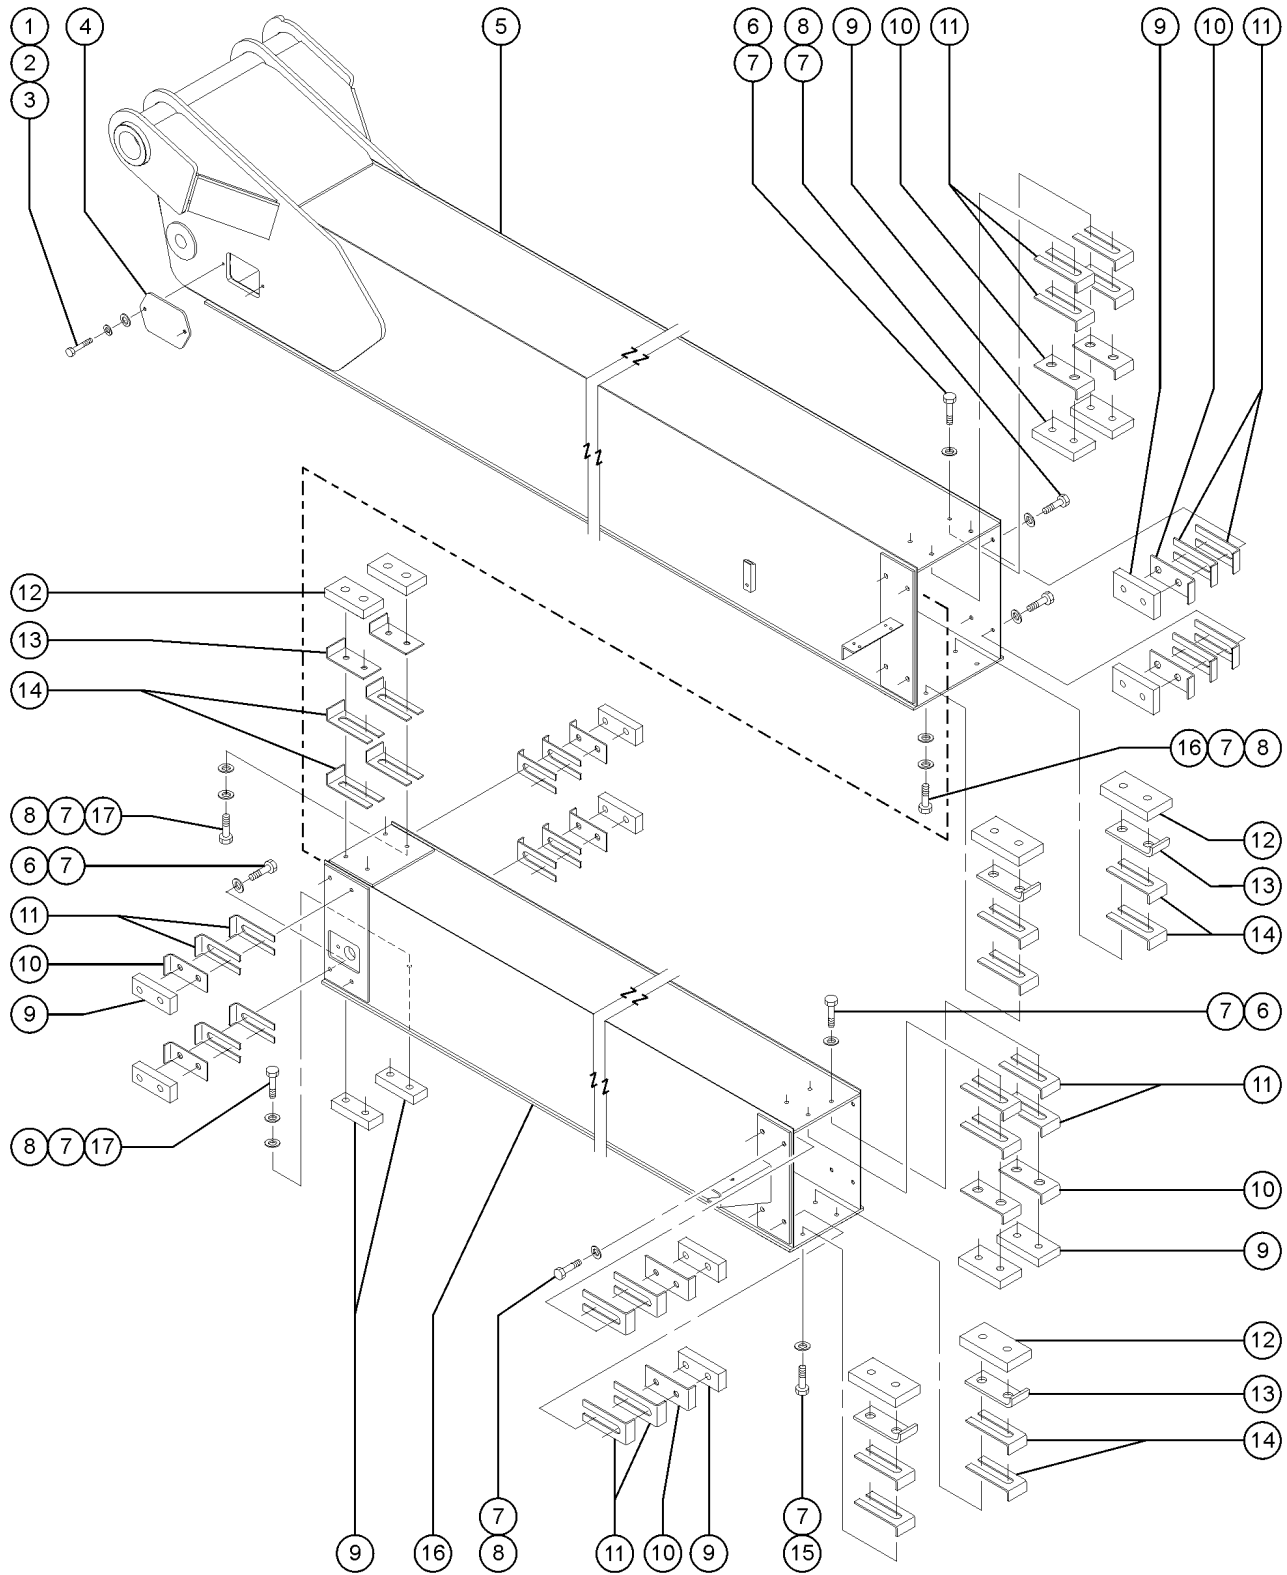

603.2 Boom Assembly - View 2 (from SN 3649)

603.2 Boom Assembly - View 2 (from SN 3649)

Item	Part No.	Description	Qty.
1	8914GT	SCREW, HHC, 1/4-20 X .625.....	4
2	6356GT	WASHER, LOCK, .25.....	4
3	6638GT	WASHER, FLAT, USS, 1/4"Y.....	4
4	34284P-SGT	COVER, BOOM SECTION #1 PAINTED.....	2
5	58028GT	BOOM TUBE ASSY. FLAT BTTM.....	1
--	34131GT	BEARING, 2.50IDX3.00ODX2.00L.....	2
6	6175GT	SCREW, HHC, 3/8-16 X 1.....	20
7	6021GT	WASHER, LOCK, .375.....	48
8	6019GT	SCREW, HHC, 3/8-16 X 1.25 GRD 5.....	24
9	30138GT	WEAR PAD, 5 X 1.5 X .625 W/NUTS.....	18
10	38620GT	SHIM, WEAR PAD, 5 X 1.5, 14GA.....	16
11	29080GT	SHIM, WEAR PAD, 5X 1.5 16GA	
12	34124GT	WEAR PAD, 5 X 3 X .625 W/NUTS.....	6
13	38621GT	SHIM, PAD, 5 X 3.....	6
14	34344GT	SHIM, SIDE PAD 16GA. 3 X 5	
15	8516GT	SCREW, HHC, 3/8-16 X 1.50, GR5.....	4
16	53019-SGT	WELD, BOOM, #2, FLAT BOTTOM.....	1
17	6097GT	WASHER, FLAT, USS, 3/8", Y.....	12