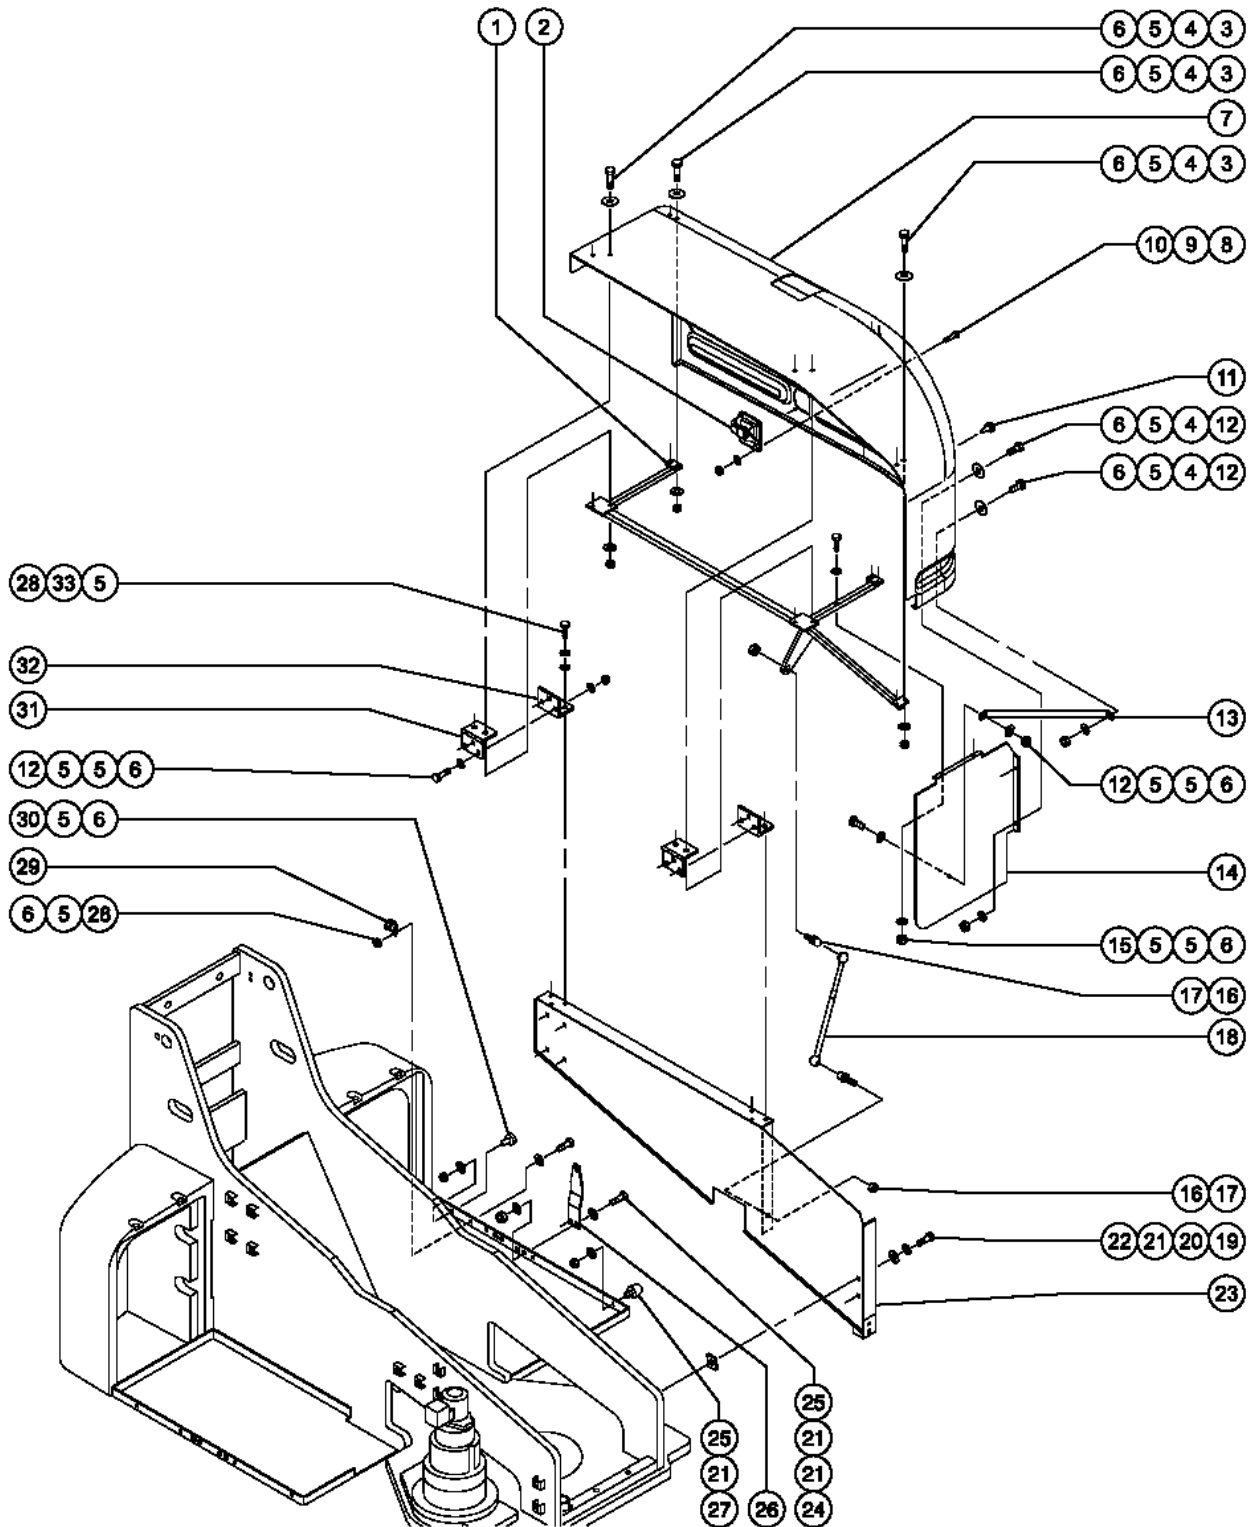

511.1 Turntable Covers - View 2, Engine Side

511.1 Turntable Covers - View 2, Engine Side

Item	Part No.	Description	Qty.	Item	Part No.	Description	Qty.
1A	30760GT	COVER SUPPORT WELDMENT RH.		24	13002GT	SCREW,HHC,5/16-18 X 1 GR5.....	2
1B	53882GT	WELDMENT,TT COVER SUPPORT,RH.....	1	25	6782GT	NUT,NYLOCK,5/16-18.....	3
2A	49536GT	LATCH,TURNTABLE FLUSH STYLE..... <i>black oval - push</i>	1	26	49535P-SGT	PLATE,LATCH,BLUE,PAINTED.....	1
--	29314GT	KEY,LATCH, 1 PAIR (28125)		27	30973GT	BUMPER,RUBBER-1 X 1.25.....	1
2B	53903GT	LATCH,T-HANDLE,5 SIDED W/KEYS*.... <i>T-style</i>	2	28	6090GT	SCREW,HHC,1/4-20 X .75.....	1
--	29314GT	KEY,LATCH, 1 PAIR (28125)		29	21618GT	CLAMP,1.13,#18 X 1/4,RUB CUSH.....	1
3	8915GT	SCREW,HHC,1/4-20 X 1.25.....	10	30	36388GT	BUMPER,RUBBER,.75 X .50H,STUD.....	1
4	12906GT	WASHER,FENDER,.25 X 1.25 X.062....	10	31	75073GT	HINGE,.375X.120THK.,SLOTTED.....	2
		1		32	35949P-SGT	BRACKET,COVER HINGE,BLUE.....	2
5	6638GT	WASHER,FLAT,USS,1/4"Y.....	42	33	6356GT	WASHER, LOCK, .25.....	4
		1		Footnotes			
6	6091GT	NUT,NYLOCK,1/4-20.....	21	1: Quantity listed may not reflect specific model configuration requirements.			
		1					
7A	65478GT	COVER ASSY W/DECAL,WRD,RH BB... <i>Gasoline/LPG models; includes Index No's. 2 and 8 through 10</i>	1				
7B	65478GT	COVER ASSY W/DECAL,WRD,RH BB... <i>Diesel models; includes Index No's. 2 and 8 through 10</i>	1				
7C	52441GT	COVER ASSY W/DECAL,GAS,RH.....	1				
7D	52443GT	COVER ASSY W/DECAL,DIE,RH BIGB.....	1				
8	49816GT	SCREW,PHILLIPS,PHM,10-32 X .75.....	4				
9	6146GT	WASHER,FLAT,MS,#10,Y.....	4				
10	6178GT	NUT,NYLOCK,10-32.....	4				
11	81197GT	PLUG,ENGINE COVER..... <i>Diesel models only</i>	3				
12	6888GT	SCREW,HHC,1/4-20 X 1.....	9				
		1					
13	30894P-SGT	SHROUD SUPPORT,PAINTED GRAY..... <i>Gasoline/LPG models</i>	1				
14	49537P-SGT	SHROUD,LP TANK,PAINTED..... <i>Gasoline/LPG models</i>	1				
15	4266GT	SCREW,HHC,1/4-20 X 2.....	2				
16	33555GT	BALL STUD**.....	2				
17	6002GT	NUT,LP NYLOCK,5/16-18.....	2				
18	28301GT	GAS STRUT,250 LBS FORCE***.....	1				
--	27377GT	RETAINER,GAS SPRING***.....	1				
19	6019GT	SCREW,HHC,3/8-16 X 1.25 GRD 5.....	6				
20	6021GT	WASHER, LOCK, .375.....	8				
21	5397GT	WASHER,FLAT,USS,5/16",Y.....	14				
22	29868GT	SPRING CLIP,3/8-16,.05-.20X.73,ZAG...8					
23	30744-SGT	COVER SUPPORT WELDMENT RH.....	1