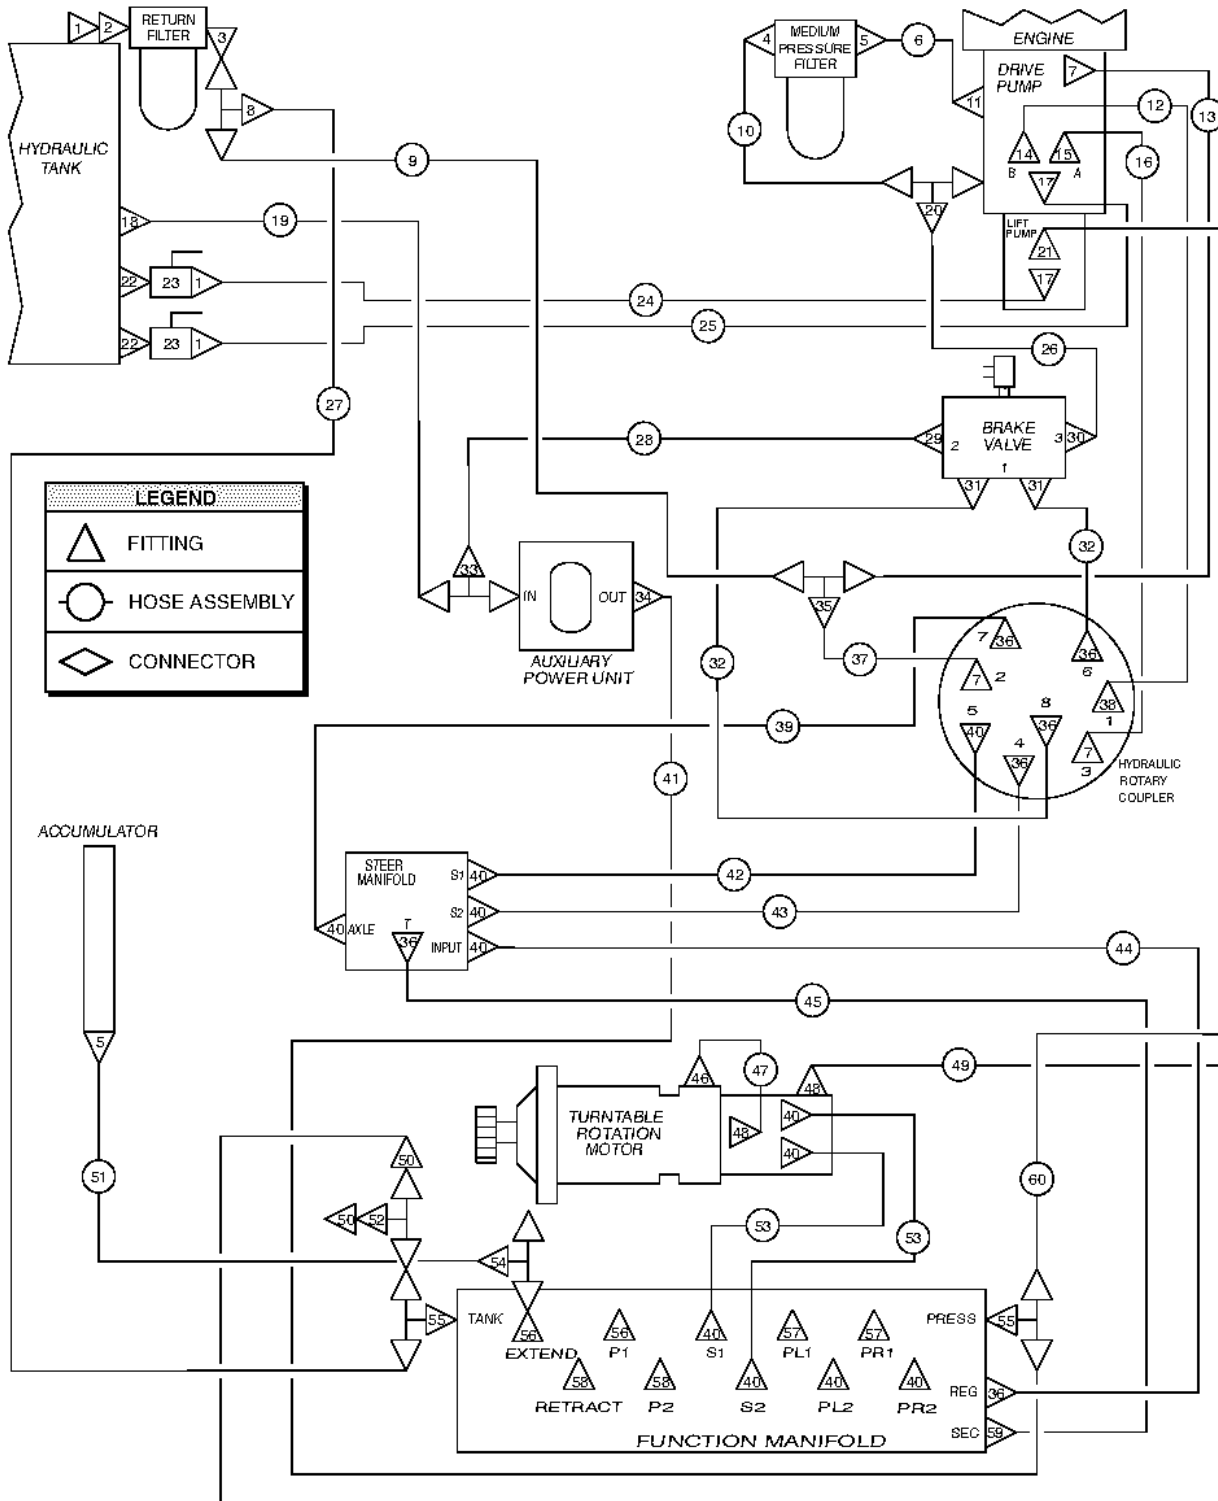

513.1 Hydraulic Hoses and Fittings

513.1 Hydraulic Hoses and Fittings

Item	Part No.	Description	Qty.	Item	Part No.	Description	Qty.
--	49612GT	O-RING KIT (ORFS FITTINGS)		42	49128-2684GT	HOSE ASSEMBLY,3/8".....	1
--	49613GT	PLUG AND CAP KIT-SERVICE,ORFS*		43	49126-2558GT	HOSE ASSY,3/8,45 FEM,STR FEM.....	1
1	48986GT	CONN,520102-16.....	3	44	49128-2300GT	HOSE ASSY,3/8 90 DEG.....	1
2	49512GT	ELBOW,90DEG,FEM,1"NPT.....	1	45	49128-2834GT	HOSE ASSEMBLY,3/8".....	1
3	49515GT	ELBOW,90D,520202-12-16.....	1	46	48904GT	ELBOW,90D,520220-4-4.....	1
4	48948GT	CONN,520120-8-12.....	1	47	49117-1600GT	HOSE ASSY,1/4,90 FEM,STR FEM.....	1
5	48947GT	ELBOW,90D,520220-8-12.....	2	48	48905GT	CONN,520120-4***.....	2
6	49106-3222GT	HOSE ASSEMBLY,1/2".....	1	49	49119-1600GT	HOSE ASSY,1/4,STR FEM,STR FEM.....	1
7	48960GT	FITTING,CONN,520120-12.....	3	50	48956GT	REDUCER,520123-10-4.....	2
8	48964GT	FITTING,TEE,RUN,SWIVEL52043212....	1	51	49110-1600GT	HOSE ASSEMBLY-1/2" 100R2.....	1
9	49151-4948GT	HOSE ASSY,3/4,STR FEM,STR FEM.....	1	52	48955GT	TEE,RUN,SWIVEL,520432-10.....	1
10	49109-3400GT	HOSE ASSY,1/2,90 FEM,STR FEM.....	1	53	49128-1850GT	HOSE ASSEMBLY-3/8".....	2
11	48946GT	CONN,520120-8-10.....	1	54	48938GT	FITTING,TEE,RUN,SWIVEL520432-8....	1
12	49156-4500GT	HOSE ASSY,3/4,90 FEM,STR FEM.....	1	55	48954GT	TEE,BRANCH,520429-10.....	2
13	49148-3550GT	HOSE ASSEMBLY-3/4" 100R1.....	1	56	48934GT	CONN,LONG,520122-8.....	2
14	48977GT	CONN,520120-12-16.....	1	57	48917GT	CONN,LONG,520122-6.....	2
15	48976GT	ELBOW,90D,520220-12-16.....	1	58	48933GT	CONN,520120-8***.....	2
16	49156-4331GT	HOSE ASSY,3/4,90 FEM,STR FEM.....	1	59	48930GT	CONN,520120-6-8.....	1
17	48984GT	CONN,520120-16.....	2	60	49101-7835GT	HOSE ASSEMBLY,5/8".....	1
18	48922GT	CONN,520102-6-6.....	1				
19	49146-2400GT	HOSE ASSEMBLY-1/2".....	1				
20	48953GT	TEE,RUN,520428-10.....	1				
21	48898GT	VALVE,CHK,#12PORT-#12MALEORFS..	1				
22	48988GT	ELBOW,45D,140339-16.....	2				
23	48994GT	VALVE,BALL,16 MPT-16 FPT***.....	2				
24	49159-5300GT	HOSE ASSEMBLY-1" 100R4.....	1				
25	49159-5100GT	HOSE ASSEMBLY-1" 100R4.....	1				
26	49145-2000GT	HOSE ASSEMBLY-1/2".....	1				
27	218665GT	HOSE ASSEMBLY.....	1				
28	49131-5200GT	HOSE ASSEMBLY-3/8".....	1				
29	48911GT	ELBOW,90D,520220-4-6***.....	1				
30	48928GT	ELBOW,45D,520320-6-4.....	1				
31	48927GT	CONN,520120-6-4.....	2				
32	49130-2800GT	HOSE ASSEMBLY.....	2				
33	48935GT	TEE,RUN,520428-8.....	1				
34	48942GT	ELBOW,90D,520220-8-6.....	1				
35	48969GT	TEE,BULKHEAD,RUN,520958-12.....	1				
36	48915GT	ELBOW,90D,520220-6.....	6				
37	49150-1905GT	HOSE ASSY,3/4,90 FEM,STR FEM.....	1				
38	48959GT	FITTING,ELBOW,90D,520220-12.....	1				
39	49128-4009GT	HOSE ASSY,3/8"90 FEM,STR FEM.....	1				
40	48916GT	FITTING,CONN,520120-6.....	11				
41	49108-2329GT	HOSE ASSY,1/2,90 FEM,STR FEM**.....	1