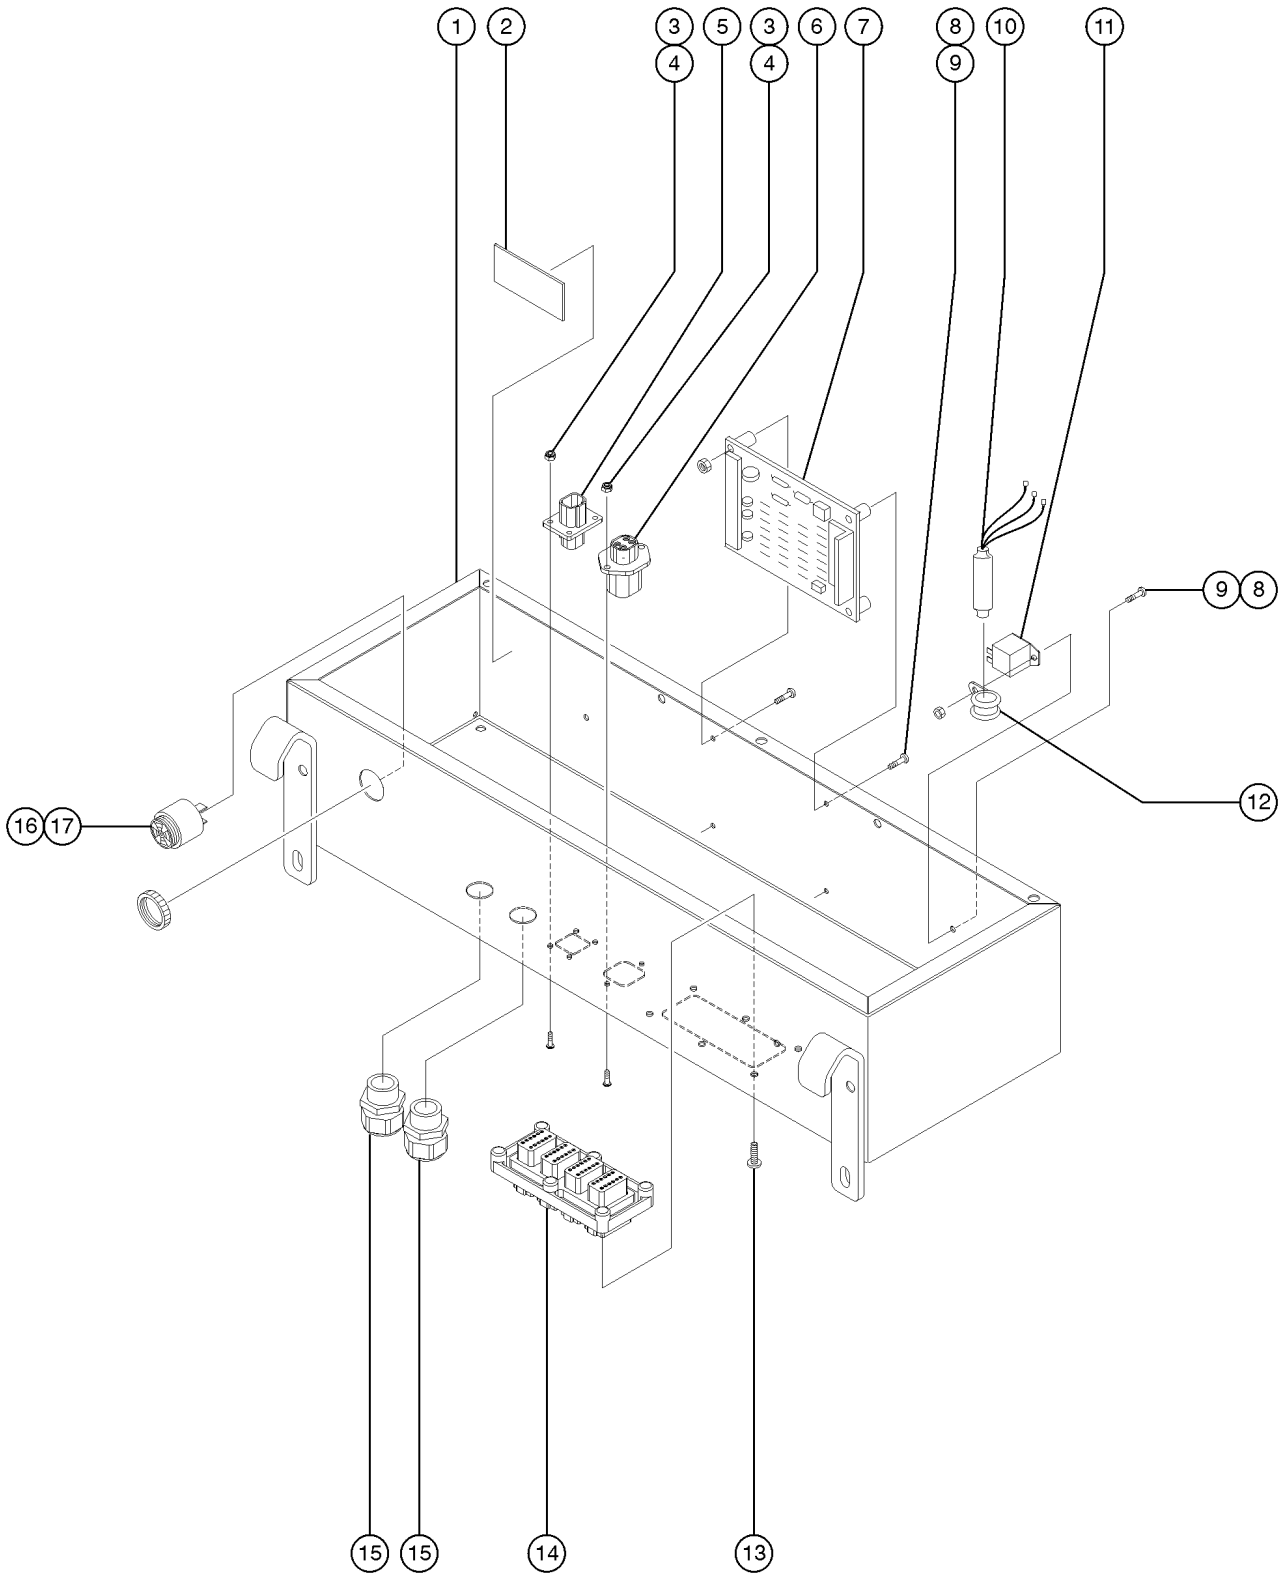

702.2 Platform Controls - View 1 (from SN 7838)

702.2 Platform Controls - View 1 (from SN 7838)

Item	Part No.	Description	Qty.
A	119867GT	WIRING KIT,JIB TIME DELAY IC	
--	19274GT	RELAY,SPDT,12V(AUTO)**	
--	43181GT	CAPACITOR,TIME DELAY	
1	58186GT	PLAT.CNTL.BOX,W/DECAL,S60.....1	1
2	30997GT	CORROSION INHIBITOR,FOAM.....1	1
3	12344GT	NUT,NYLOCK,6-32	
4	49820GT	SCREW,PHILLIPS,PHM,6-32 X .5	
5	73723GT	CONN RECEP,FLANGED.....1	1
6	73717GT	CONN,RECEP 4 WAY,12-14GA FL***.....1	1
7	22052GT	LIMITER PC BOARD, HORSEPOWER...1	1
--	39591GT	SPACER,NYLON,.375.....4 <i>sold separately</i>	4
8	5094GT	SCREW,RHM,10-32 X .5	
9	6178GT	NUT,NYLOCK,10-32	
10	43181GT	CAPACITOR,TIME DELAY.....1	1
11	19274GT	RELAY,SPDT,12V(AUTO)**.....1	1
12	13268GT	CLAMP,0.75,#12 X 1/4,RUB CUSH.....1	1
13	73803GT	SCREW,SHM,PHP, #12 X .75	
14	73736GT	CONN,RECEP 48 WAY,4 X 12.....1	1
15A	15243GT	PLUG,NYLON .875 BLACK DOMED.....2 S-60	2
15B	12960GT	CABLE SQUEEZE CONN.,XTRA LRG...2 S-65	2
16	45383GT	ALARM,WARBLE TONE 5-30 VDC***.....1 <i>Does not include 72326 nut</i>	1
17	72326GT	NUT - PLASTIC,RING FOR ALARMS.....1	1