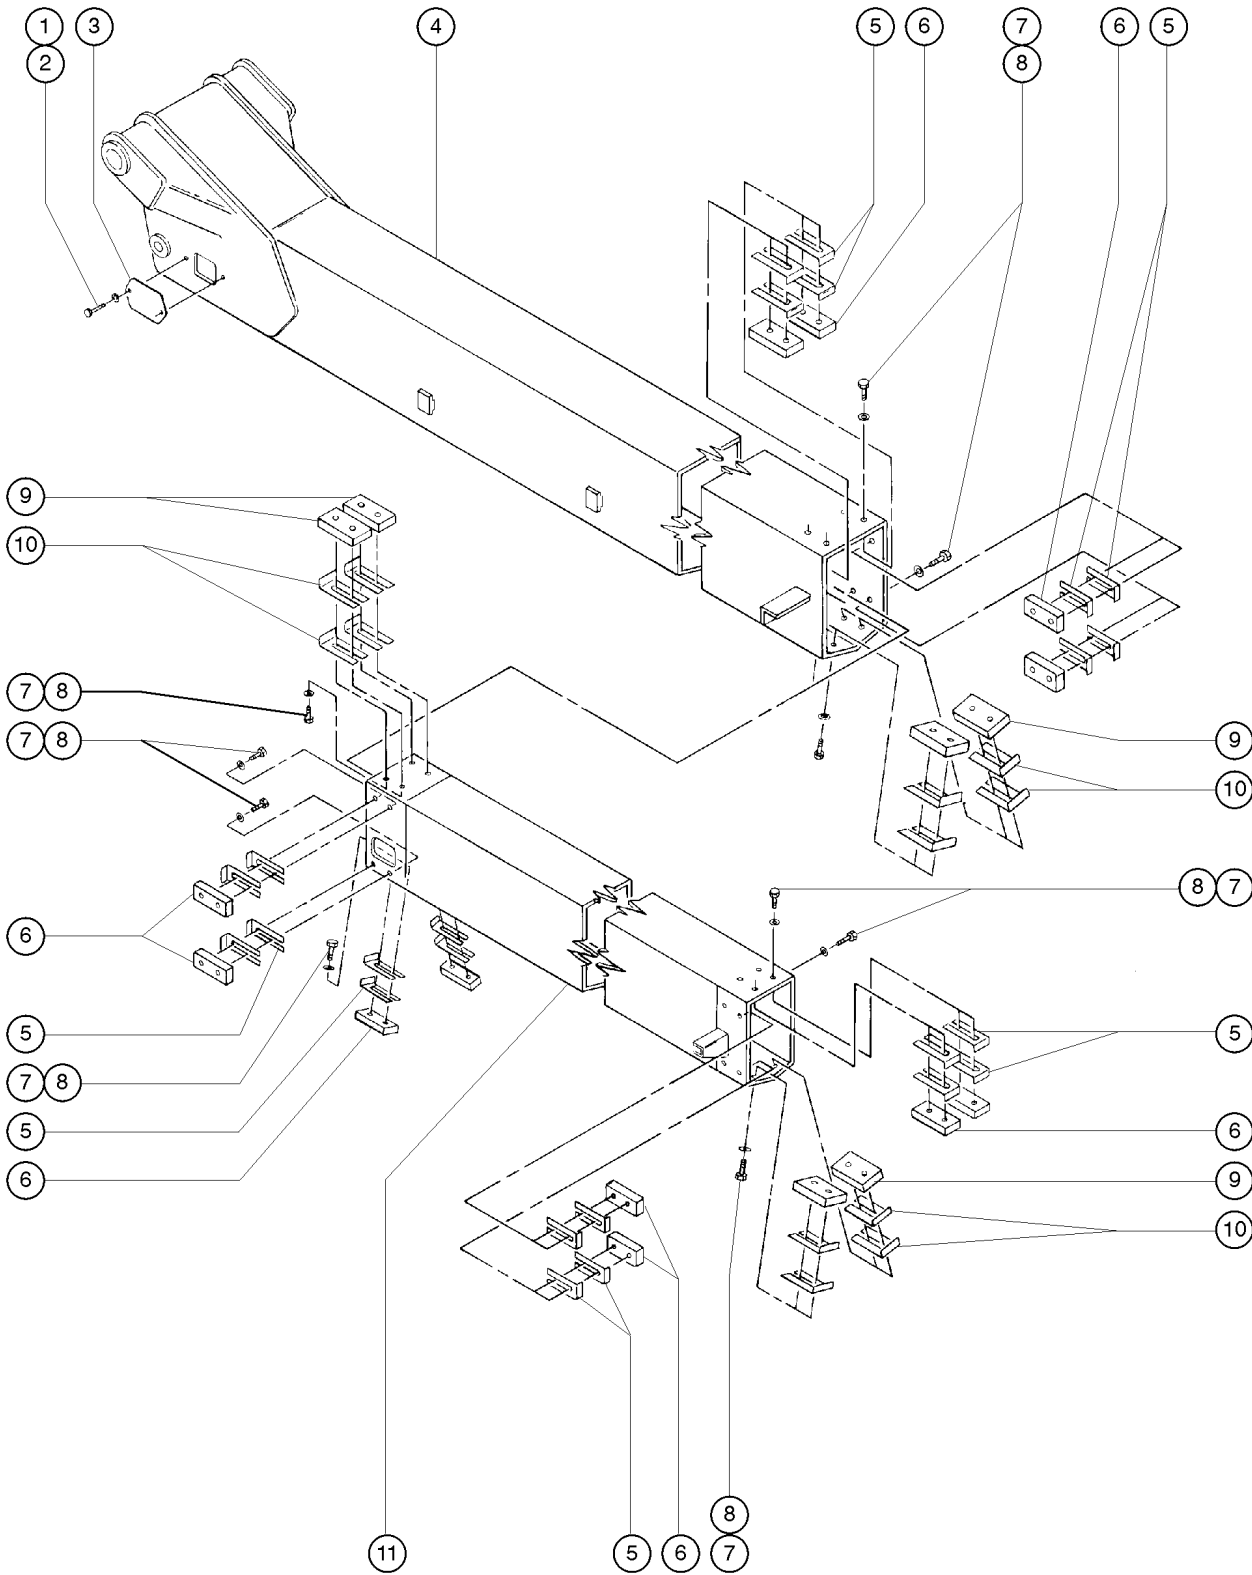

603.1 Boom Assembly - View 2 (to SN 3648)

603.1 Boom Assembly - View 2 (to SN 3648)

Item	Part No.	Description	Qty.
1	6090GT	SCREW,HHC,1/4-20 X .75.....	4
2	6356GT	WASHER, LOCK, .25.....	4
3	34284P-SGT	COVER,BOOM SECTION #1 PAINTED.....	2
4	33947GT	BOOM TUBE ASSEMBLY.....	1
5	29080GT	SHIM,WEAR PAD,5X 1.5 16GA	
6	30138GT	WEAR PAD,5 X 1.5 X .625 W/NUTS.....	18
7	6175GT	SCREW,HHC,3/8-16 X 1.....	48
8	6021GT	WASHER, LOCK, .375.....	48
9	34124GT	WEAR PAD,5 X 3 X .625 W/NUTS.....	2
10	34344GT	SHIM,SIDE PAD 16GA. 3 X 5	
11	34429GT	WELD,BOOM,#2,V-BOTTOM.....	1