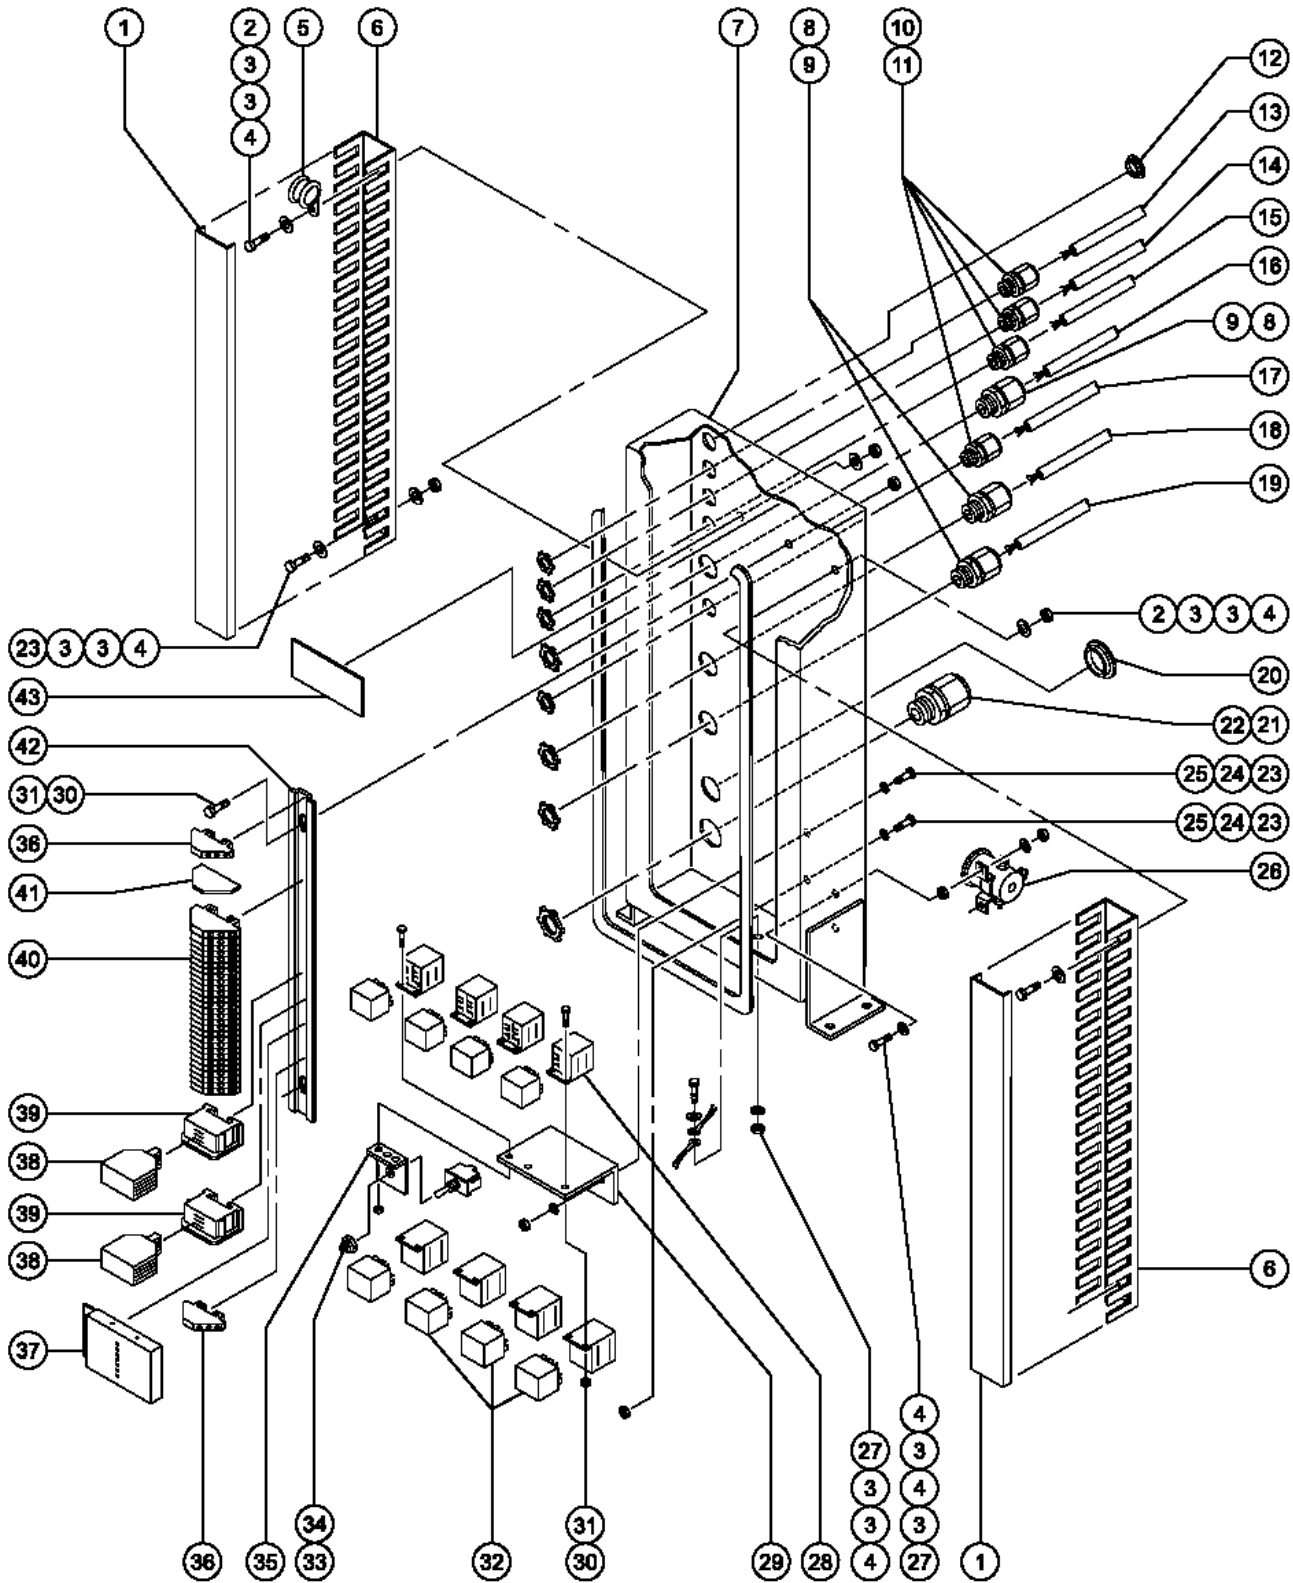

509.1 Ground Controls - View 2 (to SN 7837)

509.1 Ground Controls - View 2 (to SN 7837)

Item	Part No.	Description	Qty.	Item	Part No.	Description	Qty.
--	74644GT	TOOL,WAGO TERM RELEASE,1-WAY.....	1	25	23404GT	NUTSERT,1/4-20,STEEL CAD PLTD.....	2
1	1262218GT	COVER, DUCT, WIRING..... <i>replaced 28299</i>	2	26	53967GT	SOLENOID,12V CONTINUOUS.....	1
2	6888GT	SCREW,HHC,1/4-20 X 1.....	2	27	6090GT	SCREW,HHC,1/4-20 X .75.....	3
3	6638GT	WASHER,FLAT,USS,1/4"Y.....	19	28	34053GT	ASSY,RELAY SOCKET, AUTO..... <i>Gasoline/LPG models</i>	6
4	6091GT	NUT,NYLOCK,1/4-20.....	11	--	34053GT	ASSY,RELAY SOCKET, AUTO..... <i>Diesel models</i>	6
5	13268GT	CLAMP,0.75,#12 X 1/4,RUB CUSH.....	1	--	34054GT	TERM,RELAY N-INSULATED 10-12 G...6	6
6	28298GT	WIRING DUCT, 1.5 X 1.5.....	2	--	34055GT	TERM RELAY,N-INSULATE 14-16 GA...6	6
7	35811GT	CONTROL BOX W/LID&DECAL,GRND.....	1	--	34056GT	TERM,RELAY,N-INSULATE 18-20 GA...6	6
--	121599GT	GASKET,GBOX,S80/85 2008..... <i>replaced 30782</i>	1	29	52945-SGT	RELAY MOUNT ASSY.....	1
8	12960GT	CABLE SQUEEZE CONN.,XTRA LRG...3	3	30	6178GT	NUT,NYLOCK,10-32..... 1	4
9	14041GT	LOCKNUT,ELECTRIC,3/4".....	3	31	54365GT	SCREW,PHIL,PHM,10-32 X .5,SSTL....5 1	5
10	7056GT	CONN,SQUEEZE,1/2NPT .38-.50,SM...4	4	32	34052GT	RELAY,SPDT,12V(AUTO) PLUG IN**....6 <i>Gasoline/LPG models</i>	6
11	6935GT	LOCKNUT,ELEC,1/2".....	4	--	34052GT	RELAY,SPDT,12V(AUTO) PLUG IN**....6 <i>Diesel models</i>	6
12	15243GT	PLUG,NYLON .875 BLACK DOMED.....	1	33	27246GT	BOOT,TOGGLE SWITCH,SHORT*..... <i>Gasoline/LPG models</i>	1
13	43960GT	WIRE CABLE,16/4 CON.TPE JKT.....	240-inches	34	13480-SGT	SWITCH,TOGGLE,DPDT,2POS MOMEN..... <i>Gasoline/LPG models</i>	1
14	43960GT	WIRE CABLE,16/4 CON.TPE JKT.....	226-inches	--	54692GT	SPACER,NYLON,.718 X .526 X.219.....	1
15	43960GT	WIRE CABLE,16/4 CON.TPE JKT.....	120-inches	35	49743GT	BRACKET,TOGGLE SWITCH..... <i>Gasoline/LPG models</i>	1
16A	48533GT	WIRE CABLE,18GA/19 CON.BNDREX.....	984-inches S-60	36	25974GT	PLASTIC END STOP.....	2
16B	48533GT	WIRE CABLE,18GA/19 CON.BNDREX.....	1044-inches S-65	37	56057GT	MODULE,IGNITION/START,12/24V..... <i>to SN 7129</i>	2
17A	43955GT	WIRE CABLE,12/3 CON.TPE JKT.....	984-inches S-60 (<i>black, white, brown</i>)	--	56057GT	MODULE,IGNITION/START,12/24V..... <i>from SN 7130</i>	1
17B	43955GT	WIRE CABLE,12/3 CON.TPE JKT.....	1044-inches S-65 (<i>black, white, brown</i>)	38	25807GT	DIODE BLOCK SUPPRESSION..... <i>from SN 7502</i>	1
18A	48533GT	WIRE CABLE,18GA/19 CON.BNDREX.....	984-inches S-60	--	25807GT	DIODE BLOCK SUPPRESSION..... <i>to SN 7501</i>	2
18B	48533GT	WIRE CABLE,18GA/19 CON.BNDREX.....	1044-inches S-65	39	25808GT	CARRIER TERMINAL(5 PER BLOCK)....1 <i>from SN 7502</i>	1
19	35934GT	WIRE CABLE,18/19 CON.TPRJKT.....	60-inches	--	25808GT	CARRIER TERMINAL(5 PER BLOCK)....2 <i>to SN 7501</i>	2
20	45385GT	PLUG,NYLON 1.12 BLACK DOMED.....	1	40	25836GT	TERMINAL BLOCK(SINGLE),WAGO***.....	44
21	20776GT	CABLE SQUEEZE CONN.....	1	--	32638GT	TERMINAL BLOCK,WAGO.....	2
22	18665GT	LOCKNUT,ELECTRIC,1" NPT.....	1	41	25837GT	TERMINAL STRIP END PLATE.....	1
23	8914GT	SCREW, HHC, 1/4-20 X .625.....	4	42	28310GT	DIN RAIL,23.75".....	1
24	6356GT	WASHER, LOCK, .25.....	7	43	30997GT	CORROSION INHIBITOR,FOAM.....	1