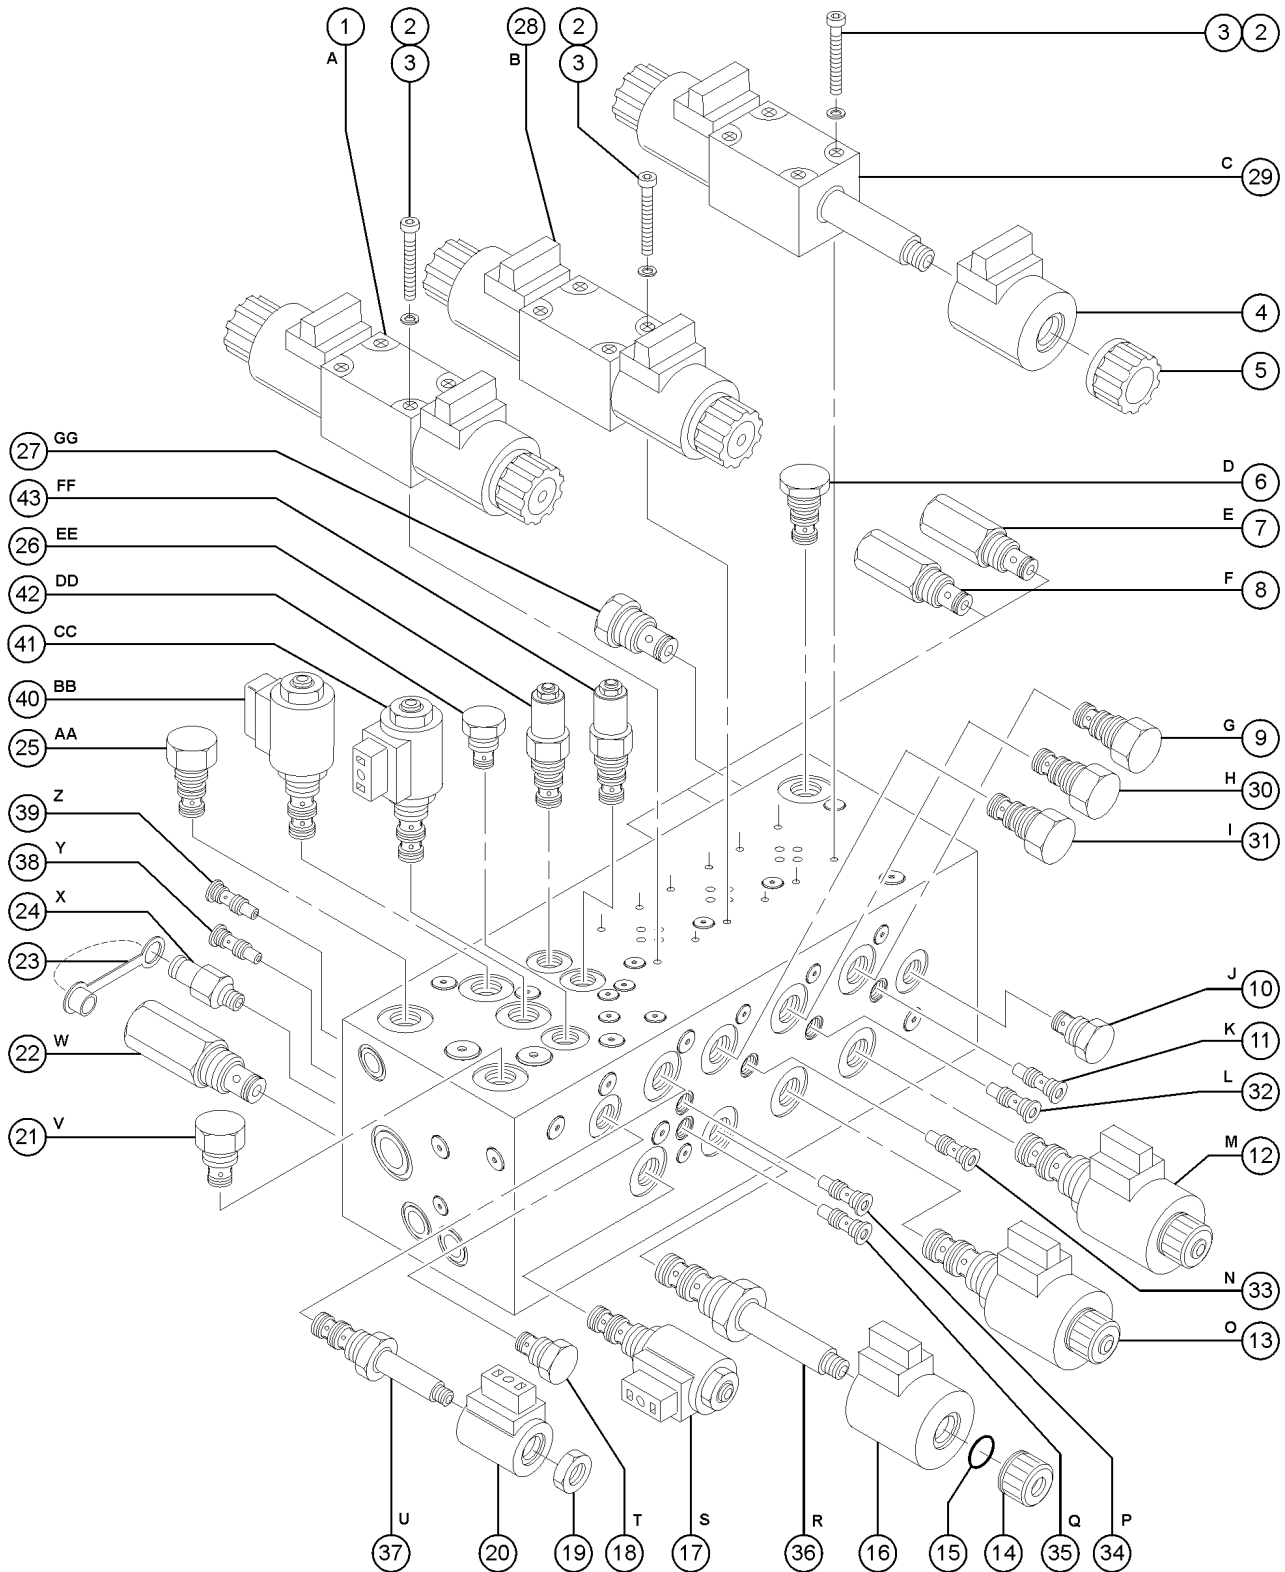

506.1 Function Manifold

506.1 Function Manifold

Item	Part No.	Description	Qty.	Item	Part No.	Description	Qty.
--	146172GT	MANIFOLD,FUNCTION <i>Complete to SN 7500; replaced 46938</i>		--	81043GT	COIL,SOLENOID,8 DSD 10V,W/DIO* <i>from SN 7501</i>	
--	146173GT	MANIFOLD,MULTI-FUNCTION,S60 <i>Complete from SN 7501; replaced 81026</i>		21	27804GT	VALVE,DIFFERENTIAL SENSING***.....1 <i>V, Meters Flow to Functions</i>	
--	28750GT	O-RING KIT,FIELD SVC,ALL PROD*		22A	32663GT	VALVE,RELIEF 2600 PSI.....1 <i>W, System Relief; S-60 models</i>	
--	49612GT	O-RING KIT (ORFS FITTINGS)		22B	35000GT	VALVE,RELIEF 2900 PSI***.....1 <i>W, System Relief; S-65 models</i>	
--	49613GT	PLUG AND CAP KIT-SERVICE,ORFS*		23	48880GT	CAP,DIAGNOSTIC NIPPLE.....1	
1	146165GT	VALVE KIT,D03.....1 <i>A, Turntable rotate; includes 2 each items 4 and 5, seal kit is 65879</i>		24	48997GT	NIPPLE,DIAGNOSTIC,#4.....1 <i>X, Testing</i>	
2	43255GT	SCREW,SHC,10-24 X 2.....12		--	20224GT	DIAGNOSTIC FEMALE Q-DSCNT.....1	
3	6607GT	WASHER,LOCK,#10 PLTD.....12		25	34542GT	VALVE,FLOW REGULATOR 5.0 GPM.....1 <i>AA, steer circuit; oscillate models</i>	
4	223763GT	COIL WITH DE CONNECTOR.....6 <i>use connector from old coil when replacing</i>		--	111705GT	VALVE,FLOW REGULATOR 3.5 GPM**.....1 <i>AA, steer circuit; non-oscillate models</i>	
--	48648GT	O-RING, D03 COIL.....6		26	48647GT	VALVE,COUNTERBALANCE,3500 PSI.....1 <i>EE, Platform Level Up</i>	
5	48649GT	NUT-D03 COIL.....6		27	32725GT	VALVE,CHECK (30797).....1 <i>GG, Boom Extend/Retract Circuit</i>	
6	33511GT	VALVE,CHECK,PILOT OPERATED.....1 <i>D, Boom Extend/Retract Circuit</i>		28	146165GT	VALVE KIT,D03.....1 <i>B, Boom Up/Down; includes 2 each items 4 and 5</i>	
7	48640GT	VALVE,RELIEF,2500 PSI.....1 <i>E, Boom Extend</i>		29	146165GT	VALVE KIT,D03.....1 <i>C, Boom Extend/Retract; includes 2 each items 4 and 5</i>	
8	48415GT	VALVE,RELIEF.....1 <i>F, Boom Down</i>		30	27802GT	VALVE,DIFFERENTIAL SENSING***.....1 <i>H, Boom Up</i>	
9	27802GT	VALVE,DIFFERENTIAL SENSING***.....1 <i>G, Boom Extend</i>		31	27802GT	VALVE,DIFFERENTIAL SENSING***.....1 <i>I, Turntable Rotate Left/Right</i>	
10	32975GT	VALVE,FLOW REGULATOR 0.1 GPM.....1 <i>J, Bleeds off Differential Sensing Valve to tank</i>		32	27807GT	VALVE,CHECK***.....1 <i>L, Differential Sensing Circuit, Boom Up/Down</i>	
11	27807GT	VALVE,CHECK***.....1 <i>K, Differential Sensing Circuit, Boom Extend/Retract</i>		33	27807GT	VALVE,CHECK***.....1 <i>N, Differential Sensing Circuit, Turntable Left/Right</i>	
12	48641GT	VALVE,PROPORTIONAL, 12V **.....1 <i>M, Boom extend/retract; includes 1 each of Index No's. 14 through 16</i>		34	27807GT	VALVE,CHECK***.....1 <i>P, Differential Sensing Circuit, Platform Level Circuit</i>	
13	27801GT	VALVE,PROPORTIONAL SOLENOID***.....1 <i>O, Boom up/down; includes 1 each of Index No's. 14 through 16</i>		35	27807GT	VALVE,CHECK***.....1 <i>Q, Differential Sensing Circuit, Platform Level Circuit</i>	
14	45921GT	RETAINER-N.C.PROPOR.SOLENOID....3		36	27801GT	VALVE,PROPORTIONAL SOLENOID***.....1 <i>R, Turntable Left/Right</i>	
15	45914GT	O-RING, DO1 VALVE.....3		37	65766GT	VALVE,SOLENOID,10V W/DIODE***.....1 <i>U, Platform Level Down; includes items 19 and 20; from SN 7501</i>	
16	21935GT	COIL, 12V, 19972/21623/29069.....3		--	48642GT	VALVE-SOLENOID, 2POS,3WAY,10V.....1 <i>U, Platform Level Down; includes items 19 and 20; to SN 7500</i>	
17	65766GT	VALVE,SOLENOID,10V W/DIODE***.....1 <i>S, Platform level up; includes Index No's. 19 and 20; from SN 7501</i>					
--	48642GT	VALVE-SOLENOID, 2POS,3WAY,10V <i>S, Platform level up; includes Index No's. 19 and 20; to SN 7500</i>					
18	31100GT	VALVE,FLOW REGULATOR 0.6GPM.....2 <i>T, Platform Level Circuit</i>					
19	45912GT	NUT,SOLENOID VALVE 2P3W.....4					
20	27814GT	COIL,SOLENOID,10V.....4 <i>to SN 7500</i>