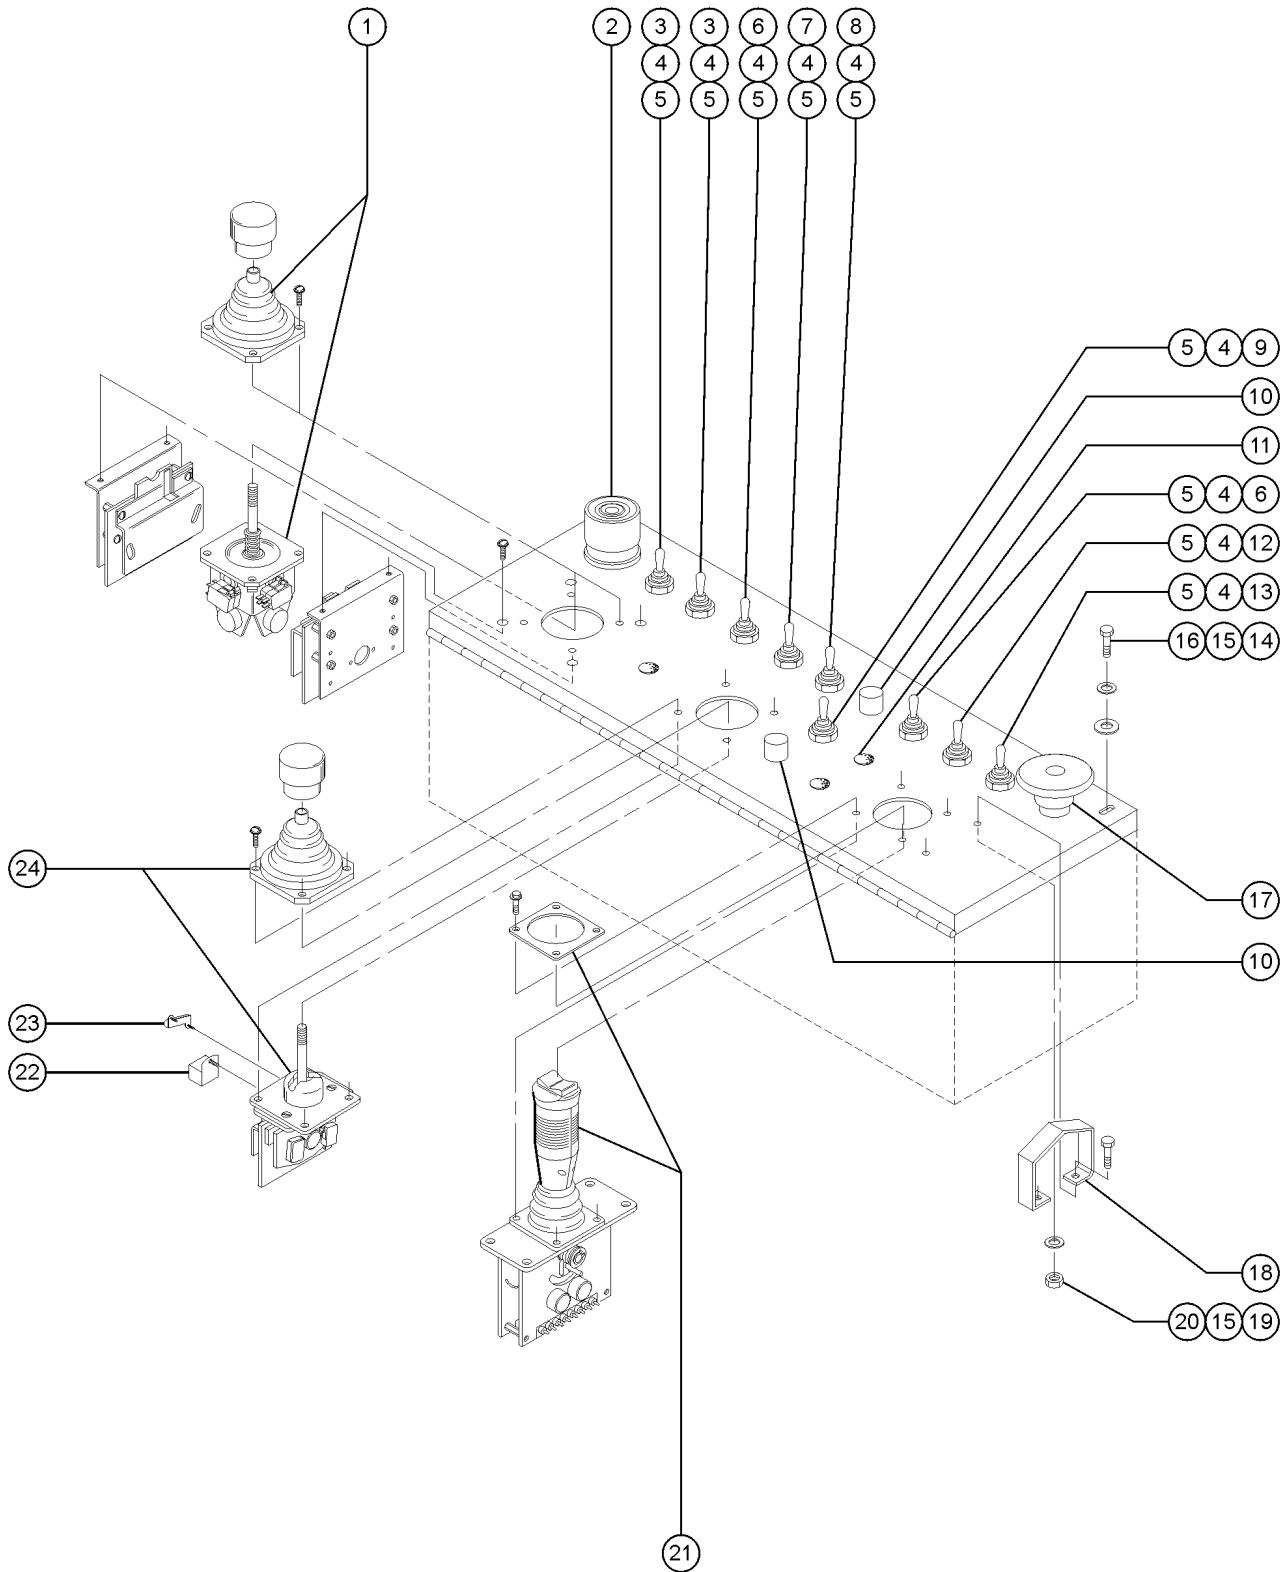

702.2 Platform Controls - View 1 (from SN 7838)

Item	Part No.	Description	Qty.
A	119867GT	WIRING KIT,JIB TIME DELAY IC	
--	19274GT	RELAY,SPDT,12V(AUTO)**	
--	43181GT	CAPACITOR,TIME DELAY	
1	58186GT	PLAT.CNTL.BOX,W/DECAL,S60.....1	1
2	30997GT	CORROSION INHIBITOR,FOAM.....1	1
3	12344GT	NUT,NYLOCK,6-32	
4	49820GT	SCREW,PHILLIPS,PHM,6-32 X .5	
5	73723GT	CONN RECEP,FLANGED.....1	1
6	73717GT	CONN,RECEP 4 WAY,12-14GA FL***.....1	1
7	22052GT	LIMITER PC BOARD, HORSEPOWER...1	1
--	39591GT	SPACER,NYLON,.375.....4 <i>sold separately</i>	4
8	5094GT	SCREW,RHM,10-32 X .5	
9	6178GT	NUT,NYLOCK,10-32	
10	43181GT	CAPACITOR,TIME DELAY.....1	1
11	19274GT	RELAY,SPDT,12V(AUTO)**.....1	1
12	13268GT	CLAMP,0.75,#12 X 1/4,RUB CUSH.....1	1
13	73803GT	SCREW,SHM,PHP, #12 X .75	
14	73736GT	CONN,RECEP 48 WAY,4 X 12.....1	1
15A	15243GT	PLUG,NYLON .875 BLACK DOMED.....2 S-60	2
15B	12960GT	CABLE SQUEEZE CONN.,XTRA LRG...2 S-65	2
16	45383GT	ALARM,WARBLE TONE 5-30 VDC***.....1 <i>Does not include 72326 nut</i>	1
17	72326GT	NUT - PLASTIC,RING FOR ALARMS.....1	1

703.1 Platform Controls - View 2