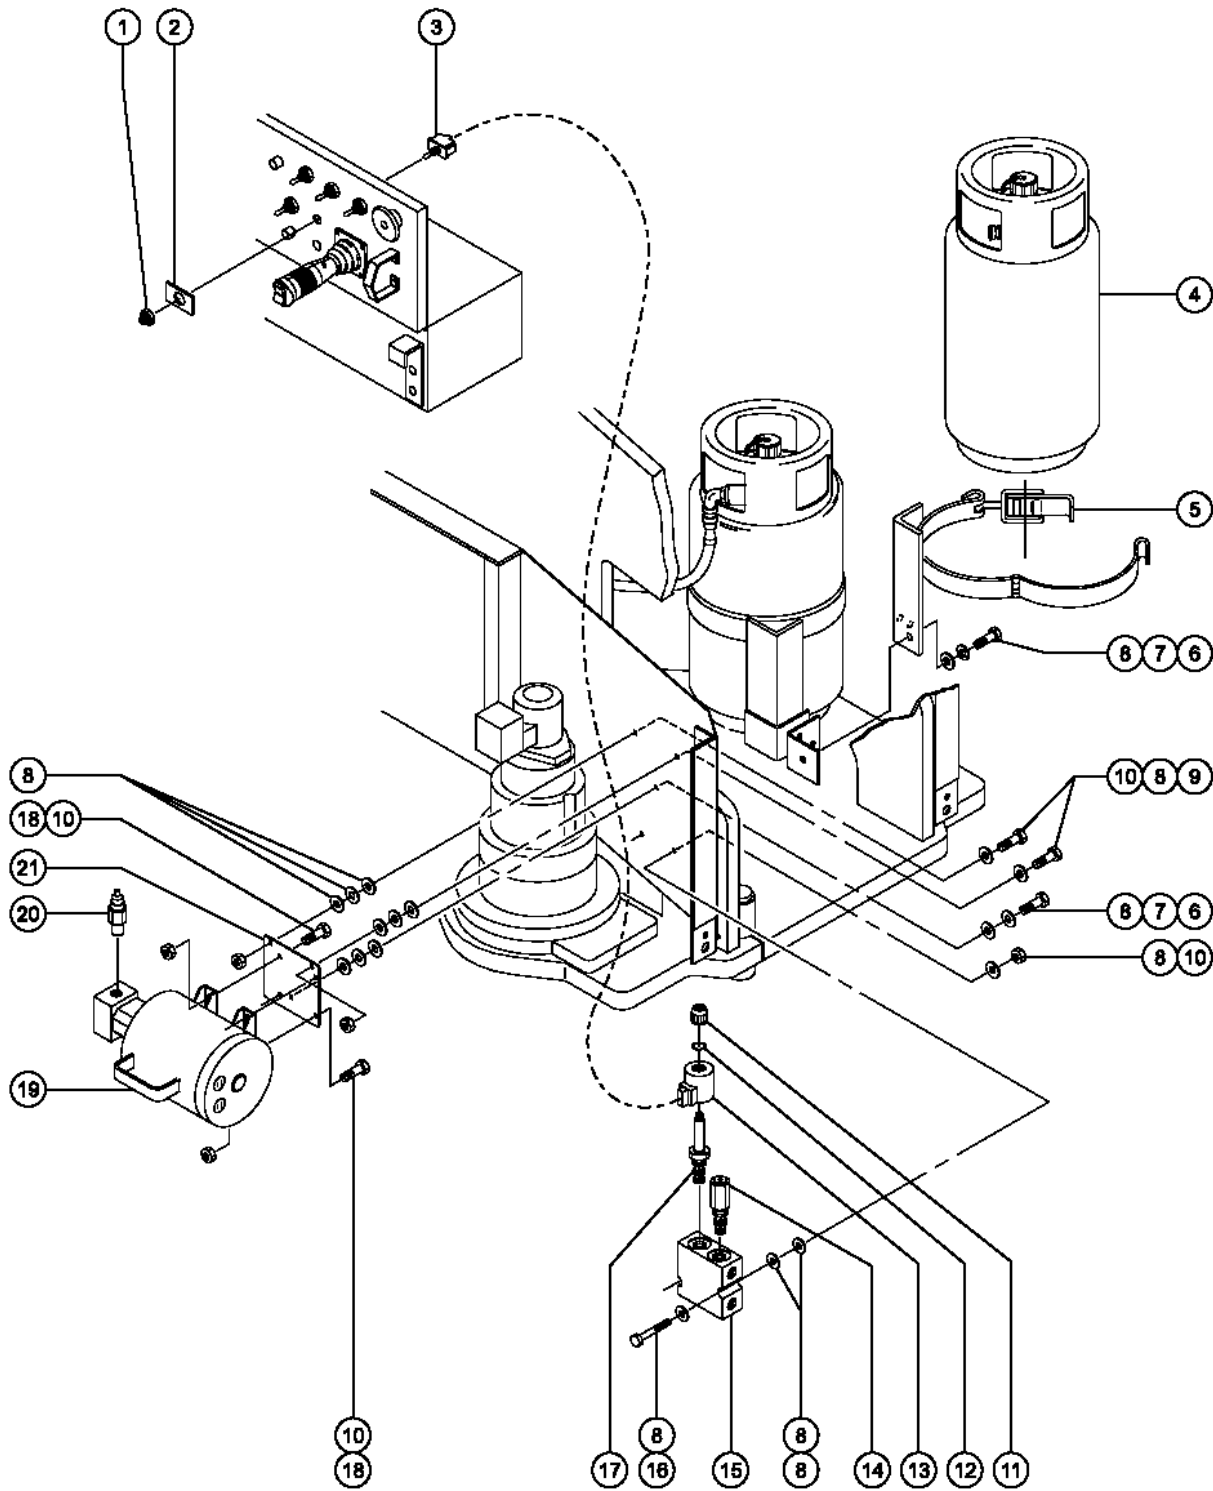

804.1 Generator and Spare LPG Tank

804.1 Generator and Spare LPG Tank

Item	Part No.	Description	Qty.	Item	Part No.	Description	Qty.
--	30630GT	S40,60,80SPARE L.P.TANK W/BRKT.....1		--	52085GT	BRUSH HOLDER ASSY, 2500W GENER	
--	46981GT	GEN S40 2000W SERV OPT		--	52086-RGT	MOTOR -HYD.2500W GENER REFURB.	
1	27246GT	BOOT,TOGGLE SWITCH,SHORT*.....1		--	58402GT	BRIDGE,50A FULL WAVE**	
--	54692GT	SPACER,NYLON,.718 X .526 X.219.....1		--	58944GT	BRUSH 3/8 X 1/4 X 15/16(36928)	
2	32728GT	DECAL,OPTION GENERATOR***.....1		--	58954GT	O-RING,SPACER #115*** for pump	
3	27378-SGT	SWITCH,TOGGLE,DPDT,2POS MAINT*.....1 includes mounting fasteners		--	T111608GT	SEAL,RETAINING RING for pump	
4	53605GT	TANK, LP, 7 GAL.....1 Gasoline/LPG models		--	T111609GT	SEAL,SHAFT for pump	
5	30712GT	LP.TANK BRKT WLDMT.,SHORT.....1 to SN 3385		--	T111610GT	SPACER for pump	
--	53120-SGT	LP.TANK BRACKET TALL WLDMNT.....1 from SN 3386		--	T111611GT	BEARING,MOTOR for pump	
6	6175GT	SCREW,HHC,3/8-16 X 1.....4 Gasoline/LPG models		--	T111612GT	RETAINING RING for pump	
7	6021GT	WASHER, LOCK, .375.....4		--	T111613GT	SHAFT,MOTOR for pump	
8	5397GT	WASHER,FLAT,USS,5/16",Y.....19		19C	94748GT	GENERATOR,2500W,HYD 220/50HZ.....1 includes Index No. 20; from SN 3960	
9	6019GT	SCREW,HHC,3/8-16 X 1.25 GRD 5.....2		--	32732GT	RECTIFIER ASSEMBLY	
10	4828GT	NUT,NYLOCK,3/8-16.....8		--	52085GT	BRUSH HOLDER ASSY, 2500W GENER	
11	33568GT	NUT, CP521-1 VALVE.....1		--	52086-RGT	MOTOR -HYD.2500W GENER REFURB.	
12	45914GT	O-RING, DO1 VALVE.....1		--	58402GT	BRIDGE,50A FULL WAVE**	
13	27535GT	COIL,12V.DO1 VALVE.....1		19D	111381GT	GEN,HYD,3000W,110V,60HZ.....1 includes Index No. 20	
--	45782GT	DIODE,6 AMP,200 PIV,BULK.....1		--	147836GT	SEAL, GASKET, .00075" *GOLD*	
14	44950GT	VALVE,RELIEF,1500 PSI***.....1		--	147837GT	SEAL, GASKET, .0005" *SILVER*	
15	53976GT	MANIFOLD,GENERATOR.....1 includes Index No's. 11 through 14 and Index No. 17		--	147838GT	SEAL, GASKET, .0010"	
16	8178GT	SCREW,HHC,3/8-16 X 2.5.....4		--	147839GT	ASSM, GEN. ONLY, 110V, 60HZ	
17	19969GT	VALVE,SOLENOID (18660)***.....1 includes Index No's. 11 through 13		--	32732GT	RECTIFIER ASSEMBLY	
18	8516GT	SCREW,HHC,3/8-16 X 1.50,GR5.....2		--	52000GT	BRUSH ASSEMBLY	
19A	58301GT	GENERATOR,2000W,HYDRAULIC***.....1 includes Index No. 20		--	52001GT	HYDRAULIC MOTOR 3000W GENER	
--	32732GT	RECTIFIER ASSEMBLY		--	58402GT	BRIDGE,50A FULL WAVE**	
--	32734GT	BRUSH ASSEMBLY		--	58944GT	BRUSH 3/8 X 1/4 X 15/16(36928)	
--	32736GT	MOTOR,HYDRAULIC GENERATOR		--	58954GT	O-RING,SPACER #115***	
--	58402GT	BRIDGE,50A FULL WAVE**		--	T111608GT	SEAL,RETAINING RING	
19B	36928GT	GENERATOR,2500W HYD.220/50HZ.....1 includes Index No. 20; to SN 3959		--	T111609GT	SEAL,SHAFT	
--	147836GT	SEAL, GASKET, .00075" *GOLD* for pump		--	T111610GT	SPACER	
--	147837GT	SEAL, GASKET, .0005" *SILVER* for pump		--	T111611GT	BEARING,MOTOR	
--	147838GT	SEAL, GASKET, .0010" for pump		--	T111612GT	RETAINING RING	
--	32732GT	RECTIFIER ASSEMBLY		--	T111613GT	SHAFT,MOTOR	
				20	32735GT	VALVE,PRI. FLOW REG 4.3.....1 2500W models; to SN 3959	
				--	65841GT	PRIORITY FLOW CONTROL VALVE***.....1 2500W models and all 3000W models; from SN 3960