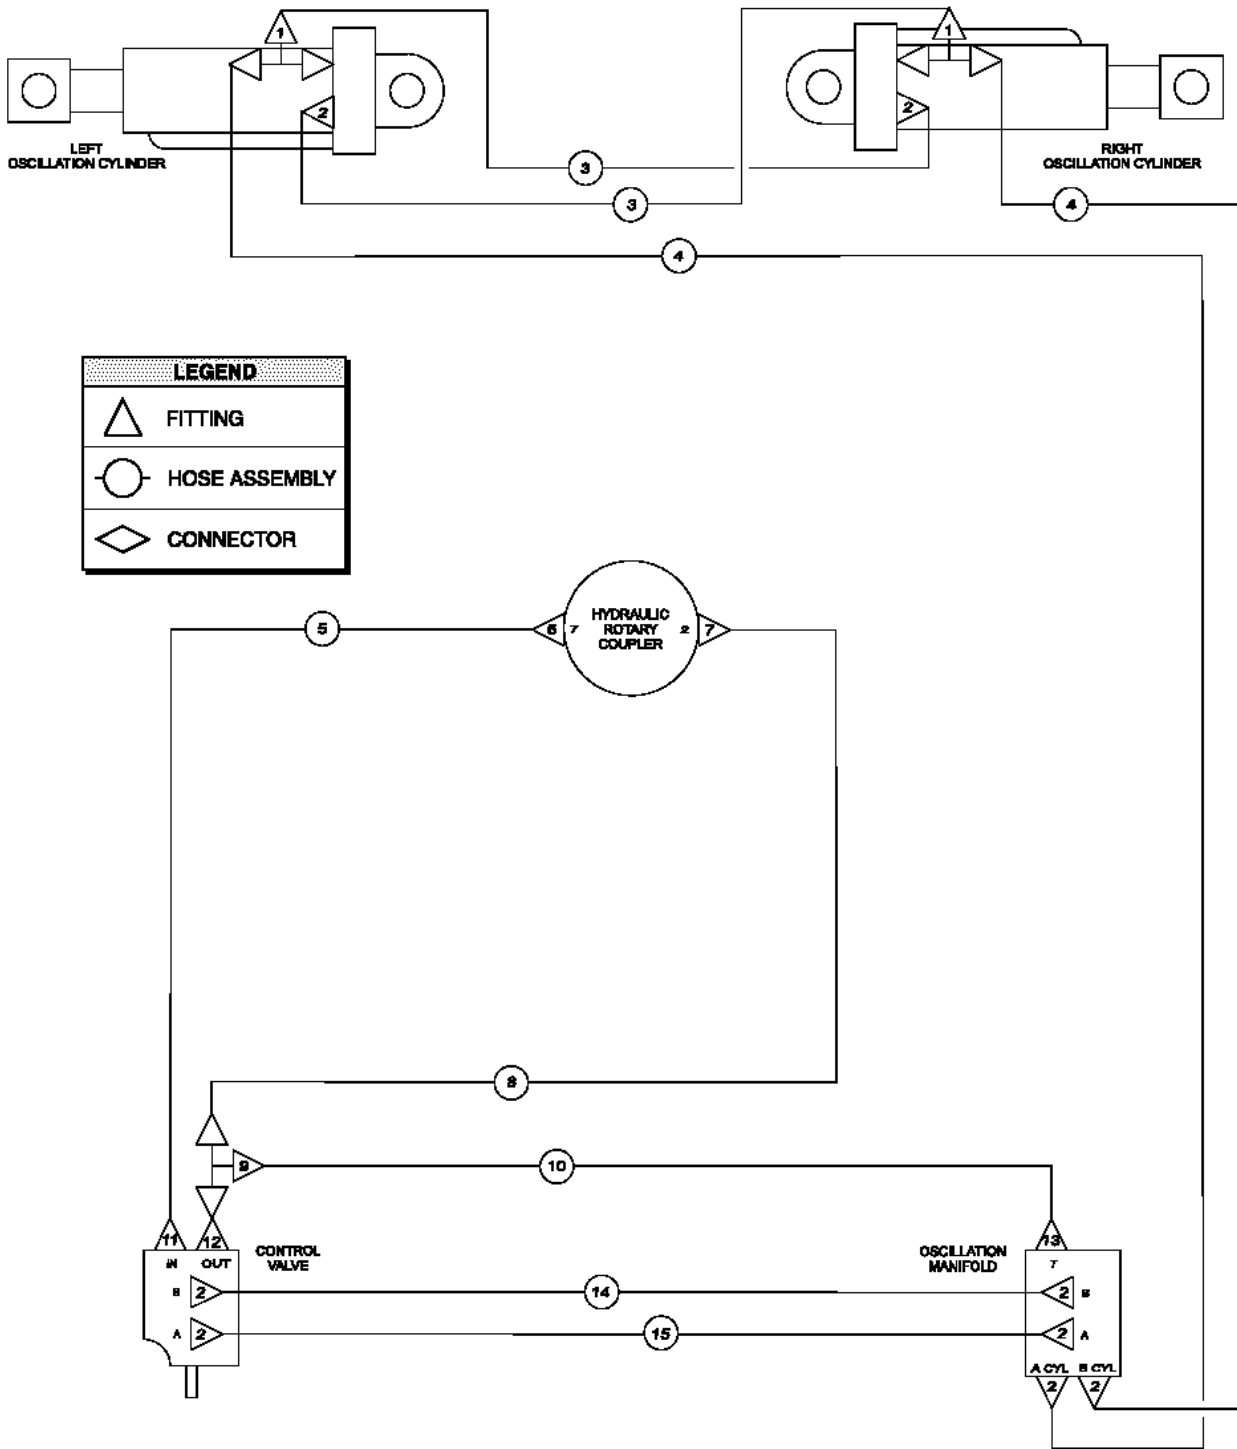

308.1 Hydraulic Hoses and Fittings - Oscillation System

LEGEND	
	FITTING
	HOSE ASSEMBLY
	CONNECTOR