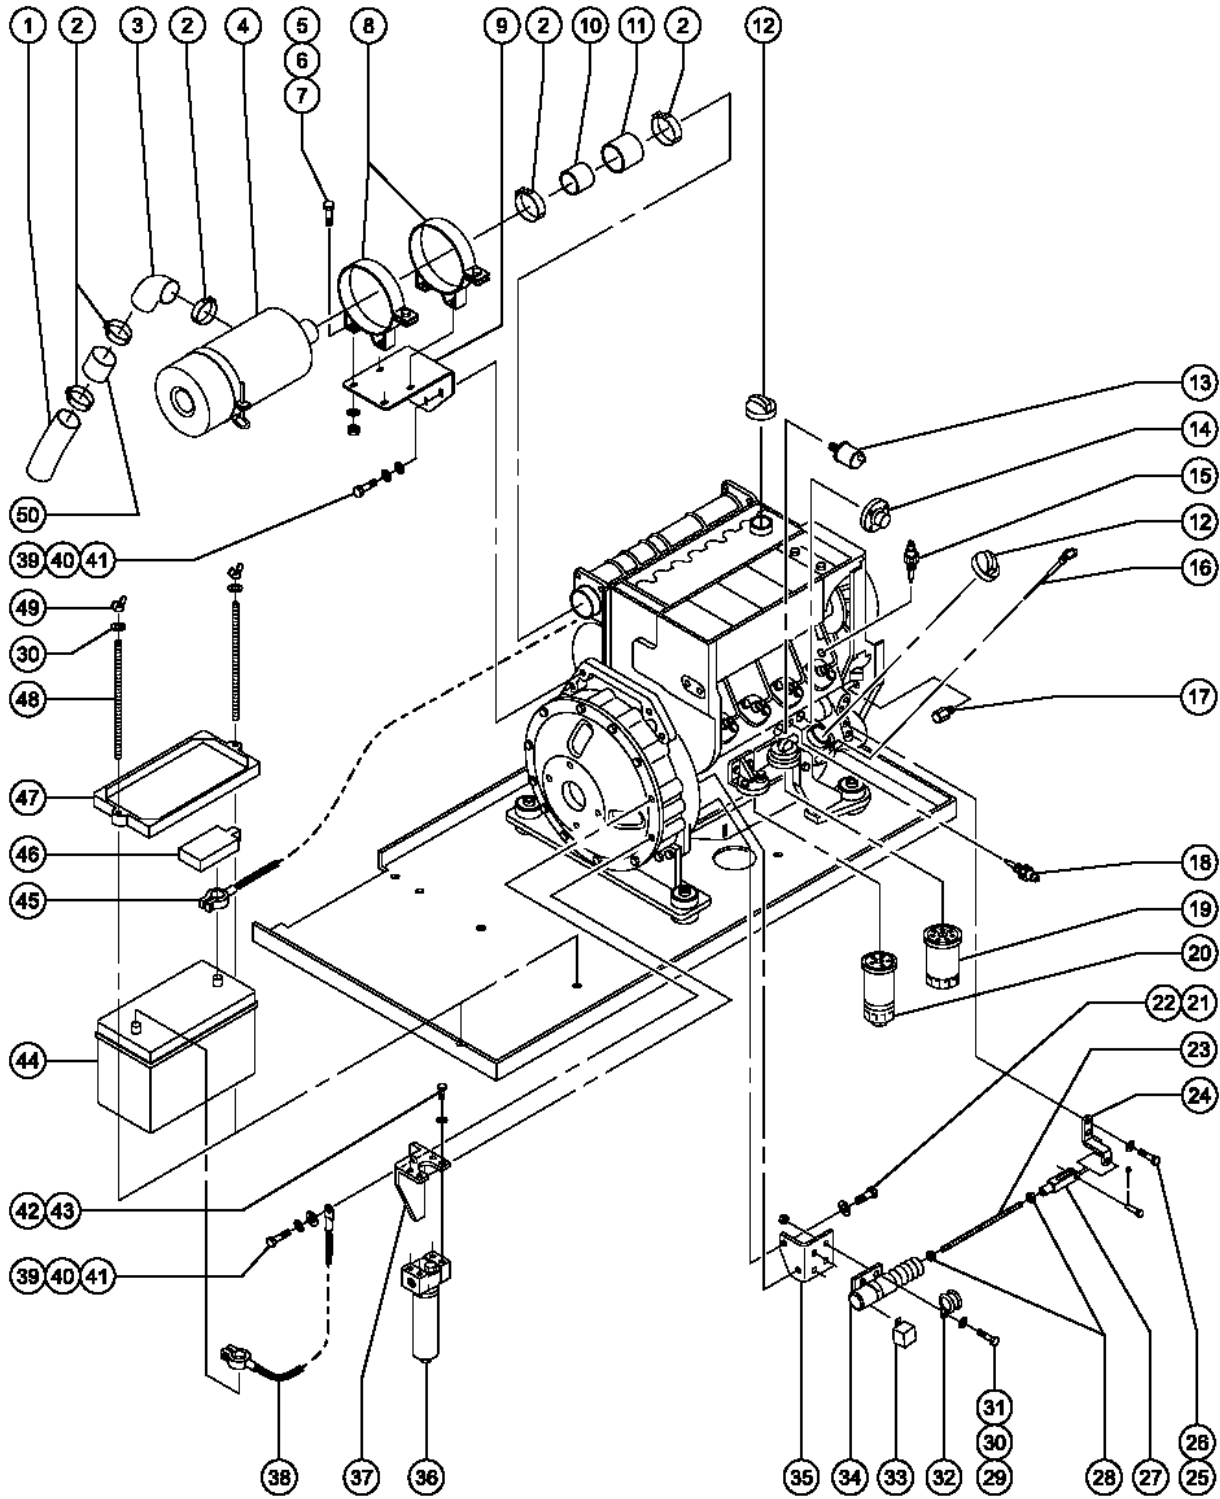

405.1 Deutz F4L 1011F Engine - View 2

Item	Part No.	Description	Qty.	Item	Part No.	Description	Qty.
1	34551GT	EXHAUST, TAILPIPE, DEUTZ.....	1	35	31249GT	SEAL KIT, LIFT PUMP**..... to SN 6053	1
2	44064GT	SCREW, HHC, M10 X 30MM,.....	26	35	53959GT	PUMP, LIFT 1.403 C.I.***.....	1
3	22700GT	WASHER, LOCK, M10.....	26	--	58228GT	SEAL KIT***..... from SN 6054	1
4	6097GT	WASHER, FLAT, USS, 3/8", Y.....	14	36	37027GT	PUMP, VAR PISTON, 2.8 C.I.***.....	1
5	6037GT	NUT, HEX, 5/16-18, GR5.....	2	--	22965GT	EDC ASSY, SAUER, M46***.....	1
6	6886GT	WASHER, LOCK, .313.....	2	--	27067GT	SEAL, SHAFT-SUNDSTRAND***.....	1
7	5397GT	WASHER, FLAT, USS, 5/16", Y.....	2	--	29739GT	SEAL KIT, SAUER-DANFOSS M46***.....	1
8	16584GT	U-BOLT, KIT 5/16-18 X 2.5 ***..... includes Index No. 5	1	--	32611GT	SHAFT, M46 15 TOOTH.....	1
9	27329P-SGT	BRACKET, EXHAUST SUPPORT, PAINTD.....	1	--	65843GT	SEAL KIT.....	1
10	30438GT	CLAMP, MUFFLER, 2 1/4" ID.....	2				
11	29558GT	MUFFLER**.....	1				
12	29559GT	GASKET, EXHAUST.....	4				
13	29557GT	CAP, OIL FILLER, DEUTZ, DIESEL ***.....	1				
14	49916GT	COVER - DEUTZ F4L1011F.....	1				
15	49919GT	INJECTOR - DEUTZ F4L1011F.....	4				
16	49921GT	FUEL LINE INJ. DEUTZ F4L1011F.....	1				
17	49929GT	INJECTOR PUMP - DEUTZ F4L1011F...1	1				
18	109802GT	PLUG, ORB #6.....	1				
19	49131-3300GT	HOSE ASSEMBLY 3/8".....	1				
20	49209GT	FITTING, M18X8, F87OMX.....	1				
21	45209GT	WEAR PAD, 4X2X.5 W/INSERT***.....	4				
22	6090GT	SCREW, HHC, 1/4-20 X .75.....	8				
23	6356GT	WASHER, LOCK, .25.....	8				
24	29883GT	SCREW, HHC, 5/8-11 X 1.75 GRD.8.....	3				
25	6036GT	WASHER, LOCK, .625 PLTD.....	3				
26	49917GT	RING GEAR, DEUTZ F3 & F4L1011F*....1 (please verify ring gear thickness) 0.46 inches	1				
--	33729GT	RING GEAR, DEUTZ F3 & F4L1011*.....1 (please verify ring gear thickness) 0.365 inches	1				
--	89785GT	RING GEAR, DEUTZ F3L2011F.....1 (please verify ring gear thickness) 0.6 inches	1				
27	33024GT	FLYWHEEL FLANGE, GREEN PLASTIC.....	1				
28	37003GT	COUPLER, HUB, 15 TOOTH 7/16BOLT*.....	1				
29	30806GT	FLYWHEEL COVER, CASTING***.....	1				
30	8177GT	SCREW, HHC, 1/2-13 X 1.5.....	2				
31	6033GT	WASHER, LOCK, 0.5".....	2				
32	29436GT	O-RING***.....	1				
33	33988GT	SCREW, SHC, 3/8-16 X 1.....	2				
34	66021GT	Washer - Lock, 3/8 inch (0.382 x 0.683 x 0.094 inch) (0.97 x 1.73 x 0.24 cm).....	27				

406.1 Deutz F4L 1011F Engine - View 3