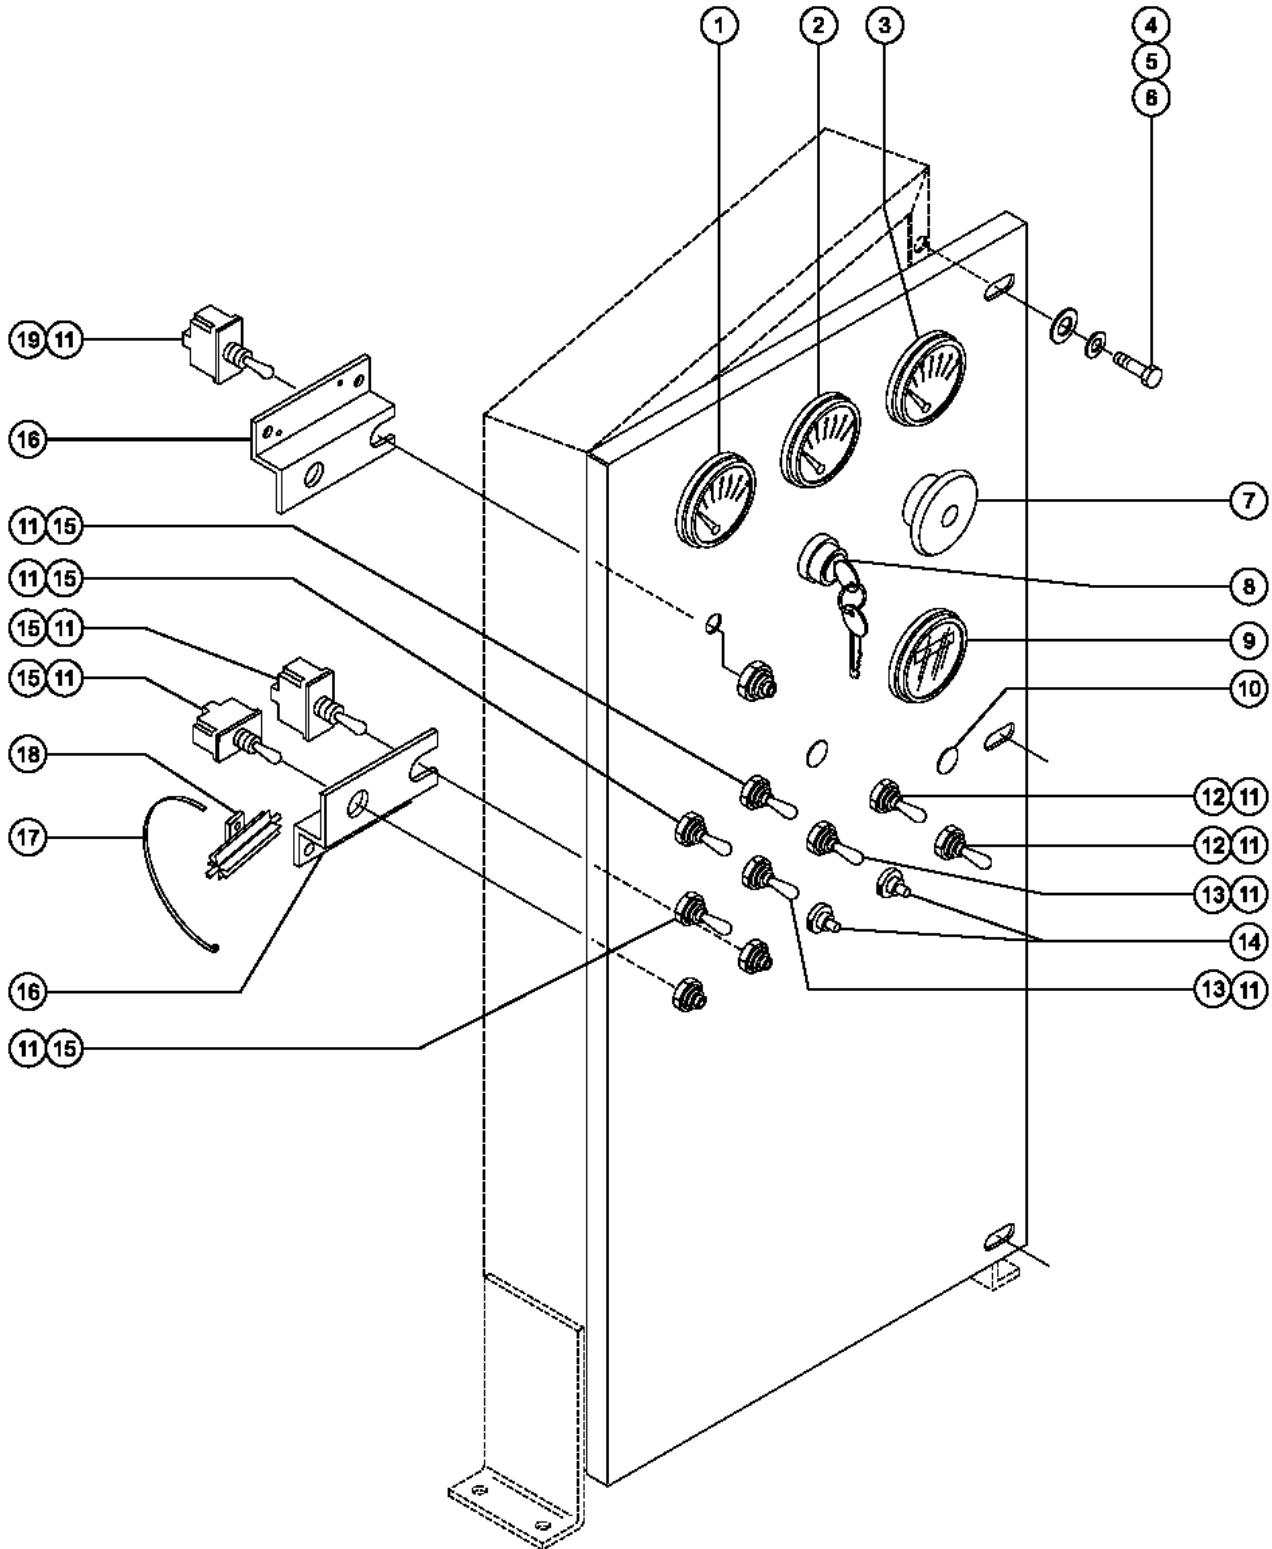

508.1 Ground Controls - View 1

508.1 Ground Controls - View 1

Item	Part No.	Description	Qty.
1	53759-SGT	GAUGE,WATER TEMP.....1 <i>includes mounting bracket and fasteners; Gasoline/LPG models</i>	1
--	53760-SGT	GAUGE,OIL TEMP.....1 <i>includes mounting bracket fasteners; Diesel models</i>	1
2	53758-SGT	GAUGE,OIL PRESSURE W/O SENDER.....1 <i>includes mounting bracket and fasteners</i>	1
3	53761-SGT	GAUGE,VOLTAGE.....1 <i>includes mounting bracket and fasteners</i>	1
4	6090GT	SCREW,HHC,1/4-20 X .75.....3	3
5	6356GT	WASHER, LOCK, .25.....3	3
6	6638GT	WASHER,FLAT,USS,1/4"Y.....3	3
7	122514GT	KIT,ESTOP SVC BB&SM BOOM.....1	1
--	66812GT	BUTTON,PUSH,RED MUSHROOM HEAD.....1	1
--	66818GT	CONTACT,NC.....2	2
--	66821GT	BASE,WITHOUT CONTACTS.....1	1
8	122512GT	KIT,KEYSWITCH SVC BB & SM BOOM.....1	1
--	21982GT	KEY,SINGLE***.....1	1
--	37947GT	KEYS,10 PACK***.....1	1
--	66811GT	KEYSWITCH,3POS.MNTND.DR WKEY**.....1 <i>includes keyswitch and two keys, not included: base or contacts.</i>	1
--	66816GT	CONTACT,N.O.....2	2
--	66821GT	BASE,WITHOUT CONTACTS.....1	1
9	19506GT	HOUR METER,10-80 VOLTS***.....1 <i>includes mounting bracket</i>	1
10A	45384GT	PLUG,NYLON .50 BLACK DOMED.....2 1	2
10B	824879GT	LIGHT,LED IND. RED 12V NH.....1 <i>Gasoline/LPG models</i>	1
10C	13037-SGT	SWITCH,TOGGLE,SPDT,3POS MOMEN*.....1 <i>Deutz Diesel, Glow Plug Option</i>	1
11	27246GT	BOOT,TOGGLE SWITCH,SHORT*.....9 1	9
12	13037-SGT	SWITCH,TOGGLE,SPDT,3POS MOMEN*.....3 1 <i>includes mounting fasteners</i>	3
13	56457-SGT	SWITCH,TOGGLE,SPDT,2 POS MAINT.....2 <i>includes mounting fasteners; Gasoline/LPG models</i>	2
--	45384GT	PLUG,NYLON .50 BLACK DOMED.....2 <i>Diesel models</i>	2

Item	Part No.	Description	Qty.
14	147094GT	ASSY, CIRCUIT BREAKER 15A.....2 <i>includes mounting fasteners</i>	2
15	16397-SGT	SWITCH,TOGGLE,DPDT,3POS MOMEN.....5 <i>includes mounting fasteners</i>	5
16	53820GT	BRACKET, PANEL WIRE MOUNTING....2	2
17	21121GT	CABLE TIE,4" BLK,HEAT RESISTNT....2	2
18	27287GT	RESISTOR,10 OHM,25 WATT.....1	1
19	13480-SGT	SWITCH,TOGGLE,DPDT,2POS MOMEN.....1 <i>includes mounting fasteners</i>	1
--	13471GT	COVER, AUXILIARY POWER SWITCH.....1	1

Footnotes

1: Quantity listed may not reflect specific model configuration requirements.