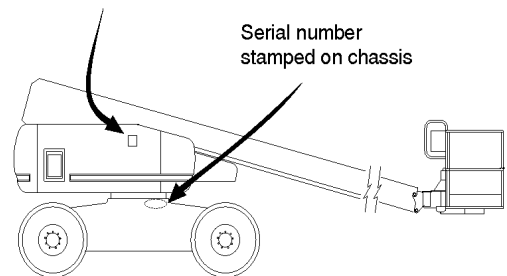

Serial label
(located under cover)

Serial number
stamped on chassis