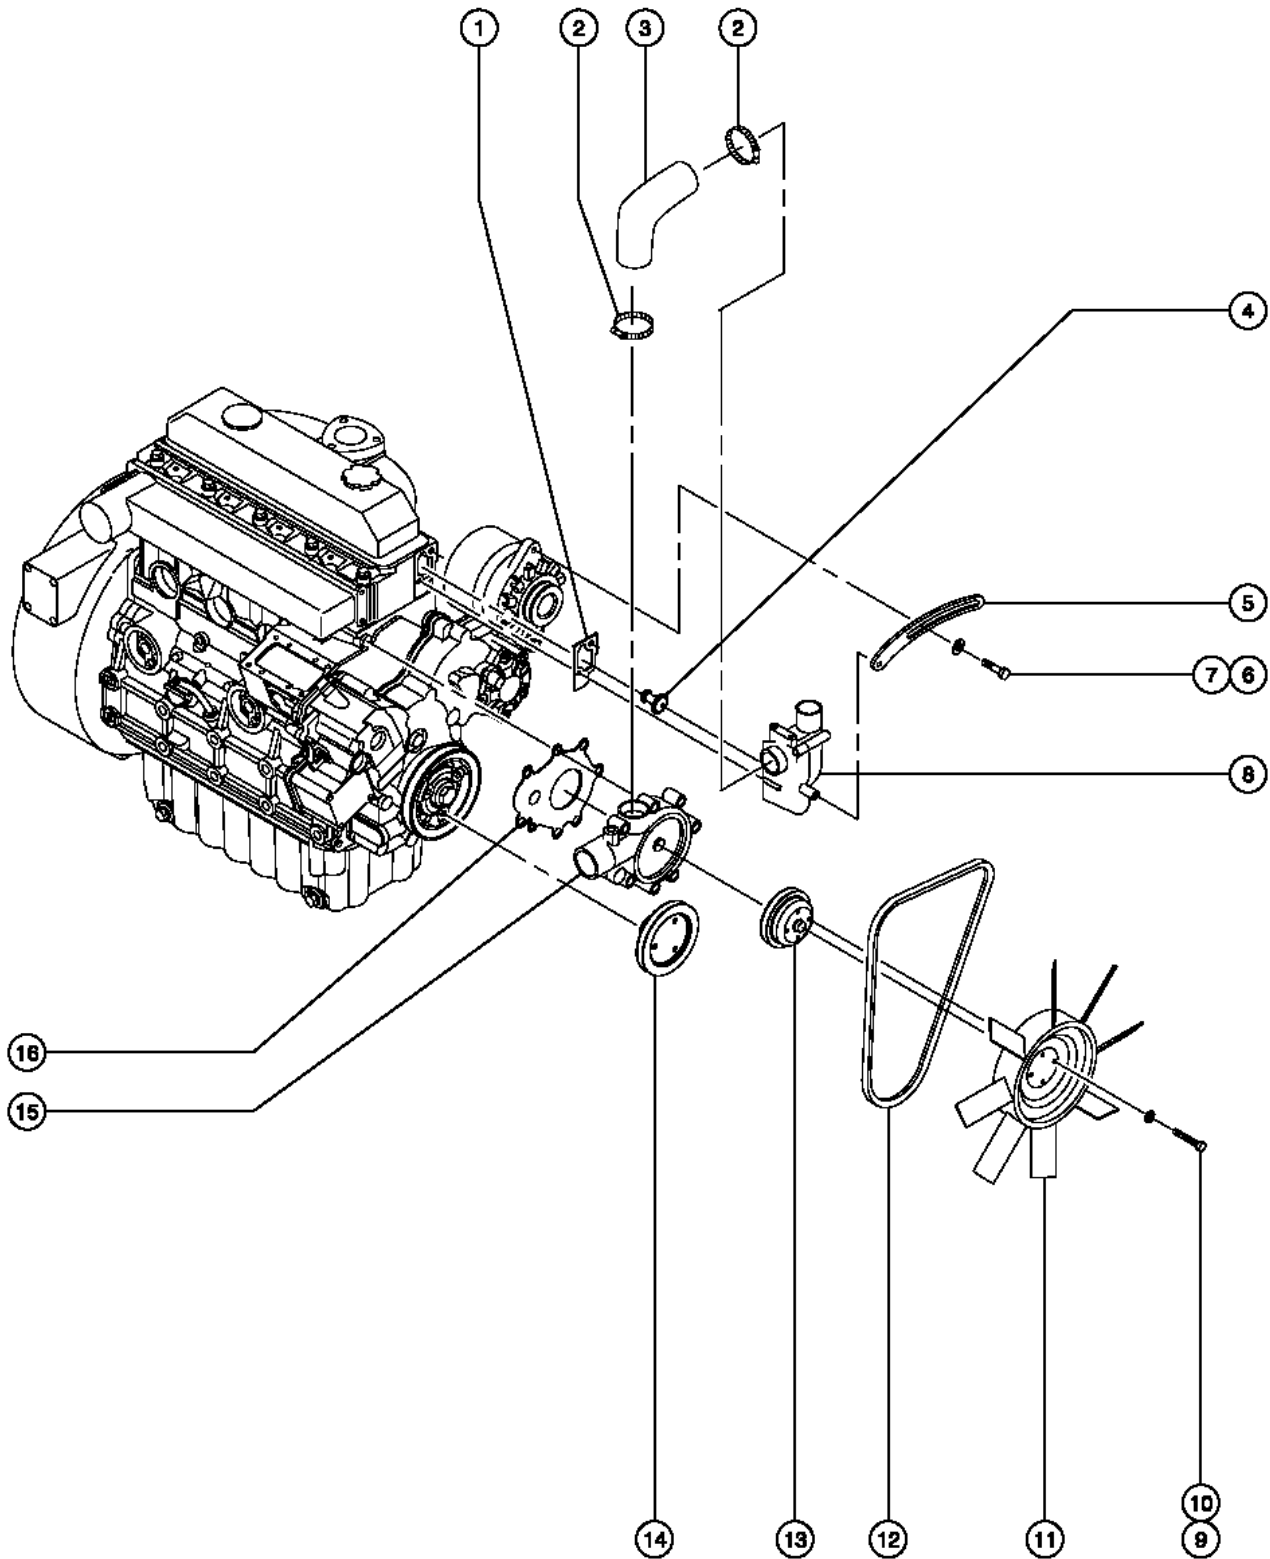

409.1 Perkins 704-30 Engine - View 3

409.1 Perkins 704-30 Engine - View 3

Item	Part No.	Description	Qty.
1	65505GT	GASKET, THERMOSTAT (53883).....	1
2	65506GT	CLAMP, HOSE (53883).....	2
3	65507GT	HOSE, WATER PUMP (53383).....	1
4	65493GT	THERMOSTAT, PERKINS (53883).....	1
5	65488GT	LEVER ALTERNATOR, (53883).....	1
6	49381GT	SCREW,HHC,M12 X 30.....	2
7	65355GT	WASHER,LOCK,M12.....	2
8	65494GT	HOUSING,THERMOSTAT (53883).....	1
9	67349GT	SCREW,HHC,M8 X 50.....	4
10	49408GT	WASHER,LOCK,M8.....	4
11	65490GT	FAN, PERKINS (53883).....	1
12	62423GT	BELT,V KIT, PERKINS 704-30.....	1
13	77482GT	PULLEY, WATER PUMP.....	1
14	65496GT	PULLEY,CRANKSHAFT (53883).....	1
15	65491GT	WATER PUMP, PERKINS (53883).....	1
16	65492GT	GASKET,TIMMING CASE COVER.....	1