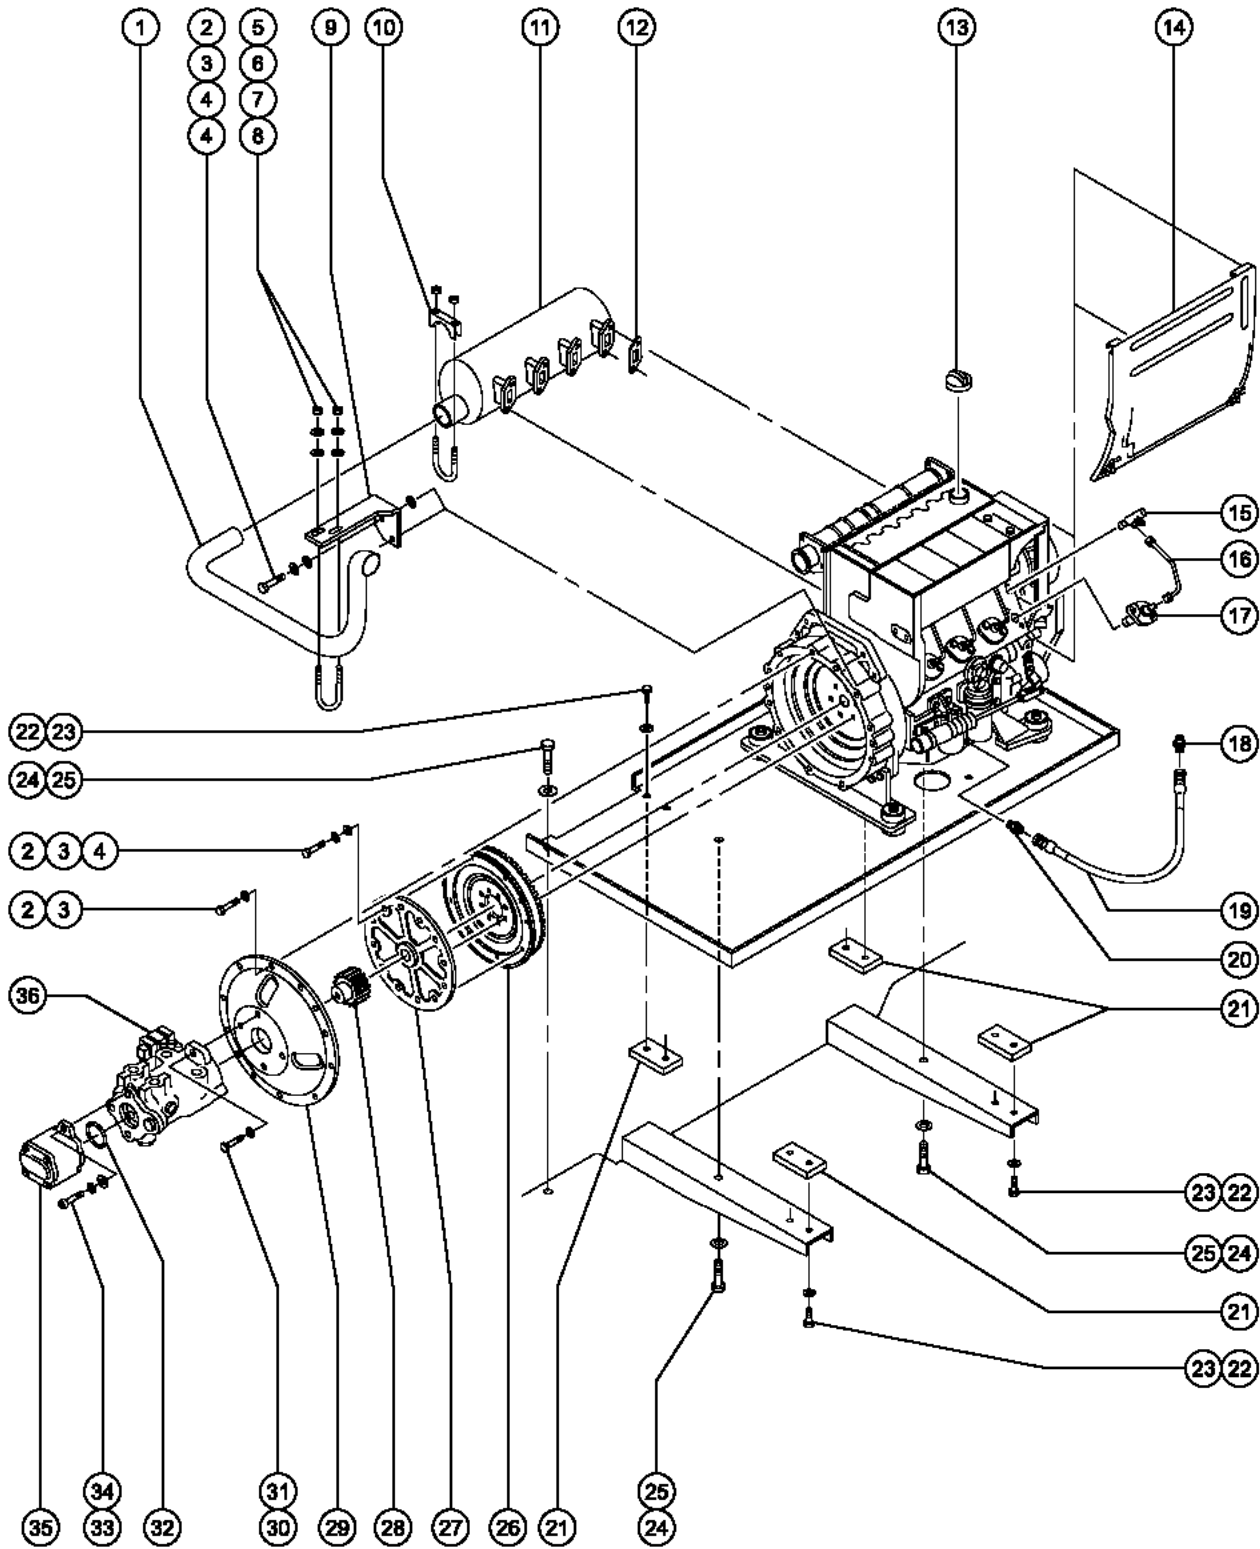

405.1 Deutz F4L 1011F Engine - View 2

405.1 Deutz F4L 1011F Engine - View 2

Item	Part No.	Description	Qty.	Item	Part No.	Description	Qty.
1	34551GT	EXHAUST, TAILPIPE, DEUTZ.....	1	35	31249GT	SEAL KIT, LIFT PUMP**..... to SN 6053	1
2	44064GT	SCREW, HHC, M10 X 30MM,.....	26	35	53959GT	PUMP, LIFT 1.403 C.I.***.....	1
3	22700GT	WASHER, LOCK, M10.....	26	--	58228GT	SEAL KIT***..... from SN 6054	1
4	6097GT	WASHER, FLAT, USS, 3/8", Y.....	14	36	37027GT	PUMP, VAR PISTON, 2.8 C.I.***.....	1
5	6037GT	NUT, HEX, 5/16-18, GR5.....	2	--	22965GT	EDC ASSY, SAUER, M46***.....	1
6	6886GT	WASHER, LOCK, .313.....	2	--	27067GT	SEAL, SHAFT-SUNDSTRAND***.....	1
7	5397GT	WASHER, FLAT, USS, 5/16", Y.....	2	--	29739GT	SEAL KIT, SAUER-DANFOSS M46***.....	1
8	16584GT	U-BOLT, KIT 5/16-18 X 2.5 ***..... includes Index No. 5	1	--	32611GT	SHAFT, M46 15 TOOTH.....	1
9	27329P-SGT	BRACKET, EXHAUST SUPPORT, PAINTD.....	1	--	65843GT	SEAL KIT.....	1
10	30438GT	CLAMP, MUFFLER, 2 1/4" ID.....	2				
11	29558GT	MUFFLER**.....	1				
12	29559GT	GASKET, EXHAUST.....	4				
13	29557GT	CAP, OIL FILLER, DEUTZ, DIESEL ***.....	1				
14	49916GT	COVER - DEUTZ F4L1011F.....	1				
15	49919GT	INJECTOR - DEUTZ F4L1011F.....	4				
16	49921GT	FUEL LINE INJ. DEUTZ F4L1011F.....	1				
17	49929GT	INJECTOR PUMP - DEUTZ F4L1011F...1	1				
18	109802GT	PLUG, ORB #6.....	1				
19	49131-3300GT	HOSE ASSEMBLY 3/8".....	1				
20	49209GT	FITTING, M18X8, F87OMX.....	1				
21	45209GT	WEAR PAD, 4X2X.5 W/INSERT***.....	4				
22	6090GT	SCREW, HHC, 1/4-20 X .75.....	8				
23	6356GT	WASHER, LOCK, .25.....	8				
24	29883GT	SCREW, HHC, 5/8-11 X 1.75 GRD.8.....	3				
25	6036GT	WASHER, LOCK, .625 PLTD.....	3				
26	49917GT	RING GEAR, DEUTZ F3 & F4L1011F*....1 (please verify ring gear thickness) 0.46 inches	1				
--	33729GT	RING GEAR, DEUTZ F3 & F4L1011*.....1 (please verify ring gear thickness) 0.365 inches	1				
--	89785GT	RING GEAR, DEUTZ F3L2011F.....1 (please verify ring gear thickness) 0.6 inches	1				
27	33024GT	FLYWHEEL FLANGE, GREEN PLASTIC.....	1				
28	37003GT	COUPLER, HUB, 15 TOOTH 7/16BOLT*.....	1				
29	30806GT	FLYWHEEL COVER, CASTING***.....	1				
30	8177GT	SCREW, HHC, 1/2-13 X 1.5.....	2				
31	6033GT	WASHER, LOCK, 0.5".....	2				
32	29436GT	O-RING***.....	1				
33	33988GT	SCREW, SHC, 3/8-16 X 1.....	2				
34	66021GT	Washer - Lock, 3/8 inch (0.382 x 0.683 x 0.094 inch) (0.97 x 1.73 x 0.24 cm).....	27