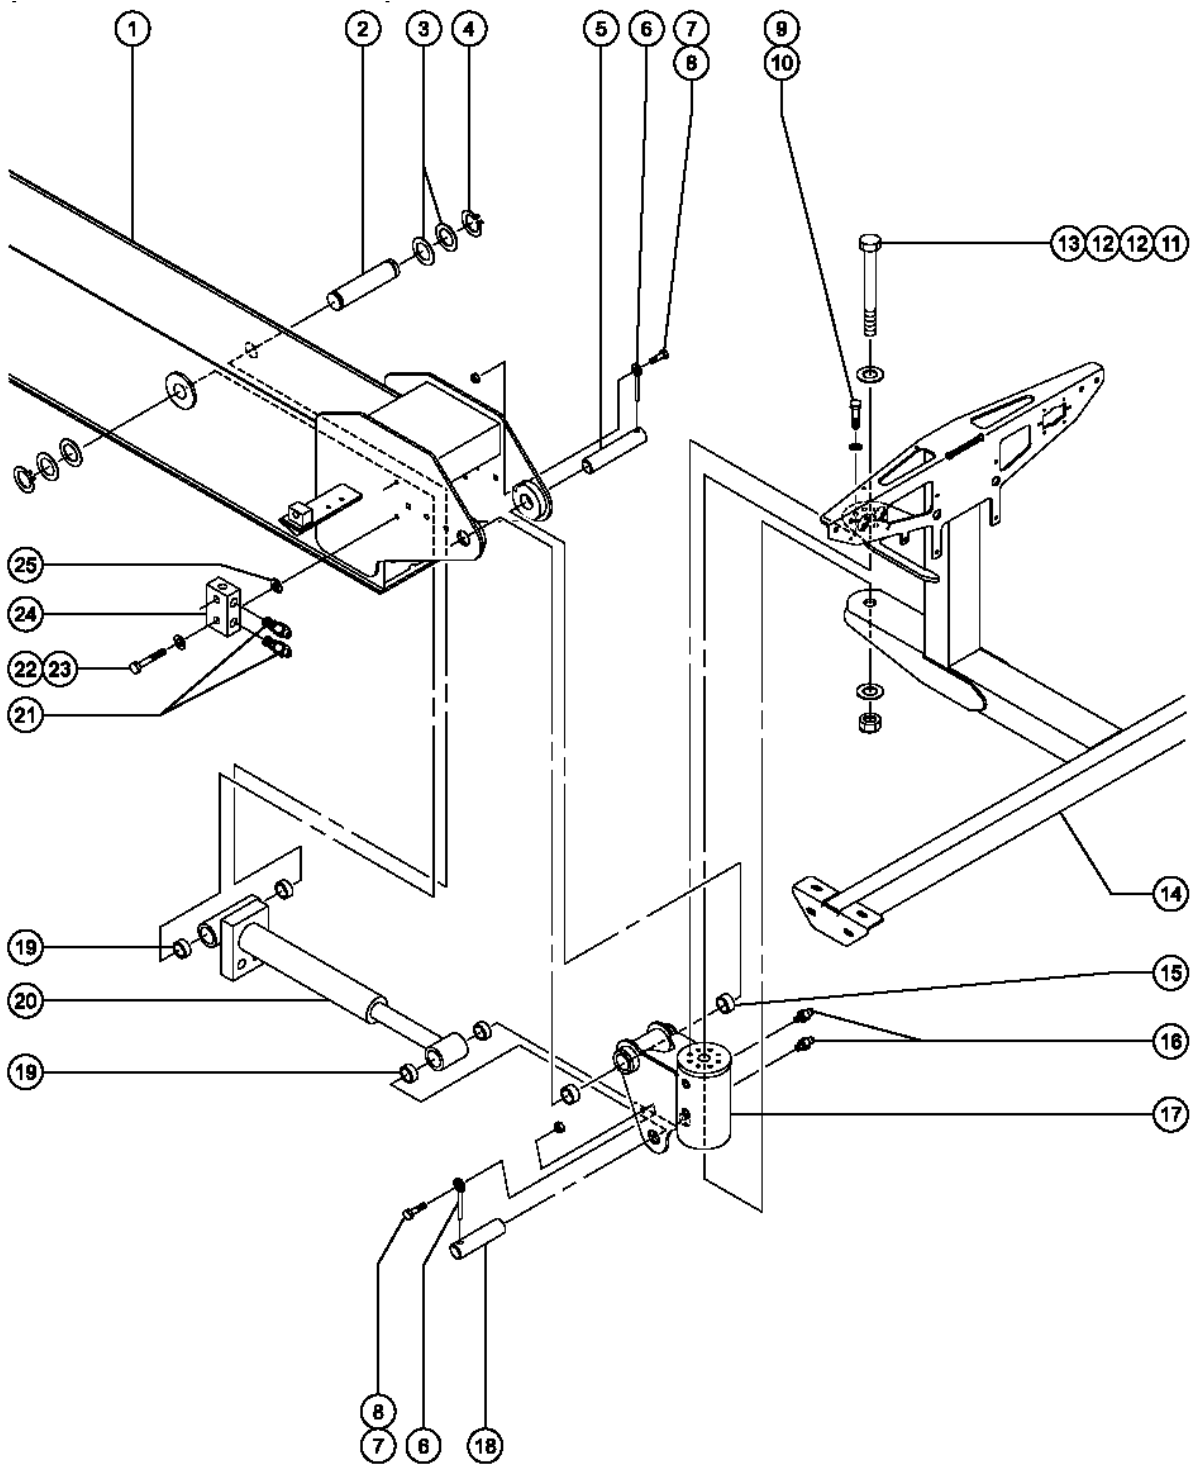

604.1 Cable Track Installation

Item	Part No.	Description	Qty.	Item	Part No.	Description	Qty.
1	34636GT	WEAR PAD,CABLE TRCK OUTER TUBE.....	2	40B	73996GT	CABLETRACK,PLATED, 87 LINK***..... <i>Standard Cable track</i>	1
2	6145GT	SCREW,HHC,1/4-20 X 1.5.....	4	--	65873GT	ROLLER,POLY,STEEL TRACK(43484).....	1
3	6356GT	WASHER, LOCK, .25.....	8	--	72268GT	END SET,STEEL43482,43483,43484.....	1
4	6638GT	WASHER,FLAT,USS,1/4"Y.....	14	--	72330GT	SCREW,10-32 X.5 TORX PAN HD.....	1
5	34394GT	WEAR PAD,BOTTOM,CABLE TRACK.....	1	--	72354GT	ROLLER,ALUM TUBE,ST.TRK.43484.....	1
6	13918GT	SCREW,HHC,3/8-16 X 1.75,GRD.8.....	1	--	81007GT	REPAIR LINK, 4 LINKS PLATED <i>for 73996</i>	
7	6021GT	WASHER, LOCK, .375.....	5	41	6888GT	SCREW,HHC,1/4-20 X 1.....	4
8	4266GT	SCREW,HHC,1/4-20 X 2.....	4	42	43853-SGT	EXU.,CABLE TRK.SUPPT,210"DRIL*.....	1
9	6091GT	NUT,NYLOCK,1/4-20.....	24	--	27258GT	TRIM,RUBBER EDGE,5/8 (BY INCH) <i>order as needed</i>	
10	46751P-SGT	CABLE CLAMP.....	1	43	31411GT	WEAR PAD,CABLE TRACK.....	2
11	46765GT	PAD,CABLE CLAMP.....	2	44	43191P-SGT	PLATE,CABLE TRACK,PAINTED.....	1
12	46750P-SGT	BRACKET, CABLE CLAMP.....	1	45	56912GT	SPRING CLIP,1/4-20,.025-.15X.5, ZAG.....	4
13	46752GT	SPACER, CABLE CLAMP.....	1	46	36204P-SGT	BRACKET,LIMIT SWITCH EXT,BLUE*....	1
14	8914GT	SCREW, HHC, 1/4-20 X .625.....	12	47	8179GT	SCREW,HHC,1/4-20 X 2.25.....	2
15	41751GT	TUBE DEFLECTOR,PLASTIC.....	2	48	41031P-SGT	ANGLE,CABLE TRACK TUBE,PAINTED.....	1
16	6115GT	SCREW,HHC,1/4-20 X 3.5.....	2	49	41029GT	WEAR PAD,3 X 2 X .5 W/INSERT.....	1
17	30748GT	WASHER,SHIM,1.01 X 1.63 X.062.....	18	50	41030GT	WEAR PAD,2.25 X 2.50 X .5.....	1
18	41750GT	COW CATCHER,PLASTIC.....	1	51	22832GT	SCREW,HHC,3/8-16 X 6.....	3
19	6889GT	NUT,LP NYLOCK,1/4-20.....	10	52	7713GT	NUT, LP NYLOCK, 3/8-16.....	3
20	34660-SGT	CABLE TRACK TUBE WELDMENT S60.....	1	53	36593GT	WELDMENT,CABLE TRACK GUIDE**....	1
21	6637GT	SCREW,HHC,1/4-20 X 1.75.....	2				
22	34323GT	WEAR PAD,CABLE TRACK.....	1				
23	40653GT	ROLLER,UHMW.....	1				
24	43128GT	SLIDER BAR.....	1				
25	34746GT	PIN,CLEVIS,.50 X 2.00 LG.....	1				
26	5361GT	PIN,COTTER,.125 X 1.5.....	1				
27	63432GT	CLAMP,HOSE,BOTTOM,MOLDED.....	1				
28	63433GT	CLAMP,HOSE,TOP,MOLDED.....	1				
29	57075GT	SCREW,PHIL,8-32X.50,SELF TAP.....	2				
30	46766GT	CLAMP, CABLE TRACK.....	1				
31	6090GT	SCREW,HHC,1/4-20 X .75.....	12				
32	33054-SGT	COVER,CABLE TRACK TRAY,S60,'95....	1				
33	33053-SGT	COVER,CABLE TRACK TRAY,S60,'95'....	1				
34	~~88356~~11103GT	SWITCH,LIMIT,W/RLR ARM,NO/NC.....	1				
35	6179GT	SCREW,RHM,10-32 X 1.25.....	2				
36	6607GT	WASHER,LOCK,#10 PLTD.....	4				
37	8255GT	SCREW, HHC, 3/8-16 X .75.....	4				
38	5397GT	WASHER,FLAT,USS,5/16",Y.....	10				
39	43858GT	CABLE TRACK TRAY,DRILLED,S60.....	1				
40A	43483GT	TRACK,STEEL CABLE,86 LINKS***..... <i>Stainless Steel; includes item number 28</i>	1				
--	46677GT	REPAIR LINK,3 LINKS (STEEL)..... <i>for 48483</i>	1				

605.1 Slave Cylinder and Platform Rotator (to SN 7400)