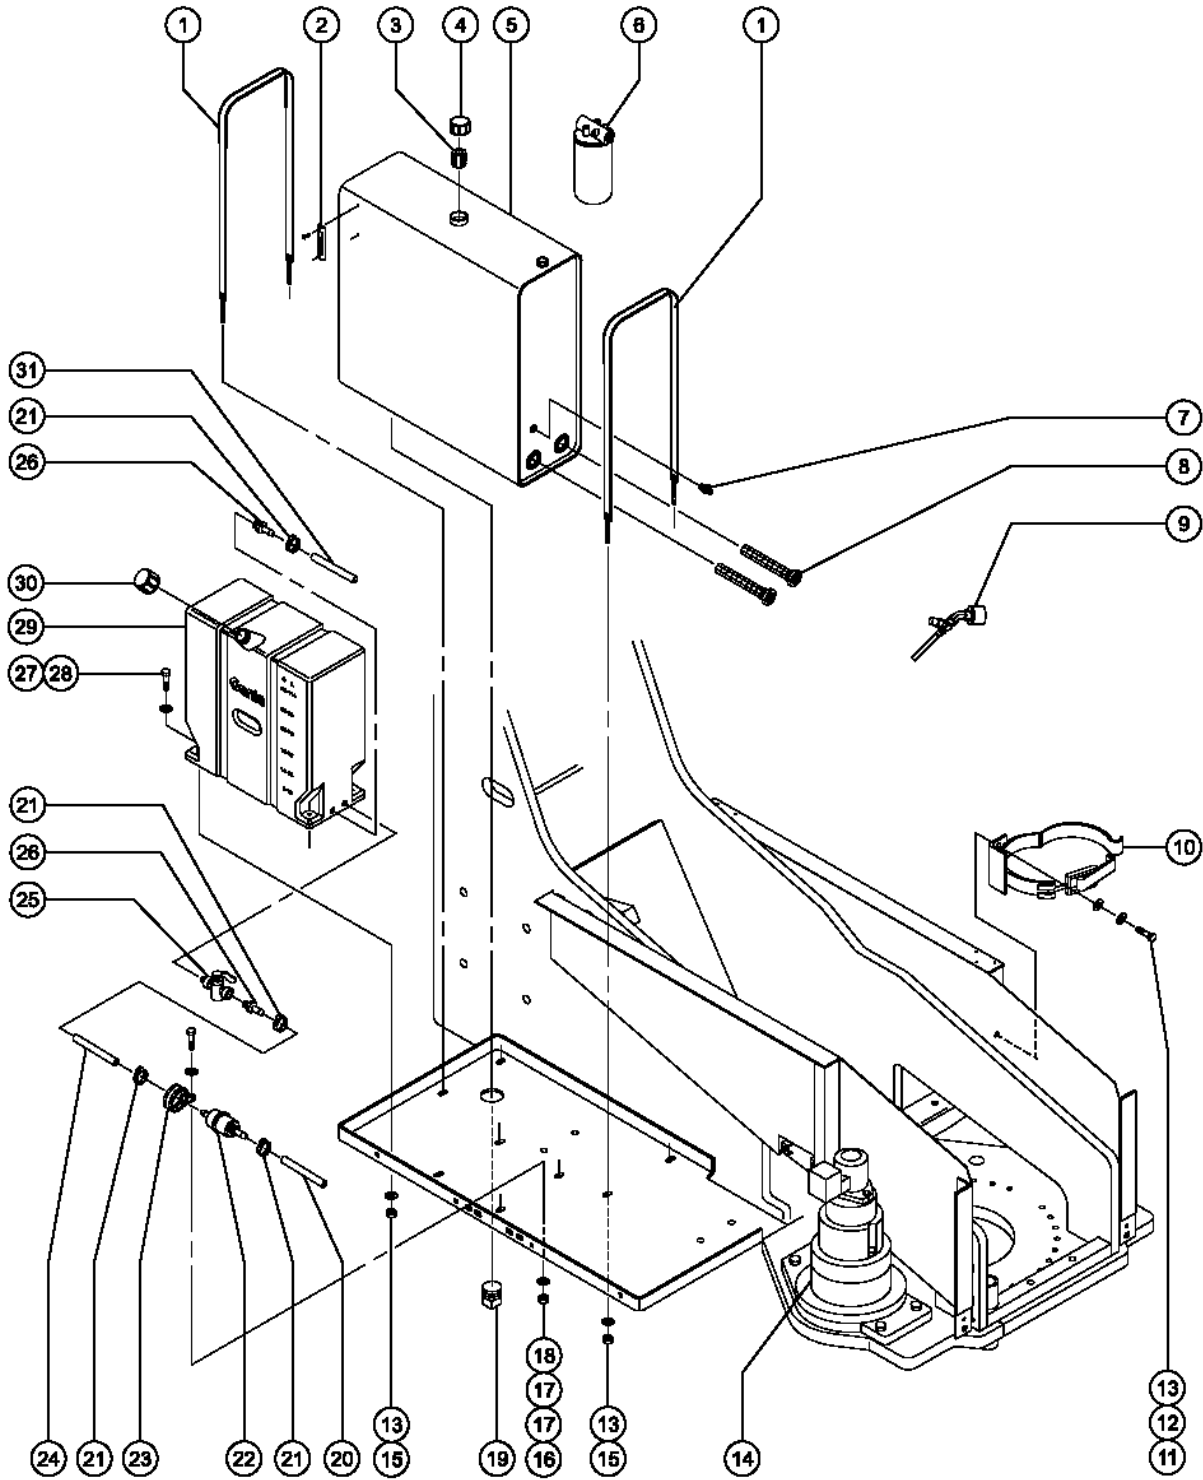

502.1 Hydraulic and Fuel Tanks - Gasoline/LPG Models (with plastic fuel tank)

502.1 Hydraulic and Fuel Tanks - Gasoline/LPG Models (with plastic fuel tank)

Item	Part No.	Description	Qty.
1	31524GT	STRAP ASSY,TANK, 66 INCH.....	2
2	21141GT	GAUGE-SIGHT,LHA-LGTB***.....	1
3	31506GT	STRAINER,FILLER NECK.....	1
4	53527GT	CAP,FILLER BREATHER,3 MICRON**.....	1
5	53353GT	TANK,HYDRAULIC,45 GALLON***..... <i>includes Index No's. 2, 8 and 19</i>	1
6	48470GT	FILTER ASSEMBLY W/IND L,PAPER.....	1
--	46014GT	FILTER,ELEMENT,BETA(6)=200.....	1
7	48922GT	CONN,520102-6-6.....	1
8	45161GT	STRAINER ASSEMBLY,1.5" NPT.....	2
9	25967GT	HOSE ASSEMBLY,LP GAS-86" LNG**..... <i>Gasoline/LPG models</i>	1
10	53120-SGT	LP.TANK BRACKET TALL W/LDMNT..... <i>Gasoline/LPG models</i>	1
11	6175GT	SCREW,HHC,3/8-16 X 1.....	2
12	6021GT	WASHER, LOCK, .375.....	2
13	5397GT	WASHER,FLAT,USS,5/16",Y.....	10
14		Ref. Turntable Rotator..... <i>refer to section 507.1</i>	10
15	4828GT	NUT,NYLOCK,3/8-16.....	8
16	6889GT	NUT,LP NYLOCK,1/4-20.....	1
17	6638GT	WASHER,FLAT,USS,1/4"Y.....	2
18	6090GT	SCREW,HHC,1/4-20 X .75.....	1
19	31507GT	PLUG,SQUARE HEAD,3/4 MPT.....	1
20	27089GT	HOSE,5/16 FUEL,SAE 30R7.....	64-inches
21	21465GT	CLAMP,HOSE,SIZE .25 TO .63.....	3
22	52179GT	FILTER, FUEL LRG 425/423 EFI.....	1
23	45455GT	CLAMP,2.75,#44 X 1/4,RUB CUSH*.....	1
24	27089GT	HOSE,5/16 FUEL,SAE 30R7.....	18-inches
25	19487GT	VALVE, FUEL LOCK.....	1
26	53023GT	FITTING,1/4 MPT 5/16 BARB.....	2
27	8178GT	SCREW,HHC,3/8-16 X 2.5.....	4
28	6097GT	WASHER,FLAT,USS,3/8",Y.....	4
29	73593GT	FUEL TANK,H/D PLASTIC W/DECAL*.....	1
30	101727GT	CAP,FUEL,GAS,1/8"VENT(RED).....	1
31	27089GT	HOSE,5/16 FUEL,SAE 30R7.....	79-inches