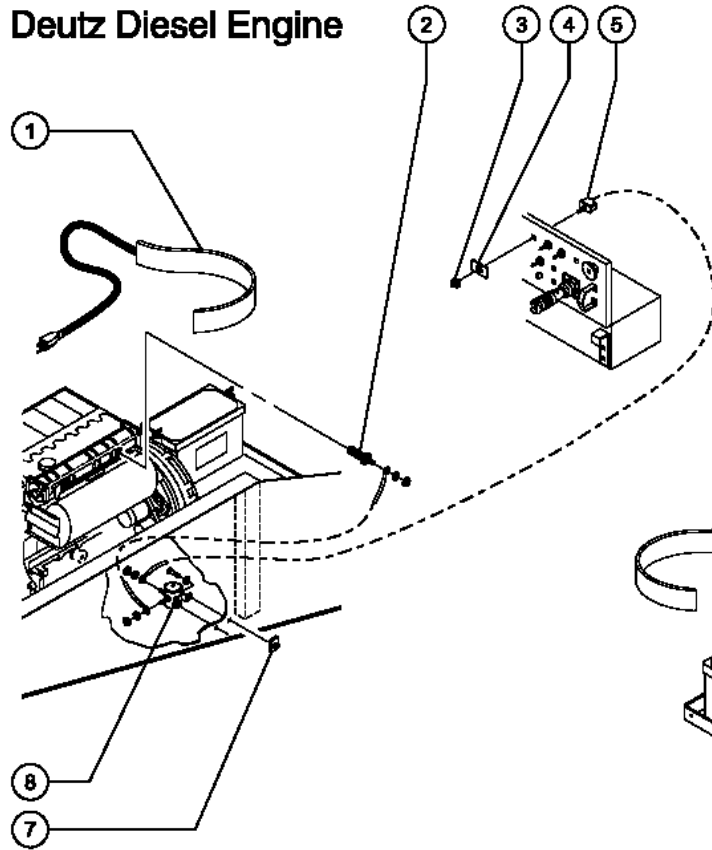

806.1 Cold Start Package

Deutz Diesel Engine