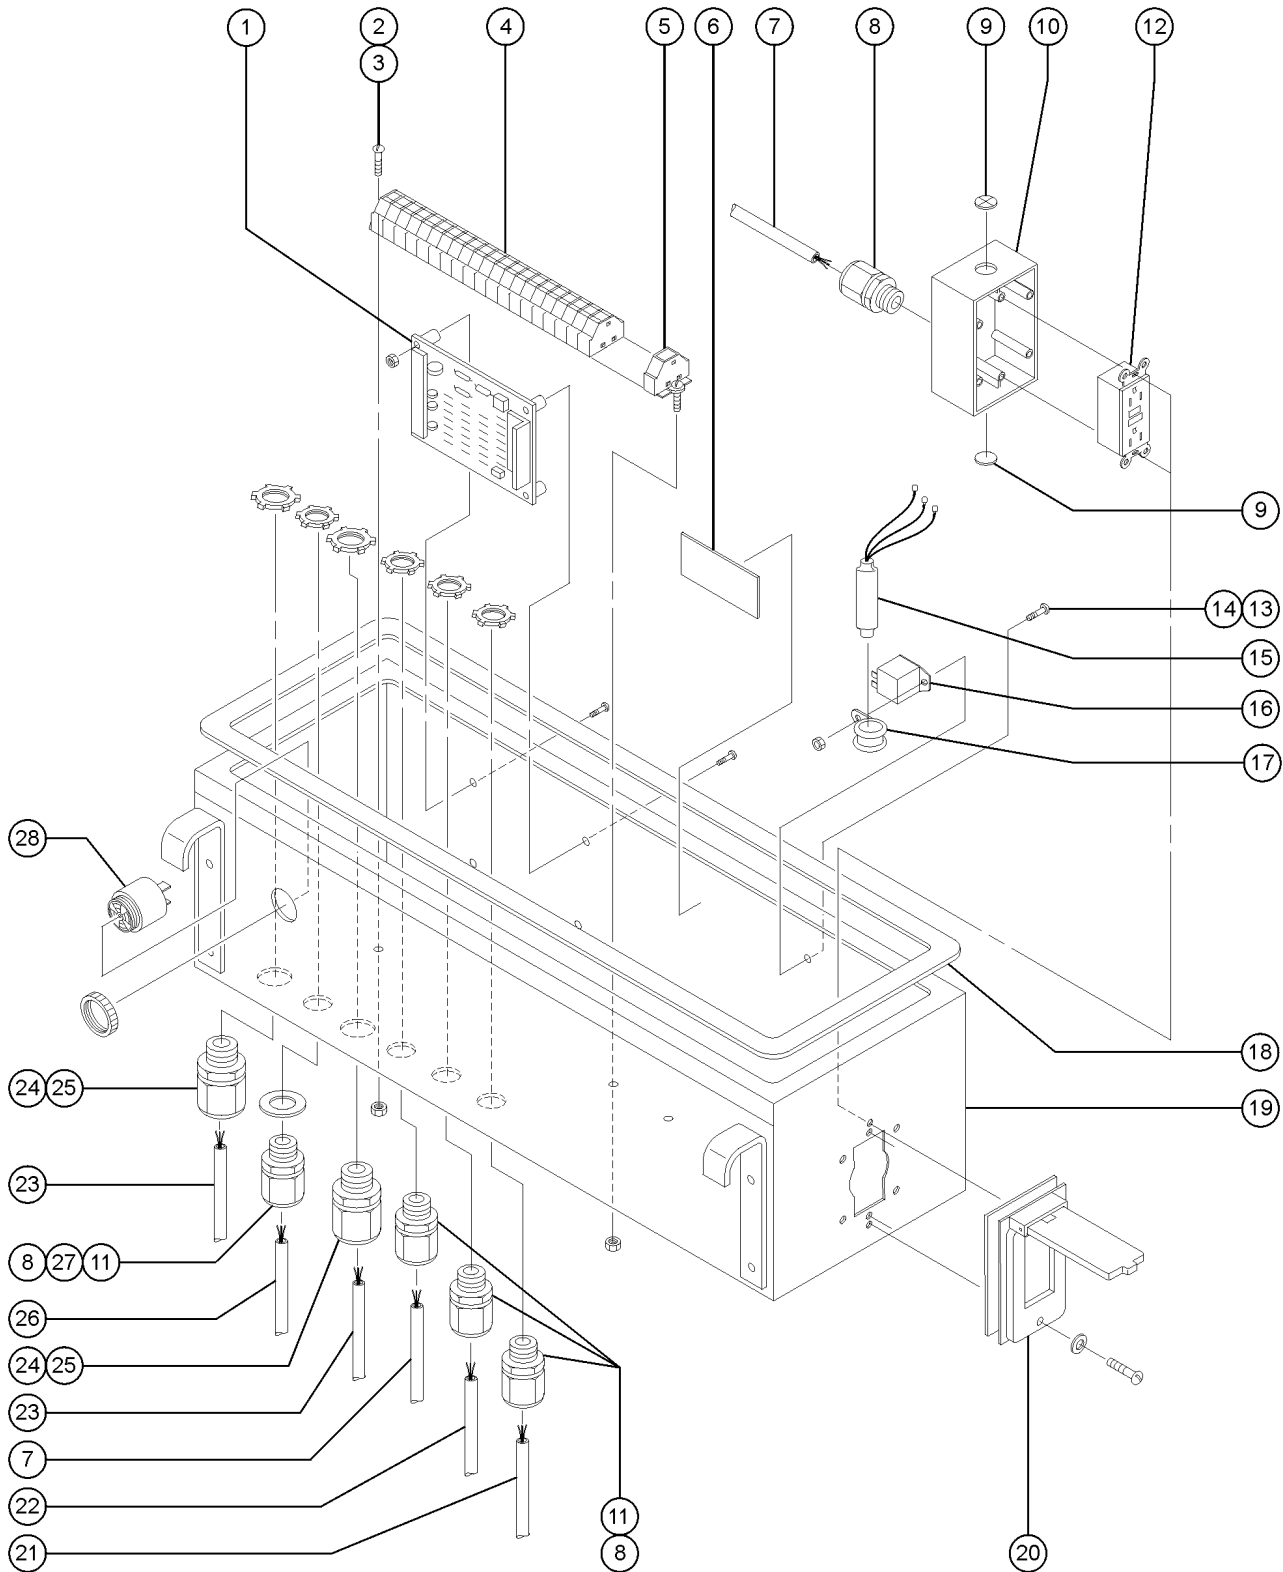

702.1 Platform Controls - View 1 (to SN 7837)

702.1 Platform Controls - View 1 (to SN 7837)

Item	Part No.	Description	Qty.	Item	Part No.	Description	Qty.
A	119867GT	WIRING KIT,JIB TIME DELAY IC		20	45437GT	COVER,GFCI,WEATHERPROOF.....1 <i>includes mounting fasteners</i>	
--	19274GT	RELAY,SPDT,12V(AUTO)**		--	33629GT	PLATE,UK POWER TO PLATFORM.....1	
--	43181GT	CAPACITOR,TIME DELAY		--	33724GT	KIT,GASKET,UK POWER TO PLAT.....1	
1	22052GT	LIMITER PC BOARD, HORSEPOWER...1 <i>includes mounting fasteners</i>		21	43960GT	WIRE CABLE,16/4 CON.TPE JKT.....66-inches	
--	39591GT	SPACER,NYLON,.375.....4 <i>sold separately</i>		22	43960GT	WIRE CABLE,16/4 CON.TPE JKT.....186-inches	
2	45546GT	SCREW,RHM,6-32 X .5.....2		23A	48533GT	WIRE CABLE,18GA/19 CON.BNDREX.....984-inches S-60	
3	12344GT	NUT,NYLOCK,6-32.....2		23B	48533GT	WIRE CABLE,18GA/19 CON.BNDREX.....1044-inches S-65	
4	32637GT	TERMINAL BLOCK,WAGO.....45		24	12960GT	CABLE SQUEEZE CONN.,XTRA LRG...2	
5	32639GT	END PLATE,WAGO.....1		25	14041GT	LOCKNUT,ELECTRIC,3/4".....2	
6	30997GT	CORROSION INHIBITOR,FOAM.....1		26A	30794GT	WIRE,12/3 SJEOW,BK-WH-GR/YL.....984-inches S-60	
7A	43955GT	WIRE CABLE,12/3 CON.TPE JKT.....984-inches S-60 to SN 7382 (black, white, brown)		26B	30794GT	WIRE,12/3 SJEOW,BK-WH-GR/YL.....1044-inches S-65	
--	30794GT	WIRE,12/3 SJEOW,BK-WH-GR/YL.....984-inches S-60 from SN 7383		27	34769GT	WASHER,REDUCING 3/4" TO 1/2".....1	
7B	43955GT	WIRE CABLE,12/3 CON.TPE JKT.....1044-inches S-65 to SN 7382 (black, white, brown)		28	45383GT	ALARM,WARBLE TONE 5-30 VDC***.....1 <i>Does not include 72326 nut</i>	
--	30794GT	WIRE,12/3 SJEOW,BK-WH-GR/YL.....1044-inches S-65 from SN 7383		--	72326GT	NUT - PLASTIC,RING FOR ALARMS.....1	
8A	7056GT	CONN,SQUEEZE,1/2NPT .38-.50,SM...4 S-60; shown					
8B	7056GT	CONN,SQUEEZE,1/2NPT .38-.50,SM...5 S-65					
9	8843GT	COVER,KNOCK OUT HOLE,4 PER BAG.....2					
10	10775GT	T-BOX,2.75 X 4.5 X 2.0.....1					
11A	6935GT	LOCKNUT,ELEC,1/2".....4 S-60					
11B	6935GT	LOCKNUT,ELEC,1/2".....5 S-65					
12	13585GT	OUTLET,110V GFCI***.....1					
--	35003GT	RECEPTACLE, BRITISH, 110V.....1					
13	5094GT	SCREW,RHM,10-32 X .5.....1					
14	6178GT	NUT,NYLOCK,10-32.....1					
15	43181GT	CAPACITOR,TIME DELAY.....1 S-65 only					
16	19274GT	RELAY,SPDT,12V(AUTO)**.....1 S-65 only					
17	13268GT	CLAMP,0.75,#12 X 1/4,RUB CUSH.....1					
18	27115GT	GASKET,UPPER CONTROL BOX.....1					
19	33474GT	CONTROL BOX W/DECAL,PLAT.....1 <i>includes Index No. 18; to SN 3099</i>					
--	58003-SGT	PLAT CNTL BOX,W/DECAL,S60/80.....1 <i>includes Index No. 18; from SN 3100</i>