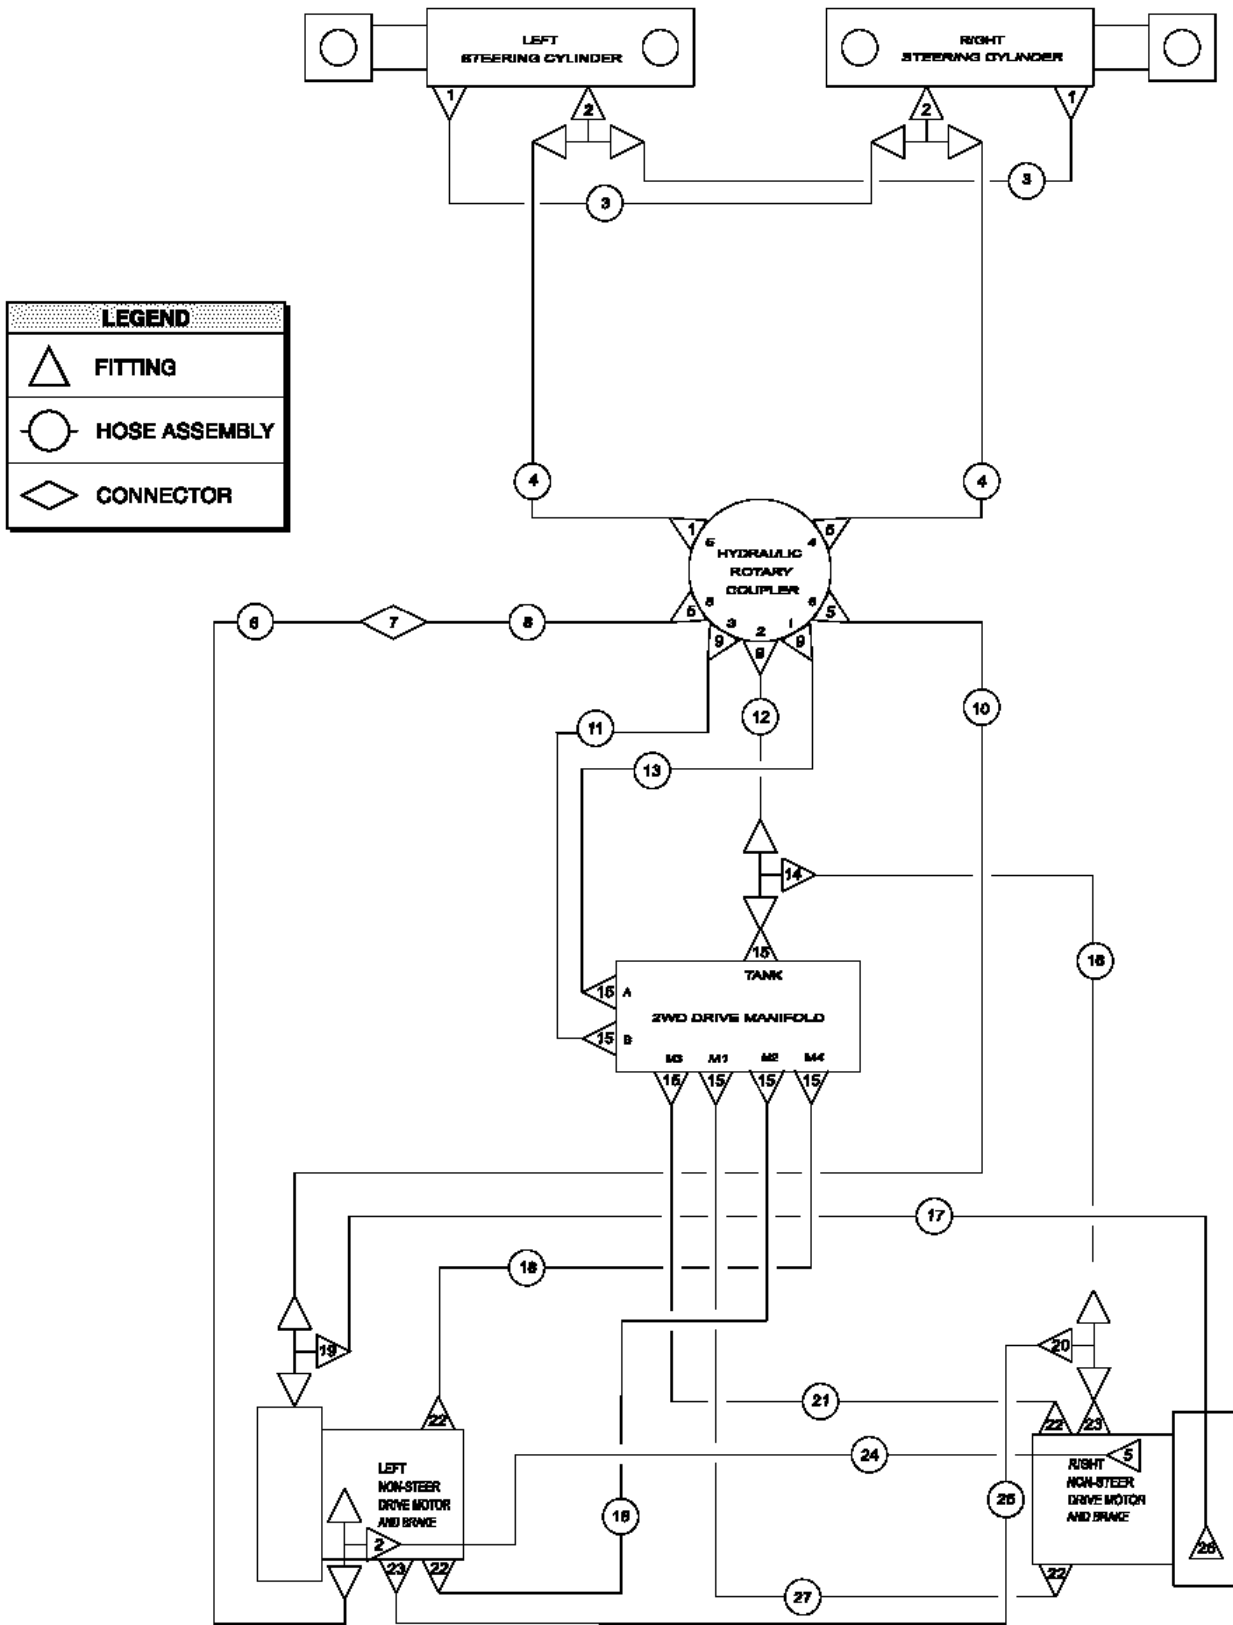

207.1 2WD Hydraulic Hoses and Fittings - Drive and Steer Systems

207.1 2WD Hydraulic Hoses and Fittings - Drive and Steer Systems

Item	Part No.	Description	Qty.
--	49612GT	O-RING KIT (ORFS FITTINGS)	
--	49613GT	PLUG AND CAP KIT-SERVICE,ORFS*	
1	48916GT	FITTING,CONN,520120-6.....	3
2	48918GT	TEE,RUN,520428-6.....	3
3	49105-2750GT	HOSE ASSEMBLY-3/8" 100R2.....	2
4	49104-6400GT	HOSE ASSEMBLY-3/8" 100R2.....	2
5	48915GT	ELBOW,90D,520220-6.....	4
6	49130-5700GT	HOSE ASSEMBLY-3/8".....	1
7	48881GT	UNION,520101-6,ORFS.....	1
8	49132-2800GT	HOSE ASSEMBLY-3/8".....	1
9	48963GT	FITTING,ELBOW,45D,520320-12***.....	3
10	49120-8500GT	HOSE ASSEMBLY-1/4".....	1
11	49156-3500GT	HOSE ASSY,3/4,90 FEM,STR FEM.....	1
12	49151-2400GT	HOSE ASSY,3/4,STR FEM,STR FEM.....	1
13	49154-3700GT	HOSE ASSEMBLY-3/4" 100R12.....	1
14	48964GT	FITTING,TEE,RUN,SWIVEL52043212....	1
15	48960GT	FITTING,CONN,520120-12.....	6
16	49140-5600GT	HOSE ASSEMBLY-1/2".....	1
17	49119-6400GT	HOSE ASSY,1/4,STR FEM,STR FEM.....	1
18	49157-4900GT	HOSE ASSEMBLY-3/4" 100R12.....	2
19	48906GT	TEE,RUN,520428-4.....	1
20	48938GT	FITTING,TEE,RUN,SWIVEL520432-8....	1
21	49157-4050GT	HOSE ASSEMBLY-3/4" 100R12.....	1
22	48976GT	ELBOW,90D,520220-12-16.....	4
23	48947GT	ELBOW,90D,520220-8-12.....	2
24	49143-5200GT	HOSE ASSY,1/2,90 FEM,STR FEM.....	1
25	49130-5400GT	HOSE ASSY,3/8,STR FEM,STR FEM.....	1
26	48904GT	ELBOW,90D,520220-4-4.....	1
27	49157-4100GT	HOSE ASSEMBLY-3/4" 100R12.....	1