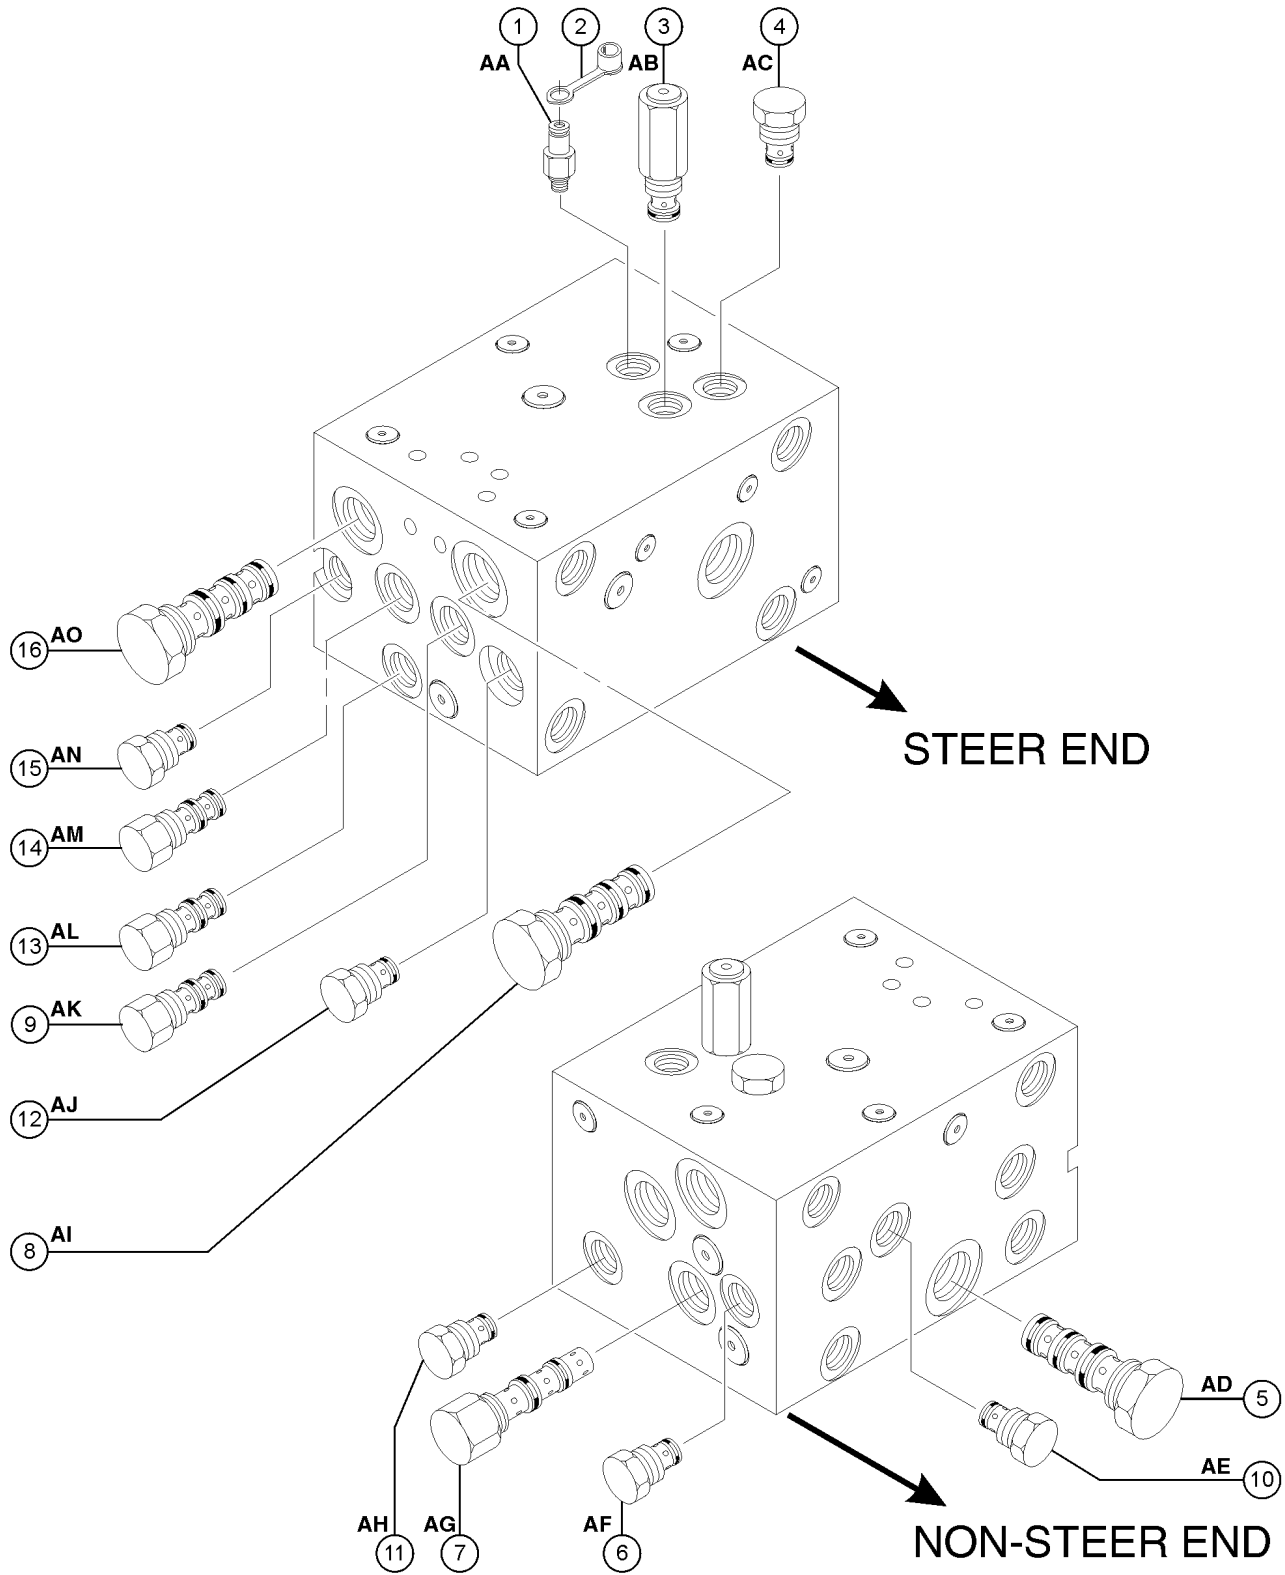

304.2 Drive Manifold (from SN 7810 to 09153)