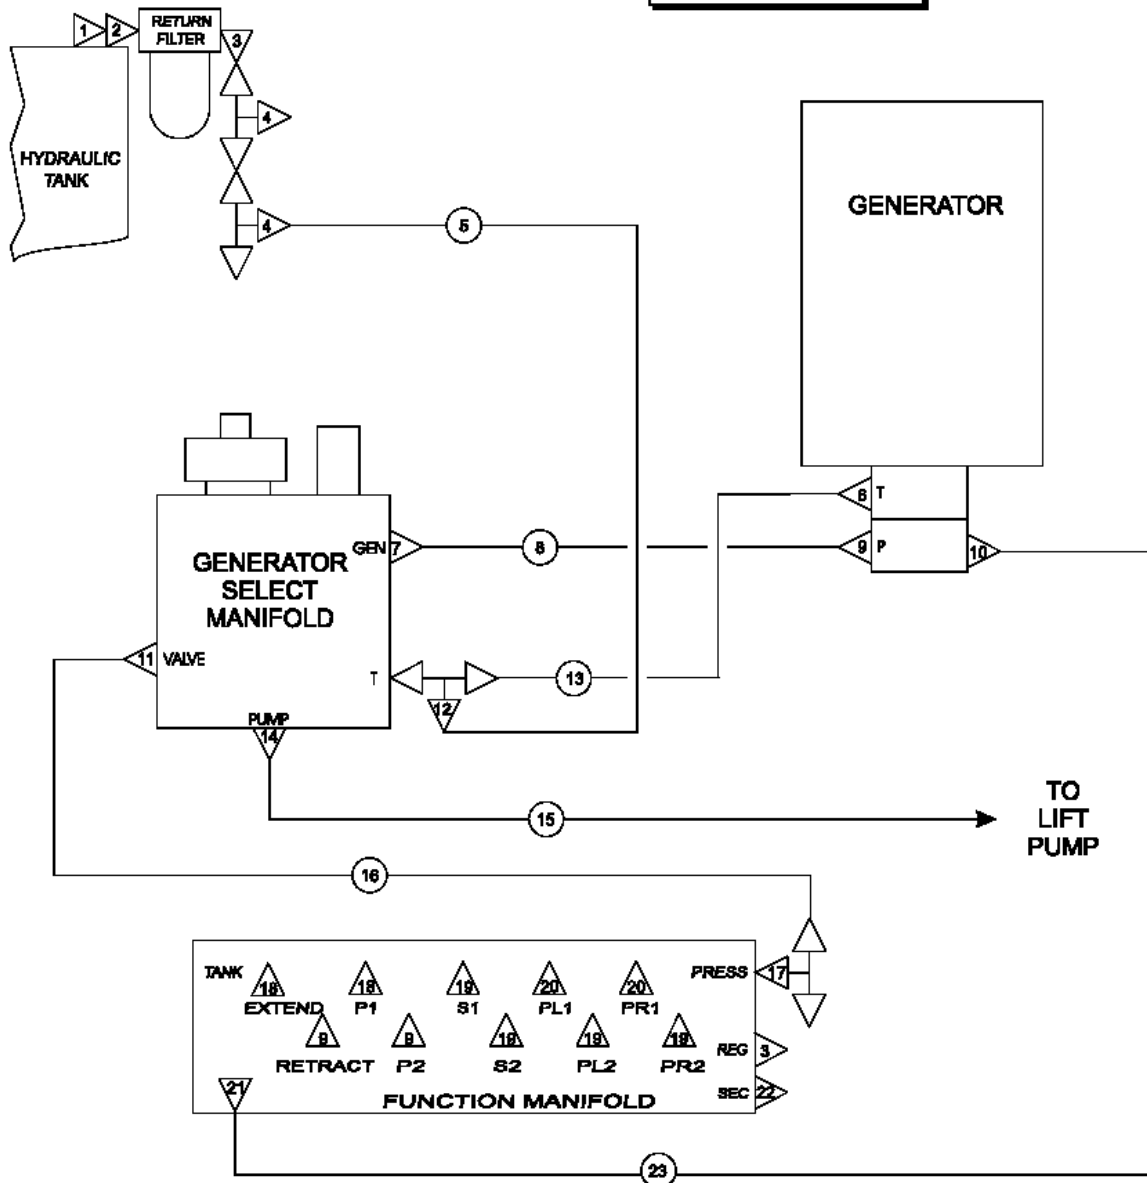

805.1 Hydraulic Hoses and Fittings - Generator Option

LEGEND	
	FITTING
	HOSE ASSEMBLY
	CONNECTOR