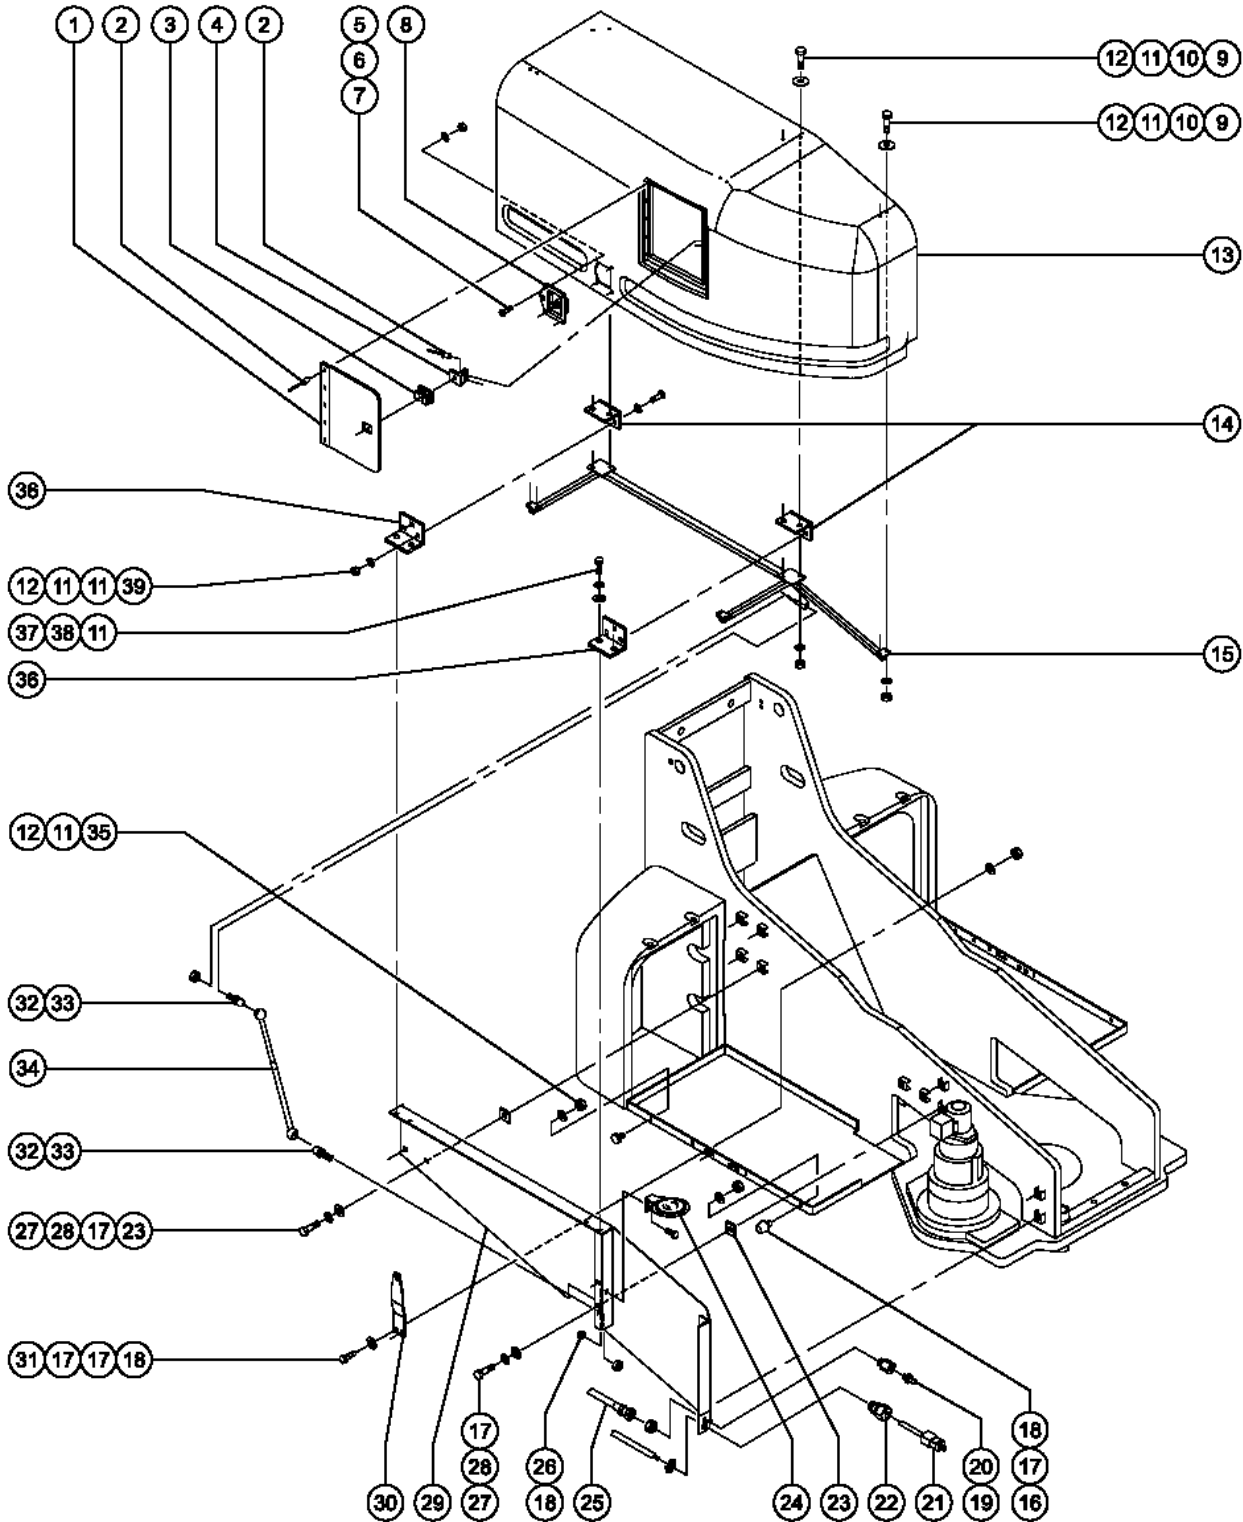

510.1 Turntable Covers - View 1, Tank Side

510.1 Turntable Covers - View 1, Tank Side

Item	Part No.	Description	Qty.	Item	Part No.	Description	Qty.
1A	46612GT	COV. ASSY GRND.CONT.S40/60/80.....1		27	6019GT	SCREW,HHC,3/8-16 X 1.25 GRD 5.....6	
1B	52651GT	COVER-HINGED, GRND CNTRL.....1 <i>includes Index No's. 2 and 3</i>		28	6021GT	WASHER, LOCK, .375.....8	
2	7265GT	RIVET,STEEL,P, .25 X .375.....7		29	30743-SGT	COVER SUPPORT WELDMNT LH.....1	
3	30468GT	LATCH,SLIDE, FLUSH MOUNT STYLE.....1 <i>includes mounting fasteners</i>		30	49535P-SGT	PLATE,LATCH,BLUE,PAINTED.....1	
4	49534GT	DOOR LATCH,BASE CONTROL BOX....1		31	13002GT	SCREW,HHC,5/16-18 X 1 GR5.....2	
5	6178GT	NUT,NYLOCK,10-32.....4		32	33555GT	BALL STUD**.....2	
6	6146GT	WASHER,FLAT,MS,#10,Y.....4		33	6002GT	NUT,LP NYLOCK,5/16-18.....2	
7	49816GT	SCREW,PHILLIPS,PHM,10-32 X .75.....4		34	28301GT	GAS STRUT,250 LBS FORCE***.....1	
--	29314GT	KEY,LATCH, 1 PAIR (28125)		--	27377GT	RETAINER,GAS SPRING***.....1	
8A	28125GT	LATCH,FLUSH CUP*** <i>folding T-handle</i>		35	36388GT	BUMPER,RUBBER,.75 X .50H,STUD....1	
8B	49536GT	LATCH,TURNTABLE FLUSH STYLE.....1 <i>black oval - push</i>		36	75073GT	HINGE,.375X.120THK.,SLOTTED.....2	
8C	53903GT	LATCH,T-HANDLE,5 SIDED W/KEYS*....1 <i>T-style</i>		37	6090GT	SCREW,HHC,1/4-20 X .75.....4	
9	8915GT	SCREW,HHC,1/4-20 X 1.25.....10		38	6356GT	WASHER, LOCK, .25.....4	
10	12906GT	WASHER,FENDER,.25 X 1.25 X .062....10		39	6888GT	SCREW,HHC,1/4-20 X 1.....6	
11	6638GT	WASHER,FLAT,USS,1/4"Y.....31					
12	6091GT	NUT,NYLOCK,1/4-20.....17					
13A	52440GT	COVER ASSY W/DECALS,LH B/B SQ <i>for units with steel tank, has square corners</i>					
13B	52544GT	TRNTABL COVER ASSY.TANK SIDE <i>for units with plastic fuel tank</i>					
13C	65477GT	COVER ASSY W/DECALS,L.H. BB.....1 <i>includes Index No's. 1 through 8</i>					
14	35949P-SGT	BRACKET,COVER HINGE,BLUE.....2					
15A	30759GT	COVER SUPPORT WELDMNT LH.....1					
15B	49532-SGT	COVER,SUPPORT WELDMNT,LH.....1					
16	30973GT	BUMPER,RUBBER-1 X 1.25.....1					
17	5397GT	WASHER,FLAT,USS,5/16",Y.....13					
18	6782GT	NUT,NYLOCK,5/16-18.....4					
19	28646GT	ZERK,GREASE,1/8 NPT.....1					
20	30430GT	BULKHEAD,FEMALE X 4.....1					
21	119403GT	CONN,PLUG 120 AC/15A DOMESTIC...1					
--	144161GT	PLUG,PWR,UK,16AMP,3PIN,BLK.....1					
--	25388GT	PLUG,FUSED,250V,13AMP,U.K.**.....1					
--	6666GT	PLUG,ELECTRICAL,220/50,NOVON....1					
22	7056GT	CONN,SQUEEZE,1/2NPT .38-.50,SM...1					
23	29868GT	SPRING CLIP,3/8-16,.05-.20X.73,ZAG...8					
24	81578GT	HORN,12VDC,SPADE TERMINALS***...1					
25		Ref. Hydraulic Hoses and Fittings.....1 <i>refer to section 513.1</i>					
26	10107GT	SCREW,HHC,5/16-18 X .75.....1