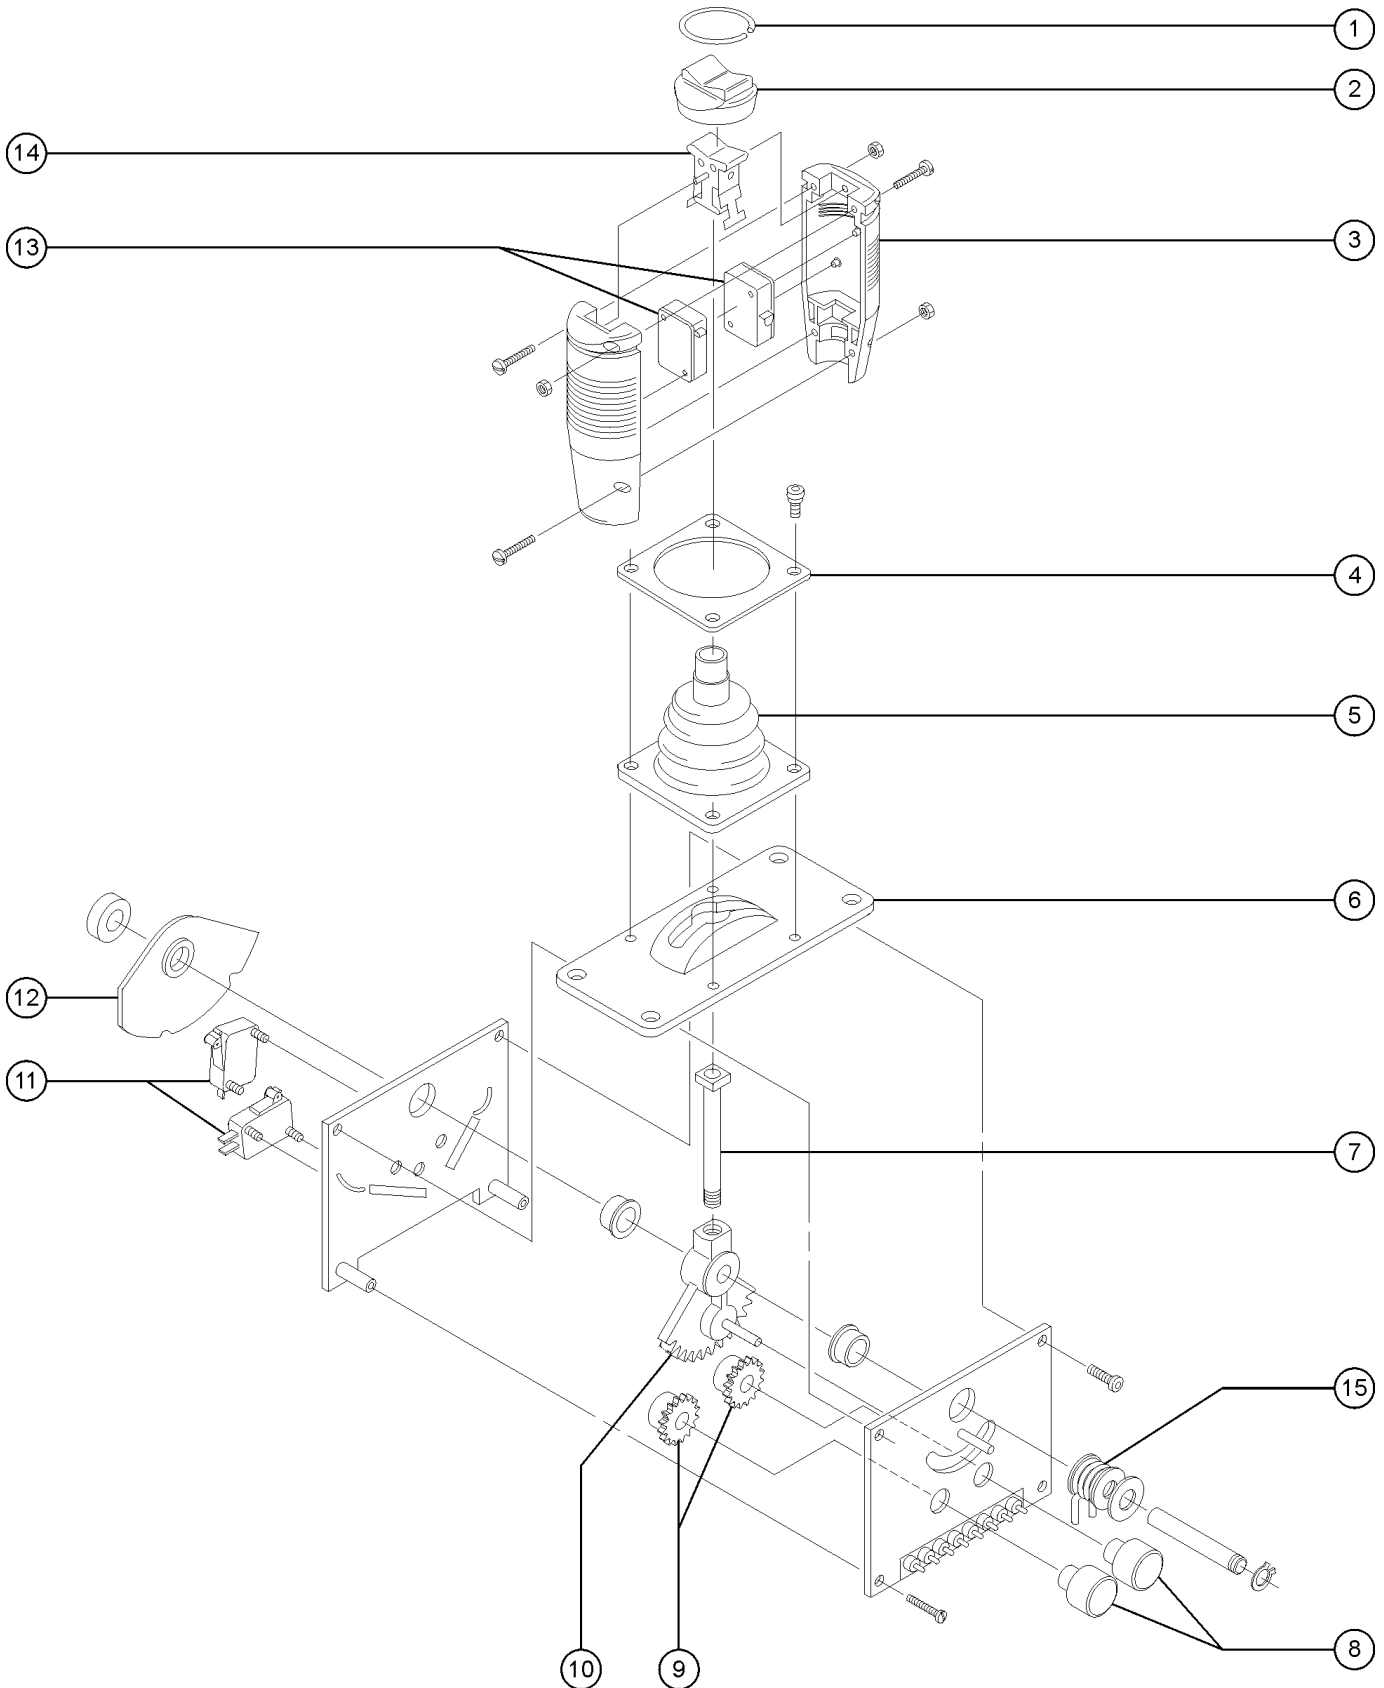

704.1 Joystick Controller - Drive/Steer Functions

704.1 Joystick Controller - Drive/Steer Functions

Item	Part No.	Description	Qty.
--	20424GT	JOYSTICK CONTROLLER,12V <i>OEM joystick, contains all shown service parts</i>	
--	20424HGT	JOYSTICK CONTROLLER,12V <i>aftermarket joystick replacement</i>	
1	25882GT	LOCK RING.....	1
2	25881GT	BOOT,THUMB 20424 JOYSTICK.....	1
3	25883GT	HANDLE HALF,JOYSTICK (20424)..... <i>order qty (2) required</i>	1
--	49887GT	NUT & BOLT KIT (25883).....	1
--	72245GT	KIT, JOYSTICK HANDLE <i>includes handles, rocker and nut/bolt kit</i>	
4	44221GT	COLLAR, BOOT RETAINING.....	1
5	22368GT	BOOT (20424).....	1
6	25884GT	COVER CASTING,20424 CONTROLLER.....	1
7	44211GT	SHAFT,W/NF STYL BLOCK,(20424)*.....	1
8	22364GT	POTENTIOMETER (20424).....	2
9	22367GT	SPUR GEAR (20424).....	2
10	44212GT	GEAR CASTING,20424 CONTROLLER*.....	1
11	22365GT	SWITCH (20424).....	2
12	22366GT	CAM ASSY (20424).....	1
13	23680GT	SWITCH,HANDLE,20424.....	2
14	23688GT	ROCKER ASSY,HANDLE (20424)***.....	1
15	58209GT	SPRING,RETURN***.....	1