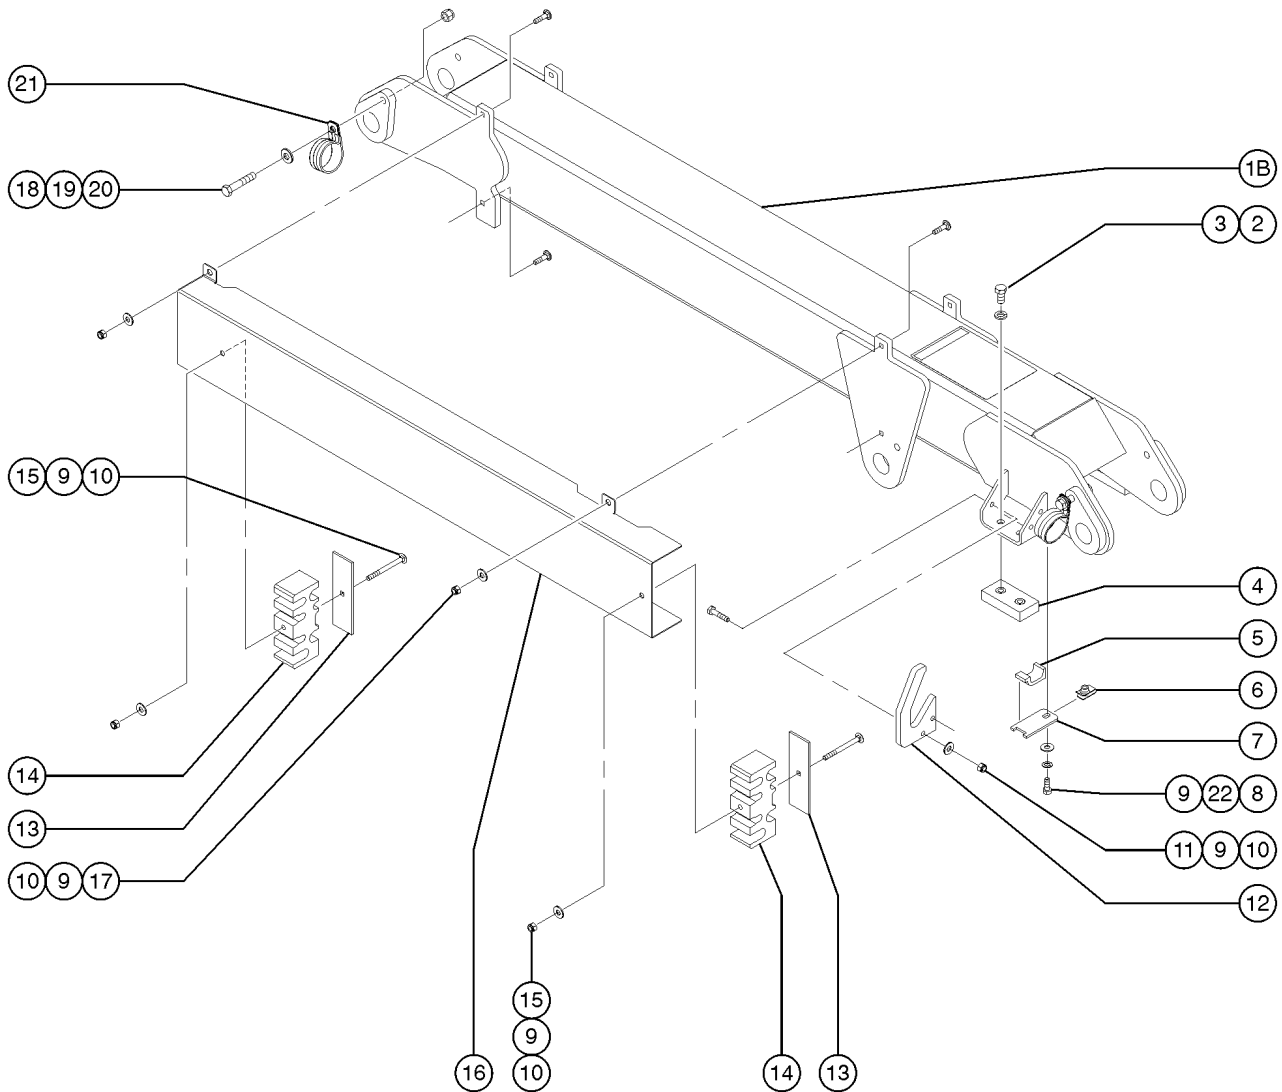

609.1 Jib Detail

Item	Part No.	Description	Qty.
1A	128513GT	SERVICE KIT,5FT JIB <i>required for first time replacement (includes part number 128534)</i>	
1B	128534GT	JIB BOOM ASSY W/WORD DECAL.....1 <i>use ONLY if service kit 128513 has been installed on the machine</i>	
2	8255GT	SCREW, HHC, 3/8-16 X .75	
3	6021GT	WASHER, LOCK, .375	
4	81640GT	WEAR PAD,3 X 1.5 X.625 W/NUTS.....1	
5	119542GT	CLAMP,TWO HOSE.....1	
6	56912GT	SPRING CLIP,1/4-20,.025-.15X.5, ZAG.....1	
7	119536GT	BRACKET,HOSE CLAMP***.....1	
8	6888GT	SCREW,HHC,1/4-20 X 1	
9	6638GT	WASHER,FLAT,USS,1/4"Y	
10	6091GT	NUT,NYLOCK,1/4-20	
11	8915GT	SCREW,HHC,1/4-20 X 1.25	
12	128482GT	HOSE GUIDE, JIB.....1	
13	128483GT	BACKING PLATE, HOSE BLOCK, JIB....2	
14	128501GT	CLAMP,JIB HOSE/CABLE.....2	
15	128724GT	BOLT,CARRIAGE,1/4-20 X 2.75,G2	
16	128454PGT	COVER, JIB HOSES/CABLES.....1	
17	79456GT	BOLT,CARRIAGE,1/4-20 X 1.00,G2	
18	5224GT	SCREW,HHC,3/8-16 X 2	
19	5397GT	WASHER,FLAT,USS,5/16",Y	
20	4828GT	NUT,NYLOCK,3/8-16	
21	77181GT	CLAMP,1.63,#26 X 3/8,RUB CUSH.....2	
22	6356GT	WASHER, LOCK, .25