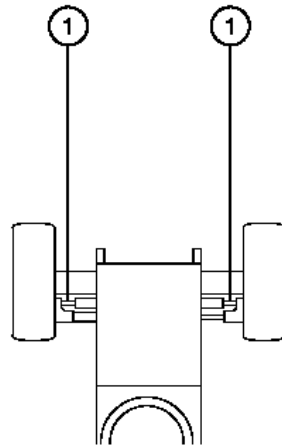

807.1 Hostile Environment Package, Bellows and Cylinders

**Typical
Bellows
Installation**

807.1 Hostile Environment Package, Bellows and Cylinders

Item	Part No.	Description	Qty.
--	34508GT	COVER,PROTECTIVE,OSC.CYLINDER.2	
--	35433GT	S60 HOSTILE ENVIRONMENT,OSC	
--	53616GT	S60 DELUXE HOSTILE ENVIRONMENT	
1	34507GT	COVER,PROTECTIVE,STEER CYL.....2	
2	34505GT	COVER,PROTECTIVE,JIB CYLINDER...1	
3	34503GT	COVER,PROTECTIVE,SLAVE W/JIB.....1	
4	38067GT	COVER,PROTECTIVE,LIFT CYLINDER.....1	
5	34501GT	COVER,PROTECTIVE,MASTER W/JIB.....1	
6	36208GT	CLAMP,HOSE,1.25*** 5	
--	30489GT	CLAMP,HOSE,3.50.....1	
7	30971GT	CLAMP,HOSE,3.00".....5	
--	31523GT	CLAMP,HOSE,8.50 DIA*** 1