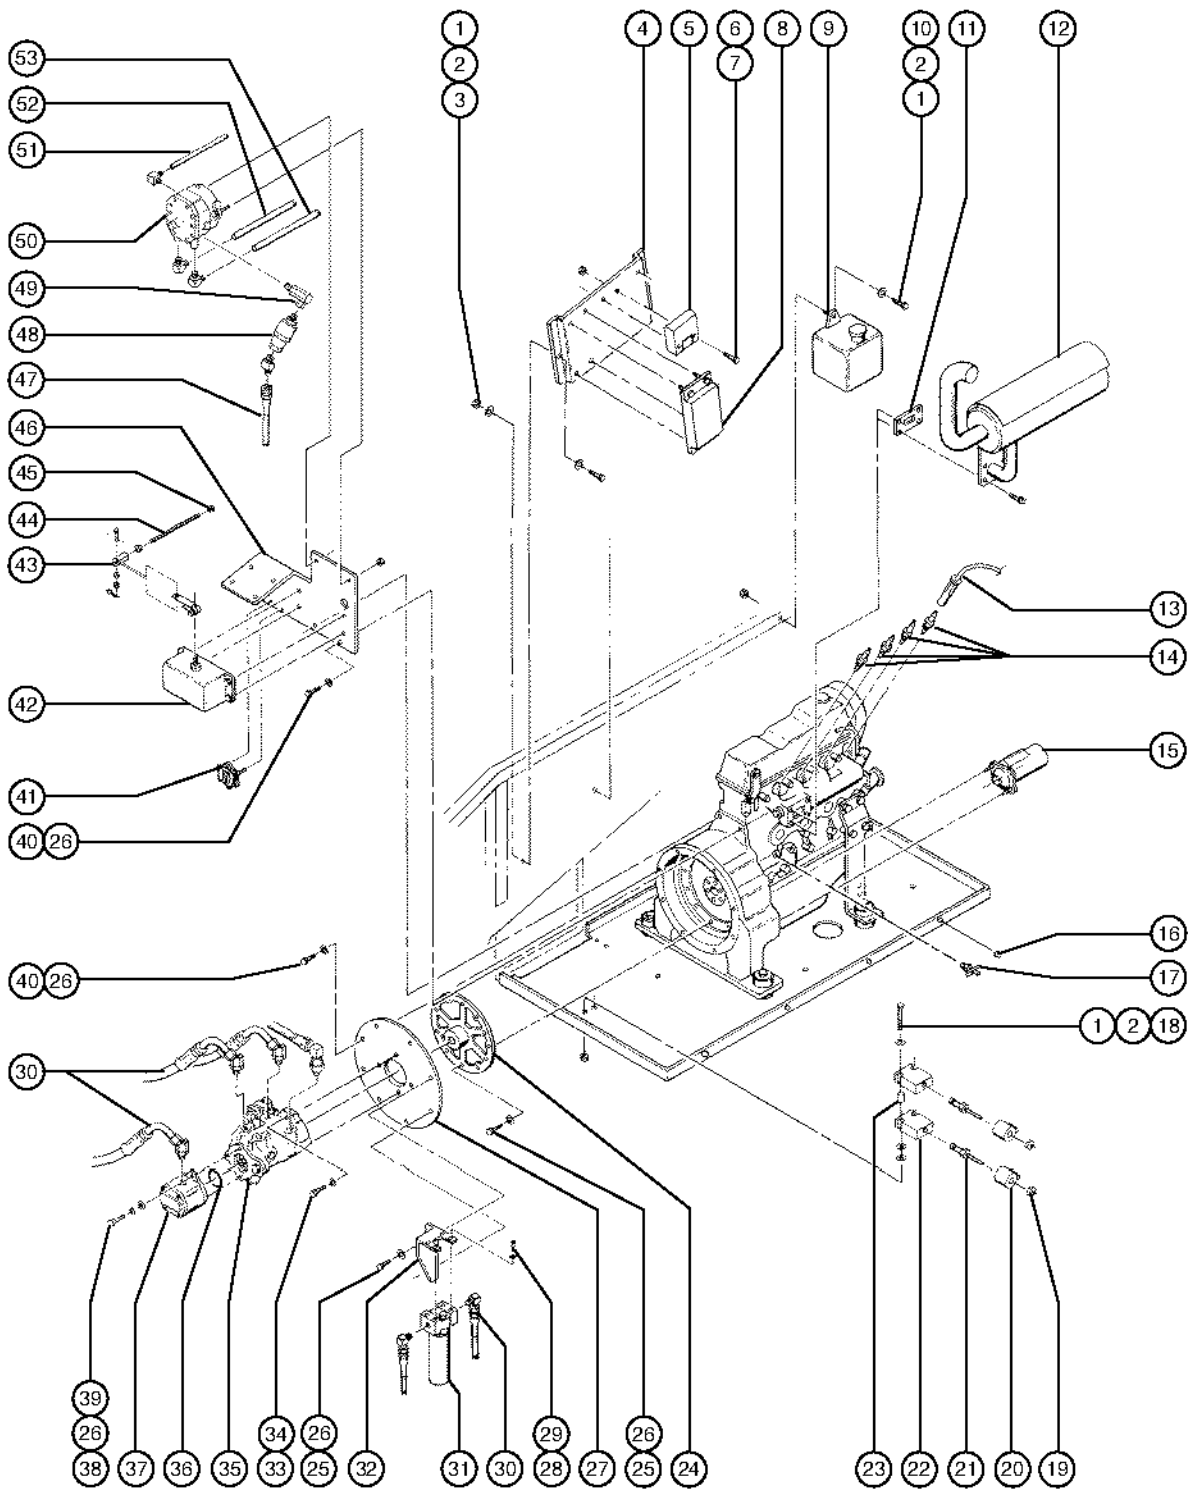

402.1 Ford LRG-423 Engine - View 2 (to SN 3089)

402.1 Ford LRG-423 Engine - View 2 (to SN 3089)

Item	Part No.	Description	Qty.	Item	Part No.	Description	Qty.
--	65770GT	BELT,TIMING,FORD LRG423/425EFI		31		FILTER ASY,M PRESS,SAE8,WOUND* (77139).....	1
1	6091GT	NUT,NYLOCK,1/4-20.....	5			<i>component no longer available</i>	
2	6638GT	WASHER,FLAT,USS,1/4"Y.....	9	--	20880GT	FILTER ELEMENT-10 MIC.***.....	1
3	8914GT	SCREW, HHC, 1/4-20 X .625.....	2			<i>for 20879 (no longer available)</i>	
4	31250GT	IGNITION MODULE MTG.PLATE ASSY.....	1	--	60857GT	FILTER,ELEMENT,BETA(5)=1000.....	1
5	128658GT	KIT,LRG423 IGNITION MODULE.....	1			<i>for 77139</i>	
6	6179GT	SCREW,RHM,10-32 X 1.25.....	2	31A	1267807GT	ASSEMBLY, MED. PRESS. FILTER,	
7	14392GT	NUT,LP NYLOCK,10-32.....	2	--	1268229GT	ELEMENT-5 MIC, PAPER, W/BYPASS	
8	34935GT	GOVERNOR,CNTRLR,FORD,LRG 423.....	1			<i>for 1267807</i>	
9	54071GT	COOLANT RETURN SYSTEM,Z45***	1	32	30230PGT	FILTER MOUNT BRACKET.....	1
10	8915GT	SCREW,HHC,1/4-20 X 1.25.....	1	33	8177GT	SCREW,HHC,1/2-13 X 1.5.....	2
11	27142GT	GASKET,EXHAUST.....	1	34	6033GT	WASHER,LOCK,0.5".....	4
12	48439GT	MUFFLER,EXH,FORD,BIG BOOMS***	1	35	37027GT	PUMP,VAR PISTON,2.8 C.I.***.....	1
13	58928GT	WIRE SET (LRG 423) LG SET**.....	1	--	22965GT	EDC ASSY,SAUER,M46***	1
		<i>(wire lengths 12 to 23 inches)</i>		--	29739GT	SEAL KIT,SAUER-DANFOSS M46***	1
13A	52570GT	SPARK PLUG WIRE SET, LRG425EFI		--	32611GT	SHAFT,M46 15 TOOTH.....	1
		<i>(wire length 23 to 31 inches)</i>		36	29436GT	O-RING***	1
14	28647GT	SPARK PLUG,FORD.....	4	37	53959GT	PUMP,LIFT 1.403 C.I.***	1
15	29606GT	RING GEAR,FORD***		--	58228GT	SEAL KIT***	1
		<i>FITS LSG-LRG 423, AND LRG425</i>		38	33988GT	SCREW,SHC,3/8-16 X 1.....	2
15	29616GT	STARTER,ENGINE,FORD		39	6097GT	WASHER,FLAT,USS,3/8",Y.....	2
		<i>LSG/LRG*** .....</i>	1	40	6175GT	SCREW,HHC,3/8-16 X 1.....	2
16	34619GT	BUMPER,RUBBER***	4	41	22278GT	SWITCH,VACUUM.....	1
17	28717GT	VALVE,DRAIN,FORD,BLOCK,RAD.....	1	42	34936GT	GOVERNOR,ACTUATOR,FORD	
18	11413GT	SCREW,HHC,1/4-20 X 4.....	2			<i>LRG423.....</i>	1
19	52943GT	NUT,SOLENOID VALVE COIL.....	2	43	21130GT	CLEVIS YOKE-1/4-28,PLTD W/PIN.....	1
20	29744GT	COIL,10V.....	2			<i>includes clevis pin</i>	
21	29066GT	VALVE,SOLENOID,10V,2POS		44	30785-1000GT	THREADED ROD,1/4-28 X 10 IN***	1
		<i>3WAY**.....</i>	2	45	21496GT	NUT,HEX,1/4-28.....	2
		<i>includes index numbers 19 and 20</i>		46	34939PGT	BRACKET,LP REG/AIR FILTER,PNTD....	1
22	30369GT	SOLENOID VALVE,N.C. 2POS. 3WAY.....	2	47	25967GT	HOSE ASSEMBLY,LP GAS-86" LNG**	1
		<i>includes index number 21</i>		48	27010GT	VALVE,LOCK OFF,BEAM #FL-418.....	1
23	45400GT	SPACER TUBE,.50 LG.....	2	49	27042GT	ELBOW,90DEG.1/4MPT,1/4SW,NPTF....	1
24	28836GT	COUPLING KIT,FLYWHEEL,FL 15T.....	1	50	24551GT	REGULATOR,LPG,BEAM #120A.....	1
		<i>(includes flexplate and coupler)</i>		50	32768GT	REGULATOR DIAPH.KIT BEAM 120A....	1
24	37002GT	COUPLER,HUB,15 TOOTH		51		Ref. Hose -3/16 x 17.5 inches (44.5 cm),	
		<i>7/16BOLT*.....</i>	1			Regulator to Carburetor Venturi.....	1
25	6019GT	SCREW,HHC,3/8-16 X 1.25 GRD 5.....	8	52		Ref. Hose -3/8 x 25 inches (63.5 cm),	
26	6021GT	WASHER, LOCK, .375.....	14			Regulator to Intake Manifold.....	1
27	25571P-SGT	PLATE,PUMP		53		Ref. Hose -3/8 x 54 inches (137 cm),	
		<i>MOUNT,FORD,PAINTED.....</i>	1			Regulator to Water Pump.....	1
28	7339GT	SCREW, HHC, 1/4-20 X .5.....	4				
29	6356GT	WASHER, LOCK, .25.....	4				
30		Ref. Hydraulic Hoses & Fittings.....	4				
		<i>refer to section 513.1</i>