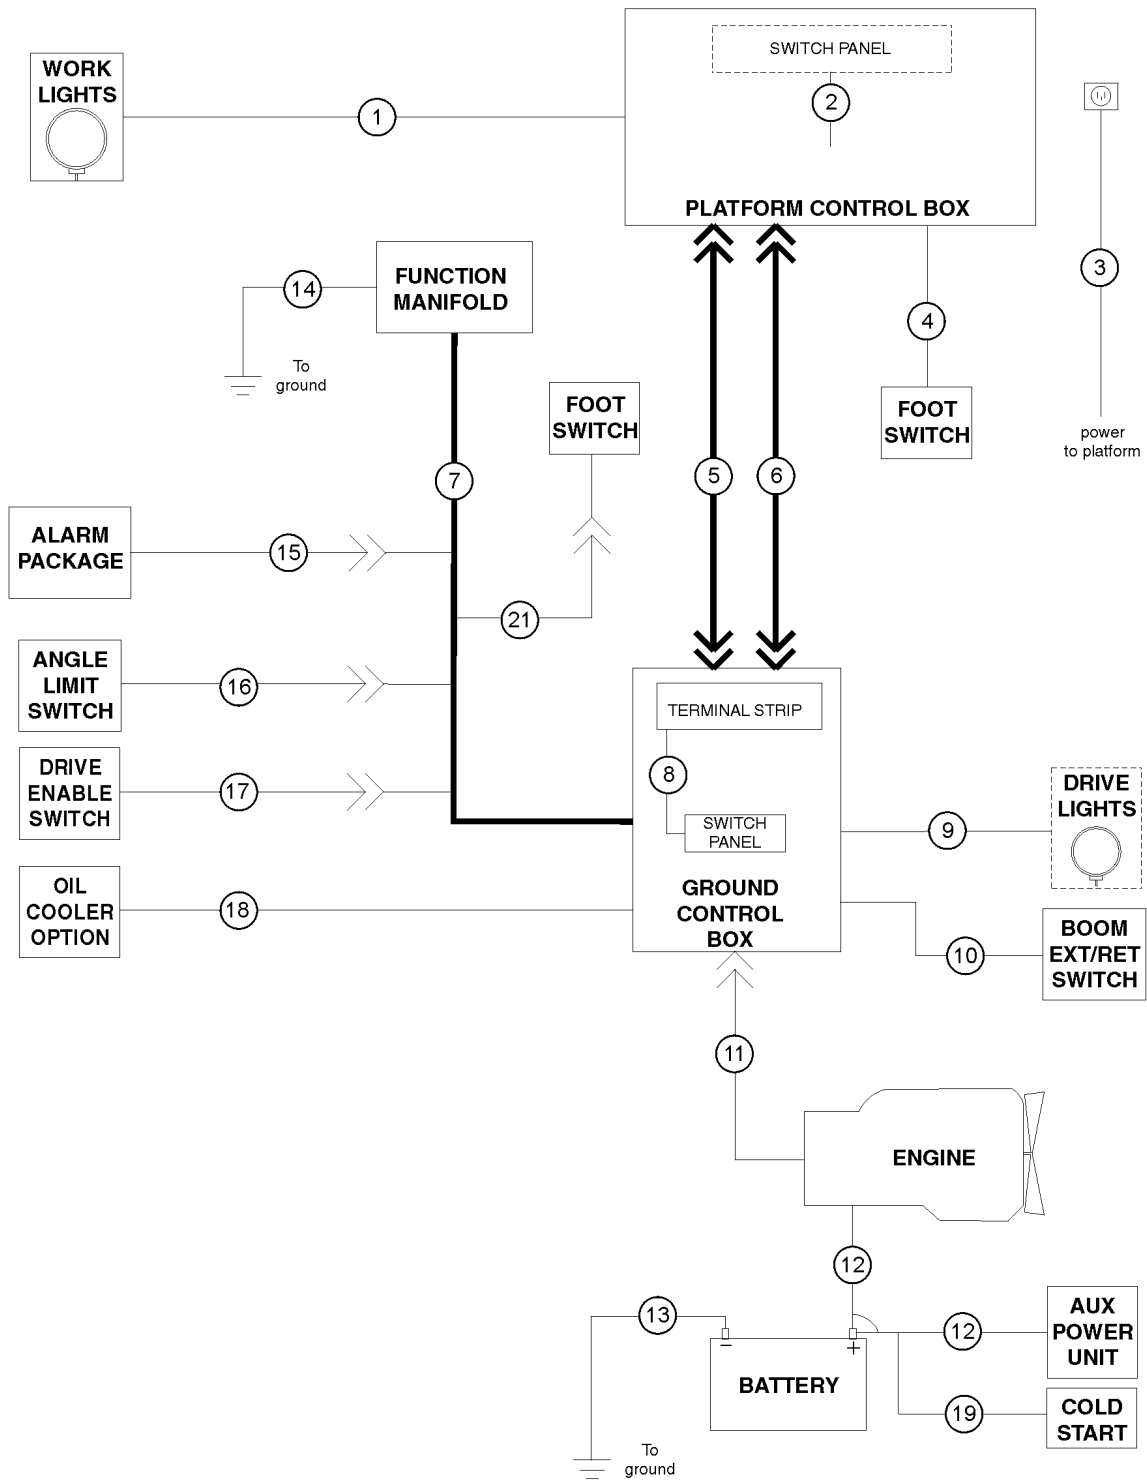

514.1 Wire Harness Diagram (from SN 7838)

514.1 Wire Harness Diagram (from SN 7838)

Item	Part No.	Description	Qty.	Item	Part No.	Description	Qty.
1	73480GT	HARNESS,WORKLIGHT ACC.....	1	--	81123GT	HARNESS,COLD START OPT,DUETZ...1	
2		HARN,PBOX WIRING, SWITCHPANEL..... <i>(part no longer available for service)</i>	1	20	1260218GT	HARNESS,TILT ALARM,12V..... <i>from SN 7921; CSA only</i>	1
2	81111GT	HARN,PBOX WIRING, SWITCHPANEL.....	1	--	1264947GT	KIT, LEVEL SENSOR, 6 PIN CONN..... <i>from SN 7921; CSA only, includes instructions</i>	1
3A	73697GT	HARN,12V TO PLAT NJ.....	1				
		<i>S-60</i>					
3B	73698GT	HARN,12V TO PLAT JIB.....	1				
		<i>S-65</i>					
4		REF: Foot Switch Assembly..... <i>(refer to 701.1)</i>	1				
5A	73699GT	HARN,19/18CTRL CABLE1 NJ.....	1				
		<i>S-60; Green and brown connectors</i>					
5B	73700GT	HARN,19/18 CTRL,CABLE 1,JIB.....	1				
		<i>S-65; Green and brown connectors</i>					
6A	73701GT	HARN,19/18 CTRL,CABLE 2,NJ.....	1				
		<i>S-60; Grey and black connectors</i>					
6B	73702GT	HARN,19/18 CTRL,CABLE 2,JIB.....	1				
		<i>S-65; Grey and black connectors</i>					
7	73706GT	HARN,GBOX FUNCTION MANIFOLD....	1				
8		HARN,GBOX,WIRING,SWITCHPANEL... <i>(part no longer available for service)</i>	1				
9	73817GT	HARNESS,DRIVE LIGHT OPT.....	1				
10	73709GT	HARN,LS,BOOM EXT/RET.....	1				
11		HARN,FORD ENGINE <i>(part no longer available for service; please contact Genie Service Parts)</i>					
11	73703GT	HARN,FORD ENGINE,EFI***.....	1				
		<i>Ford Engine</i>					
--	73704GT	HARN,DEUTZ ENGINE*** <i>Deutz Engine</i>					
--	73705GT	HARN,PERKINS ENGINE <i>Perkins Engine</i>					
11A		HARN,DEUTZ ENGINE*** <i>Deutz Engine (Contact Genie Service Parts)</i>					
--	73704GT	HARN,DEUTZ ENGINE*** <i>Deutz Engine</i>					
--	73705GT	HARN,PERKINS ENGINE <i>Perkins Engine</i>					
12	88801GT	BATTERY CABLE,POSITIVE,RED.....	2				
13	88802GT	BATTERY CABLE,NEGATIVE,BLACK....	1				
14	81126GT	HARN,GND,FUNCTION MANIFOLD.....	1				
15	73479GT	HARNESS,ALARM PKG OPTION.....	1				
16	73708GT	HARN,LS, BOOM ANGLE.....	1				
17	73707GT	HARN,LS,DRIVE ENABLE.....	1				
18	73785GT	HYD OIL COOLER RELAY HARNESS....	1				
19	73787GT	CABLE,COLD START OPTION.....	1