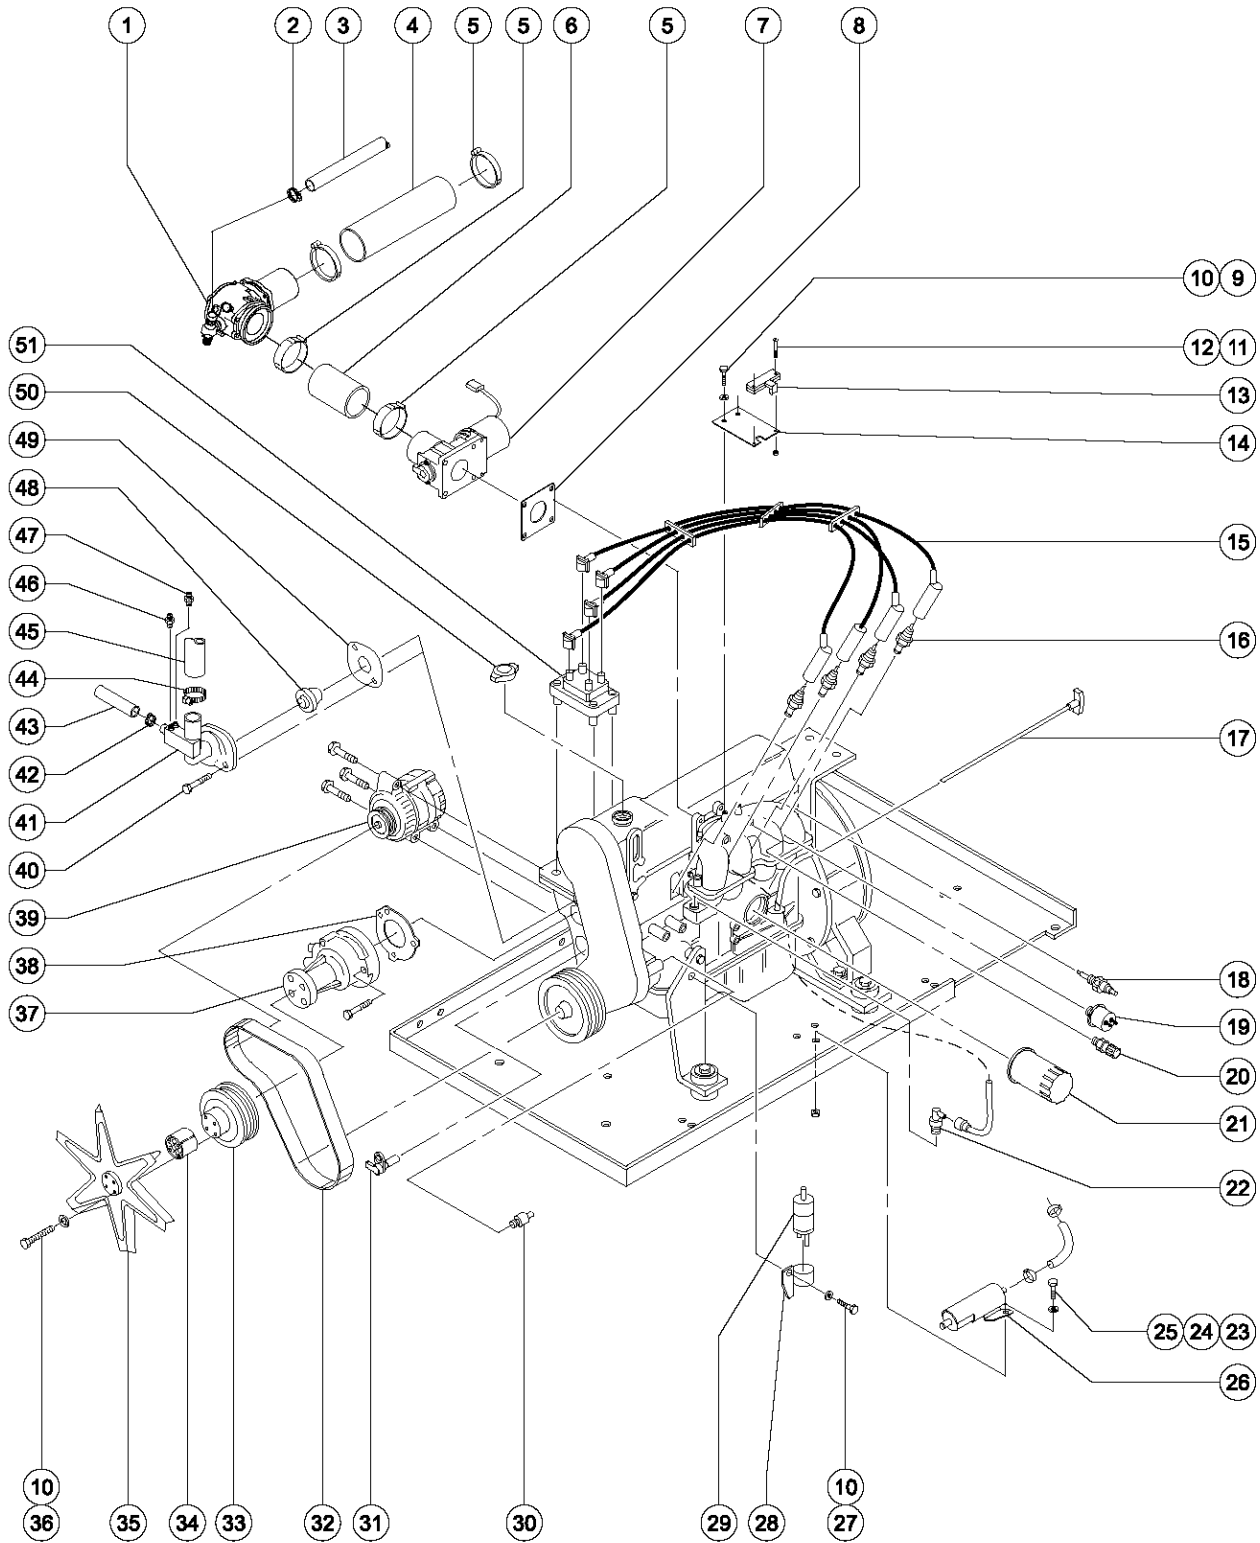

401.3 Ford LRG-425 EFI Engine - View 1 (from SN 7833)

401.3 Ford LRG-425 EFI Engine - View 1 (from SN 7833)

Item	Part No.	Description	Qty.	Item	Part No.	Description	Qty.
1A	81629GT	AIR VALVE MIXER*** <i>for units without E-controls; consult factory prior to ordering</i>	1	30	58900GT	SENSOR,CAM,EFI***	1
1B	58598GT	AIR VALVE MIXER <i>for units upgraded to E-controls; consult factory prior to ordering</i>		31	33968GT	SENSOR, CRANK POSITION	1
--	58599GT	DIAPHRAGM,AIR VALVE MIXER <i>for units upgraded to E-controls; consult factory prior to ordering</i>		32	52580GT	BELT,SERPENTINE,LRG425 EFI***	1
2	46131GT	CLAMP,HOSE,.63	2	33	52078GT	PULLEY,FORD ENGINE,LRG-423***	1
3	81631GT	HOSE,VAPOR,LP SPECIFIC		34	52077GT	SPACER,FAN TO WATERPUMP LRG423	1
4	30966-0575GT	HOSE,AIR INTAKE,2.25"IDX5.75"	1	35	52076GT	FAN, LSG423/LRG425	1
5	30971GT	CLAMP,HOSE,3.00"	4	36	32309GT	SCREW,HHC,M8 X 60MM X 1.25	4
6	27211-0250GT	HOSE,AIR INTAKE,2.625"IDX2.50"	1	37	33963GT	PUMP, WATER, WITH GASKET	1
7A		ACTUATOR, FORD EFI PRECISION <i>component no longer available</i>	1	38	33964GT	GASKET, WATER PUMP	1
7B	88451GT	THROTTLE ACTUATOR*(BOSCH) <i>models with EFI update kit ONLY</i>		39	33960GT	ALTERNATOR,LRG-423 RE-BUILT*	1
8	52579GT	GASKET,ADAPTER PLATE,425EFI***	1	40	65454GT	BOLT-FLANGE,M6 X 22MM(52573)	2
9	23057GT	SCREW,HHC,M8 X 20MM	2	41	52573GT	THERMOSTAT HOUSING, LRG425 EFI	1
10	49408GT	WASHER,LOCK,M8	7	42	36208GT	CLAMP,HOSE,1.25***	1
11	49817GT	SCREW,PHILLIPS,PHM,10-32 X1.25	2	43	52762GT	HOSE,WATER INLET,LRG425 EFI	1
12	6178GT	NUT,NYLOCK,10-32	6	44	22672GT	CLAMP,HOSE,1.75	1
13	49898GT	MAP SENSOR, EFI	1	45	33965GT	HOSE, UPPER RADIATOR	1
14	53821PGT	BRACKET,MAP SENSOR,PAINTED	1	46	33972GT	SENSOR,COOLANT TEMP*	1
15	52570GT	SPARK PLUG WIRE SET, LRG425EFI	1	47	65456GT	SENDING UNIT-H20TMP LRG425EFI*	1
16	28647GT	SPARK PLUG,FORD	4	48	33966GT	THERMOSTAT, FORD LRG	1
--	52656GT	FUEL INJECTOR, LRG-425 EFI	4	49	52575GT	GASKET,THERM.HSNG O-RING	1
17	52566GT	DIPSTICK, OIL LEVEL,LRG425 EFI	1	50	49881GT	OIL FILLER CAP FOR LRG ENGINE	1
18	34058GT	SENDING UNIT,TMP,FRD,GM,PRK704	1	51	33970GT	COIL, ELECTRONIC IGN., FORD	1
19	30810GT	SENDING UNIT,OIL PRESSURE*** <i>dual-terminal sender</i>	1				
20	52652GT	SENSOR,AIR TEMP,LRG-425 EFI***	1				
21	28656GT	FILTER,OIL,FORD <i>Genie genuine part</i>	1				
--	1259054GT	FILTER, OIL, FORD <i>Genie aftermarket part</i>					
22	33957GT	VALVE,PCV-FORD LRG***	1				
23	8915GT	SCREW,HHC,1/4-20 X 1.25	3				
24	6638GT	WASHER,FLAT,USS,1/4"Y	3				
25	6091GT	NUT,NYLOCK,1/4-20	3				
26A	81941GT	FUEL PUMP RELOCATION KIT	1				
26B	77219GT	PUMP, FUEL, LRG425, WALBRO	1				
27	25929GT	SCREW,HHC,M8 X 30MM,GRD 8.8	1				
28	65453GT	BRACKET-FUEL FILTER (52567)	1				
29	58967GT	FUEL PRESSURE REG,425EFI***	1