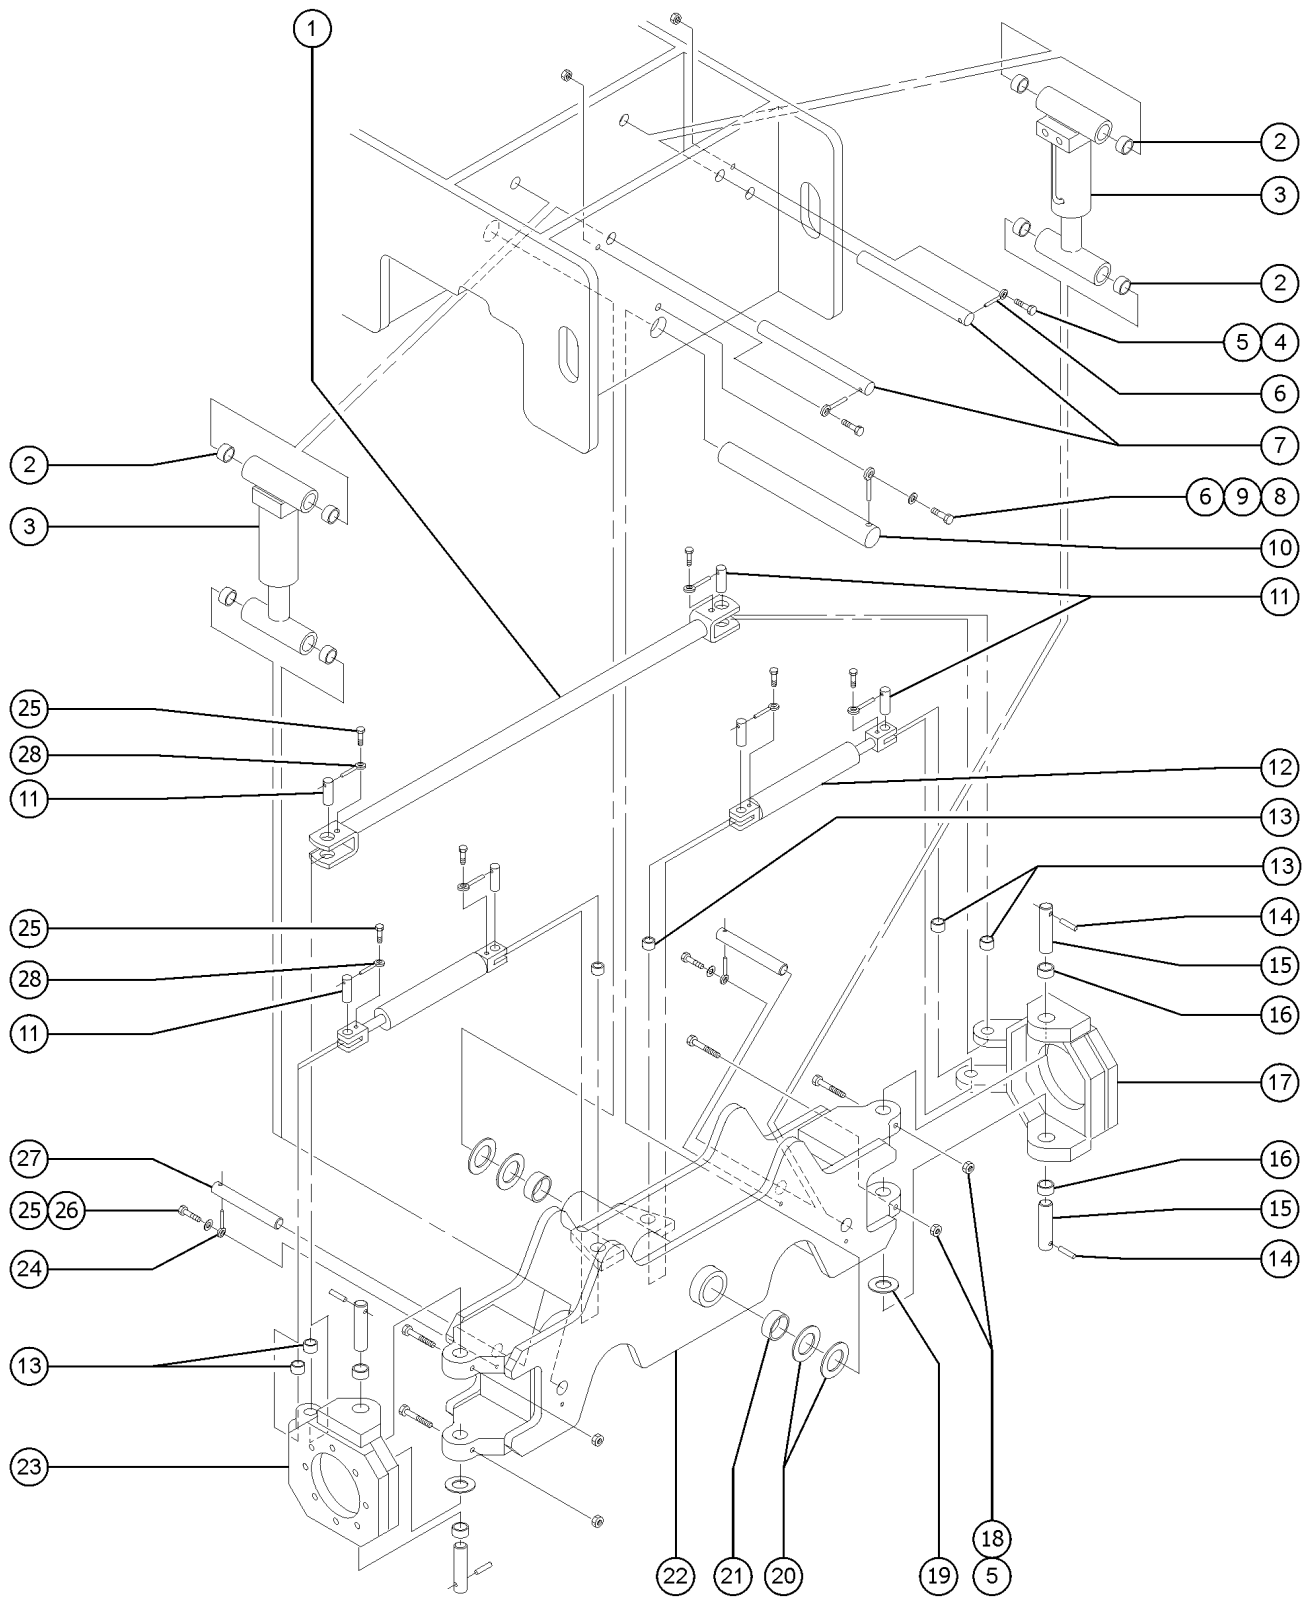

301.1 Steer Axle Linkage - Oscillating Models

301.1 Steer Axle Linkage - Oscillating Models

Item	Part No.	Description	Qty.	Item	Part No.	Description	Qty.
1	63156GT	TIE ROD WELDMENT,S60***.....	1	23	33941GT	YOKE ASSEMBLY, RIGHT SIDE 4WD....1 <i>includes 2 each Index No's. 13 and 16</i>	1
2	45072GT	BEARING,GARLOCK,24DU24.....	8	24	45226GT	ROD END,.375 X 3.69.....	2
3	1264673GT	CYLINDER, OSCILLATE, S60.....2 <i>includes 4 each Index No. 2</i>	2	25	6175GT	SCREW,HHC,3/8-16 X 1.....	8
--	33428GT	VALVE,COUNTERBALANCE.....	2	26	6021GT	WASHER, LOCK, .375.....	2
--	63355GT	SEAL KIT CYL.S60(63215).....	2	27	47955GT	PIN,1.50DIAX10.45LG,1HOLE.....	2
4	6096GT	SCREW,HHC,1/2-13 X 2 GR5.....	3	28	25284GT	ROD END,.375 X 2.25***.....	6
5	6086GT	NUT,LP NYLOCK,1/2-13.....	6				
6	30418GT	ROD END,0.5 X 3.75***.....	3				
7	30731GT	PIN,PRIM.Boom,16.0 X 1.5 INCH.....	2				
8	8177GT	SCREW,HHC,1/2-13 X 1.5.....	1				
9	6033GT	WASHER,LOCK,0.5".....	1				
10	34642GT	PIN,2.50DIAX23.38LG,1HOLE.....	1				
11A	30734GT	PIN,1.00DIAX2.88LG,1HOLE.....6 <i>measure before ordering</i>	6				
11B	34276GT	PIN,1.25DIAX3.37LG,1HOLE <i>measure before ordering</i>					
12A	53463GT	KIT,STEER CYLINDER,RETRO S60**....2 <i>to SN 3908; includes 88346</i>	2				
12B	88346GT	CYLINDER,S60/65 STEER***.....2 <i>from SN 3909</i>	2				
--	59050GT	SEAL KIT,2.5" BORE,1.5" ROD***.....2 <i>for cylinder 59000; check stamp on part prior to ordering</i>	2				
--	59437GT	SEAL KIT,2.5" BORE 1.5" ROD***.....2 <i>for cylinder 59227; check stamp on part prior to ordering</i>	2				
--	88347GT	SEAL KIT,STEER CYL,S60/65***.....2 <i>for cylinder 88346; check stamp on part prior to ordering</i>	2				
13A	53452GT	BEARING,1.00IDX1.50ODX1.00L.....6 <i>measure before ordering</i>	6				
13B	30370GT	BEARING,1.25IDX1.50ODX1.00L <i>measure before ordering</i>					
14	14815GT	PIN,ROLL,SST,.25 X 2.25.....	4				
15A	30736GT	PIN,1.50 DIA X 4.76 LG.GES1360.....4 <i>top pin with mounting hole in top</i>	4				
15B	53081GT	PIN,1.50DIAX4.76LG,2HOLE.....4 <i>lower pin</i>	4				
16	45071GT	BEARING,1.5IDX1.75ODX1.5L.....	4				
17	33942GT	YOKE ASSEMBLY, LEFT SIDE 4WD.....1 <i>includes 2 each Index No's. 13 and 16</i>	1				
18	8220GT	SCREW,HHC,1/2-13 X 4.....	4				
19	45074GT	WASHER,THRUST,1.5 X 3.5 X .187.....	2				
20	29746GT	WASHER,FLAT,2.5 X 4 X .062					
21	27698GT	BEARING,2.50IDX2.75ODX2.00L.....	2				
22	33908GT	STEER AXLE ASSEMBLY, OSC, S-60....1 <i>includes 2 each Index No's. 13 and 21</i>	1