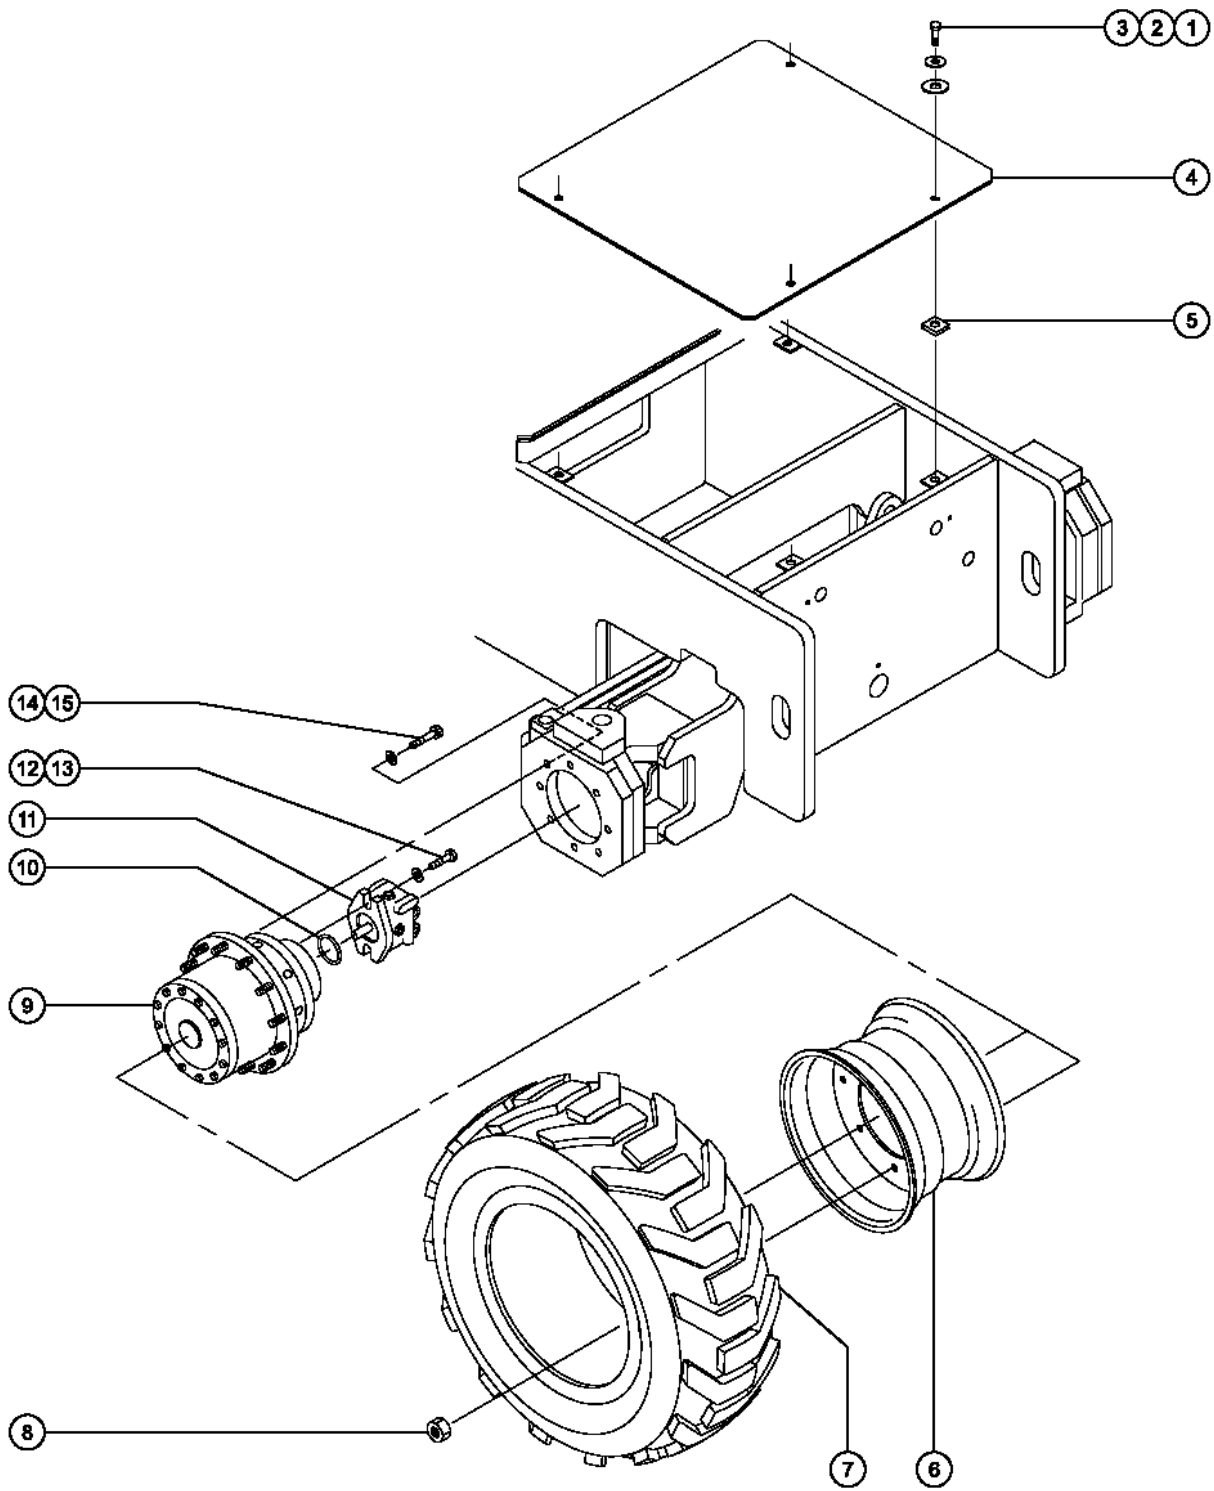

302.1 Steer Axle Linkage - Non-oscillating Models

Item	Part No.	Description	Qty.
1	30731GT	PIN,PRIM.Boom,16.0 X 1.5 INCH.....	2
2	30418GT	ROD END,0.5 X 3.75***	2
3	6096GT	SCREW,HHC,1/2-13 X 2 GR5.....	2
4	6086GT	NUT,LP NYLOCK,1/2-13.....	6
5	45066GT	SCREW,SHC,5/8-11 X 2.25.....	2
6	6024GT	NUT,NYLOCK,5/8-11.....	2
7A	30734GT	PIN,1.00DIA X 2.88LG,1HOLE..... <i>measure before ordering</i>	6
7B	34276GT	PIN,1.25DIA X 3.37LG,1HOLE <i>measure before ordering</i>	
8	6175GT	SCREW,HHC,3/8-16 X 1.....	6
9	6021GT	WASHER, LOCK, .375.....	6
10	25284GT	ROD END,.375 X 2.25***	6
--	59050GT	SEAL KIT,2.5" BORE,1.5" ROD***	2
		<i>for cylinder 59000; check stamp on part prior to ordering</i>	
--	59437GT	SEAL KIT,2.5" BORE 1.5" ROD***	2
		<i>for cylinder 59227; check stamp on part prior to ordering</i>	
--	88347GT	SEAL KIT,STEER CYL,S60/65***	2
		<i>for cylinder 88346; check stamp on part prior to ordering</i>	
11A	53463GT	KIT,STEER CYLINDER,RETRO S60**	2
		<i>to SN 3908; includes 88346</i>	
11B	88346GT	CYLINDER,S60/65 STEER***	2
		<i>from SN 3909</i>	
12A	53452GT	BEARING,1.00IDX1.50ODX1.00L.....	6
		<i>measure before ordering</i>	
12B	30370GT	BEARING,1.25IDX1.50ODX1.00L <i>measure before ordering</i>	
13	14815GT	PIN,ROLL,SST,.25 X 2.25.....	4
14A	30736GT	PIN,1.50 DIA X 4.76 LG.GES1360.....	1
		<i>top pin</i>	
14B	53081GT	PIN,1.50DIA X 4.76LG,2HOLE.....	4
		<i>lower pin</i>	
15	45071GT	BEARING,1.5IDX1.75ODX1.5L.....	4
16	33942GT	YOKE ASSEMBLY, LEFT SIDE 4WD.....	1
		<i>includes 2 each Index No's. 12 and 15</i>	
17	8220GT	SCREW,HHC,1/2-13 X 4.....	4
18	45074GT	WASHER,THRUST,1.5 X 3.5 X .187.....	2
19	33943GT	STEER AXLE ASSY, NON OSC,S-60.....	1
		<i>includes 2 each Index No. 12</i>	
20	33941GT	YOKE ASSEMBLY, RIGHT SIDE 4WD....	1
		<i>includes 2 each Index No's. 12 and 15</i>	
21	63156GT	TIE ROD WELDMENT,S60***	1

303.1 Steer Axle - Wheels and Hubs