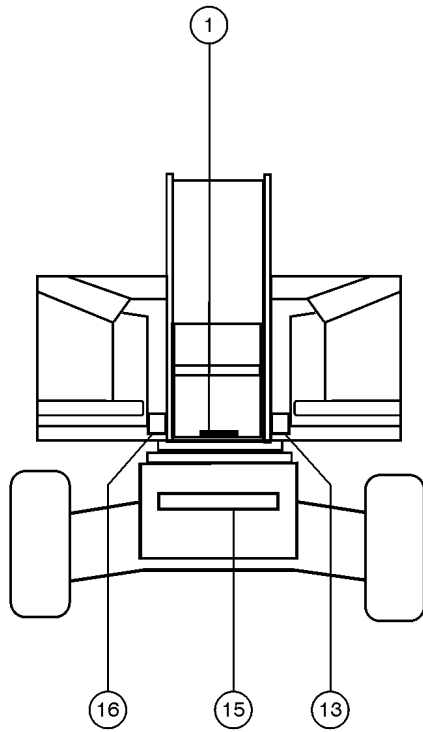

102.1 Decals and Paint - View 2

 Shading indicates that the decal is hidden from view.

102.1 Decals and Paint - View 2

Item	Part No.	Description	Qty.	Item	Part No.	Description	Qty.
--	1268GT	PAINT,AEROSOL,GENIE GRAY***		14	97887GT	DECAL,INSTR,MAX SIDE FRC,ANSI.....1 <i>ANSI and CSA models</i>	1
--	1484GT	PAINT,AEROSOL,BRIGHT BLUE***		--	44986GT	DECAL,INSTR,SIDE FRC/WIND,AUS.....1 <i>CE models</i>	1
--	32150GT	PAINT,WET,GENIE BLUE (1 GL)**		15	52966GT	DECAL,COSMETIC,4 X 2.....1	1
--	32151GT	PAINT,WET,GENIE GRAY (1 GL)**		--	52967GT	DECAL,COSMETIC,4 X 4.....1	1
--	46200GT	DECAL KIT,INSTRUCT,S60/65 DSL <i>Diesel Models; kit does not include Index No's. 5, 6, 8, 9, 13, 14, 15, 16 and 17</i>		16	28235GT	DECAL,POWER TO PLATFORM 115V...1	1
--	52056GT	DECAL KIT,INSTR,S60/65 GAS*** <i>Gasoline/LPG Models; kit does not include Index No's. 5, 6, 8, 9, 13, 14, 15, 16 and 17</i>		--	28174GT	DECAL,POWER TO PLATFORM 230V...1	1
1	28161GT	DECAL,WARN,CRUSH HAZARD HAND.....1	1	17	62077GT	DECAL,COSMETIC,S60.....2	2
2	33952GT	DECAL,DANGER,TILT ALARM.....1	1	17	62079GT	DECAL,COSMETIC,S65.....2	2
3	40434GT	DECAL,LANYARD ANCHORAGE POINT.....4	4	18	27564GT	DECAL,DANGER,ELEC.HAZ.STAY CLR.....1	1
4	43647GT	DECAL,NOTICE,OPER INST.IC***.....1	1	19	27207GT	DECAL,TRIANGLE,YELLOW.....2	2
5	32941GT	DECAL,PLATFORM CTRL PANEL***.....1 <i>to SN 3099</i>	1	20	27205GT	DECAL,ARROW YELLOW LRG 9".....1	1
--	33949GT	DECAL,PROTECTOR PLAT,S80/60***.....1	1	21	27206GT	DECAL,TRIANGLE,BLUE.....2	2
--	52156GT	DECAL,PLATFORM CTRL PANEL.....1 <i>from SN 3100 to SN 6829</i>	1	22	27204GT	DECAL,ARROW BLUE.....1	1
--	52251GT	DECAL,PROTECTOR,CLEAR,PLATE***.1	1				
--	72162GT	DECAL,PLATFORM CTRL PANEL.....1 <i>from SN 6830</i>	1				
5A	32941GT	DECAL,PLATFORM CTRL PANEL***.....1 <i>to SN 3099</i>	1				
--	33949GT	DECAL,PROTECTOR PLAT,S80/60***.....1	1				
5B	52156GT	DECAL,PLATFORM CTRL PANEL.....1 <i>from SN 3100 to SN 6829</i>	1				
5C	72162GT	DECAL,PLATFORM CTRL PANEL.....1 <i>from SN 6830</i>	1				
6	49927GT	DECAL,OPTION GLOW PLUGS***.....1	1				
--	32728GT	DECAL,OPTION GENERATOR***.....1	1				
--	44769GT	DECAL,LABEL,LFT/DRV SELECT.....1	1				
--	72867GT	DECAL,LABEL,LIGHTS***.....1	1				
7	97890GT	DECAL,DANGER,GEN SAFETY RULES.....1	1				
8	43595GT	DECAL,DANGER,TIP-OVER, TIRES***...1	1				
9	30080GT	DECAL,NOTICE,MAX LOAD 500 LBS...1	1				
--	32998GT	DECAL,NOTICE,MAX LOAD 600 LBS...1	1				
--	43594GT	DECAL,NOTICE,MAX LOAD 750 LBS...1	1				
10	28165GT	DECAL,INSTRUCT,FOOTSWITCH OPER.....1	1				
11	28236GT	DECAL,WARN,IMPROPER OPERATION.....1	1				
12	28176GT	DECAL,LABEL,MANUAL NOT HERE.....1	1				
13	44981GT	DECAL,LABEL,AIRLINE 110 PSI.....2	2				