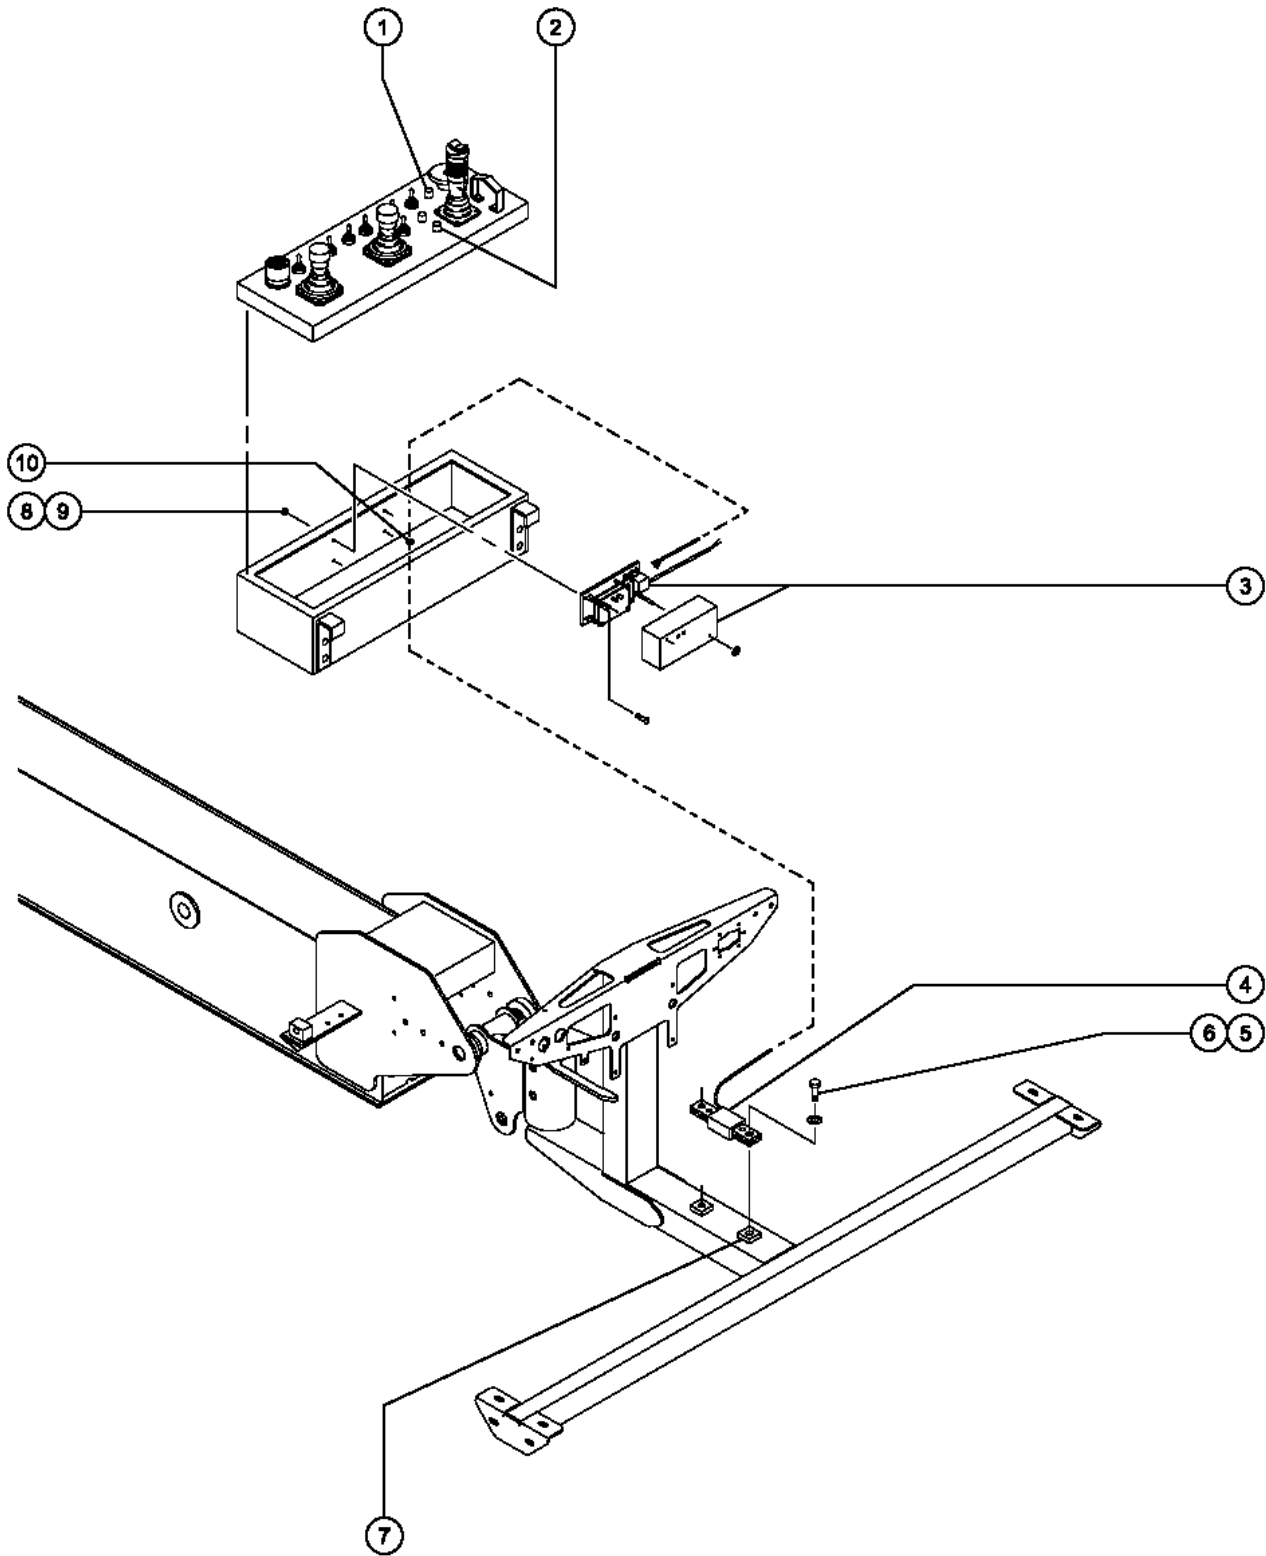

813.1 Load Sensor Option

813.1 Load Sensor Option

Item	Part No.	Description	Qty.
--	46242FRGT	DECAL, LABEL, LOAD SENSOR	
1A	824879GT	LIGHT,LED IND. RED 12V NH.....1 <i>Diesel models</i>	
1B	45384GT	PLUG,NYLON .50 BLACK DOMED.....1 <i>Gasoline/LPG models</i>	
2A	824879GT	LIGHT,LED IND. RED 12V NH.....1 <i>Gasoline/LPG models</i>	
2B	45384GT	PLUG,NYLON .50 BLACK DOMED.....1 <i>Diesel models</i>	
3		Ref. MODULE,LOAD SENSE,W/12V RELAY.....1 <i>(Component no longer available)</i>	
4	56765GT	LOAD CELL BENDING TYPE.....1	
5	8255GT	SCREW, HHC, 3/8-16 X .75.....2	
6	57201GT	WASHER,FLAT,313, HARDENED.....2	
7	63397GT	BLOCK,LOAD SENSOR.....2	
8	12344GT	NUT,NYLOCK,6-32.....4	
9	49820GT	SCREW,PHILLIPS,PHM,6-32 X .5.....4	
10	42646GT	GROMMET,RUBBER .25 X .50"OD.....1