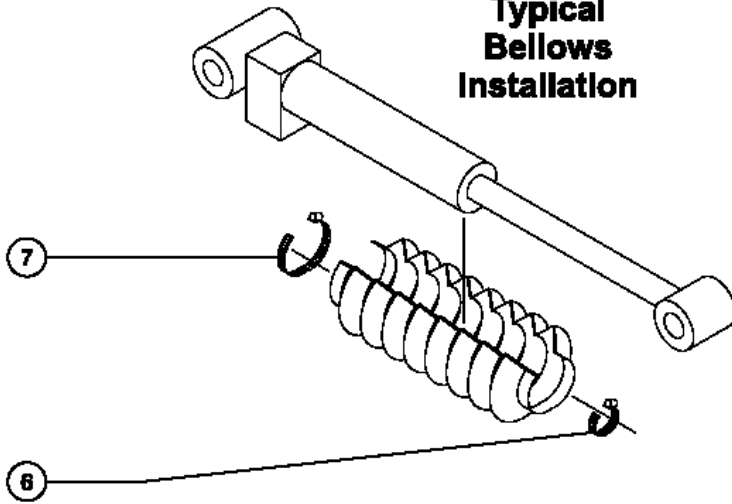

807.1 Hostile Environment Package, Bellows and Cylinders

**Typical
Bellows
Installation**

807.1 Hostile Environment Package, Bellows and Cylinders

Item	Part No.	Description	Qty.
--	34508GT	COVER,PROTECTIVE,OSC.CYLINDER.2	
--	35433GT	S60 HOSTILE ENVIRONMENT,OSC	
--	53616GT	S60 DELUXE HOSTILE ENVIRONMENT	
1	34507GT	COVER,PROTECTIVE,STEER CYL.....2	
2	34505GT	COVER,PROTECTIVE,JIB CYLINDER...1	
3	34503GT	COVER,PROTECTIVE,SLAVE W/JIB.....1	
4	38067GT	COVER,PROTECTIVE,LIFT CYLINDER.....1	
5	34501GT	COVER,PROTECTIVE,MASTER W/JIB.....1	
6	36208GT	CLAMP,HOSE,1.25*** 5	
--	30489GT	CLAMP,HOSE,3.50.....1	
7	30971GT	CLAMP,HOSE,3.00".....5	
--	31523GT	CLAMP,HOSE,8.50 DIA*** 1