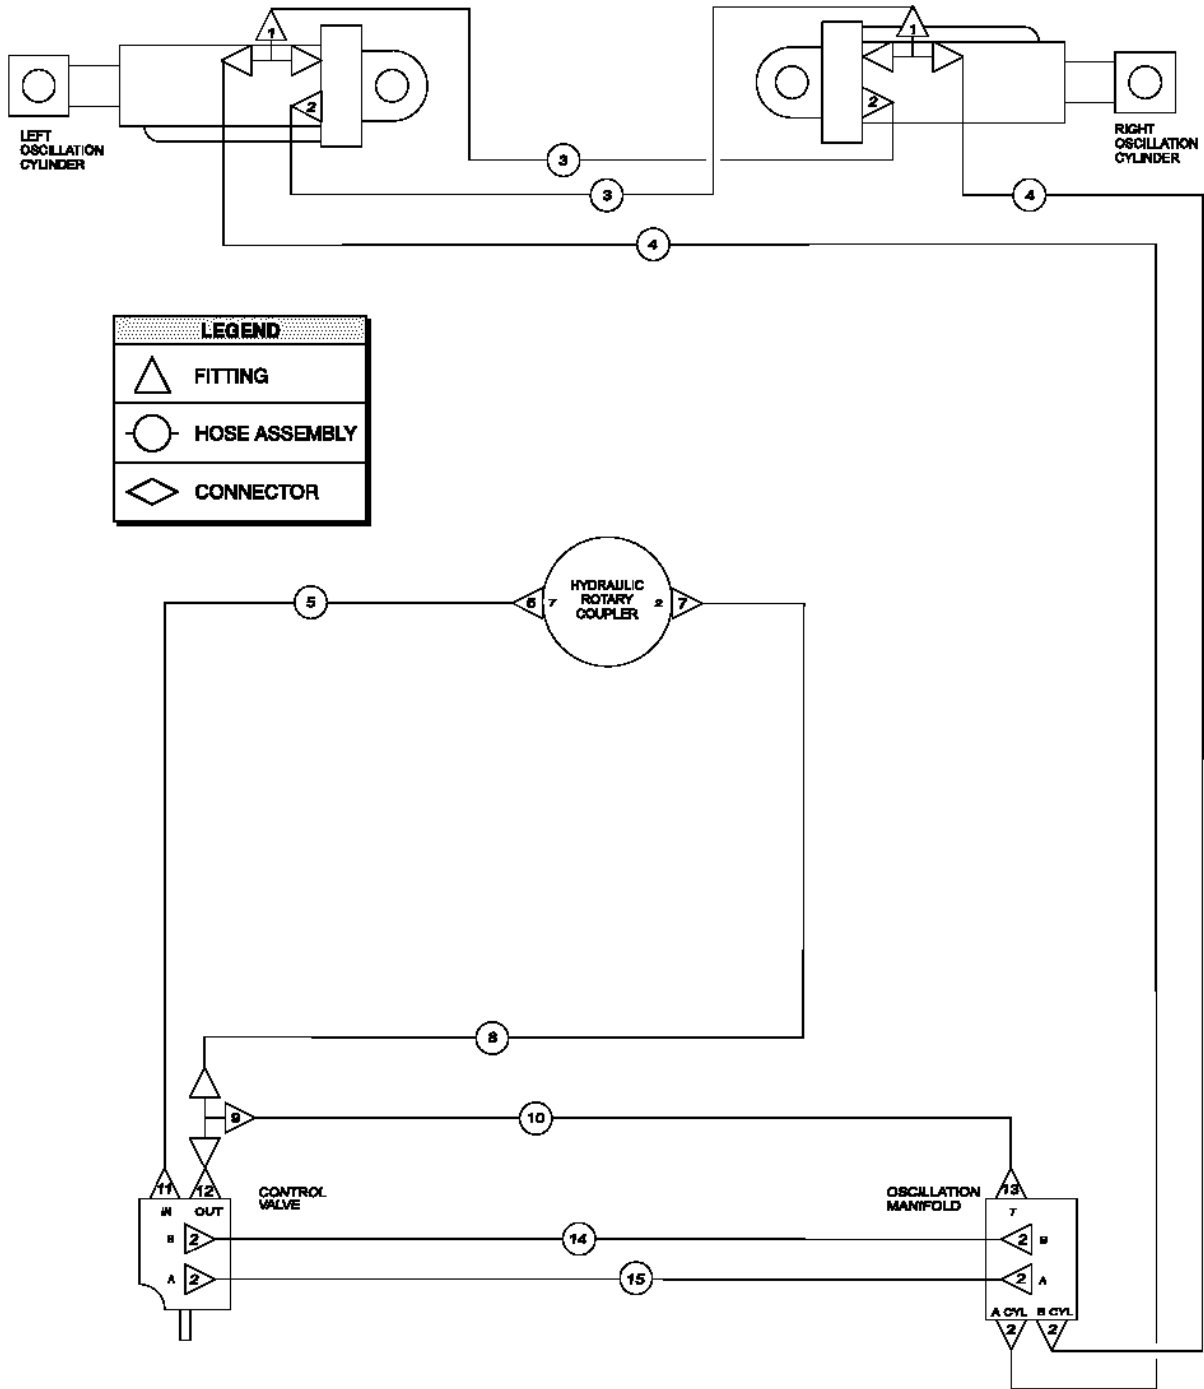

208.1 2WD Hydraulic Hoses and Fittings - Oscillation System

208.1 2WD Hydraulic Hoses and Fittings - Oscillation System

Item	Part No.	Description	Qty.
--	49612GT	O-RING KIT (ORFS FITTINGS)	
--	49613GT	PLUG AND CAP KIT-SERVICE,ORFS*	
1	48918GT	TEE,RUN,520428-6.....	2
2	48916GT	FITTING,CONN,520120-6.....	8
3	49104-1400GT	HOSE ASSEMBLY-3/8" 100R2.....	2
4	49104-14300GT	HOSE ASSEMBLY-3/8" 100R2.....	2
5	49104-6909GT	HOSE ASSEMBLY,3/8".....	1
6	48915GT	ELBOW,90D,520220-6.....	1
7	48934GT	CONN,LONG,520122-8.....	1
8	49143-7350GT	HOSE ASSY,1/2,90 FEM,STR FEM.....	1
9	48938GT	FITTING,TEE,RUN,SWIVEL520432-8.....	1
10	49141-1475GT	HOSE ASSY,1/2,45 FEM,STR FEM.....	1
11	48930GT	CONN,520120-6-8.....	1
12	48933GT	CONN,520120-8***.....	1
13	48932GT	FITTING,ELBOW,90D,520220-8***.....	1
14	49102-1903GT	HOSE ASSEMBLY,3/8".....	1
15	49104-1859GT	HOSE ASSEMBLY,3/8".....	1