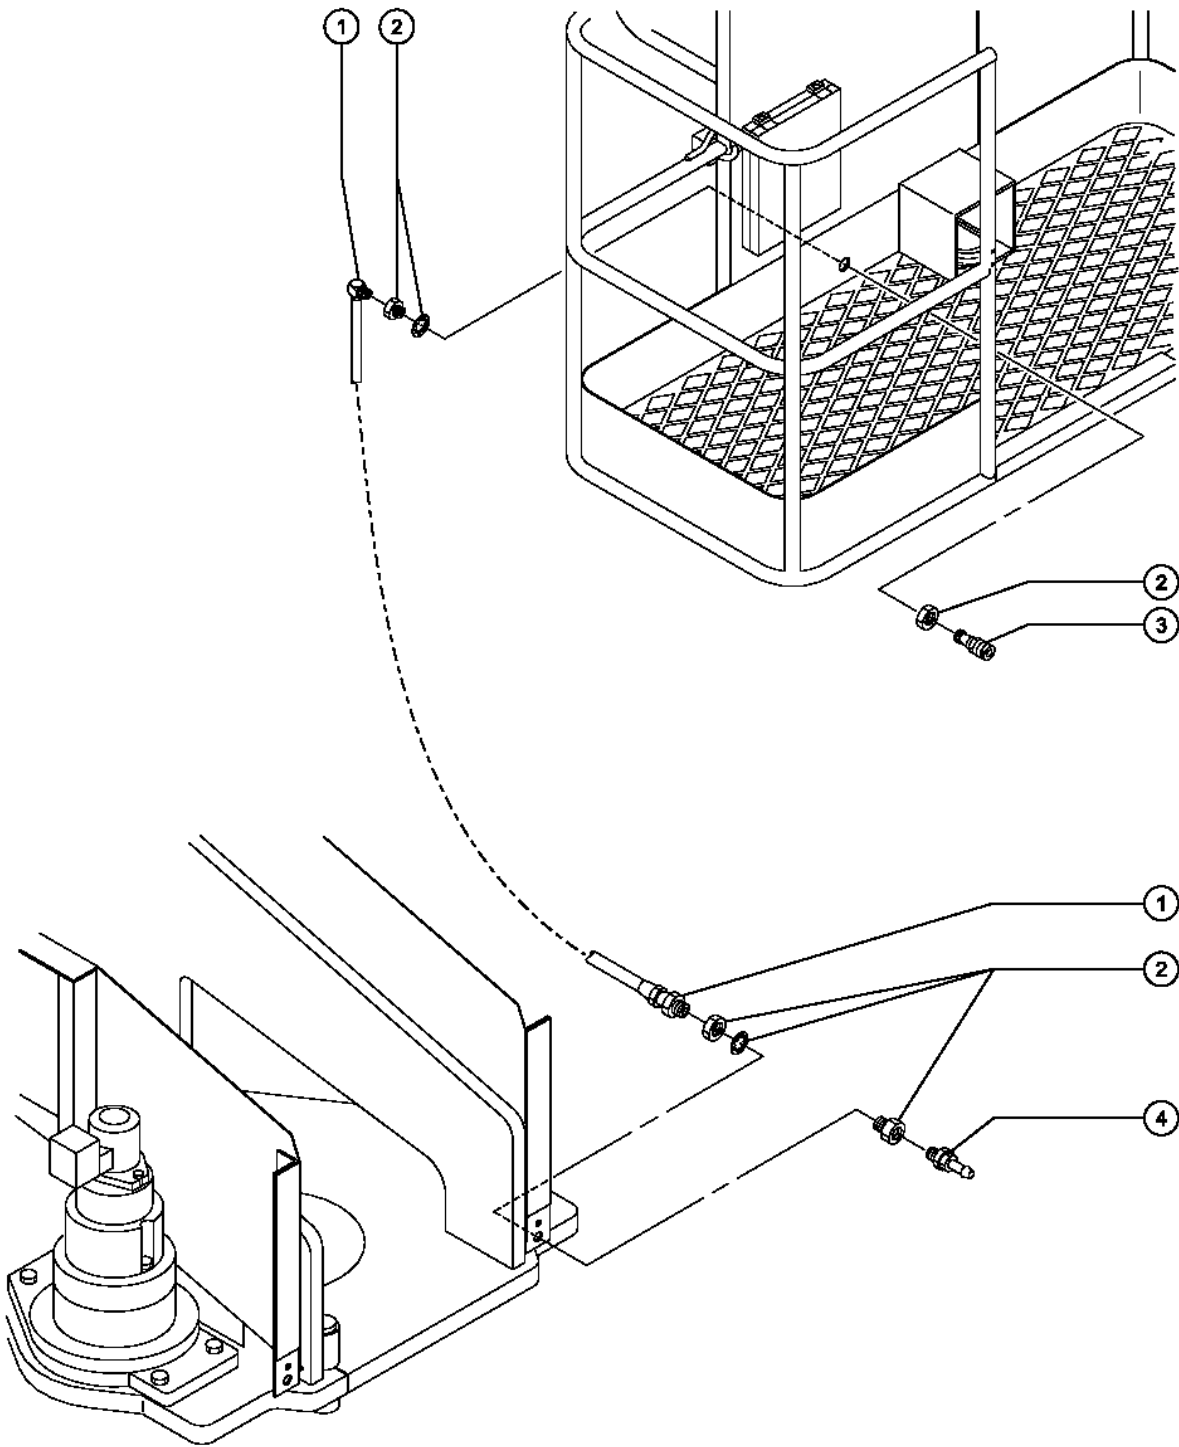

803.1 Air Line to Platform

803.1 Air Line to Platform

Item	Part No.	Description	Qty.
--	77766GT	OPT,AIRLINE TO PLATFORM,S60	
1	~~49177-10284~~GT	HOSE ASSEMBLY,1/2"***.....1	1
2	49212GT	FEMALE BULKHEAD CONNECTOR-8...2	2
3	49215GT	MPT,CPLR,1/4"SER,3/8"X18.....1	1
4	49214GT	MALE PIPE THD,1/4" SER,3/8"X18.....1	1