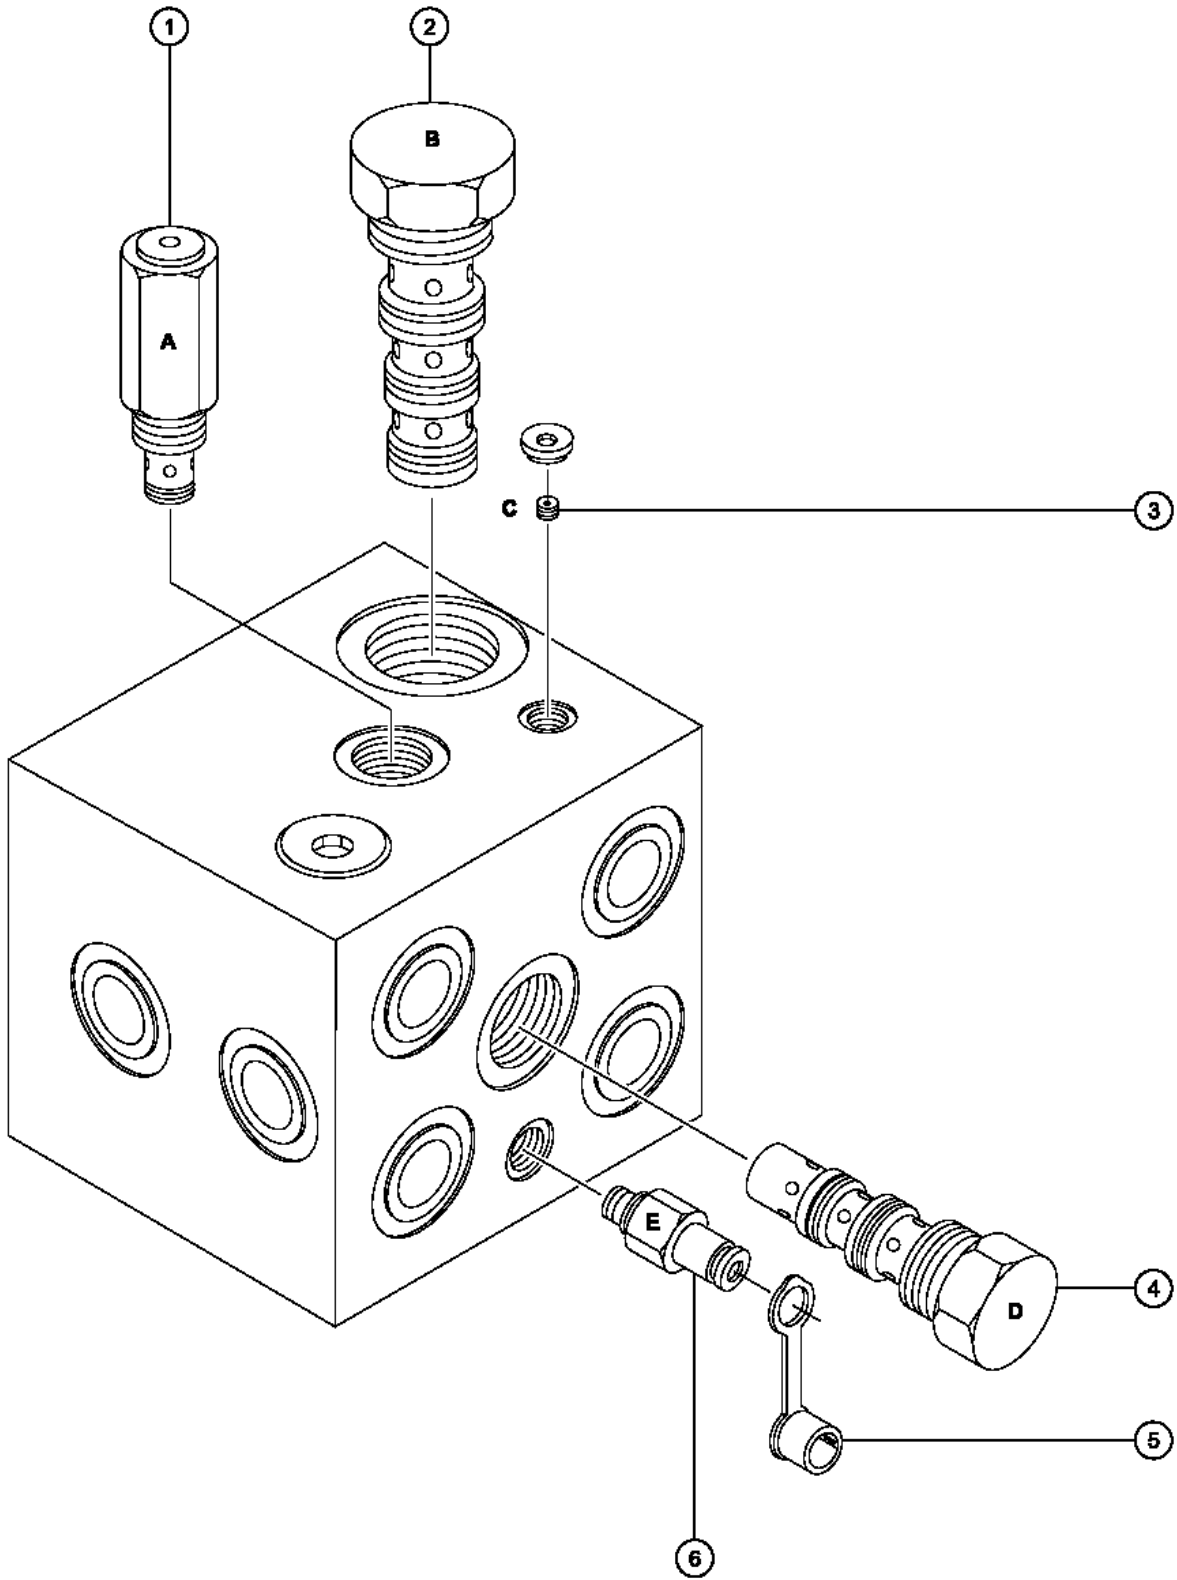

203.1 2WD Steer Axle - Wheels and Hubs

Item	Part No.	Description	Qty.
1	6090GT	SCREW,HHC,1/4-20 X .75.....	4
2	6356GT	WASHER, LOCK, .25.....	4
3	6638GT	WASHER,FLAT,USS,1/4"Y.....	4
4	33448GT	COVER W/DECALS,DR.CHAS.STR.END.....	1
5	56912GT	SPRING CLIP,1/4-20,.025-.15X.5, ZAG.....	4
6	73184GT	WHEEL,19.5 X 11.75,10 HOLE***.....	2
--	73180GT	TIRE & WHEEL RH, AIR S60***	
--	73181GT	TIRE & WHEEL LH, AIR S60	
--	73182GT	TIRE & WHEEL ASSY.RIGHT,FF S60	
--	73183GT	TIRE & WHEEL ASSY.LEFT,FF S60	
--	73206GT	TIRE&WHEEL ASSY R,AF,NON-MARKI	
--	73207GT	TIRE&WHEEL ASSY L,AF,NON-MARKI	
7	73185GT	TIRE,38/65D-19.5,16PLY,OTR*.....	2
--	73210GT	TIRE,385 19.5,16PLY,NON-MARKI	
8	34127GT	NUT,LUG,3/4-16 X 7/8 RADIUS.....	20
9	18506GT	5/16-18 X .75 LG.FLG.LCK.SCREW.....	8
10	73082GT	CAP,DUST.....	2
11	34627GT	NUT,SPINDLE,2.00-12.....	2
12	34628GT	PIN,COTTER,.375 X 3.5.....	2
13	34626GT	WASHER,FLAT,2.0 X 4.5 X .25.....	2
14	73080GT	BEARING,OUTER CONE.....	2
15	73075GT	HUB ASSY W/RACES.....	2
--	73076GT	HUB RACE,INNER	
--	73077GT	HUB RACE, OUTER	
--	73078GT	STUD,WHEEL,3/4-16	
16	73079GT	BEARING, INNER CONE.....	2
17	94794GT	SEAL,GREASE.....	2

204.1 2WD Drive Manifold