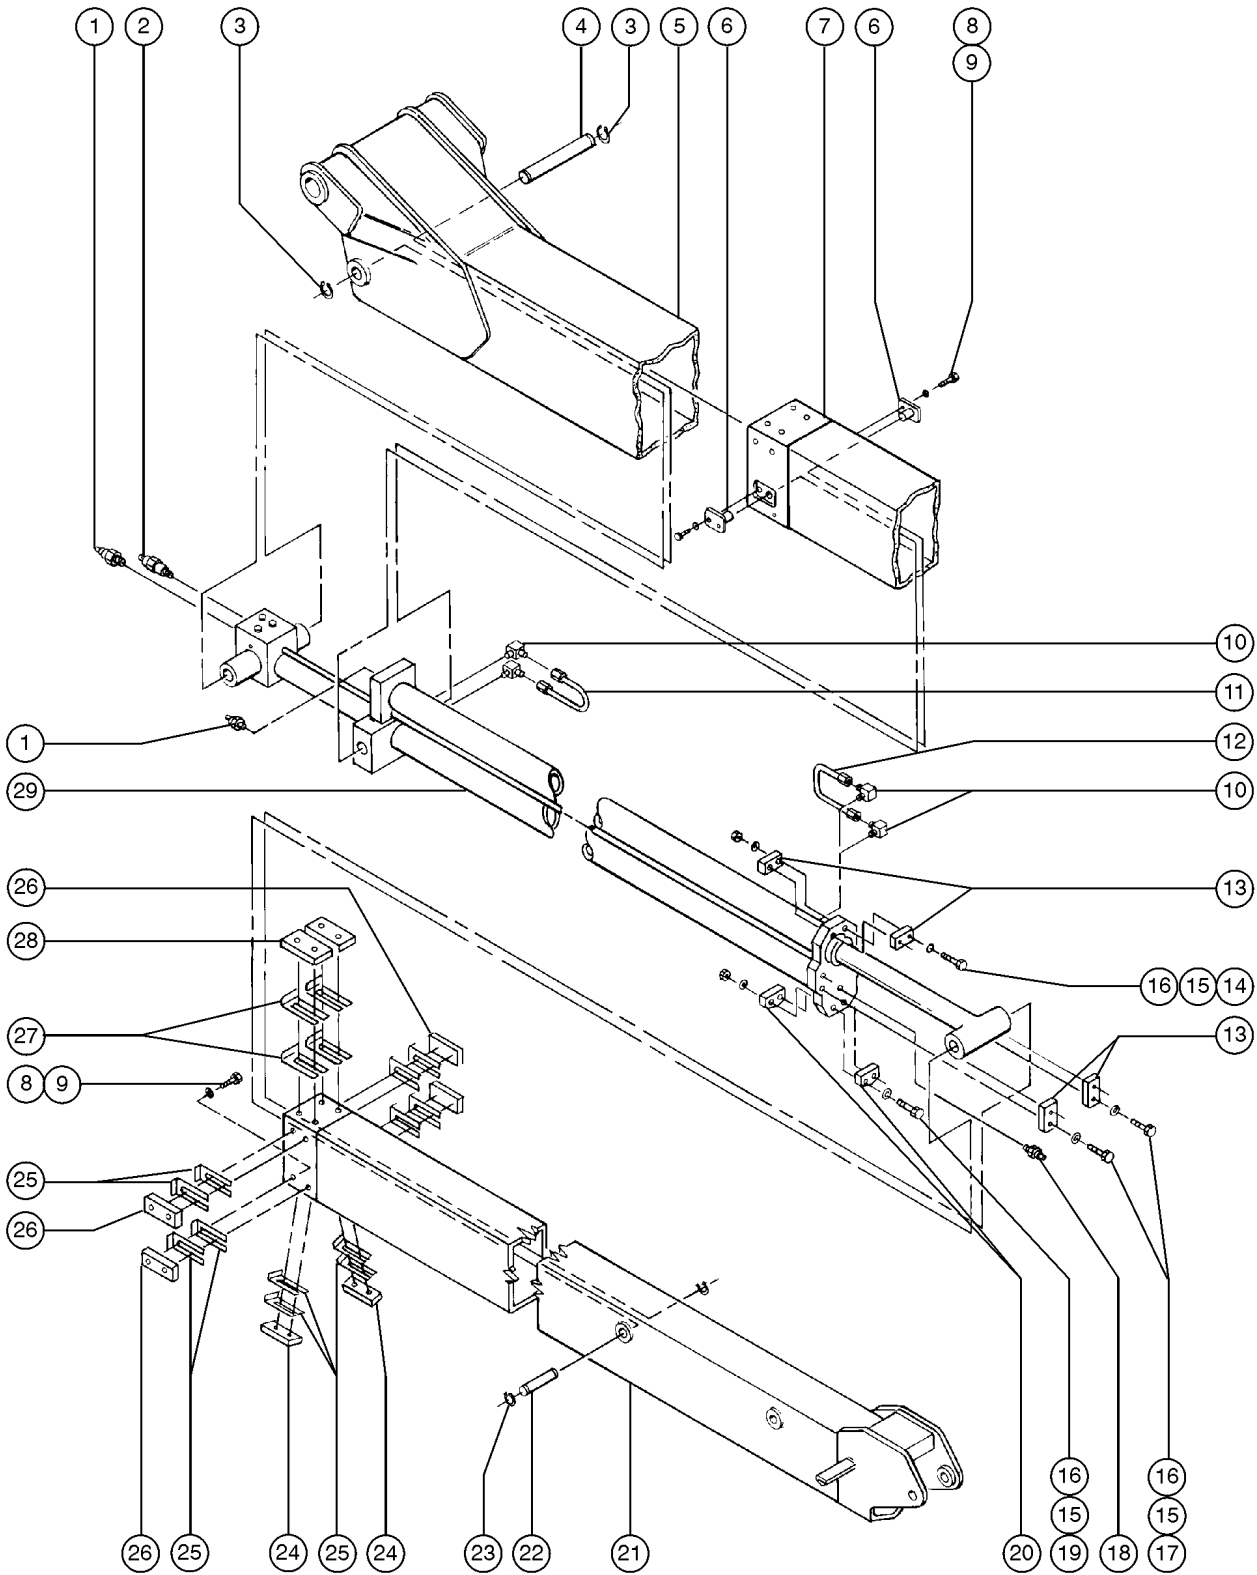

602.1 Boom Assembly - View 1 (to SN 3648)

602.1 Boom Assembly - View 1 (to SN 3648)

Item	Part No.	Description	Qty.	Item	Part No.	Description	Qty.
1	36188GT	VALVE,COUNTERBAL.CACA-LHN@2000.2		--	63340GT	SEAL KIT,CYL,S60 (63201)*** <i>Bottom (for black color cylinder assembly 63201)</i>	
--	43018GT	SEAL KIT (39345)		--	63341GT	SEAL KIT,CYL,S60 (63201)*** <i>Top (for black color cylinder assembly 63201)</i>	
2	36207GT	VALVE,COUNTERBAL.CWCA-LHN@2000.1					
--	62449GT	SEAL KIT,SUN "CWCA" CB VALVES*					
3	825796GT	SNAP RING,EXTERNAL,1.50,ZAG.....2					
4	34268GT	PIN,1.50DIAX14.41LG,2RING.....1					
5	33947GT	BOOM TUBE ASSEMBLY.....1					
6	34170-SGT	EXT.CYL.MOUNTING PIN WLDMT.....2					
7	34429GT	WELD,BOOM,#2,V-BOTTOM.....1					
8	6175GT	SCREW,HHC,3/8-16 X 1.....18					
9	6021GT	WASHER, LOCK, .375.....18					
10	13921GT	ELBOW,070220-4-4.....4					
11	34741GT	FLARE TUBE ASSY,EXT.CYLINDER.....1					
12	34736GT	FLARE TUBE ASSY,EXT.CYLINDER.....1					
13	34165GT	WEAR PAD,EXTENSION CYLINDER.....4					
14	6884GT	SCREW,HHC,1/4-20 X 2.5.....2					
15	6638GT	WASHER,FLAT,USS,1/4"Y.....8					
16	6889GT	NUT,LP NYLOCK,1/4-20.....8					
17	4266GT	SCREW,HHC,1/4-20 X 2.....4					
18	33494GT	VALVE,SEQUENCE.....1					
--	43018GT	SEAL KIT (39345)					
19	8179GT	SCREW,HHC,1/4-20 X 2.25.....2					
20	53036GT	WEAR PAD,EXTENSION CYLINDER.....2					
21	227149GT	ASSY,S60/65 BOOM TUBE,V-BOTTOM.....1					
22	T108079GT	PIN,1.25DIAX8.30LG,2RING.....1					
23	30217GT	SNAP RING,EXTERNAL,1.25 DIA.**.....2					
24	30138GT	WEAR PAD,5 X 1.5 X .625 W/NUTS.....2					
25	29080GT	SHIM,WEAR PAD,5X 1.5 16GA					
26	34125GT	WEAR PAD,5 X 1.5 X .75 W/NUTS.....4					
27	34344GT	SHIM,SIDE PAD 16GA. 3 X 5					
28	34124GT	WEAR PAD,5 X 3 X .625 W/NUTS.....2					
29	63201GT	EXTENSION CYLINDER ASSY.S60**.....1 <i>includes index numbers 1, 2, 10 through 12 and 18; check part label prior to ordering components</i>					
--		CYLINDER, EXTENSION, BOTTOM.....1 <i>Part is no longer available</i>					
--	33500GT	SEAL KIT,HYDRAULIC CYLINDER.....1 <i>for cylinder assembly 34712</i>					
--	33501GT	SEAL KIT,HYDRAULIC CYLINDER.....1 <i>Top (for red color cylinder assembly 34712)</i>					
--	33896GT	CYLINDER, EXTENSION, TOP.....1 <i>for red color cylinder assembly 34712</i>					
--	37499	SEAL KIT S60/S80 (35654/35620* <i>Top and Bottom (for cream color cylinder assembly 35654)</i>