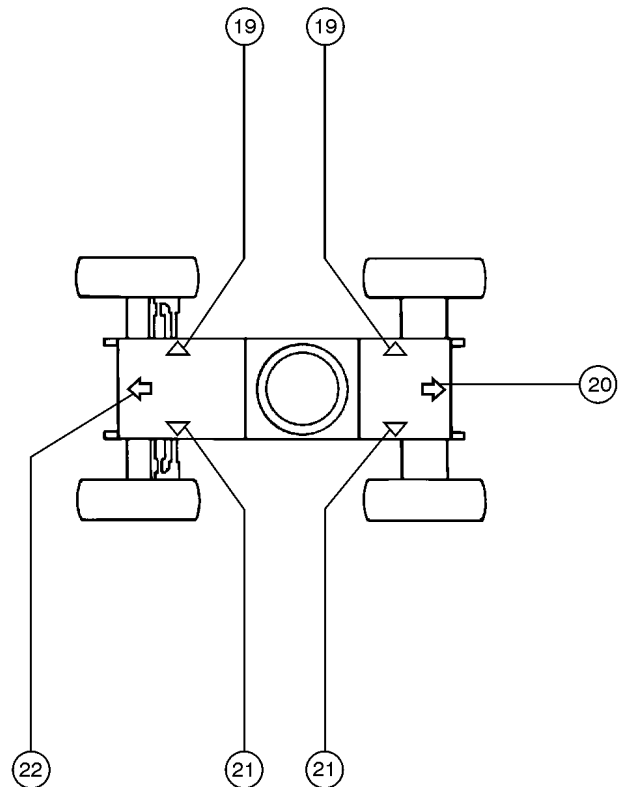

101.1 Decals and Paint - View 1

Item	Part No.	Description	Qty.	Item	Part No.	Description	Qty.
--	1268GT	PAINT,AEROSOL,GENIE GRAY***		20	28160GT	DECAL,LABEL,LIQUID PROPANE.....1	
--	1484GT	PAINT,AEROSOL,BRIGHT BLUE***		21	44981GT	DECAL,LABEL,AIRLINE 110 PSI.....2	
--	32150GT	PAINT,WET,GENIE BLUE (1 GL)**		22	28181GT	DECAL,WARN,FALL HAZARD.....1	
--	32151GT	PAINT,WET,GENIE GRAY (1 GL)**		23	52972GT	DECAL,CE MARK,3".....1	
--	46200GT	DECAL KIT,INSTRUCT,S60/65 DSL <i>Diesel Models; kit does not include Index No's. 4, 6, 9, 13, 17, 18, 20, 21 and 23</i>		--	97890GT	DECAL,DANGER,GEN SAFETY RULES.....1	
--	52056GT	DECAL KIT,INSTR,S60/65 GAS*** <i>Gasoline/LPG Models; kit does not include Index No's. 4, 6, 9, 13, 17, 18, 19, 21 and 23</i>		24	28157GT	DECAL,USE DEXRON***.....1	
1	28158GT	DECAL,LABEL,UNLEADED GAS ONLY.....2					
--	28159GT	DECAL,DIESEL.....2					
2	28171GT	DECAL,DANGER,NO SMOKING ***.....2					
3	43647GT	DECAL,NOTICE,OPER INST.IC***.....1					
4	49926GT	DECAL,GND CONT PNL,S45/60/80**.....1 <i>to SN 6829</i>					
--	72160GT	DECAL,GND CONT PNL,S45/S60/80.....1 <i>from SN 6830</i>					
5	25994GT	DECAL, NOTICE, SHUTOFF VALVES.....1					
6	77046GT	SERIAL # LABEL,MYLAR 4X8***.....1					
7	28161GT	DECAL,WARN,CRUSH HAZARD HAND.....7					
8	28177GT	DECAL,WARN,CRUSH HAZARD PLAT.....2					
9	28235GT	DECAL,POWER TO PLATFORM 115V...1					
--	28174GT	DECAL,POWER TO PLATFORM 230V...1					
10	27564GT	DECAL,DANGER,ELEC.HAZ.STAY CLR.....3					
11	33973GT	DECAL,NOTICE,TIRE PRESSURE.....2					
12	43663GT	DECAL,NOTICE, FUNCTION ENABLE*.....1					
13	62076GT	DECAL,COSMETIC,GENIE S-60.....1					
13	62078GT	DECAL,COSMETIC,GENIE S65.....1					
14	28164GT	DECAL,NOTICE,HAZARDOUS MAT'LS*.....1					
15	28175GT	Warning - Compartment Access.....1					
16	31060GT	DECAL,DANGER DO NOT ALTER SWTC.....1					
17	62077GT	DECAL,COSMETIC,S60.....1					
17	62079GT	DECAL,COSMETIC,S65.....1					
18	49741GT	DECAL,NOTICE,FORD EFI ENG SPEC.....1					
--	53037GT	DECAL,NOTICE,DEUTZ ENG SPEC.....1					
--	82644GT	DECAL, ENGINE SPEC, PERKINS.....1					
19	35599GT	DECAL,NOTICE,AIR INLET***.....1 <i>Diesel Models</i>					

102.1 Decals and Paint - View 2

Shading indicates that the decal is hidden from view.