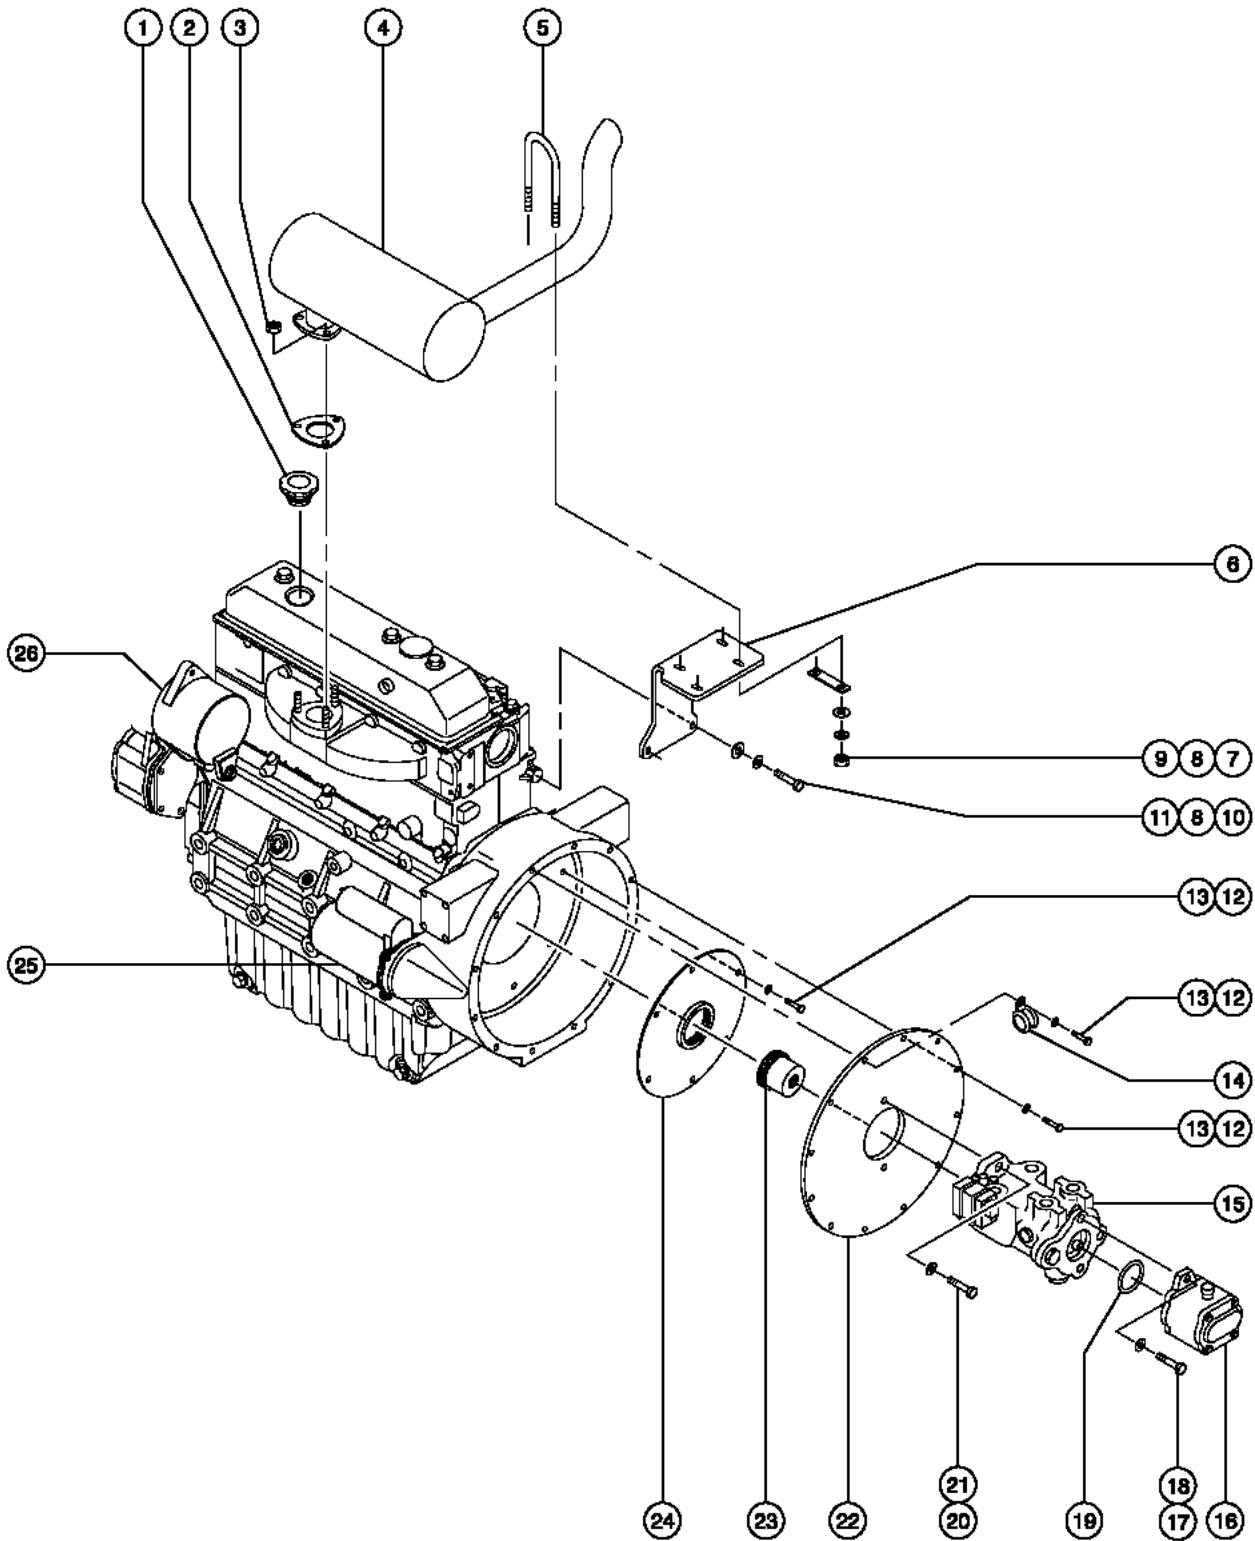

407.1 Perkins 704-30 Engine - View 1

407.1 Perkins 704-30 Engine - View 1

Item	Part No.	Description	Qty.
1	65499GT	CAP, SIDE OIL FILL, PERKINS.....	1
2	65503GT	GASKET,MUFFLER PERKINS(53883)....	1
3	65504GT	NUT,MUFFLER PERKINS 10MM.....	3
4	63313GT	MUFFLER, PERKINS.....	1
5	16584GT	U-BOLT, KIT 5/16-18 X 2.5 ***.....	2
		<i>includes Index No. 7</i>	
6	63326PGT	MUFFLER BRACKET, PAINTED.....	1
7	6037GT	NUT,HEX,5/16-18,GR5.....	4
8	6886GT	WASHER,LOCK,.313.....	6
9	5397GT	WASHER,FLAT,USS,5/16",Y.....	4
10	23057GT	SCREW,HHC,M8 X 20MM.....	2
11	6638GT	WASHER,FLAT,USS,1/4"Y.....	2
12	44064GT	SCREW,HHC,M10 X 30MM.....	26
13	22700GT	WASHER,LOCK,M10.....	26
14	45454GT	CLAMP,0.75,#12 X 3/8,RUB CUSH*.....	1
15	37027GT	PUMP,VAR PISTON,2.8 C.I.***.....	1
--	22965GT	EDC ASSY,SAUER,M46***.....	1
--	27067GT	SEAL,SHAFT-SUNDSTRAND***.....	1
--	29739GT	SEAL KIT,SAUER-DANFOSS M46***.....	1
--	32611GT	SHAFT,M46 15 TOOTH.....	1
--	65843GT	SEAL KIT.....	1
16	53959GT	PUMP,LIFT 1.403 C.I.***.....	1
--	31249GT	SEAL KIT,LIFT PUMP**.....	1
		<i>to SN 6053</i>	
--	58228GT	SEAL KIT***.....	1
		<i>from SN 6054</i>	
17	6175GT	SCREW,HHC,3/8-16 X 1.....	10
18	6097GT	WASHER,FLAT,USS,3/8",Y.....	2
19	29436GT	O-RING***.....	1
20	6096GT	SCREW,HHC,1/2-13 X 2 GR5.....	2
21	6033GT	WASHER,LOCK,0.5".....	2
22	63464PGT	PLATE, PUMP MOUNT, PAINTED***.....	1
23	37002GT	COUPLER,HUB,15 TOOTH 7/16BOLT*.....	1
24	33024GT	FLYWHEEL FLANGE,GREEN PLASTIC.....	1
--	65538GT	FLYWHEEL (PERKINS KR70481U)**	
25	65495GT	STARTER MOTOR, PERKINS (53883)....	1
26	65487GT	ALTERNATOR, PERKINS (53883).....	1